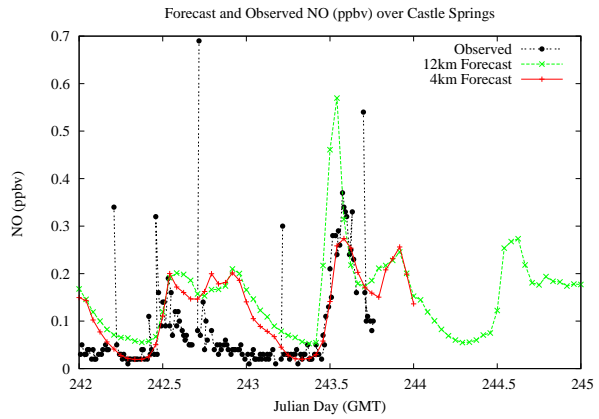

## Forecast Results Compared to Measurements over Isle of Shoals

## Forecast Results Compared to Measurements over Thompson Farm

# Forecast Results Compared to Measurements over Castle Springs

# Forecast Results Compared to Measurements over Mountain Washington