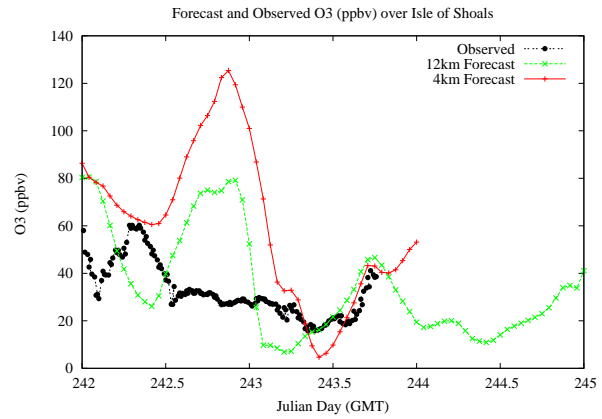

## Forecast Results Compared to Measurements over Isle of Shoals

## Forecast Results Compared to Measurements over Thompson Farm

# Forecast Results Compared to Measurements over Castle Springs

# Forecast Results Compared to Measurements over Mountain Washington