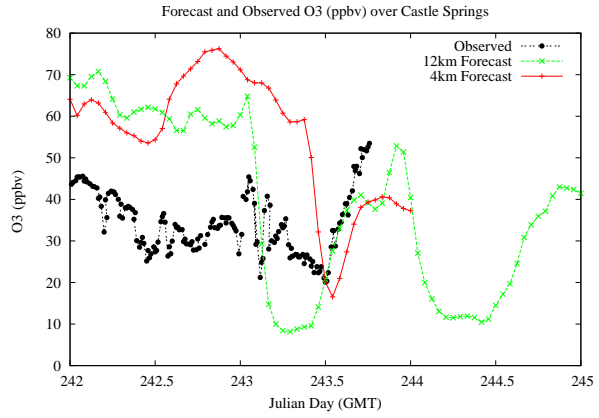

## Forecast Results Compared to Measurements over Isle of Shoals

## Forecast Results Compared to Measurements over Thompson Farm

# Forecast Results Compared to Measurements over Castle Springs

# Forecast Results Compared to Measurements over Mountain Washington