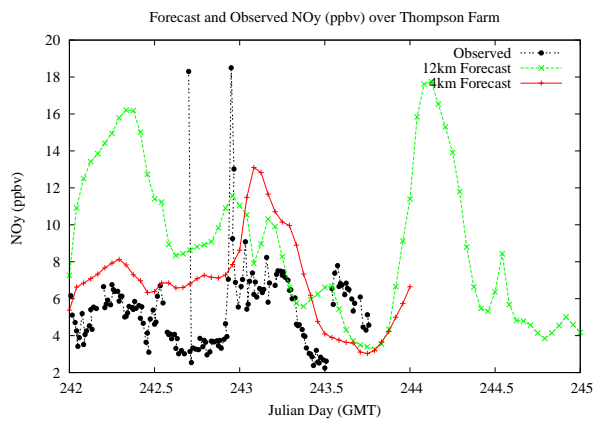

## Forecast Results Compared to Measurements over Isle of Shoals

## Forecast Results Compared to Measurements over Thompson Farm

# Forecast Results Compared to Measurements over Castle Springs

# Forecast Results Compared to Measurements over Mountain Washington