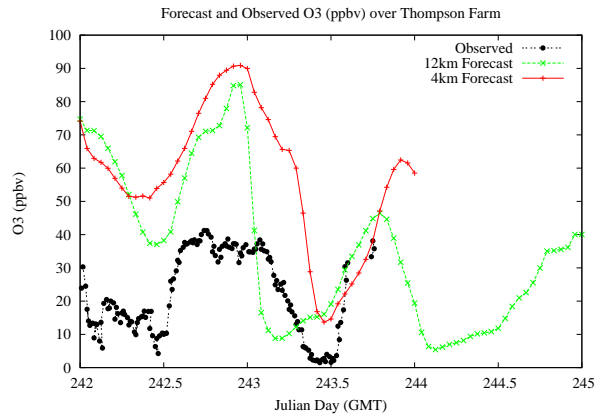

## Forecast Results Compared to Measurements over Isle of Shoals

## Forecast Results Compared to Measurements over Thompson Farm

# Forecast Results Compared to Measurements over Castle Springs

# Forecast Results Compared to Measurements over Mountain Washington