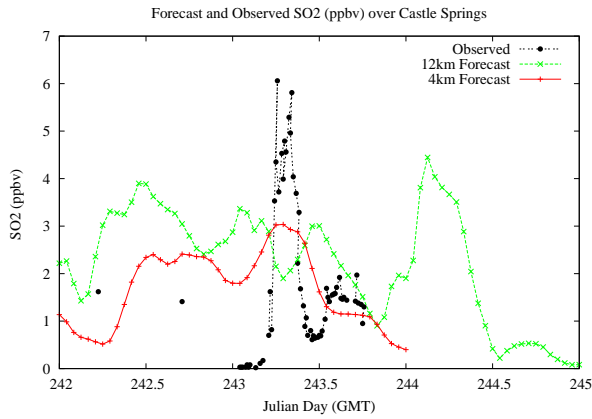

## Forecast Results Compared to Measurements over Isle of Shoals

## Forecast Results Compared to Measurements over Thompson Farm

# Forecast Results Compared to Measurements over Castle Springs

# Forecast Results Compared to Measurements over Mountain Washington