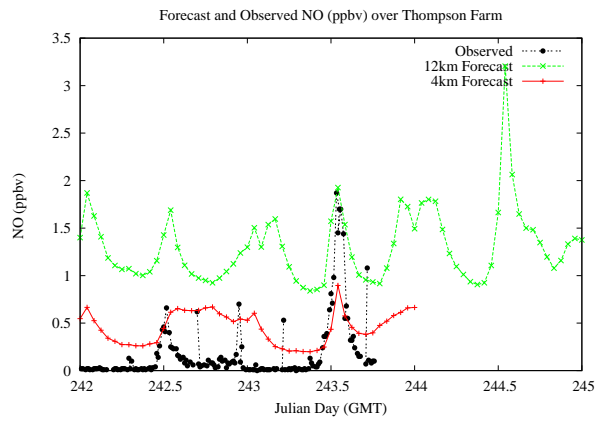

## Forecast Results Compared to Measurements over Isle of Shoals

## Forecast Results Compared to Measurements over Thompson Farm

# Forecast Results Compared to Measurements over Castle Springs

# Forecast Results Compared to Measurements over Mountain Washington