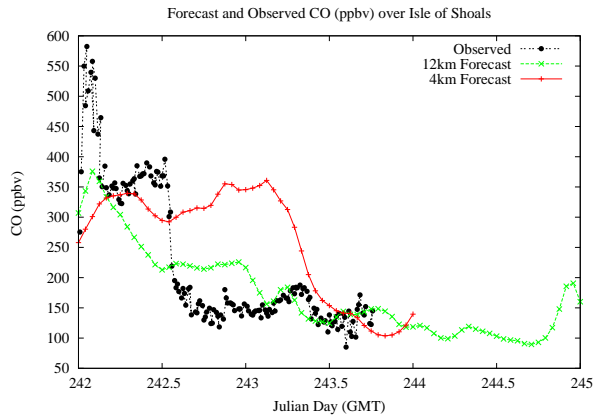

## Forecast Results Compared to Measurements over Isle of Shoals

## Forecast Results Compared to Measurements over Thompson Farm

# Forecast Results Compared to Measurements over Castle Springs

# Forecast Results Compared to Measurements over Mountain Washington