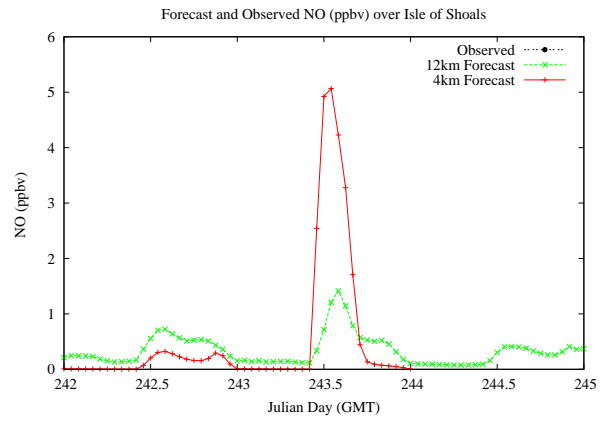

## Forecast Results Compared to Measurements over Isle of Shoals

## Forecast Results Compared to Measurements over Thompson Farm

# Forecast Results Compared to Measurements over Castle Springs

# Forecast Results Compared to Measurements over Mountain Washington