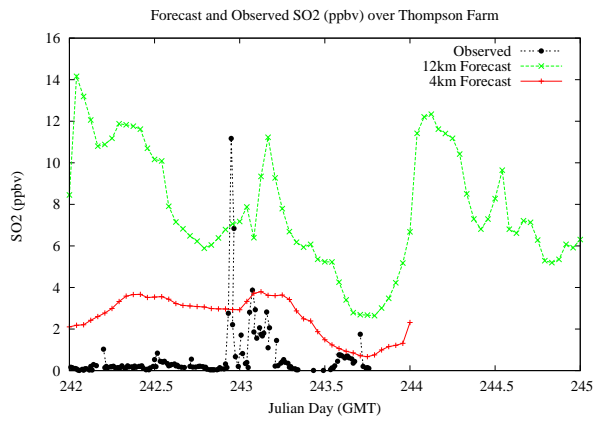

## Forecast Results Compared to Measurements over Isle of Shoals

## Forecast Results Compared to Measurements over Thompson Farm

# Forecast Results Compared to Measurements over Castle Springs

# Forecast Results Compared to Measurements over Mountain Washington