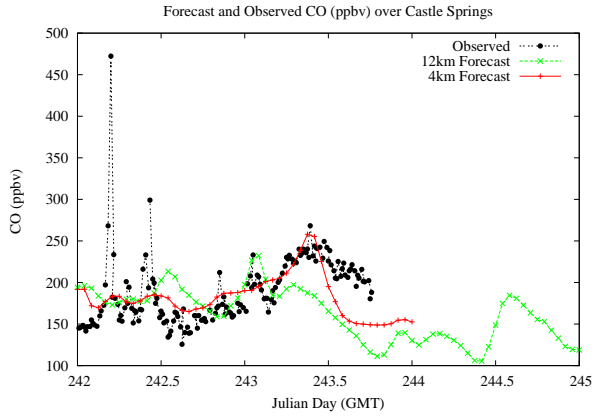

## Forecast Results Compared to Measurements over Isle of Shoals

## Forecast Results Compared to Measurements over Thompson Farm

# Forecast Results Compared to Measurements over Castle Springs

# Forecast Results Compared to Measurements over Mountain Washington