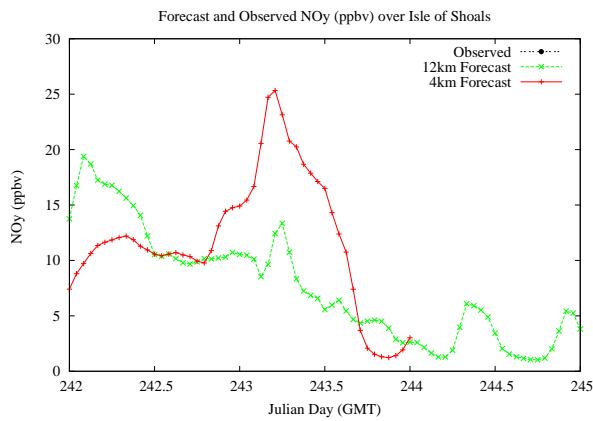

## Forecast Results Compared to Measurements over Isle of Shoals

## Forecast Results Compared to Measurements over Thompson Farm

# Forecast Results Compared to Measurements over Castle Springs

# Forecast Results Compared to Measurements over Mountain Washington