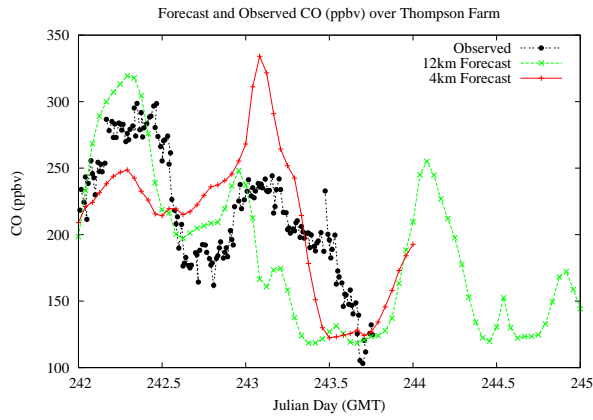

## Forecast Results Compared to Measurements over Isle of Shoals

## Forecast Results Compared to Measurements over Thompson Farm

# Forecast Results Compared to Measurements over Castle Springs

# Forecast Results Compared to Measurements over Mountain Washington