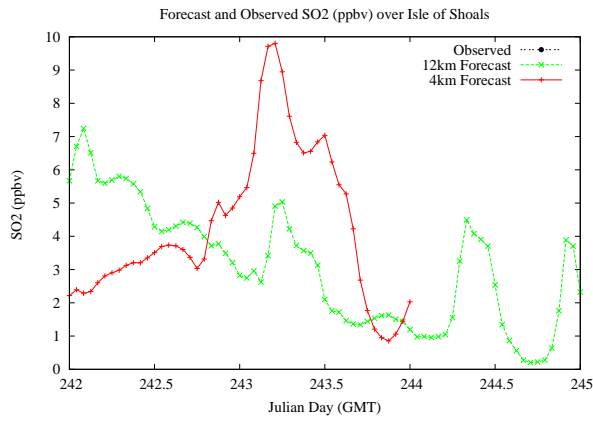

## Forecast Results Compared to Measurements over Isle of Shoals

## Forecast Results Compared to Measurements over Thompson Farm

# Forecast Results Compared to Measurements over Castle Springs

# Forecast Results Compared to Measurements over Mountain Washington