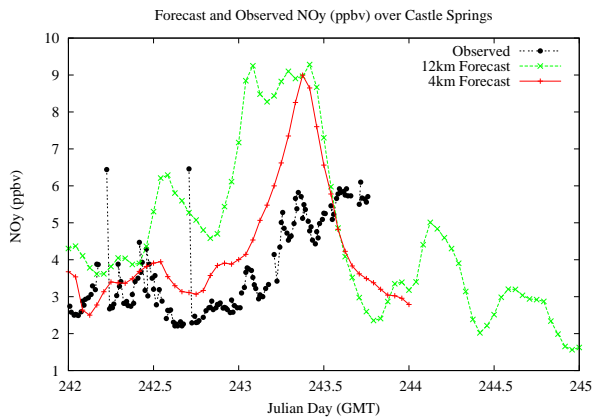

## Forecast Results Compared to Measurements over Isle of Shoals

## Forecast Results Compared to Measurements over Thompson Farm

# Forecast Results Compared to Measurements over Castle Springs

# Forecast Results Compared to Measurements over Mountain Washington