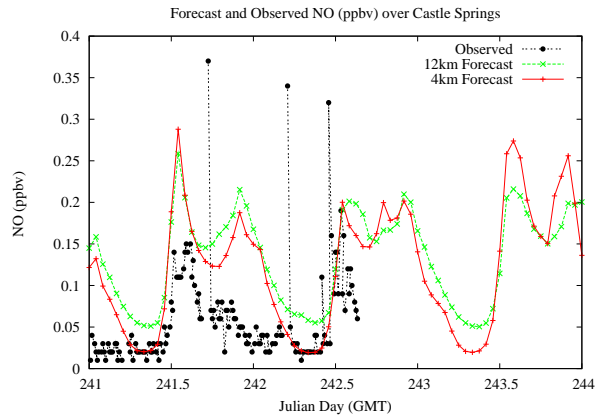

Forecast Results Compared to Measurements over Isle of Shoals

Forecast Results Compared to Measurements over Thompson Farm

Forecast Results Compared to Measurements over Castle Springs

Forecast Results Compared to Measurements over Mountain Washington