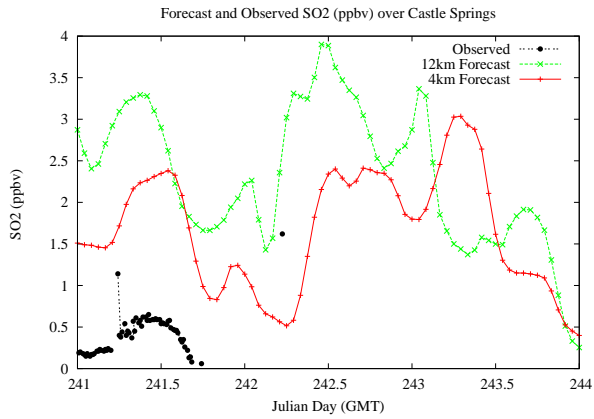

Forecast Results Compared to Measurements over Isle of Shoals

Forecast Results Compared to Measurements over Thompson Farm

Forecast Results Compared to Measurements over Castle Springs

Forecast Results Compared to Measurements over Mountain Washington