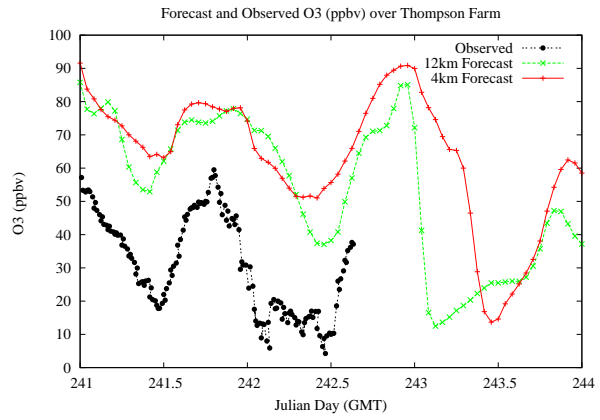

Forecast Results Compared to Measurements over Isle of Shoals

Forecast Results Compared to Measurements over Thompson Farm

Forecast Results Compared to Measurements over Castle Springs

Forecast Results Compared to Measurements over Mountain Washington