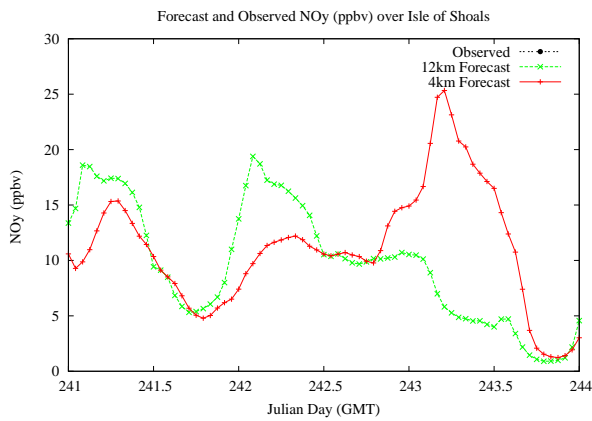

Forecast Results Compared to Measurements over Isle of Shoals

Forecast Results Compared to Measurements over Thompson Farm

Forecast Results Compared to Measurements over Castle Springs

Forecast Results Compared to Measurements over Mountain Washington