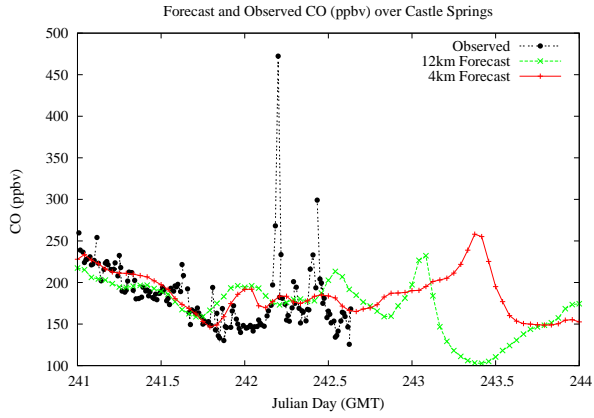

Forecast Results Compared to Measurements over Isle of Shoals

Forecast Results Compared to Measurements over Thompson Farm

Forecast Results Compared to Measurements over Castle Springs

Forecast Results Compared to Measurements over Mountain Washington