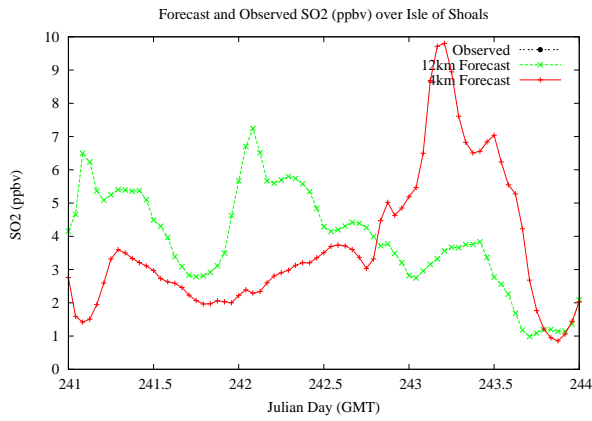

Forecast Results Compared to Measurements over Isle of Shoals

Forecast Results Compared to Measurements over Thompson Farm

Forecast Results Compared to Measurements over Castle Springs

Forecast Results Compared to Measurements over Mountain Washington