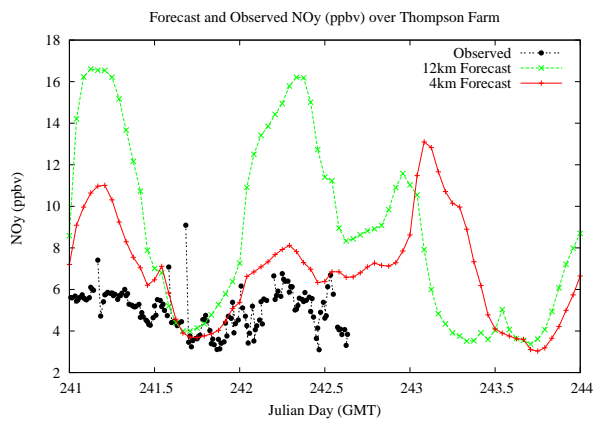

Forecast Results Compared to Measurements over Isle of Shoals

Forecast Results Compared to Measurements over Thompson Farm

Forecast Results Compared to Measurements over Castle Springs

Forecast Results Compared to Measurements over Mountain Washington