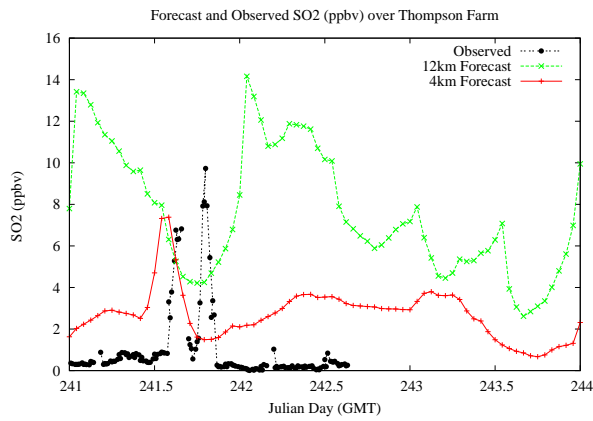

Forecast Results Compared to Measurements over Isle of Shoals

Forecast Results Compared to Measurements over Thompson Farm

Forecast Results Compared to Measurements over Castle Springs

Forecast Results Compared to Measurements over Mountain Washington