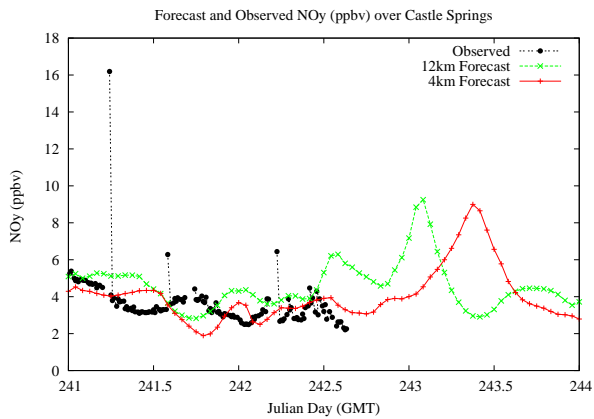

Forecast Results Compared to Measurements over Isle of Shoals

Forecast Results Compared to Measurements over Thompson Farm

Forecast Results Compared to Measurements over Castle Springs

Forecast Results Compared to Measurements over Mountain Washington