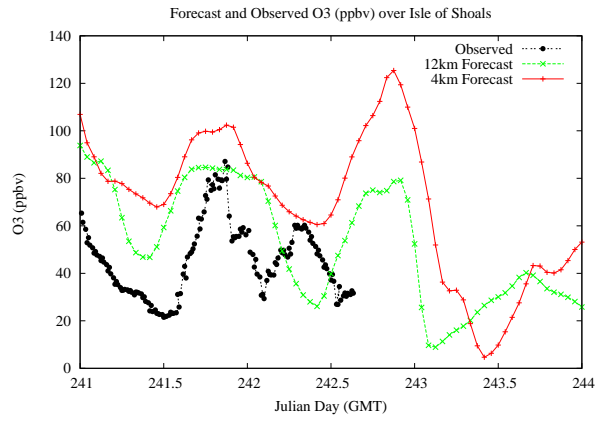

Forecast Results Compared to Measurements over Isle of Shoals

Forecast Results Compared to Measurements over Thompson Farm

Forecast Results Compared to Measurements over Castle Springs

Forecast Results Compared to Measurements over Mountain Washington