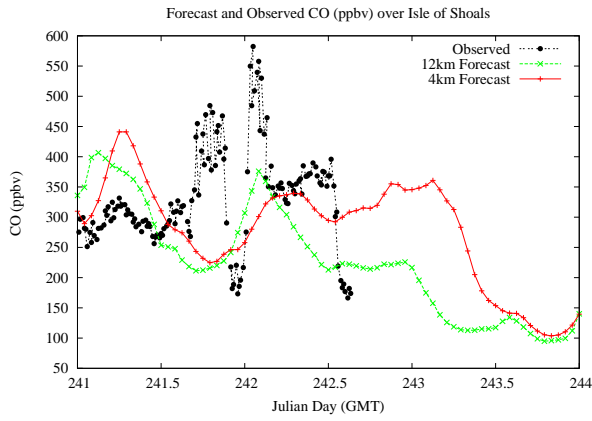

Forecast Results Compared to Measurements over Isle of Shoals

Forecast Results Compared to Measurements over Thompson Farm

Forecast Results Compared to Measurements over Castle Springs

Forecast Results Compared to Measurements over Mountain Washington