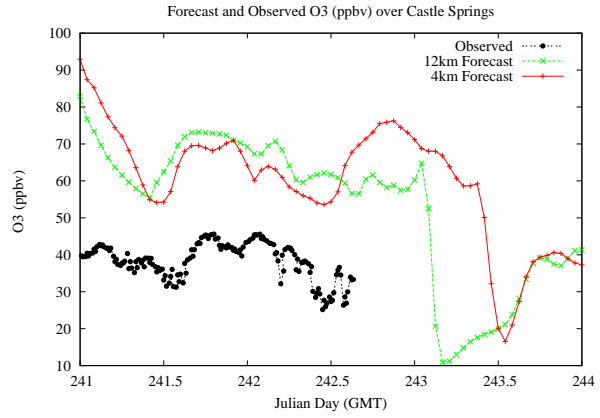

Forecast Results Compared to Measurements over Isle of Shoals

Forecast Results Compared to Measurements over Thompson Farm

Forecast Results Compared to Measurements over Castle Springs

Forecast Results Compared to Measurements over Mountain Washington