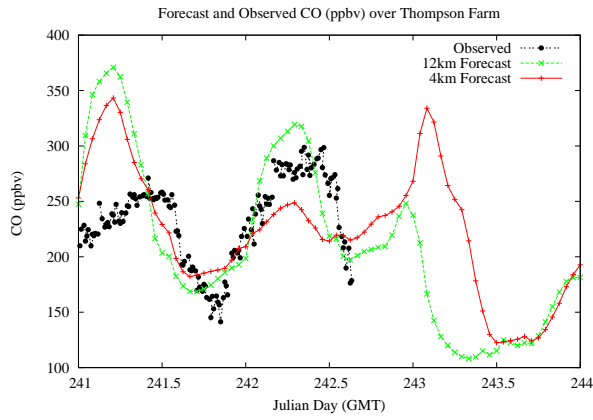

Forecast Results Compared to Measurements over Isle of Shoals

Forecast Results Compared to Measurements over Thompson Farm

Forecast Results Compared to Measurements over Castle Springs

Forecast Results Compared to Measurements over Mountain Washington