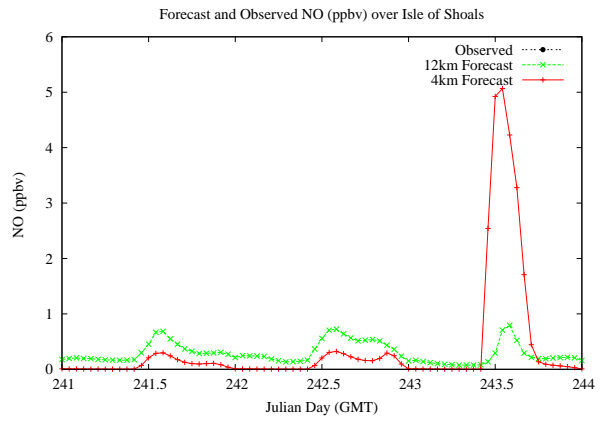

Forecast Results Compared to Measurements over Isle of Shoals

Forecast Results Compared to Measurements over Thompson Farm

Forecast Results Compared to Measurements over Castle Springs

Forecast Results Compared to Measurements over Mountain Washington