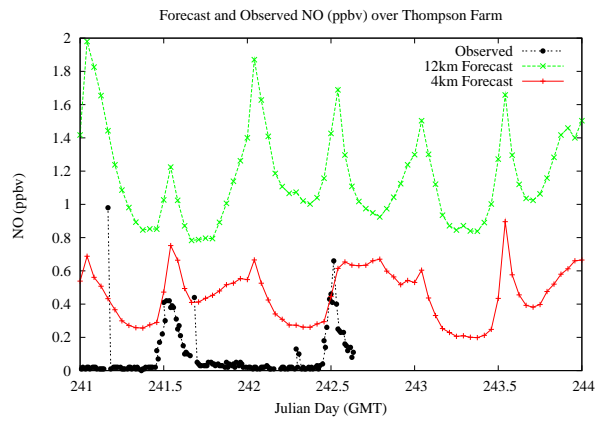

Forecast Results Compared to Measurements over Isle of Shoals

Forecast Results Compared to Measurements over Thompson Farm

Forecast Results Compared to Measurements over Castle Springs

Forecast Results Compared to Measurements over Mountain Washington