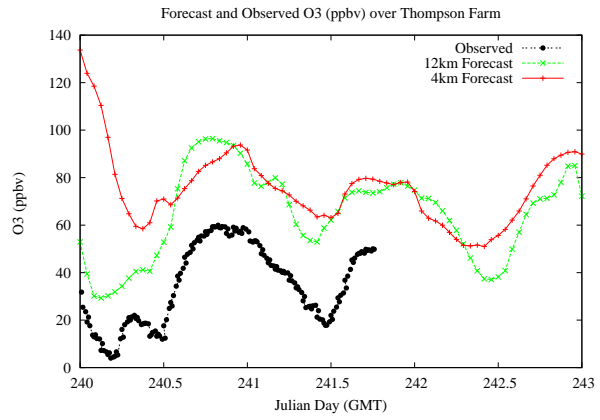

Forecast Results Compared to Measurements over Isle of Shoals

Forecast Results Compared to Measurements over Thompson Farm

Forecast Results Compared to Measurements over Castle Springs

Forecast Results Compared to Measurements over Mountain Washington