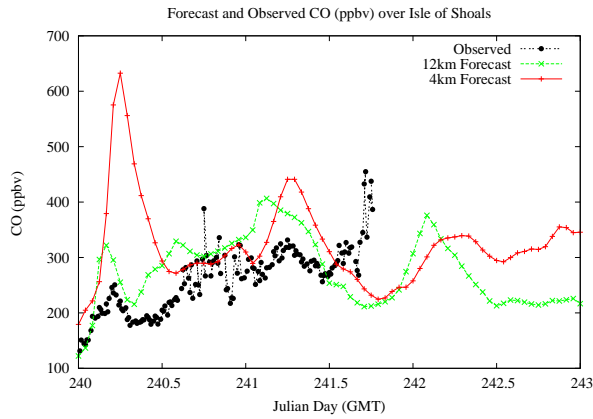

Forecast Results Compared to Measurements over Isle of Shoals

Forecast Results Compared to Measurements over Thompson Farm

Forecast Results Compared to Measurements over Castle Springs

Forecast Results Compared to Measurements over Mountain Washington