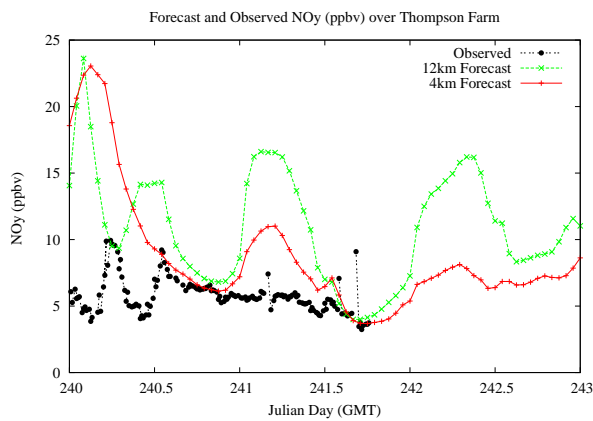

Forecast Results Compared to Measurements over Isle of Shoals

Forecast Results Compared to Measurements over Thompson Farm

Forecast Results Compared to Measurements over Castle Springs

Forecast Results Compared to Measurements over Mountain Washington