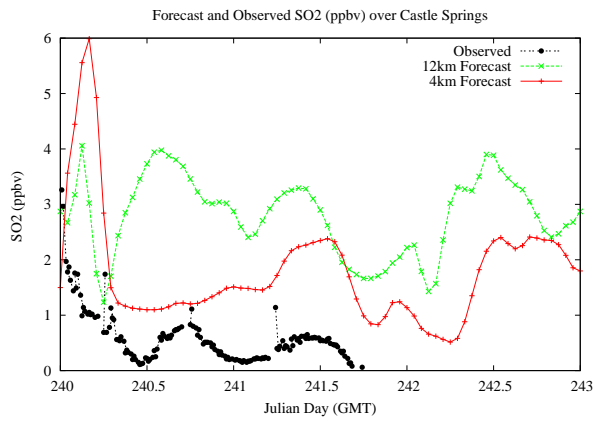

Forecast Results Compared to Measurements over Isle of Shoals

Forecast Results Compared to Measurements over Thompson Farm

Forecast Results Compared to Measurements over Castle Springs

Forecast Results Compared to Measurements over Mountain Washington