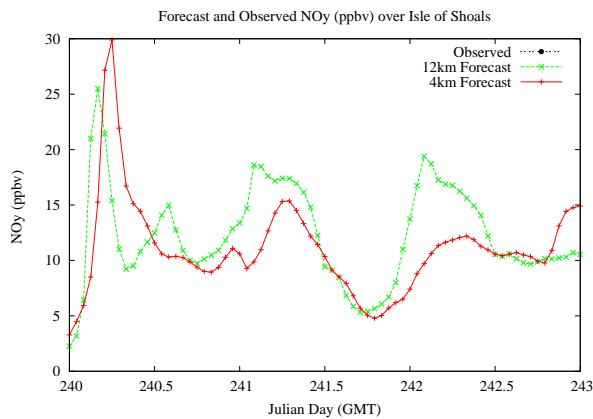

Forecast Results Compared to Measurements over Isle of Shoals

Forecast Results Compared to Measurements over Thompson Farm

Forecast Results Compared to Measurements over Castle Springs

Forecast Results Compared to Measurements over Mountain Washington