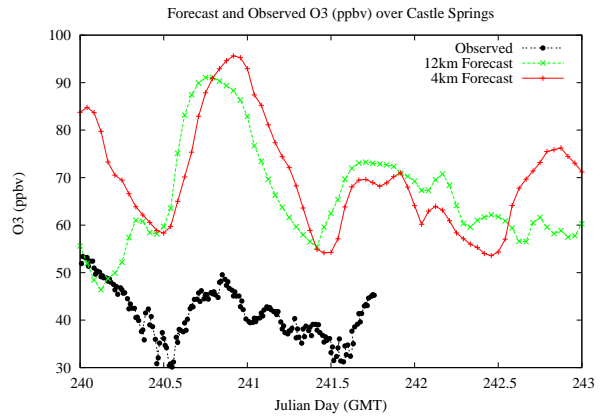

Forecast Results Compared to Measurements over Isle of Shoals

Forecast Results Compared to Measurements over Thompson Farm

Forecast Results Compared to Measurements over Castle Springs

Forecast Results Compared to Measurements over Mountain Washington