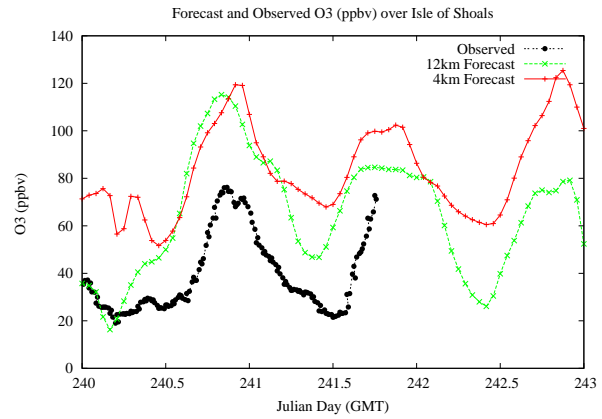

Forecast Results Compared to Measurements over Isle of Shoals

Forecast Results Compared to Measurements over Thompson Farm

Forecast Results Compared to Measurements over Castle Springs

Forecast Results Compared to Measurements over Mountain Washington