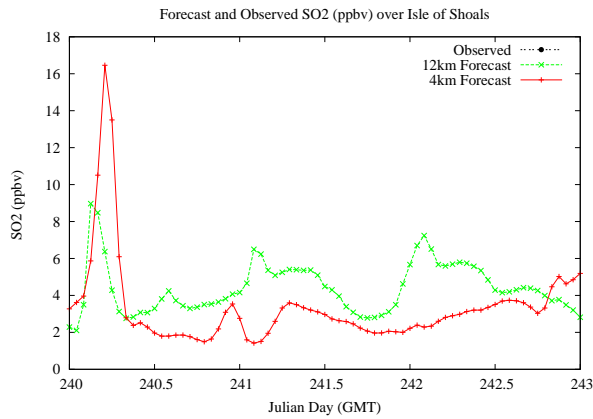

Forecast Results Compared to Measurements over Isle of Shoals

Forecast Results Compared to Measurements over Thompson Farm

Forecast Results Compared to Measurements over Castle Springs

Forecast Results Compared to Measurements over Mountain Washington