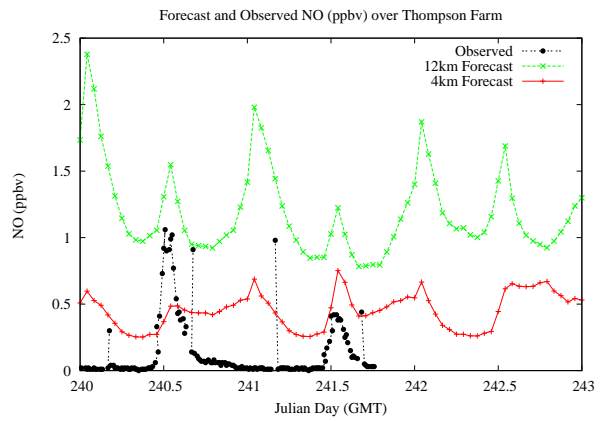

Forecast Results Compared to Measurements over Isle of Shoals

Forecast Results Compared to Measurements over Thompson Farm

Forecast Results Compared to Measurements over Castle Springs

Forecast Results Compared to Measurements over Mountain Washington