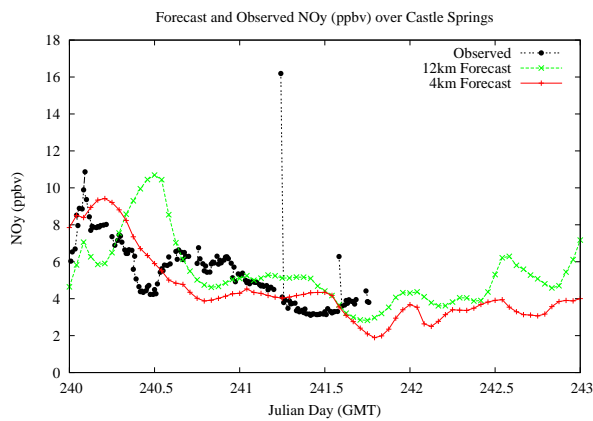

Forecast Results Compared to Measurements over Isle of Shoals

Forecast Results Compared to Measurements over Thompson Farm

Forecast Results Compared to Measurements over Castle Springs

Forecast Results Compared to Measurements over Mountain Washington