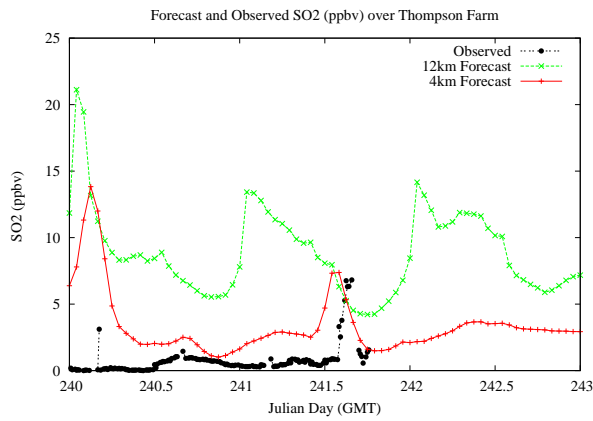

Forecast Results Compared to Measurements over Isle of Shoals

Forecast Results Compared to Measurements over Thompson Farm

Forecast Results Compared to Measurements over Castle Springs

Forecast Results Compared to Measurements over Mountain Washington