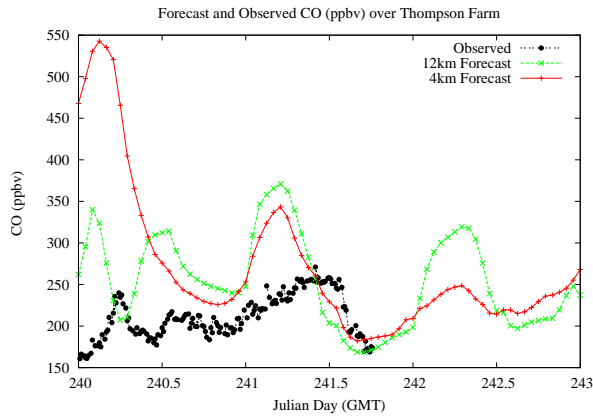

Forecast Results Compared to Measurements over Isle of Shoals

Forecast Results Compared to Measurements over Thompson Farm

Forecast Results Compared to Measurements over Castle Springs

Forecast Results Compared to Measurements over Mountain Washington