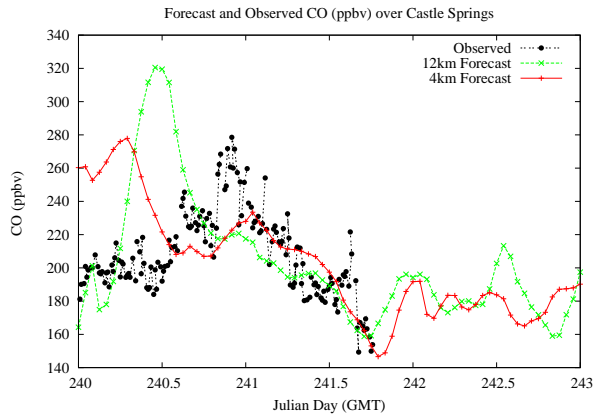

Forecast Results Compared to Measurements over Isle of Shoals

Forecast Results Compared to Measurements over Thompson Farm

Forecast Results Compared to Measurements over Castle Springs

Forecast Results Compared to Measurements over Mountain Washington