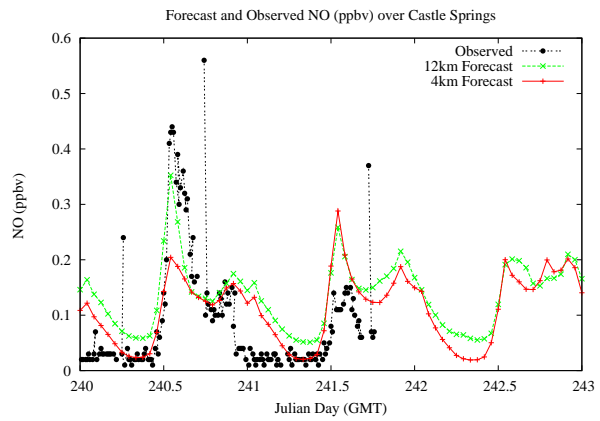

Forecast Results Compared to Measurements over Isle of Shoals

Forecast Results Compared to Measurements over Thompson Farm

Forecast Results Compared to Measurements over Castle Springs

Forecast Results Compared to Measurements over Mountain Washington