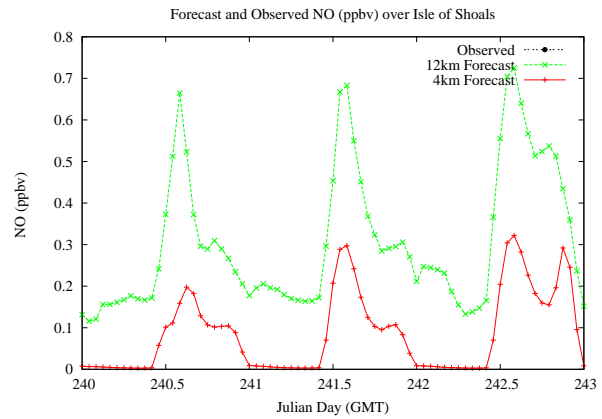

Forecast Results Compared to Measurements over Isle of Shoals

Forecast Results Compared to Measurements over Thompson Farm

Forecast Results Compared to Measurements over Castle Springs

Forecast Results Compared to Measurements over Mountain Washington