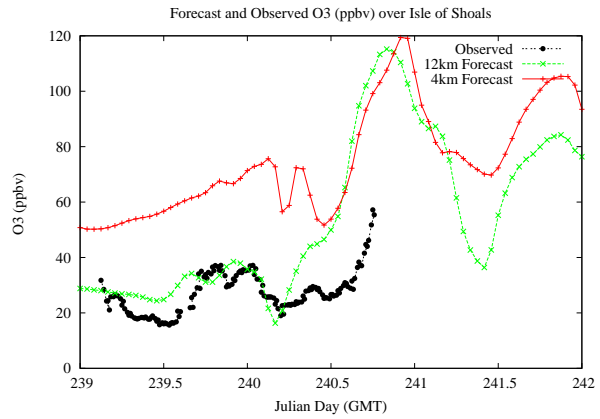

Forecast Results Compared to Measurements over Isle of Shoals

Forecast Results Compared to Measurements over Thompson Farm

Forecast Results Compared to Measurements over Castle Springs

Forecast Results Compared to Measurements over Mountain Washington