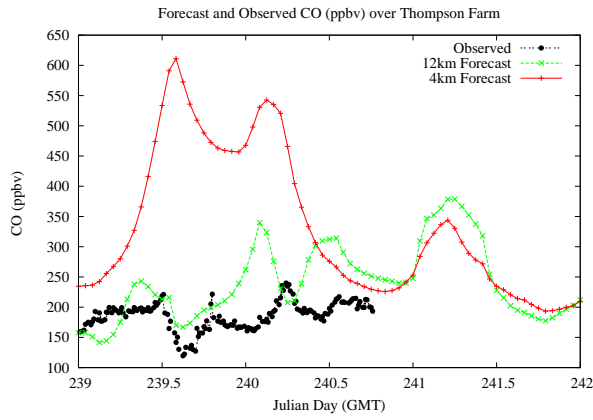

Forecast Results Compared to Measurements over Isle of Shoals

Forecast Results Compared to Measurements over Thompson Farm

Forecast Results Compared to Measurements over Castle Springs

Forecast Results Compared to Measurements over Mountain Washington