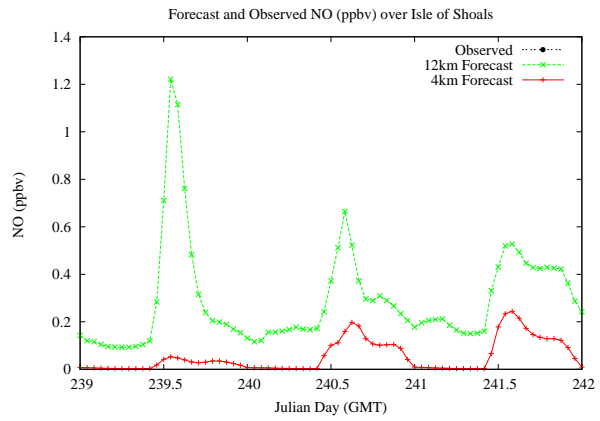

Forecast Results Compared to Measurements over Isle of Shoals

Forecast Results Compared to Measurements over Thompson Farm

Forecast Results Compared to Measurements over Castle Springs

Forecast Results Compared to Measurements over Mountain Washington