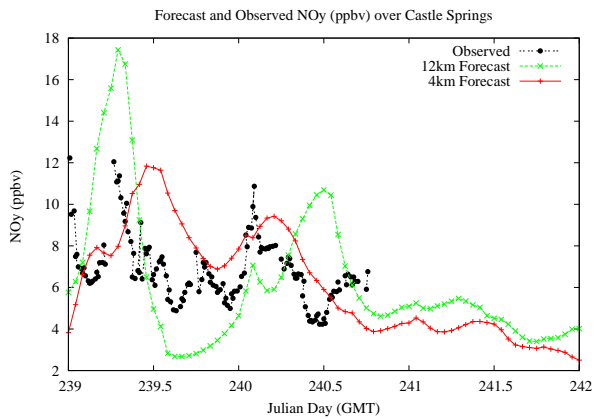

Forecast Results Compared to Measurements over Isle of Shoals

Forecast Results Compared to Measurements over Thompson Farm

Forecast Results Compared to Measurements over Castle Springs

Forecast Results Compared to Measurements over Mountain Washington