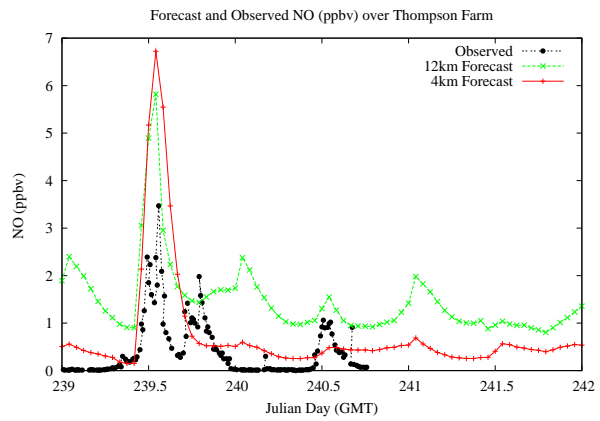

Forecast Results Compared to Measurements over Isle of Shoals

Forecast Results Compared to Measurements over Thompson Farm

Forecast Results Compared to Measurements over Castle Springs

Forecast Results Compared to Measurements over Mountain Washington