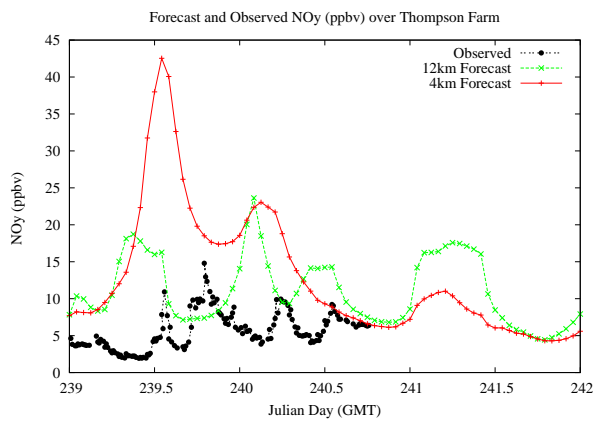

Forecast Results Compared to Measurements over Isle of Shoals

Forecast Results Compared to Measurements over Thompson Farm

Forecast Results Compared to Measurements over Castle Springs

Forecast Results Compared to Measurements over Mountain Washington