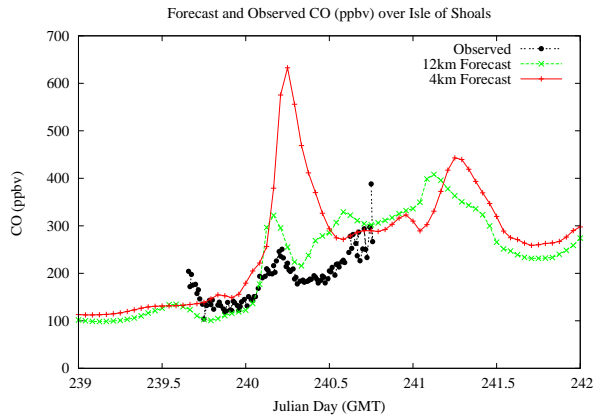

Forecast Results Compared to Measurements over Isle of Shoals

Forecast Results Compared to Measurements over Thompson Farm

Forecast Results Compared to Measurements over Castle Springs

Forecast Results Compared to Measurements over Mountain Washington