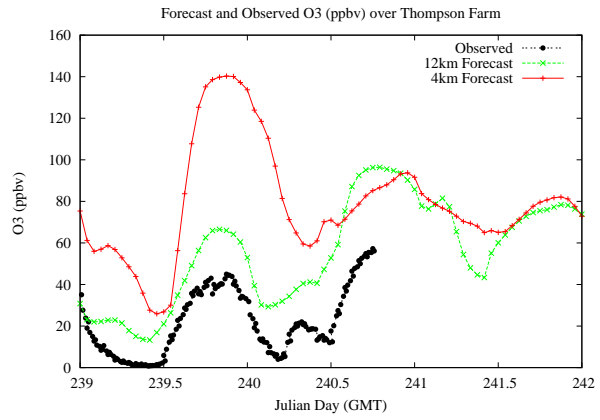

Forecast Results Compared to Measurements over Isle of Shoals

Forecast Results Compared to Measurements over Thompson Farm

Forecast Results Compared to Measurements over Castle Springs

Forecast Results Compared to Measurements over Mountain Washington