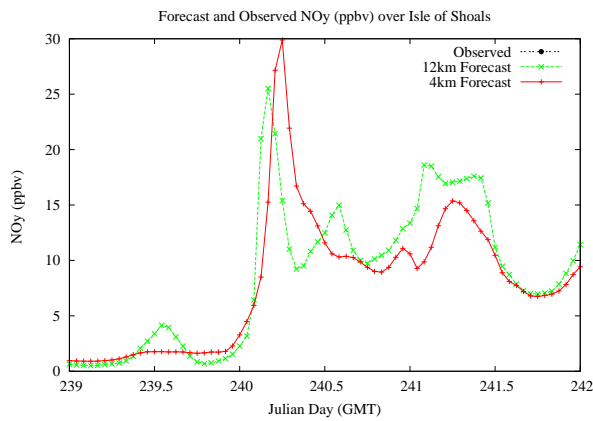

Forecast Results Compared to Measurements over Isle of Shoals

Forecast Results Compared to Measurements over Thompson Farm

Forecast Results Compared to Measurements over Castle Springs

Forecast Results Compared to Measurements over Mountain Washington