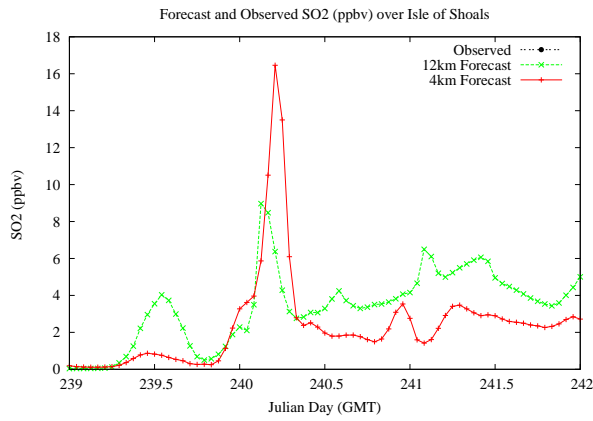

Forecast Results Compared to Measurements over Isle of Shoals

Forecast Results Compared to Measurements over Thompson Farm

Forecast Results Compared to Measurements over Castle Springs

Forecast Results Compared to Measurements over Mountain Washington