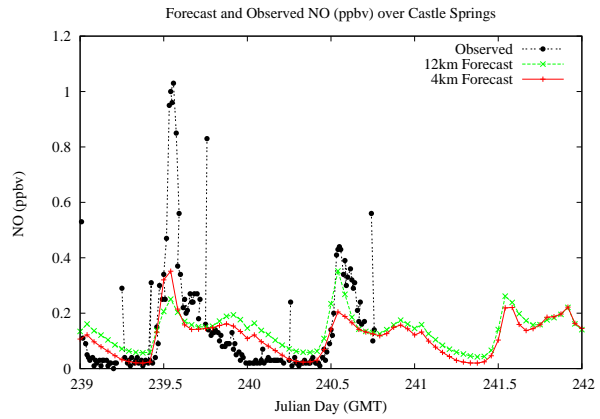

Forecast Results Compared to Measurements over Isle of Shoals

Forecast Results Compared to Measurements over Thompson Farm

Forecast Results Compared to Measurements over Castle Springs

Forecast Results Compared to Measurements over Mountain Washington