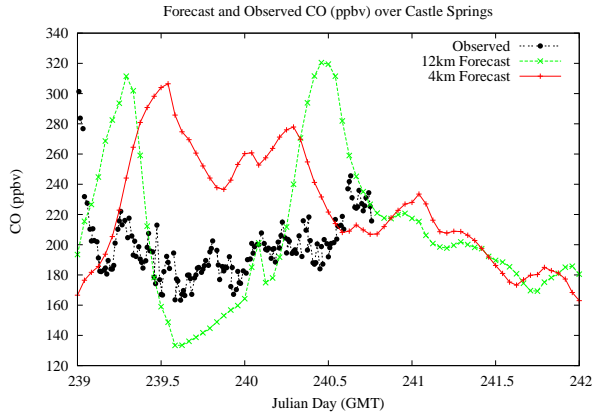

Forecast Results Compared to Measurements over Isle of Shoals

Forecast Results Compared to Measurements over Thompson Farm

Forecast Results Compared to Measurements over Castle Springs

Forecast Results Compared to Measurements over Mountain Washington