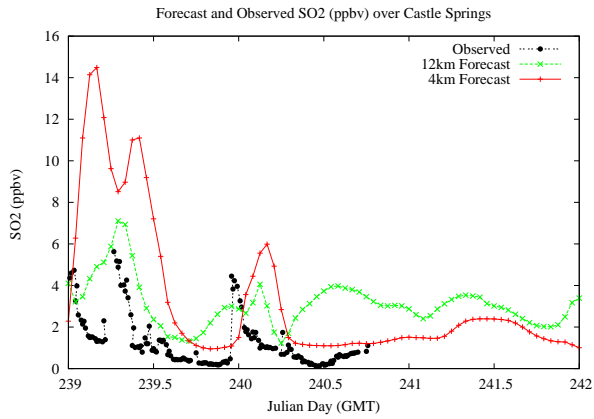

Forecast Results Compared to Measurements over Isle of Shoals

Forecast Results Compared to Measurements over Thompson Farm

Forecast Results Compared to Measurements over Castle Springs

Forecast Results Compared to Measurements over Mountain Washington