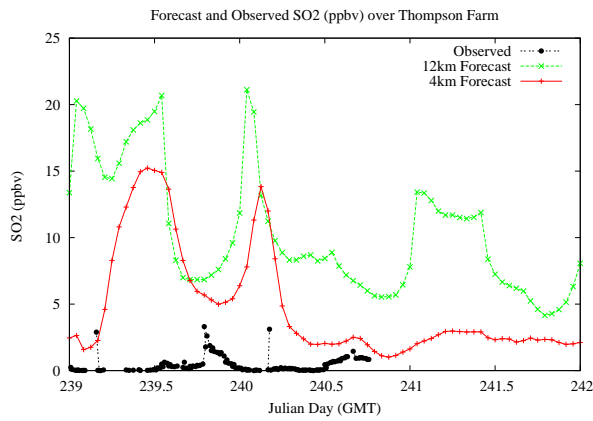

Forecast Results Compared to Measurements over Isle of Shoals

Forecast Results Compared to Measurements over Thompson Farm

Forecast Results Compared to Measurements over Castle Springs

Forecast Results Compared to Measurements over Mountain Washington