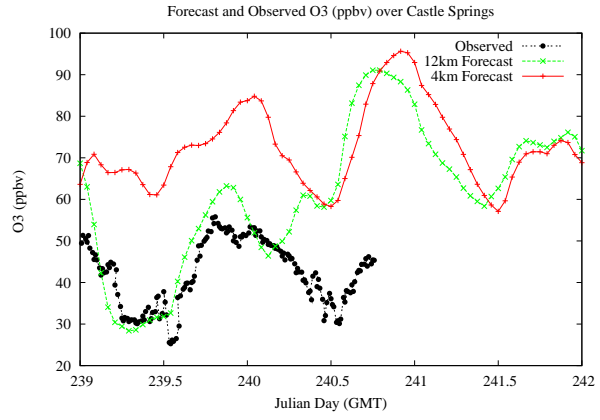

Forecast Results Compared to Measurements over Isle of Shoals

Forecast Results Compared to Measurements over Thompson Farm

Forecast Results Compared to Measurements over Castle Springs

Forecast Results Compared to Measurements over Mountain Washington