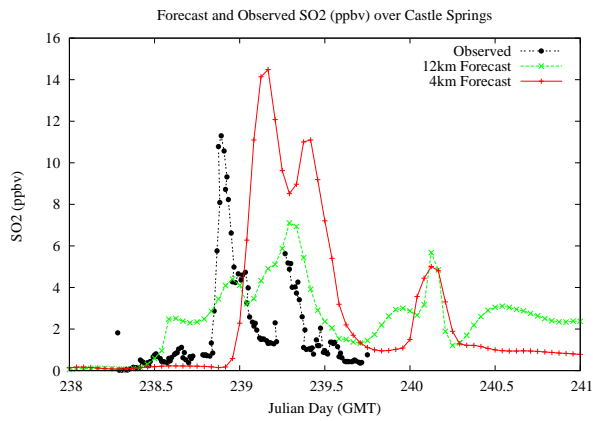

Forecast Results Compared to Measurements over Isle of Shoals

Forecast Results Compared to Measurements over Thompson Farm

Forecast Results Compared to Measurements over Castle Springs

Forecast Results Compared to Measurements over Mountain Washington