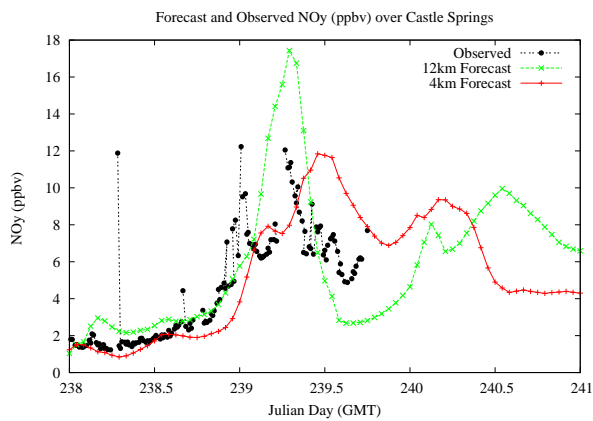

Forecast Results Compared to Measurements over Isle of Shoals

Forecast Results Compared to Measurements over Thompson Farm

Forecast Results Compared to Measurements over Castle Springs

Forecast Results Compared to Measurements over Mountain Washington