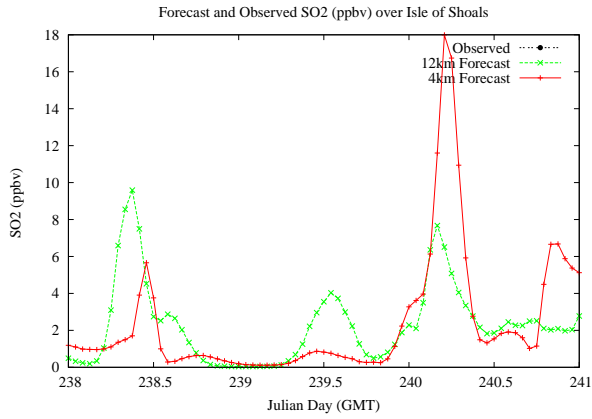

Forecast Results Compared to Measurements over Isle of Shoals

Forecast Results Compared to Measurements over Thompson Farm

Forecast Results Compared to Measurements over Castle Springs

Forecast Results Compared to Measurements over Mountain Washington