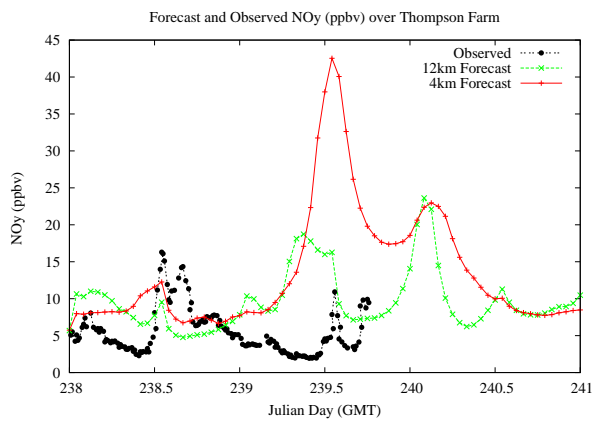

Forecast Results Compared to Measurements over Isle of Shoals

Forecast Results Compared to Measurements over Thompson Farm

Forecast Results Compared to Measurements over Castle Springs

Forecast Results Compared to Measurements over Mountain Washington