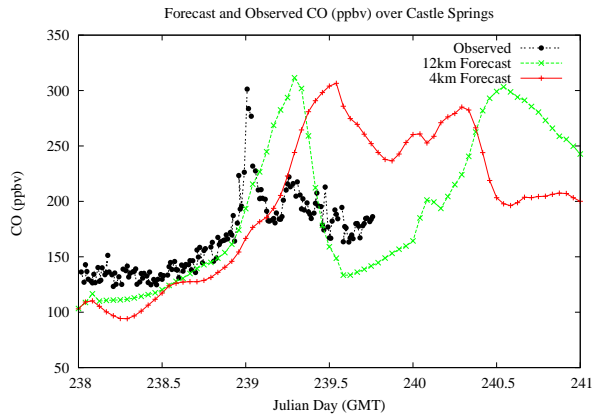

Forecast Results Compared to Measurements over Isle of Shoals

Forecast Results Compared to Measurements over Thompson Farm

Forecast Results Compared to Measurements over Castle Springs

Forecast Results Compared to Measurements over Mountain Washington