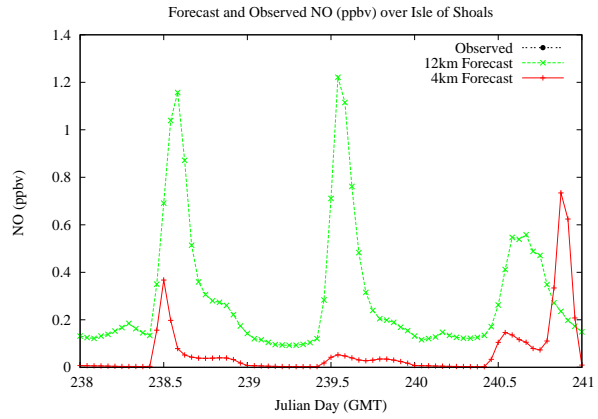

Forecast Results Compared to Measurements over Isle of Shoals

Forecast Results Compared to Measurements over Thompson Farm

Forecast Results Compared to Measurements over Castle Springs

Forecast Results Compared to Measurements over Mountain Washington