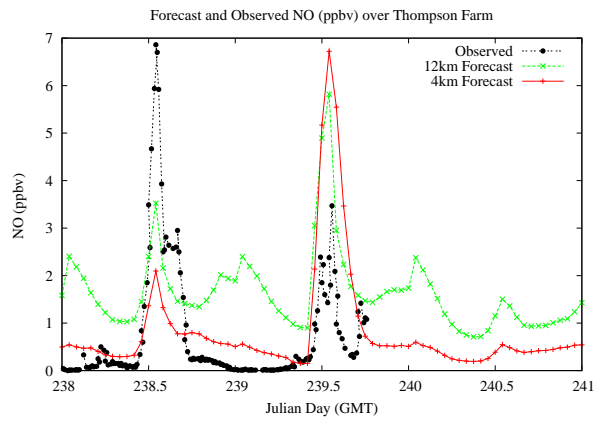

Forecast Results Compared to Measurements over Isle of Shoals

Forecast Results Compared to Measurements over Thompson Farm

Forecast Results Compared to Measurements over Castle Springs

Forecast Results Compared to Measurements over Mountain Washington