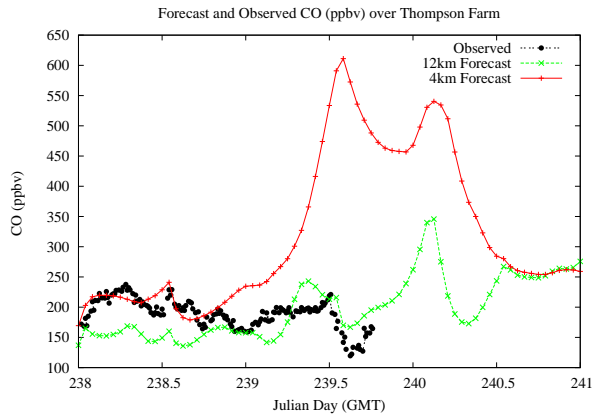

Forecast Results Compared to Measurements over Isle of Shoals

Forecast Results Compared to Measurements over Thompson Farm

Forecast Results Compared to Measurements over Castle Springs

Forecast Results Compared to Measurements over Mountain Washington