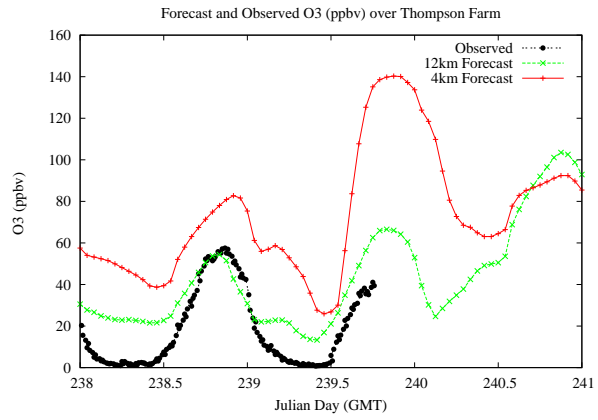

Forecast Results Compared to Measurements over Isle of Shoals

Forecast Results Compared to Measurements over Thompson Farm

Forecast Results Compared to Measurements over Castle Springs

Forecast Results Compared to Measurements over Mountain Washington