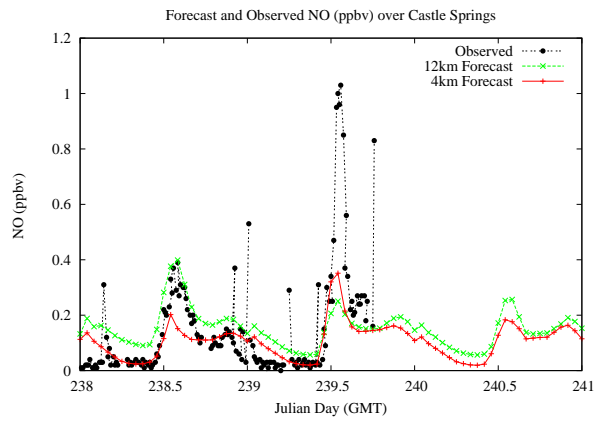

Forecast Results Compared to Measurements over Isle of Shoals

Forecast Results Compared to Measurements over Thompson Farm

Forecast Results Compared to Measurements over Castle Springs

Forecast Results Compared to Measurements over Mountain Washington