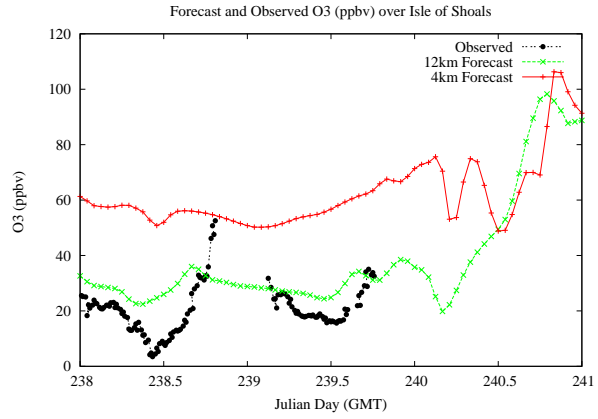

Forecast Results Compared to Measurements over Isle of Shoals

Forecast Results Compared to Measurements over Thompson Farm

Forecast Results Compared to Measurements over Castle Springs

Forecast Results Compared to Measurements over Mountain Washington