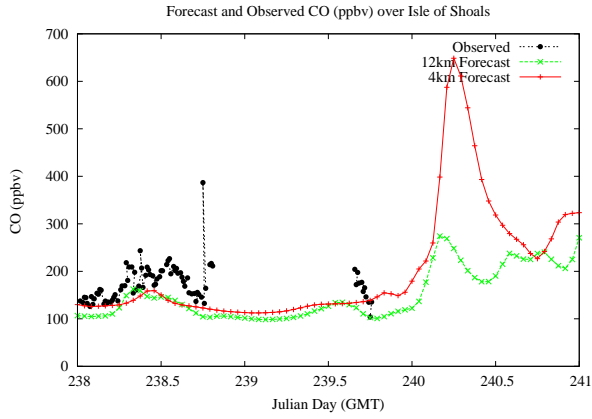

Forecast Results Compared to Measurements over Isle of Shoals

Forecast Results Compared to Measurements over Thompson Farm

Forecast Results Compared to Measurements over Castle Springs

Forecast Results Compared to Measurements over Mountain Washington