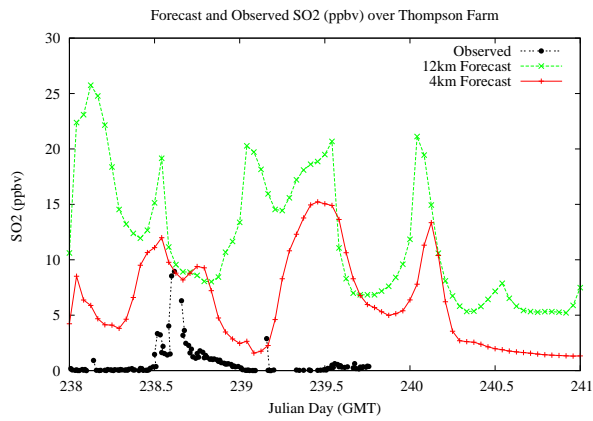

Forecast Results Compared to Measurements over Isle of Shoals

Forecast Results Compared to Measurements over Thompson Farm

Forecast Results Compared to Measurements over Castle Springs

Forecast Results Compared to Measurements over Mountain Washington