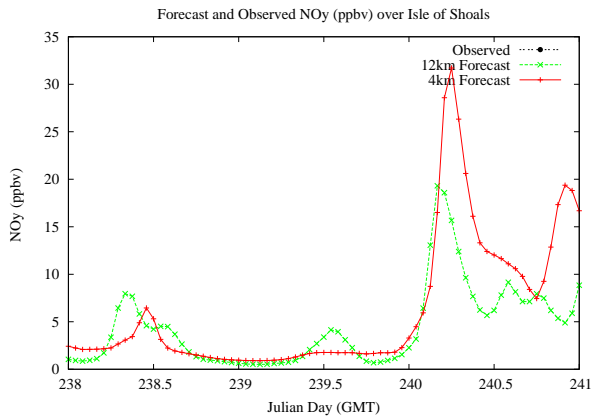

Forecast Results Compared to Measurements over Isle of Shoals

Forecast Results Compared to Measurements over Thompson Farm

Forecast Results Compared to Measurements over Castle Springs

Forecast Results Compared to Measurements over Mountain Washington