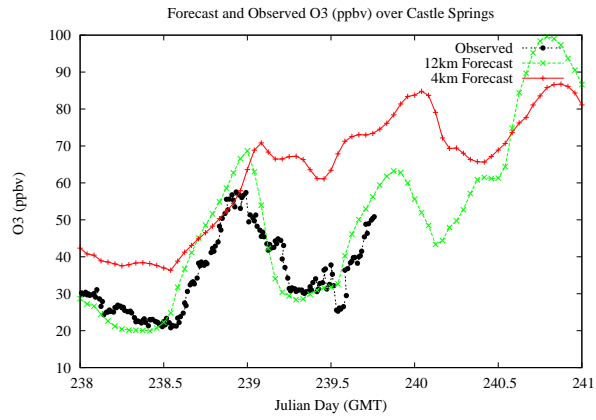

Forecast Results Compared to Measurements over Isle of Shoals

Forecast Results Compared to Measurements over Thompson Farm

Forecast Results Compared to Measurements over Castle Springs

Forecast Results Compared to Measurements over Mountain Washington