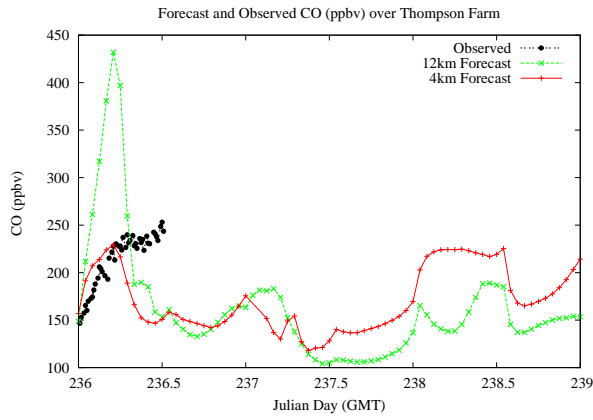

Forecast Results Compared to Measurements over Isle of Shoals

Forecast Results Compared to Measurements over Thompson Farm

Forecast Results Compared to Measurements over Castle Springs

Forecast Results Compared to Measurements over Mountain Washington