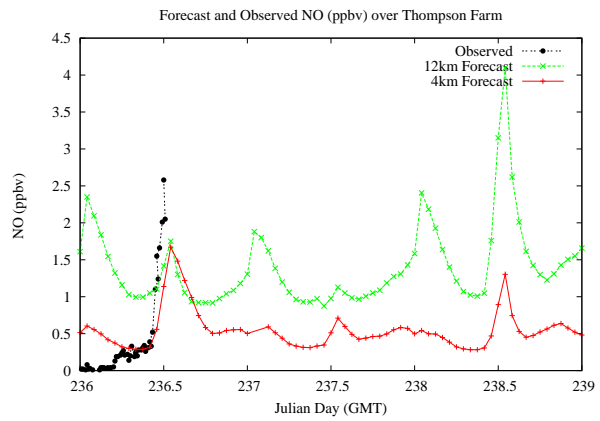

Forecast Results Compared to Measurements over Isle of Shoals

Forecast Results Compared to Measurements over Thompson Farm

Forecast Results Compared to Measurements over Castle Springs

Forecast Results Compared to Measurements over Mountain Washington