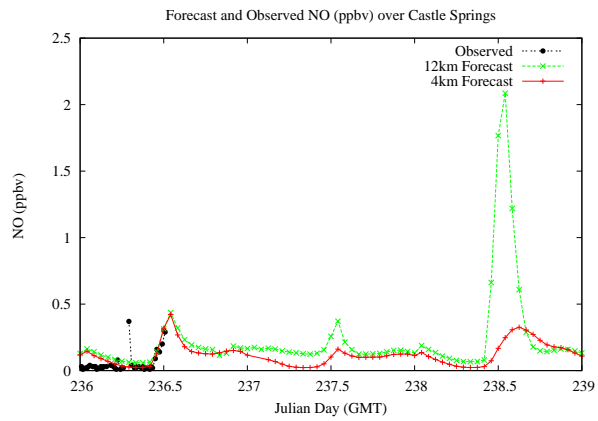

Forecast Results Compared to Measurements over Isle of Shoals

Forecast Results Compared to Measurements over Thompson Farm

Forecast Results Compared to Measurements over Castle Springs

Forecast Results Compared to Measurements over Mountain Washington