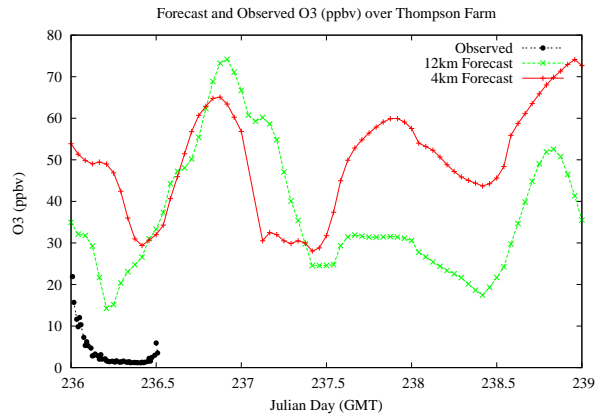

Forecast Results Compared to Measurements over Isle of Shoals

Forecast Results Compared to Measurements over Thompson Farm

Forecast Results Compared to Measurements over Castle Springs

Forecast Results Compared to Measurements over Mountain Washington