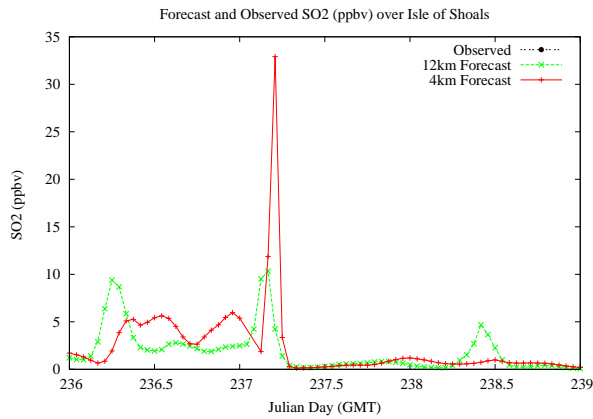

Forecast Results Compared to Measurements over Isle of Shoals

Forecast Results Compared to Measurements over Thompson Farm

Forecast Results Compared to Measurements over Castle Springs

Forecast Results Compared to Measurements over Mountain Washington