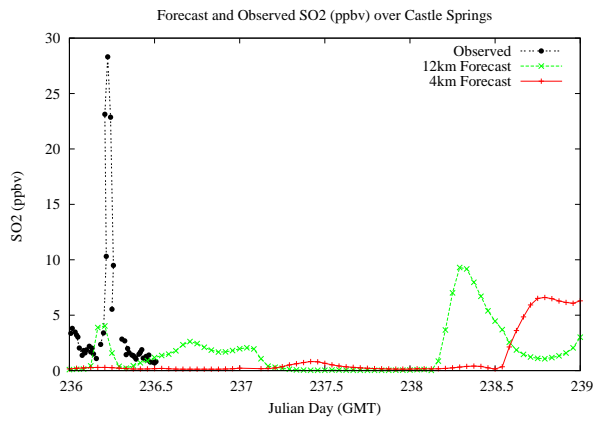

Forecast Results Compared to Measurements over Isle of Shoals

Forecast Results Compared to Measurements over Thompson Farm

Forecast Results Compared to Measurements over Castle Springs

Forecast Results Compared to Measurements over Mountain Washington