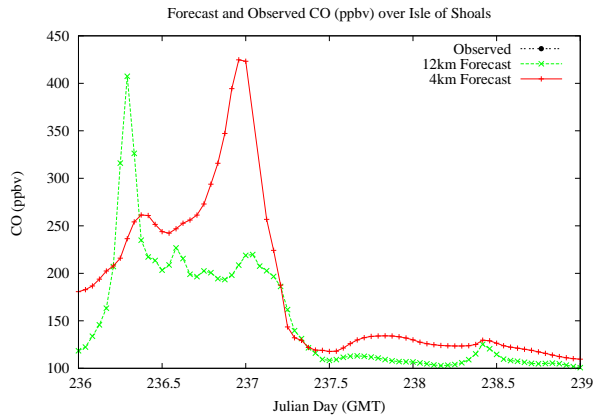

Forecast Results Compared to Measurements over Isle of Shoals

Forecast Results Compared to Measurements over Thompson Farm

Forecast Results Compared to Measurements over Castle Springs

Forecast Results Compared to Measurements over Mountain Washington