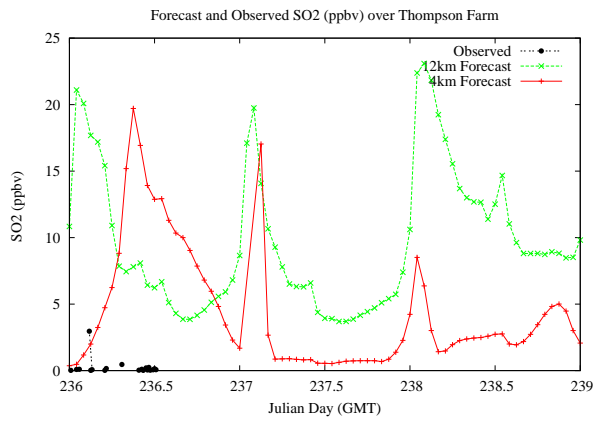

Forecast Results Compared to Measurements over Isle of Shoals

Forecast Results Compared to Measurements over Thompson Farm

Forecast Results Compared to Measurements over Castle Springs

Forecast Results Compared to Measurements over Mountain Washington