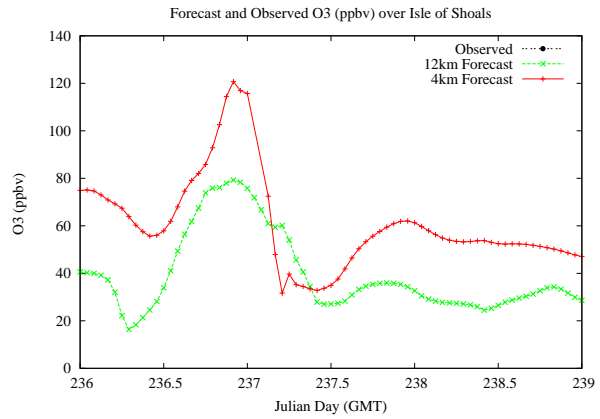

Forecast Results Compared to Measurements over Isle of Shoals

Forecast Results Compared to Measurements over Thompson Farm

Forecast Results Compared to Measurements over Castle Springs

Forecast Results Compared to Measurements over Mountain Washington