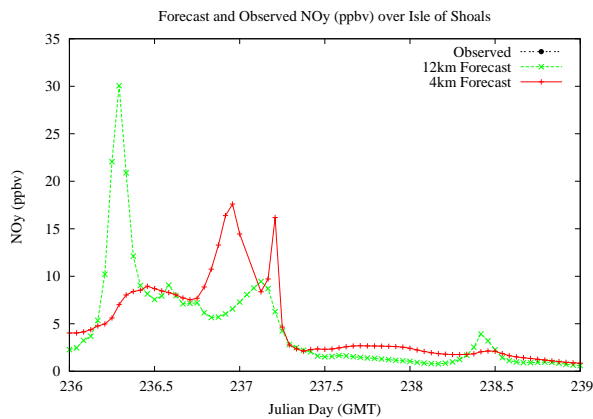

Forecast Results Compared to Measurements over Isle of Shoals

Forecast Results Compared to Measurements over Thompson Farm

Forecast Results Compared to Measurements over Castle Springs

Forecast Results Compared to Measurements over Mountain Washington