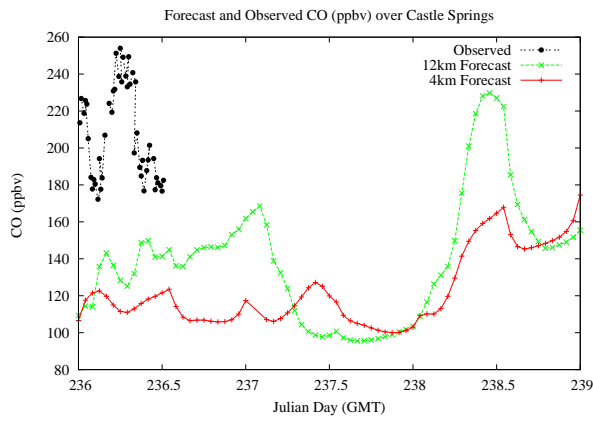

Forecast Results Compared to Measurements over Isle of Shoals

Forecast Results Compared to Measurements over Thompson Farm

Forecast Results Compared to Measurements over Castle Springs

Forecast Results Compared to Measurements over Mountain Washington