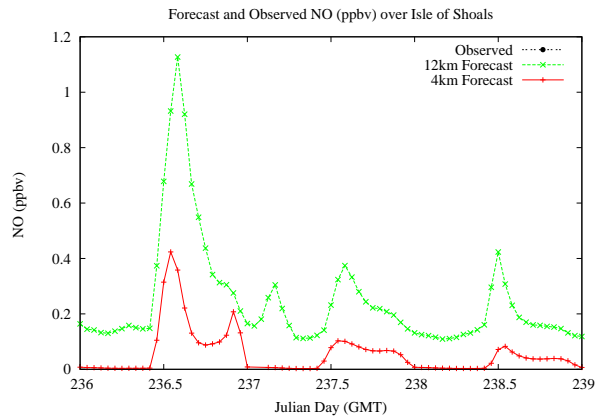

Forecast Results Compared to Measurements over Isle of Shoals

Forecast Results Compared to Measurements over Thompson Farm

Forecast Results Compared to Measurements over Castle Springs

Forecast Results Compared to Measurements over Mountain Washington