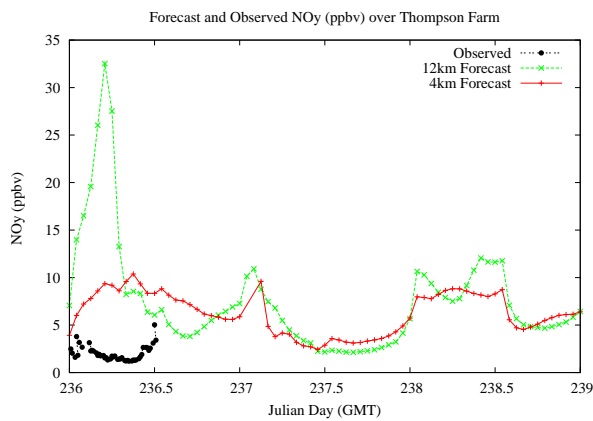

Forecast Results Compared to Measurements over Isle of Shoals

Forecast Results Compared to Measurements over Thompson Farm

Forecast Results Compared to Measurements over Castle Springs

Forecast Results Compared to Measurements over Mountain Washington