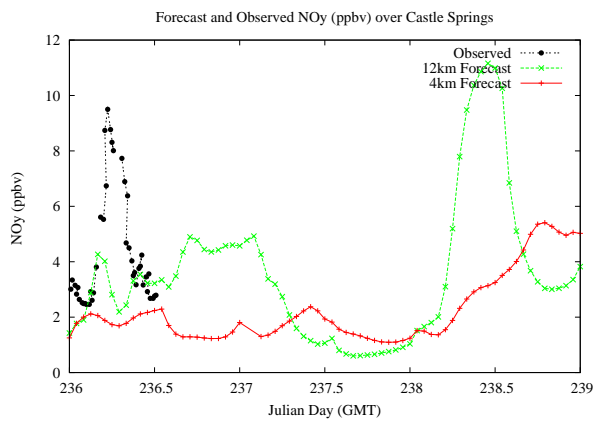

Forecast Results Compared to Measurements over Isle of Shoals

Forecast Results Compared to Measurements over Thompson Farm

Forecast Results Compared to Measurements over Castle Springs

Forecast Results Compared to Measurements over Mountain Washington