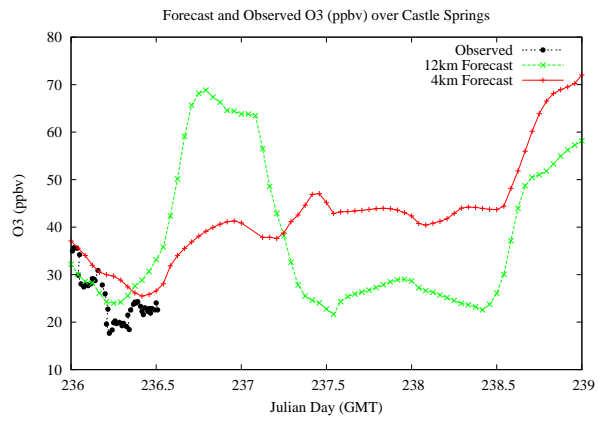

Forecast Results Compared to Measurements over Isle of Shoals

Forecast Results Compared to Measurements over Thompson Farm

Forecast Results Compared to Measurements over Castle Springs

Forecast Results Compared to Measurements over Mountain Washington