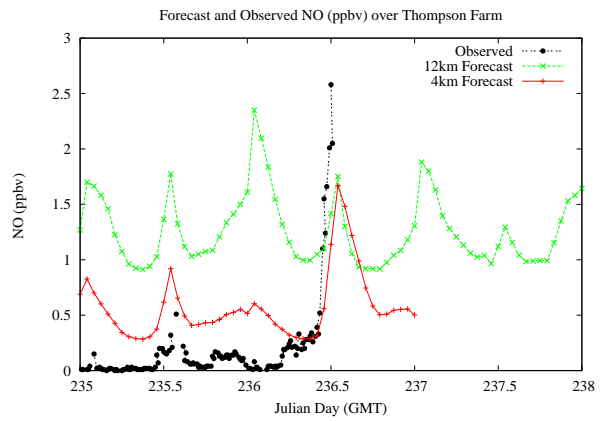

Forecast Results Compared to Measurements over Isle of Shoals

Forecast Results Compared to Measurements over Thompson Farm

Forecast Results Compared to Measurements over Castle Springs

Forecast Results Compared to Measurements over Mountain Washington