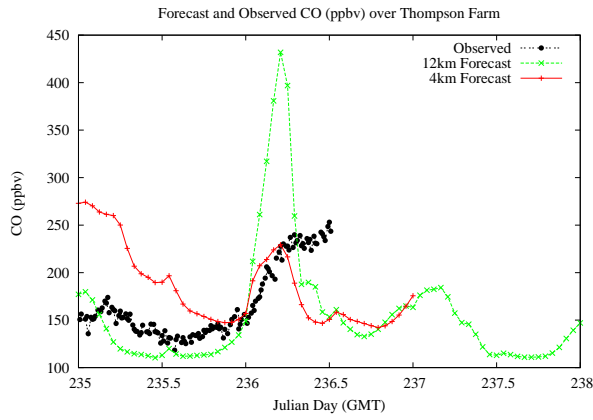

Forecast Results Compared to Measurements over Isle of Shoals

Forecast Results Compared to Measurements over Thompson Farm

Forecast Results Compared to Measurements over Castle Springs

Forecast Results Compared to Measurements over Mountain Washington