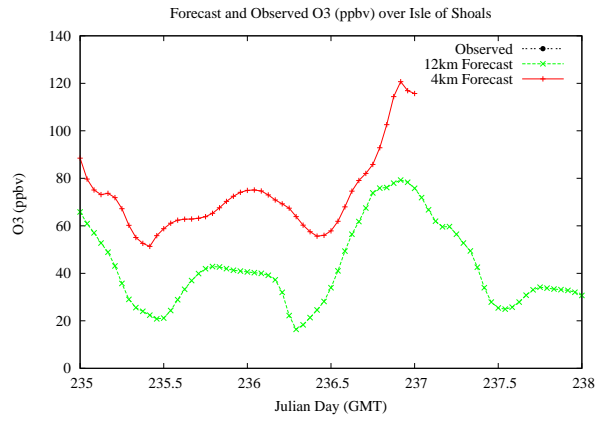

Forecast Results Compared to Measurements over Isle of Shoals

Forecast Results Compared to Measurements over Thompson Farm

Forecast Results Compared to Measurements over Castle Springs

Forecast Results Compared to Measurements over Mountain Washington