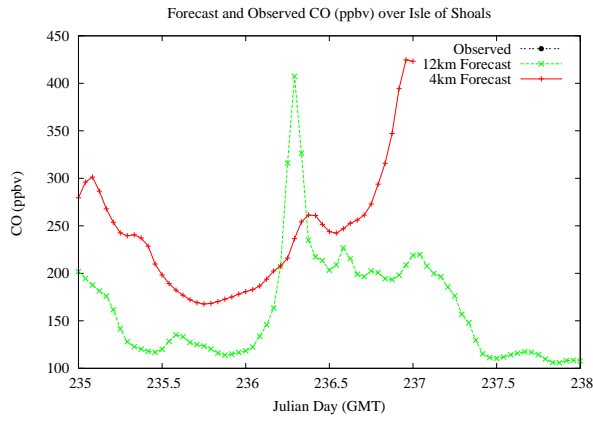

Forecast Results Compared to Measurements over Isle of Shoals

Forecast Results Compared to Measurements over Thompson Farm

Forecast Results Compared to Measurements over Castle Springs

Forecast Results Compared to Measurements over Mountain Washington