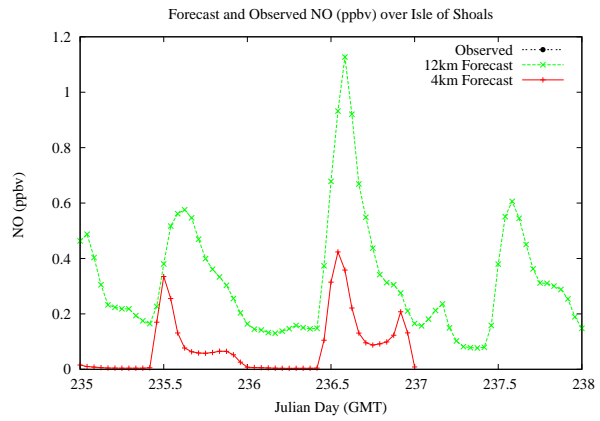

Forecast Results Compared to Measurements over Isle of Shoals

Forecast Results Compared to Measurements over Thompson Farm

Forecast Results Compared to Measurements over Castle Springs

Forecast Results Compared to Measurements over Mountain Washington