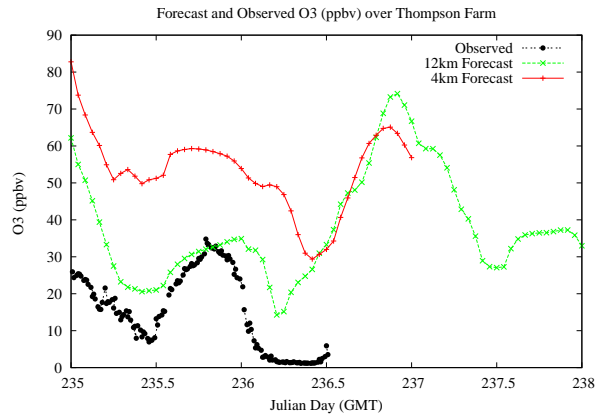

Forecast Results Compared to Measurements over Isle of Shoals

Forecast Results Compared to Measurements over Thompson Farm

Forecast Results Compared to Measurements over Castle Springs

Forecast Results Compared to Measurements over Mountain Washington