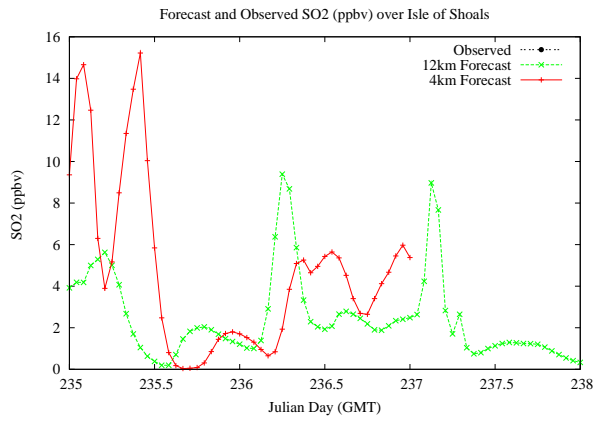

Forecast Results Compared to Measurements over Isle of Shoals

Forecast Results Compared to Measurements over Thompson Farm

Forecast Results Compared to Measurements over Castle Springs

Forecast Results Compared to Measurements over Mountain Washington