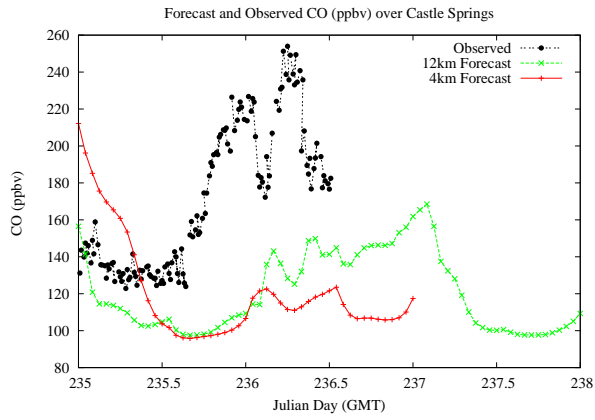

Forecast Results Compared to Measurements over Isle of Shoals

Forecast Results Compared to Measurements over Thompson Farm

Forecast Results Compared to Measurements over Castle Springs

Forecast Results Compared to Measurements over Mountain Washington