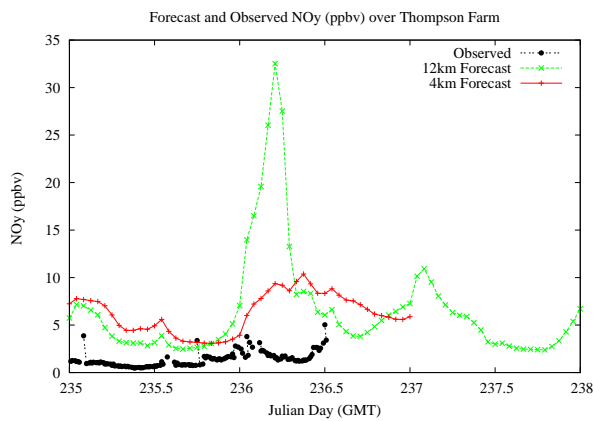

Forecast Results Compared to Measurements over Isle of Shoals

Forecast Results Compared to Measurements over Thompson Farm

Forecast Results Compared to Measurements over Castle Springs

Forecast Results Compared to Measurements over Mountain Washington