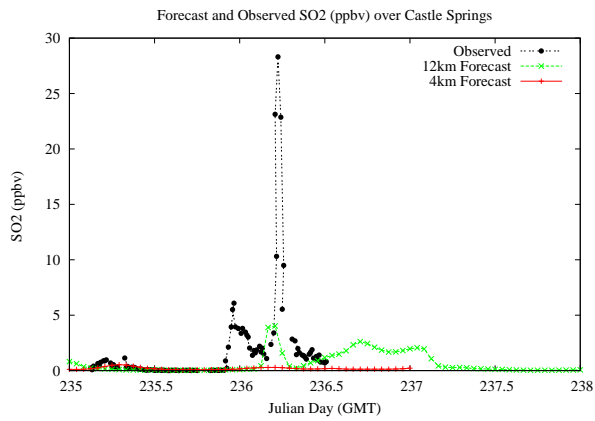

Forecast Results Compared to Measurements over Isle of Shoals

Forecast Results Compared to Measurements over Thompson Farm

Forecast Results Compared to Measurements over Castle Springs

Forecast Results Compared to Measurements over Mountain Washington