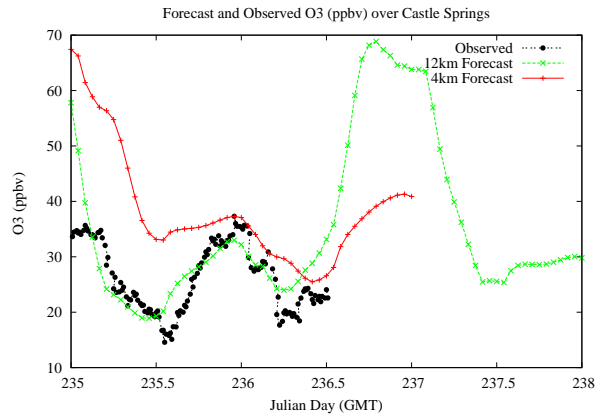

Forecast Results Compared to Measurements over Isle of Shoals

Forecast Results Compared to Measurements over Thompson Farm

Forecast Results Compared to Measurements over Castle Springs

Forecast Results Compared to Measurements over Mountain Washington