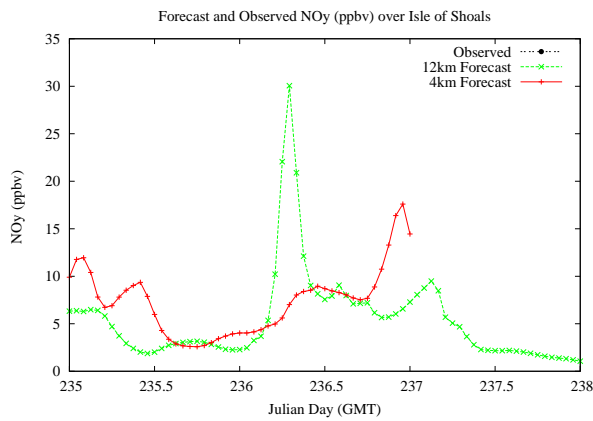

Forecast Results Compared to Measurements over Isle of Shoals

Forecast Results Compared to Measurements over Thompson Farm

Forecast Results Compared to Measurements over Castle Springs

Forecast Results Compared to Measurements over Mountain Washington