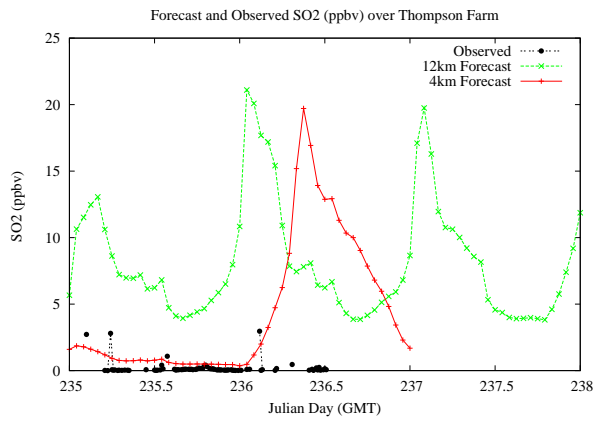

Forecast Results Compared to Measurements over Isle of Shoals

Forecast Results Compared to Measurements over Thompson Farm

Forecast Results Compared to Measurements over Castle Springs

Forecast Results Compared to Measurements over Mountain Washington