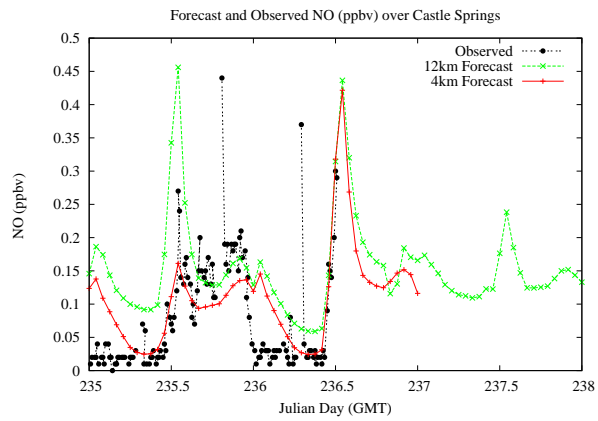

Forecast Results Compared to Measurements over Isle of Shoals

Forecast Results Compared to Measurements over Thompson Farm

Forecast Results Compared to Measurements over Castle Springs

Forecast Results Compared to Measurements over Mountain Washington