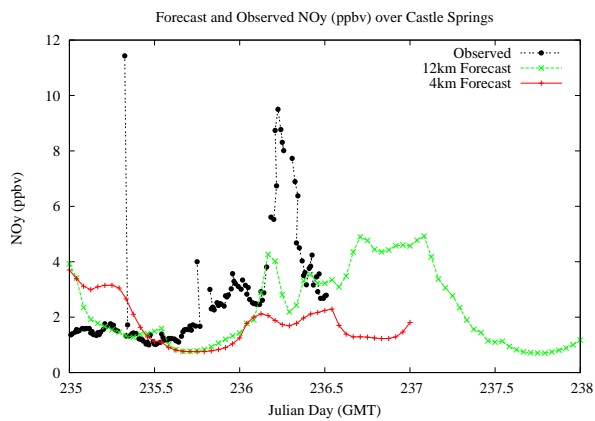

Forecast Results Compared to Measurements over Isle of Shoals

Forecast Results Compared to Measurements over Thompson Farm

Forecast Results Compared to Measurements over Castle Springs

Forecast Results Compared to Measurements over Mountain Washington