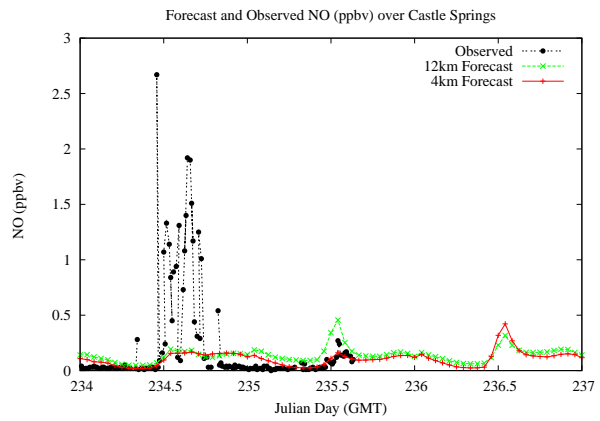

## Forecast Results Compared to Measurements over Isle of Shoals

## Forecast Results Compared to Measurements over Thompson Farm

# Forecast Results Compared to Measurements over Castle Springs

# Forecast Results Compared to Measurements over Mountain Washington