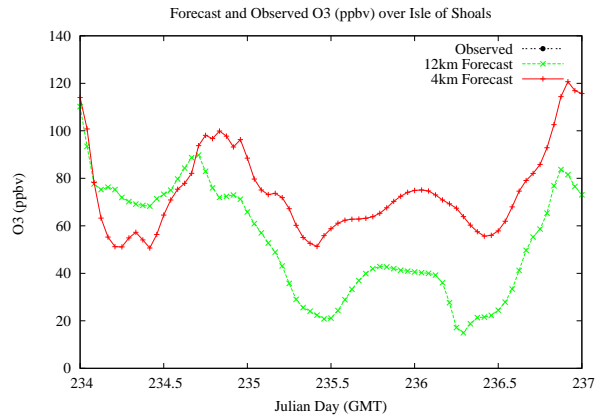

## Forecast Results Compared to Measurements over Isle of Shoals

## Forecast Results Compared to Measurements over Thompson Farm

# Forecast Results Compared to Measurements over Castle Springs

# Forecast Results Compared to Measurements over Mountain Washington