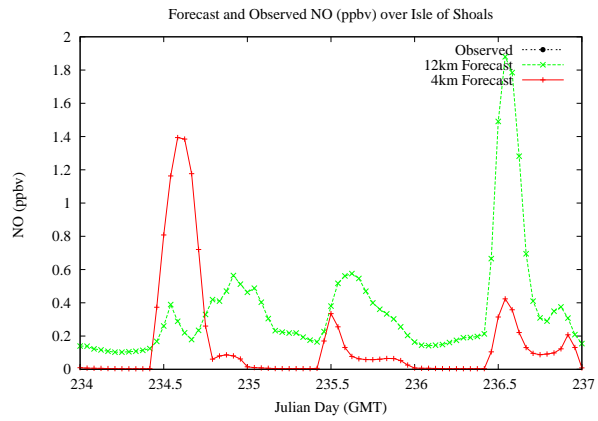

## Forecast Results Compared to Measurements over Isle of Shoals

## Forecast Results Compared to Measurements over Thompson Farm

# Forecast Results Compared to Measurements over Castle Springs

# Forecast Results Compared to Measurements over Mountain Washington