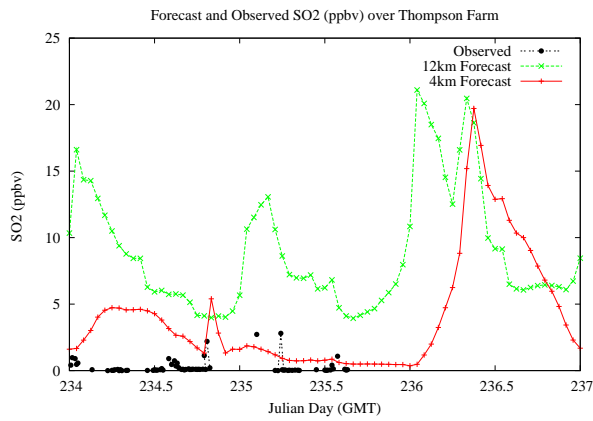

## Forecast Results Compared to Measurements over Isle of Shoals

## Forecast Results Compared to Measurements over Thompson Farm

# Forecast Results Compared to Measurements over Castle Springs

# Forecast Results Compared to Measurements over Mountain Washington