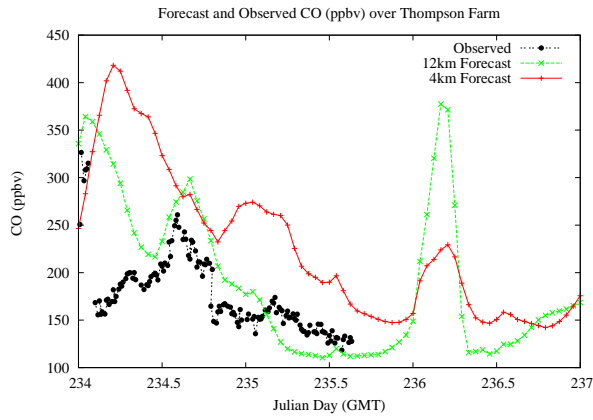

## Forecast Results Compared to Measurements over Isle of Shoals

## Forecast Results Compared to Measurements over Thompson Farm

# Forecast Results Compared to Measurements over Castle Springs

# Forecast Results Compared to Measurements over Mountain Washington