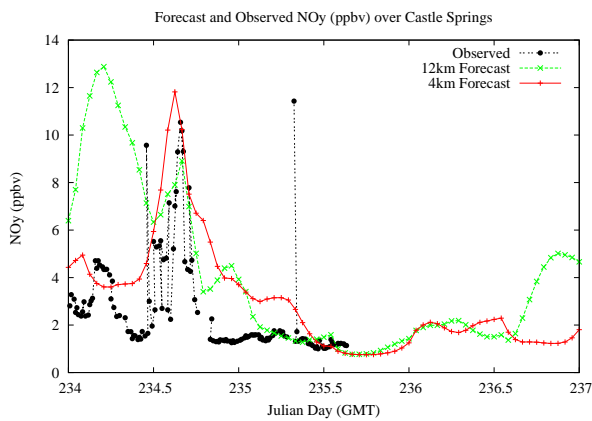

## Forecast Results Compared to Measurements over Isle of Shoals

## Forecast Results Compared to Measurements over Thompson Farm

# Forecast Results Compared to Measurements over Castle Springs

# Forecast Results Compared to Measurements over Mountain Washington