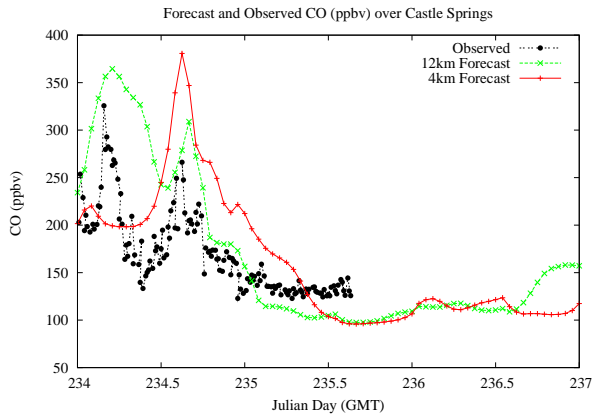

## Forecast Results Compared to Measurements over Isle of Shoals

## Forecast Results Compared to Measurements over Thompson Farm

# Forecast Results Compared to Measurements over Castle Springs

# Forecast Results Compared to Measurements over Mountain Washington