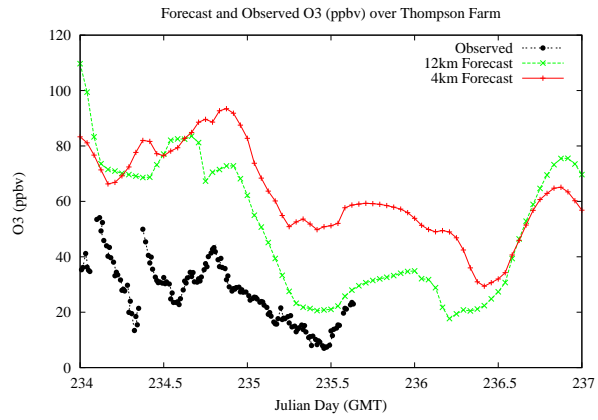

## Forecast Results Compared to Measurements over Isle of Shoals

## Forecast Results Compared to Measurements over Thompson Farm

# Forecast Results Compared to Measurements over Castle Springs

# Forecast Results Compared to Measurements over Mountain Washington