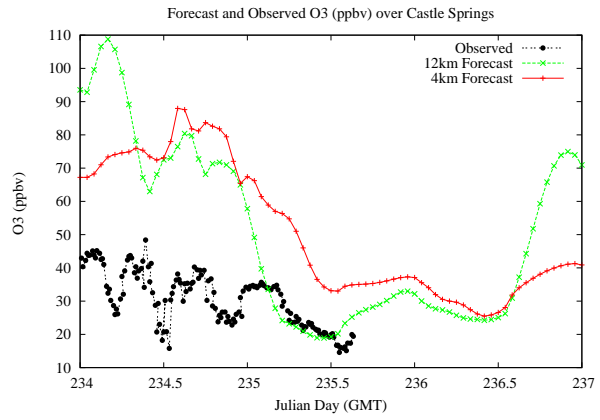

## Forecast Results Compared to Measurements over Isle of Shoals

## Forecast Results Compared to Measurements over Thompson Farm

# Forecast Results Compared to Measurements over Castle Springs

# Forecast Results Compared to Measurements over Mountain Washington