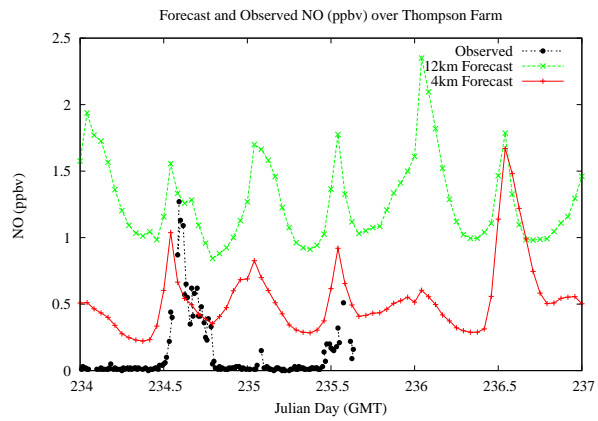

## Forecast Results Compared to Measurements over Isle of Shoals

## Forecast Results Compared to Measurements over Thompson Farm

# Forecast Results Compared to Measurements over Castle Springs

# Forecast Results Compared to Measurements over Mountain Washington