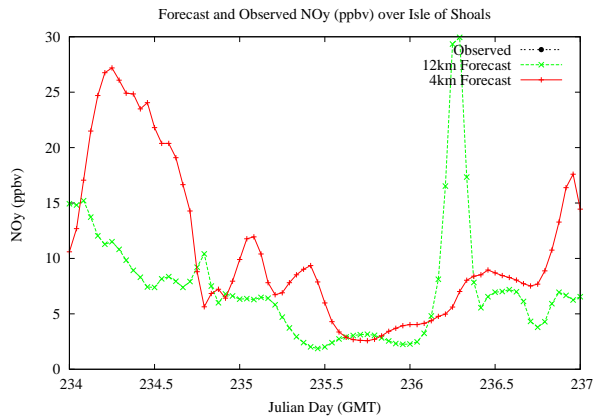

## Forecast Results Compared to Measurements over Isle of Shoals

## Forecast Results Compared to Measurements over Thompson Farm

# Forecast Results Compared to Measurements over Castle Springs

# Forecast Results Compared to Measurements over Mountain Washington