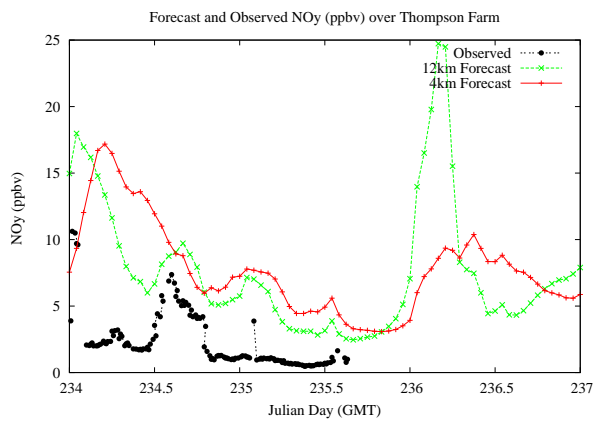

## Forecast Results Compared to Measurements over Isle of Shoals

## Forecast Results Compared to Measurements over Thompson Farm

# Forecast Results Compared to Measurements over Castle Springs

# Forecast Results Compared to Measurements over Mountain Washington