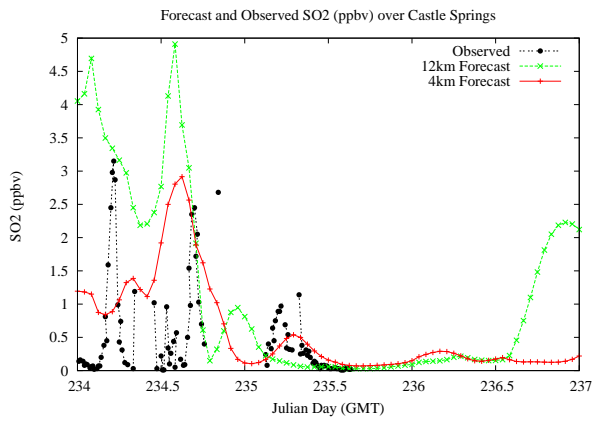

## Forecast Results Compared to Measurements over Isle of Shoals

## Forecast Results Compared to Measurements over Thompson Farm

# Forecast Results Compared to Measurements over Castle Springs

# Forecast Results Compared to Measurements over Mountain Washington