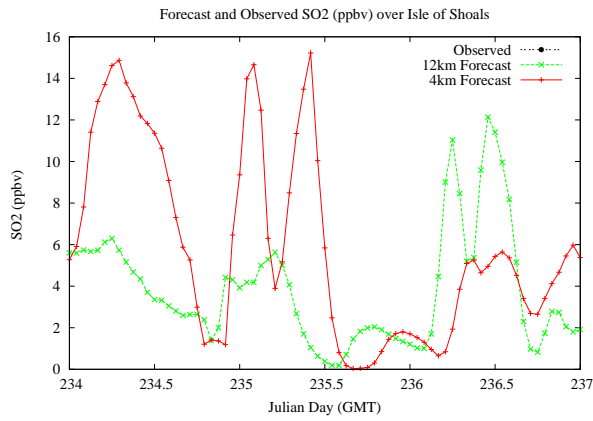

## Forecast Results Compared to Measurements over Isle of Shoals

## Forecast Results Compared to Measurements over Thompson Farm

# Forecast Results Compared to Measurements over Castle Springs

# Forecast Results Compared to Measurements over Mountain Washington