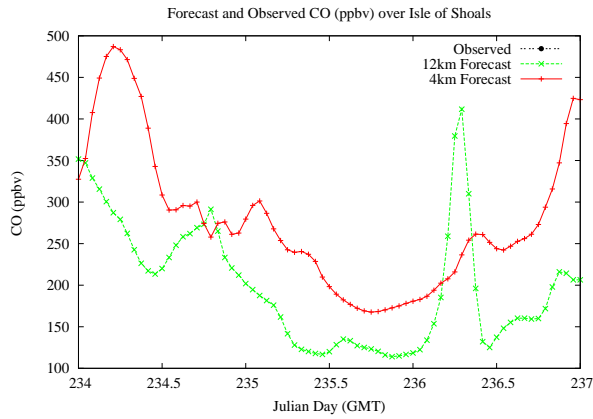

## Forecast Results Compared to Measurements over Isle of Shoals

## Forecast Results Compared to Measurements over Thompson Farm

# Forecast Results Compared to Measurements over Castle Springs

# Forecast Results Compared to Measurements over Mountain Washington