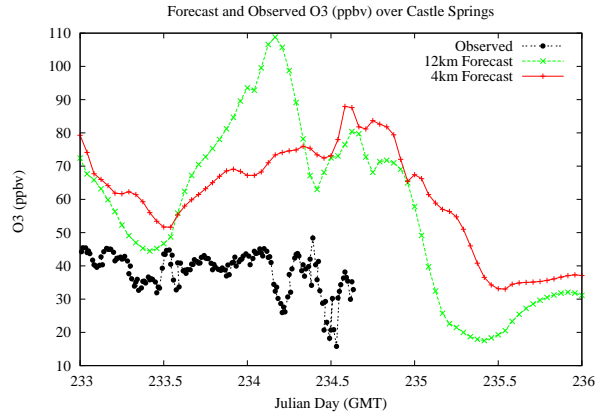

Forecast Results Compared to Measurements over Isle of Shoals

Forecast Results Compared to Measurements over Thompson Farm

Forecast Results Compared to Measurements over Castle Springs

Forecast Results Compared to Measurements over Mountain Washington