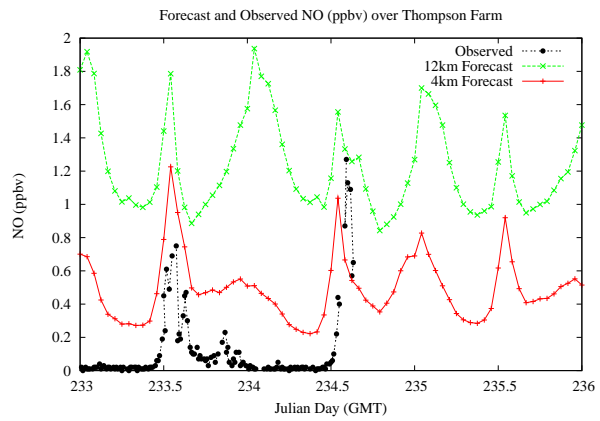

Forecast Results Compared to Measurements over Isle of Shoals

Forecast Results Compared to Measurements over Thompson Farm

Forecast Results Compared to Measurements over Castle Springs

Forecast Results Compared to Measurements over Mountain Washington