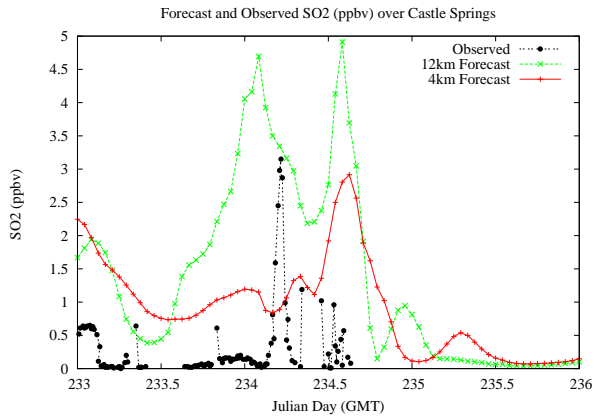

Forecast Results Compared to Measurements over Isle of Shoals

Forecast Results Compared to Measurements over Thompson Farm

Forecast Results Compared to Measurements over Castle Springs

Forecast Results Compared to Measurements over Mountain Washington