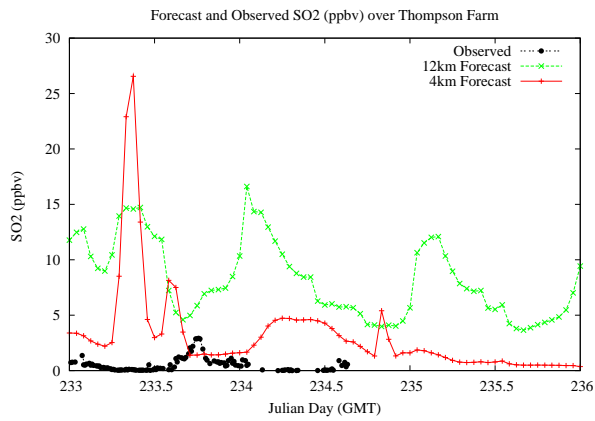

Forecast Results Compared to Measurements over Isle of Shoals

Forecast Results Compared to Measurements over Thompson Farm

Forecast Results Compared to Measurements over Castle Springs

Forecast Results Compared to Measurements over Mountain Washington