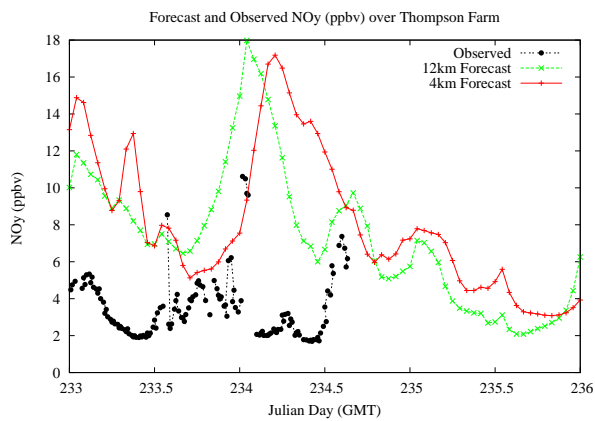

Forecast Results Compared to Measurements over Isle of Shoals

Forecast Results Compared to Measurements over Thompson Farm

Forecast Results Compared to Measurements over Castle Springs

Forecast Results Compared to Measurements over Mountain Washington