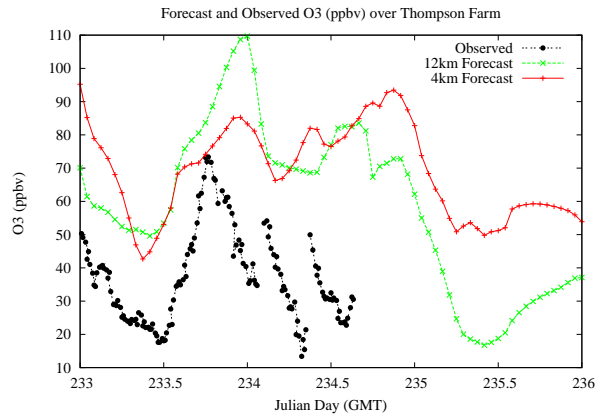

Forecast Results Compared to Measurements over Isle of Shoals

Forecast Results Compared to Measurements over Thompson Farm

Forecast Results Compared to Measurements over Castle Springs

Forecast Results Compared to Measurements over Mountain Washington