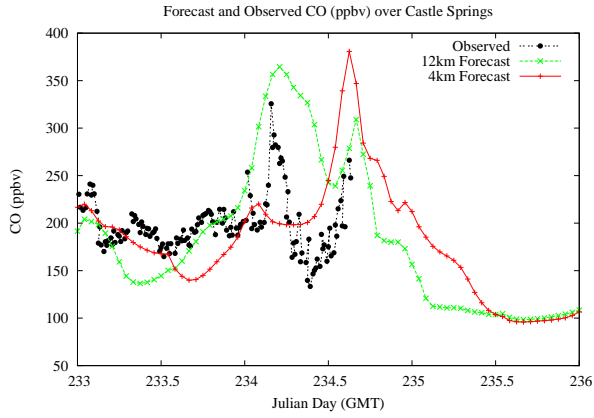

Forecast Results Compared to Measurements over Isle of Shoals

Forecast Results Compared to Measurements over Thompson Farm

Forecast Results Compared to Measurements over Castle Springs

Forecast Results Compared to Measurements over Mountain Washington