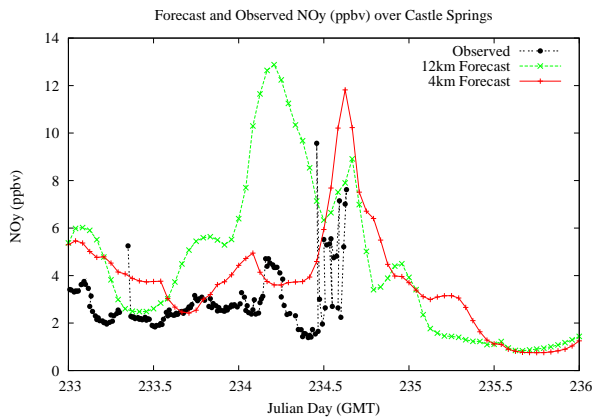

Forecast Results Compared to Measurements over Isle of Shoals

Forecast Results Compared to Measurements over Thompson Farm

Forecast Results Compared to Measurements over Castle Springs

Forecast Results Compared to Measurements over Mountain Washington