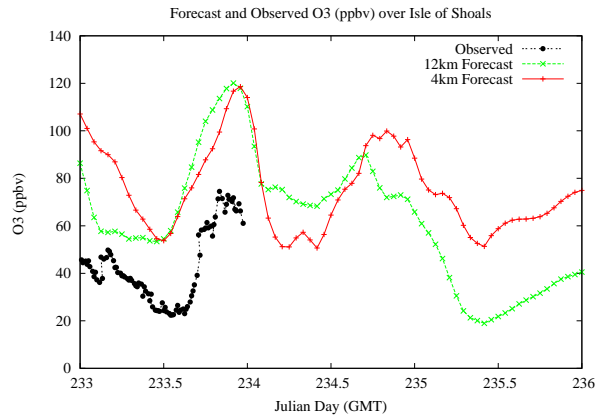

Forecast Results Compared to Measurements over Isle of Shoals

Forecast Results Compared to Measurements over Thompson Farm

Forecast Results Compared to Measurements over Castle Springs

Forecast Results Compared to Measurements over Mountain Washington