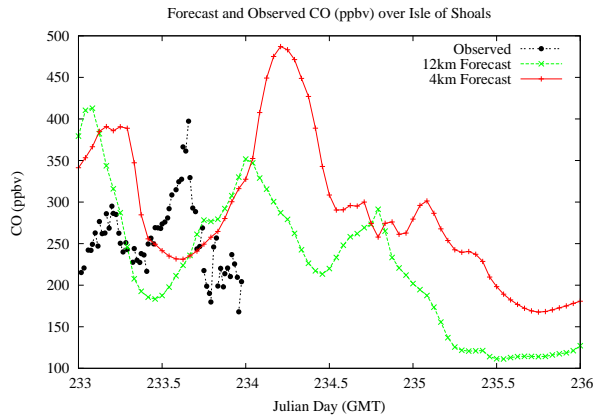

Forecast Results Compared to Measurements over Isle of Shoals

Forecast Results Compared to Measurements over Thompson Farm

Forecast Results Compared to Measurements over Castle Springs

Forecast Results Compared to Measurements over Mountain Washington