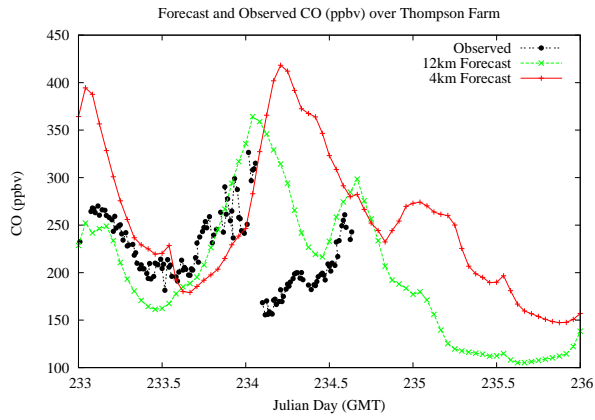

Forecast Results Compared to Measurements over Isle of Shoals

Forecast Results Compared to Measurements over Thompson Farm

Forecast Results Compared to Measurements over Castle Springs

Forecast Results Compared to Measurements over Mountain Washington