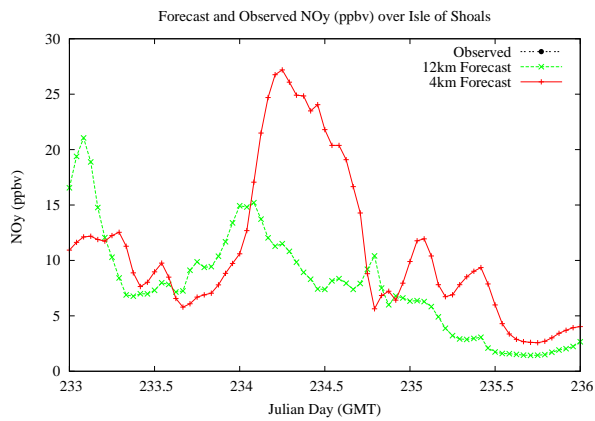

Forecast Results Compared to Measurements over Isle of Shoals

Forecast Results Compared to Measurements over Thompson Farm

Forecast Results Compared to Measurements over Castle Springs

Forecast Results Compared to Measurements over Mountain Washington