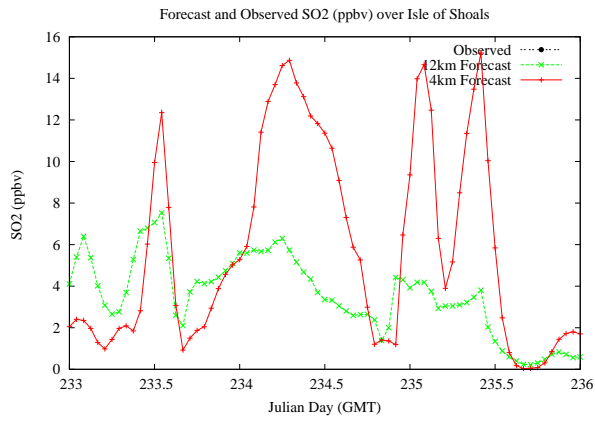

Forecast Results Compared to Measurements over Isle of Shoals

Forecast Results Compared to Measurements over Thompson Farm

Forecast Results Compared to Measurements over Castle Springs

Forecast Results Compared to Measurements over Mountain Washington