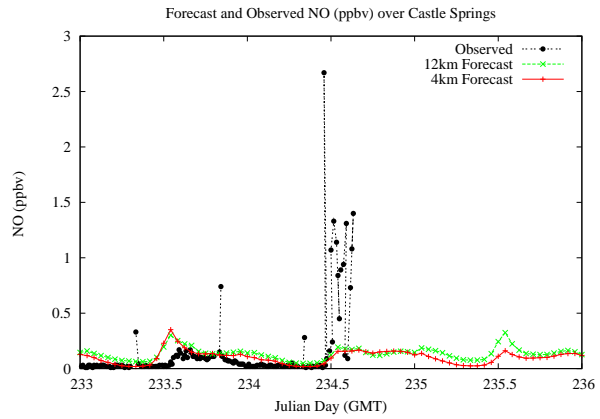

Forecast Results Compared to Measurements over Isle of Shoals

Forecast Results Compared to Measurements over Thompson Farm

Forecast Results Compared to Measurements over Castle Springs

Forecast Results Compared to Measurements over Mountain Washington