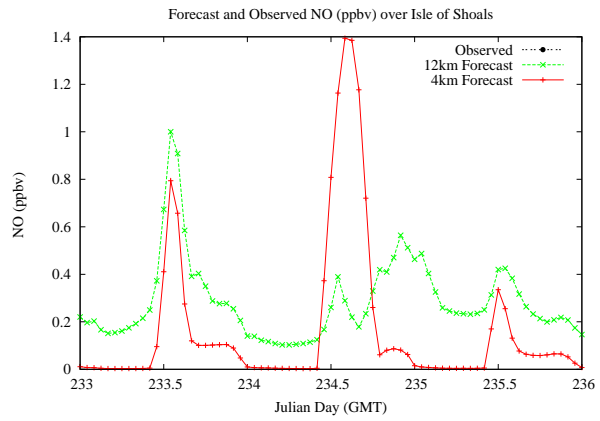

Forecast Results Compared to Measurements over Isle of Shoals

Forecast Results Compared to Measurements over Thompson Farm

Forecast Results Compared to Measurements over Castle Springs

Forecast Results Compared to Measurements over Mountain Washington