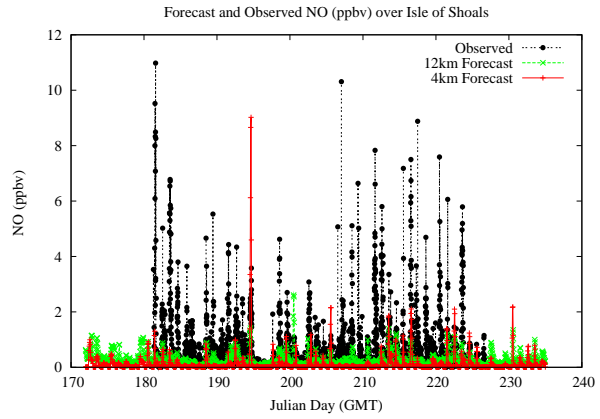

# Forecast Results Compared to Measurements over Isle of Shoals

## Forecast Results Compared to Measurements over Thompson Farm

## Forecast Results Compared to Measurements over Castle Springs

# Forecast Results Compared to Measurements over Mountain Washington