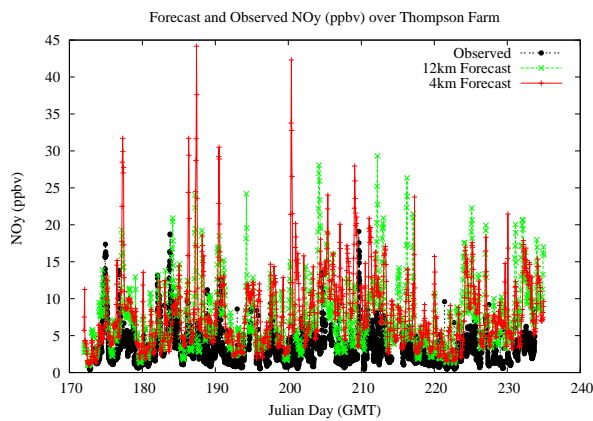

# Forecast Results Compared to Measurements over Isle of Shoals

## Forecast Results Compared to Measurements over Thompson Farm

## Forecast Results Compared to Measurements over Castle Springs

# Forecast Results Compared to Measurements over Mountain Washington