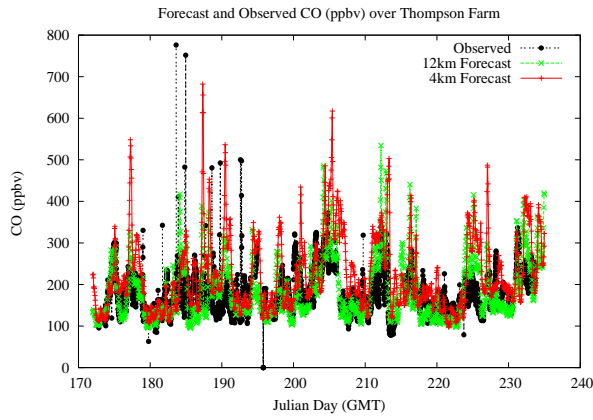

# Forecast Results Compared to Measurements over Isle of Shoals

## Forecast Results Compared to Measurements over Thompson Farm

## Forecast Results Compared to Measurements over Castle Springs

# Forecast Results Compared to Measurements over Mountain Washington