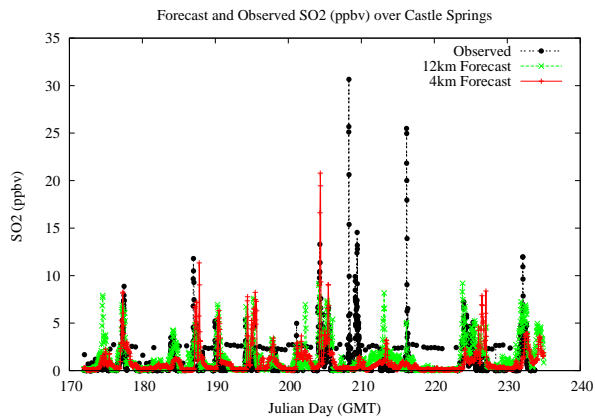

# Forecast Results Compared to Measurements over Isle of Shoals

## Forecast Results Compared to Measurements over Thompson Farm

## Forecast Results Compared to Measurements over Castle Springs

# Forecast Results Compared to Measurements over Mountain Washington