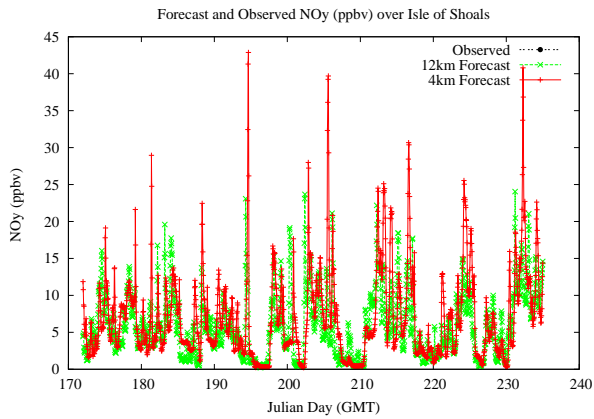

# Forecast Results Compared to Measurements over Isle of Shoals

## Forecast Results Compared to Measurements over Thompson Farm

## Forecast Results Compared to Measurements over Castle Springs

# Forecast Results Compared to Measurements over Mountain Washington