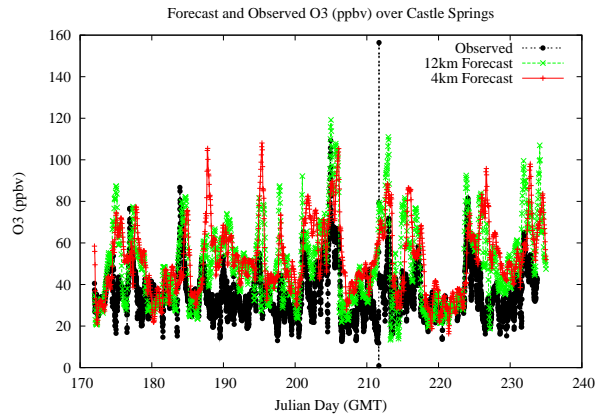

# Forecast Results Compared to Measurements over Isle of Shoals

## Forecast Results Compared to Measurements over Thompson Farm

## Forecast Results Compared to Measurements over Castle Springs

# Forecast Results Compared to Measurements over Mountain Washington