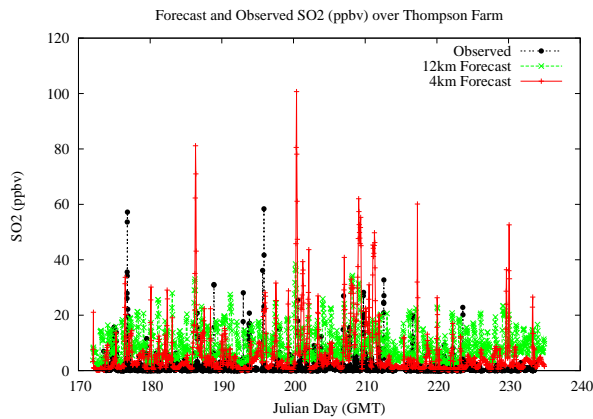

# Forecast Results Compared to Measurements over Isle of Shoals

## Forecast Results Compared to Measurements over Thompson Farm

## Forecast Results Compared to Measurements over Castle Springs

# Forecast Results Compared to Measurements over Mountain Washington