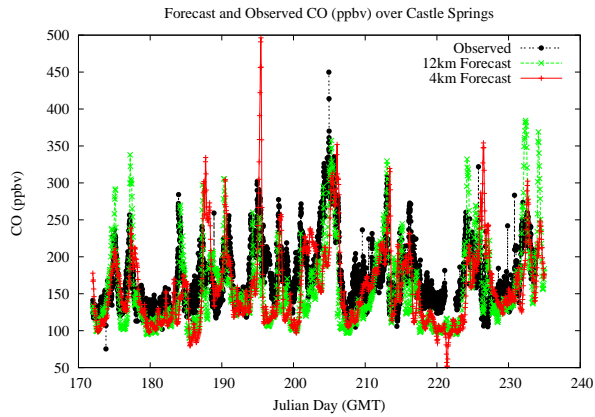

# Forecast Results Compared to Measurements over Isle of Shoals

## Forecast Results Compared to Measurements over Thompson Farm

## Forecast Results Compared to Measurements over Castle Springs

# Forecast Results Compared to Measurements over Mountain Washington