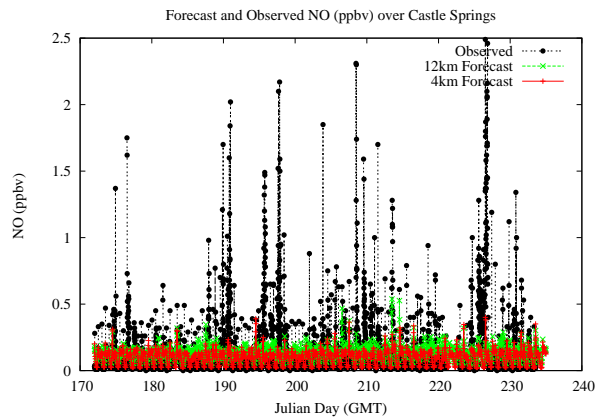

# Forecast Results Compared to Measurements over Isle of Shoals

## Forecast Results Compared to Measurements over Thompson Farm

## Forecast Results Compared to Measurements over Castle Springs

# Forecast Results Compared to Measurements over Mountain Washington