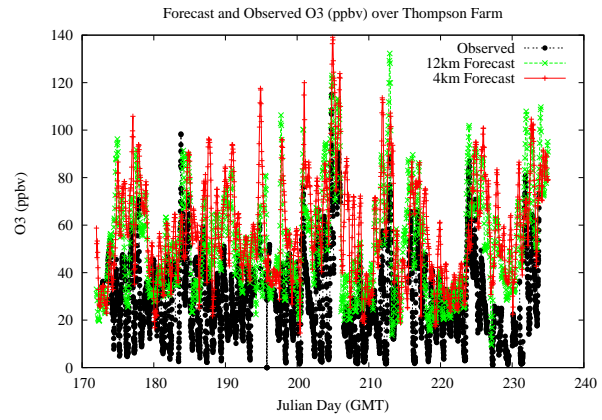

# Forecast Results Compared to Measurements over Isle of Shoals

## Forecast Results Compared to Measurements over Thompson Farm

## Forecast Results Compared to Measurements over Castle Springs

# Forecast Results Compared to Measurements over Mountain Washington