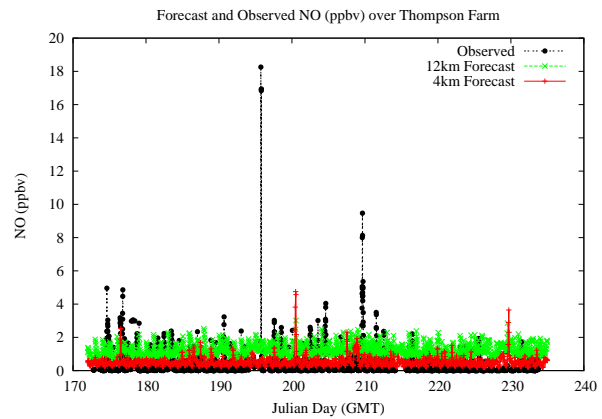

# Forecast Results Compared to Measurements over Isle of Shoals

## Forecast Results Compared to Measurements over Thompson Farm

## Forecast Results Compared to Measurements over Castle Springs