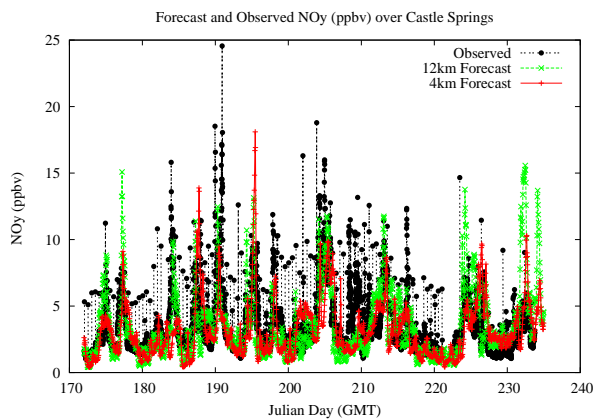

# Forecast Results Compared to Measurements over Isle of Shoals

## Forecast Results Compared to Measurements over Thompson Farm

## Forecast Results Compared to Measurements over Castle Springs

# Forecast Results Compared to Measurements over Mountain Washington