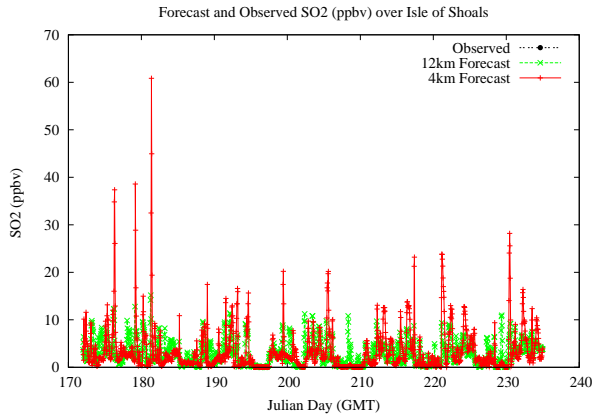

# Forecast Results Compared to Measurements over Isle of Shoals

## Forecast Results Compared to Measurements over Thompson Farm

## Forecast Results Compared to Measurements over Castle Springs

# Forecast Results Compared to Measurements over Mountain Washington