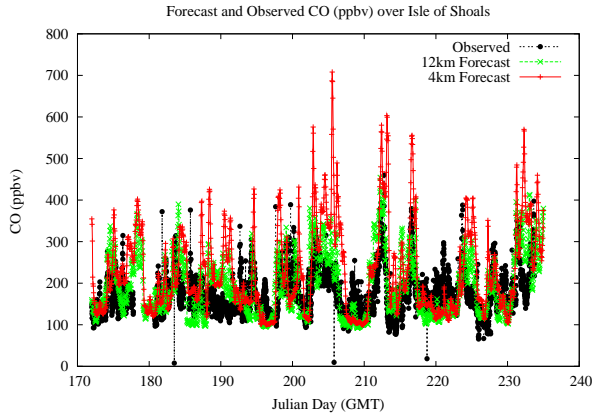

# Forecast Results Compared to Measurements over Isle of Shoals

## Forecast Results Compared to Measurements over Thompson Farm

## Forecast Results Compared to Measurements over Castle Springs

# Forecast Results Compared to Measurements over Mountain Washington