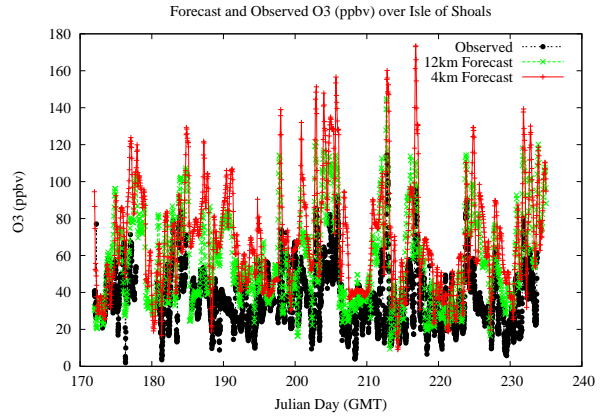

# Forecast Results Compared to Measurements over Isle of Shoals

## Forecast Results Compared to Measurements over Thompson Farm

## Forecast Results Compared to Measurements over Castle Springs

# Forecast Results Compared to Measurements over Mountain Washington