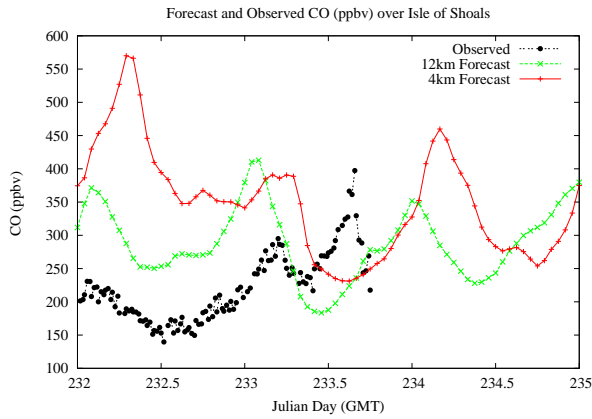

Forecast Results Compared to Measurements over Isle of Shoals

Forecast Results Compared to Measurements over Thompson Farm

Forecast Results Compared to Measurements over Castle Springs

Forecast Results Compared to Measurements over Mountain Washington