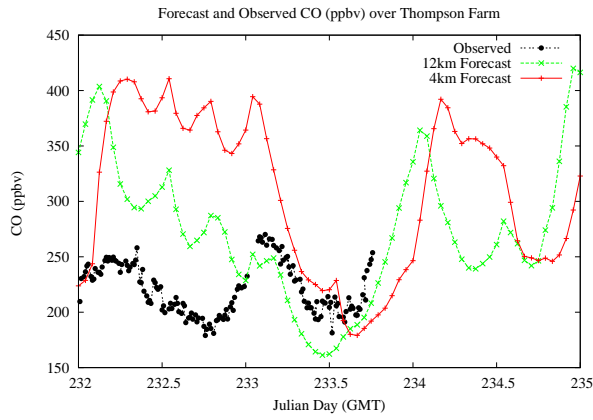

Forecast Results Compared to Measurements over Isle of Shoals

Forecast Results Compared to Measurements over Thompson Farm

Forecast Results Compared to Measurements over Castle Springs

Forecast Results Compared to Measurements over Mountain Washington