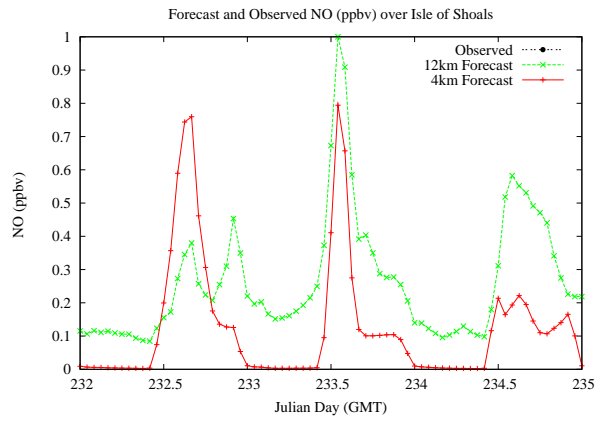

Forecast Results Compared to Measurements over Isle of Shoals

Forecast Results Compared to Measurements over Thompson Farm

Forecast Results Compared to Measurements over Castle Springs

Forecast Results Compared to Measurements over Mountain Washington