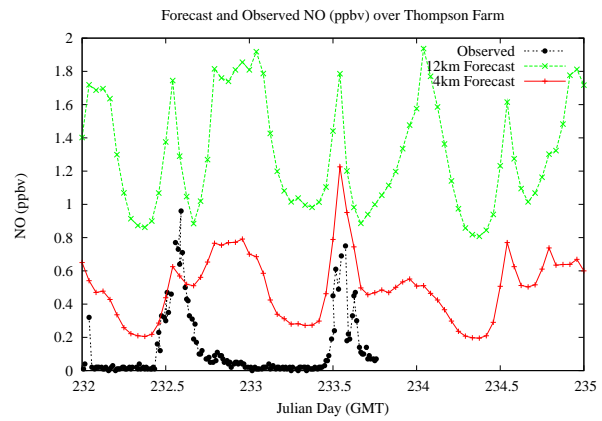

Forecast Results Compared to Measurements over Isle of Shoals

Forecast Results Compared to Measurements over Thompson Farm

Forecast Results Compared to Measurements over Castle Springs

Forecast Results Compared to Measurements over Mountain Washington