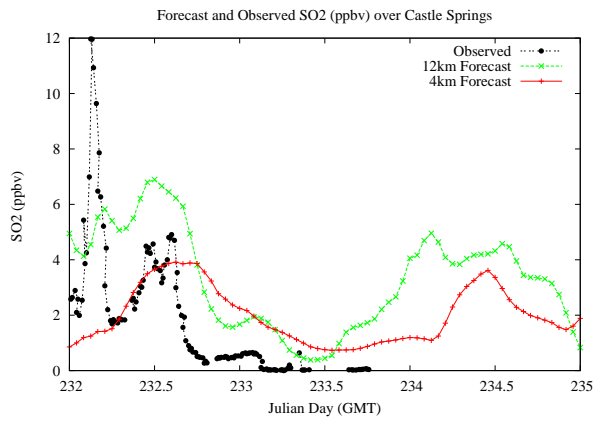

Forecast Results Compared to Measurements over Isle of Shoals

Forecast Results Compared to Measurements over Thompson Farm

Forecast Results Compared to Measurements over Castle Springs

Forecast Results Compared to Measurements over Mountain Washington