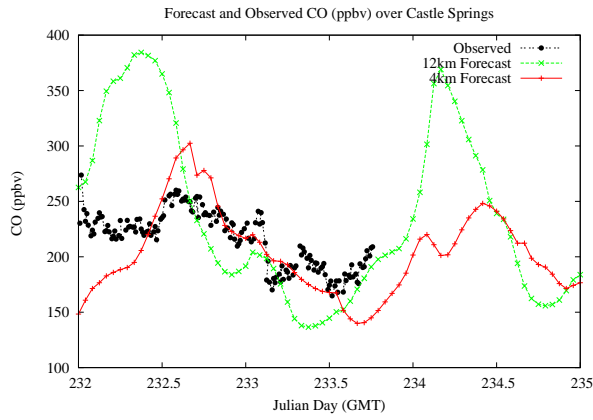

Forecast Results Compared to Measurements over Isle of Shoals

Forecast Results Compared to Measurements over Thompson Farm

Forecast Results Compared to Measurements over Castle Springs

Forecast Results Compared to Measurements over Mountain Washington