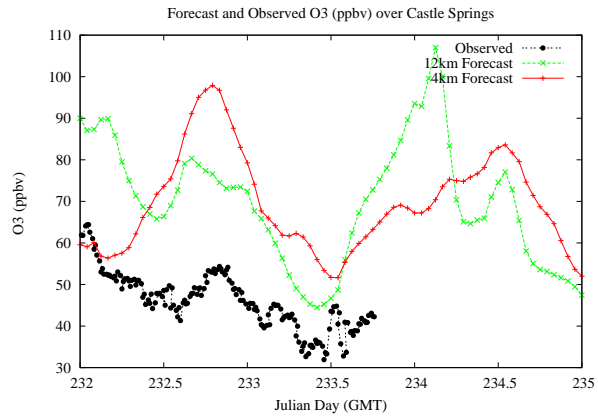

Forecast Results Compared to Measurements over Isle of Shoals

Forecast Results Compared to Measurements over Thompson Farm

Forecast Results Compared to Measurements over Castle Springs

Forecast Results Compared to Measurements over Mountain Washington