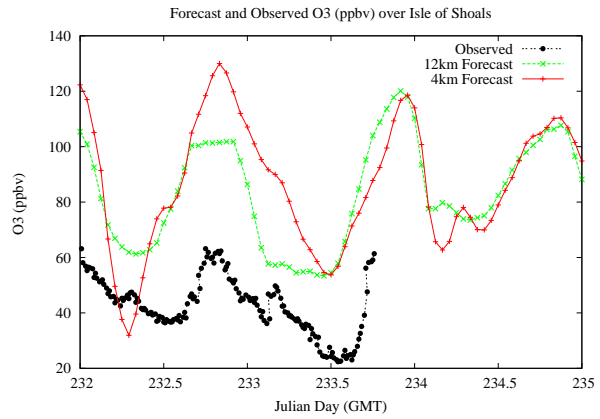

Forecast Results Compared to Measurements over Isle of Shoals

Forecast Results Compared to Measurements over Thompson Farm

Forecast Results Compared to Measurements over Castle Springs

Forecast Results Compared to Measurements over Mountain Washington