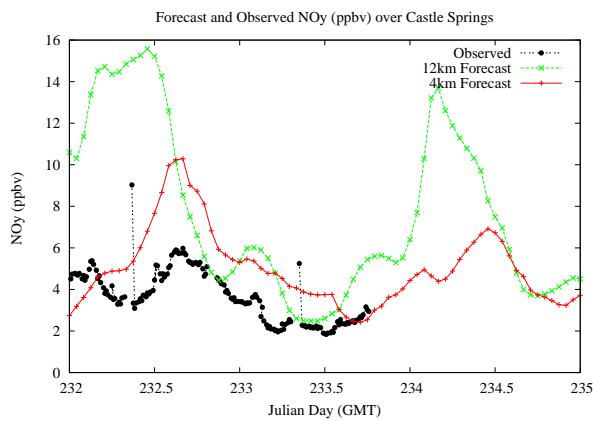

Forecast Results Compared to Measurements over Isle of Shoals

Forecast Results Compared to Measurements over Thompson Farm

Forecast Results Compared to Measurements over Castle Springs

Forecast Results Compared to Measurements over Mountain Washington