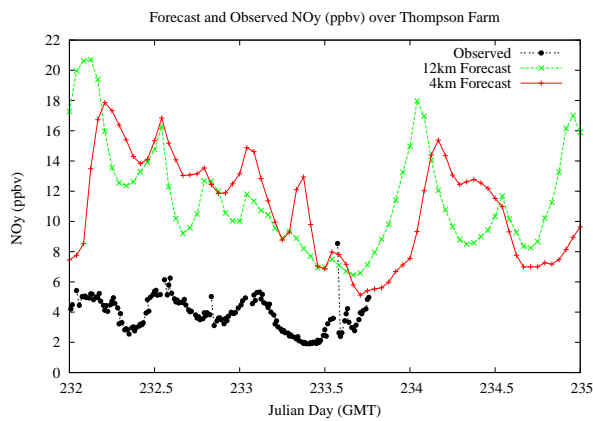

Forecast Results Compared to Measurements over Isle of Shoals

Forecast Results Compared to Measurements over Thompson Farm

Forecast Results Compared to Measurements over Castle Springs

Forecast Results Compared to Measurements over Mountain Washington