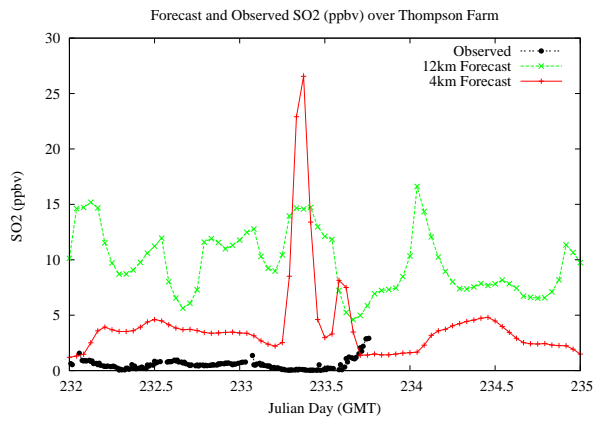

Forecast Results Compared to Measurements over Isle of Shoals

Forecast Results Compared to Measurements over Thompson Farm

Forecast Results Compared to Measurements over Castle Springs

Forecast Results Compared to Measurements over Mountain Washington