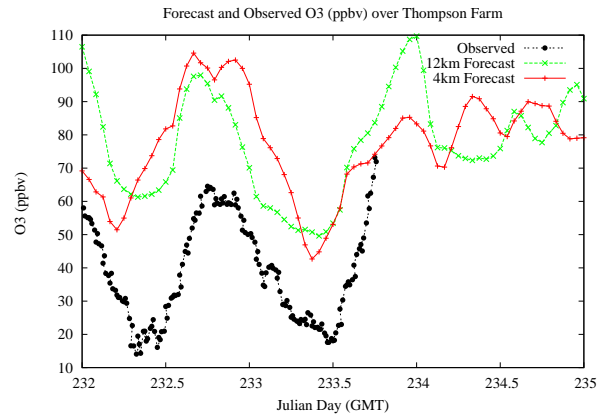

Forecast Results Compared to Measurements over Isle of Shoals

Forecast Results Compared to Measurements over Thompson Farm

Forecast Results Compared to Measurements over Castle Springs

Forecast Results Compared to Measurements over Mountain Washington