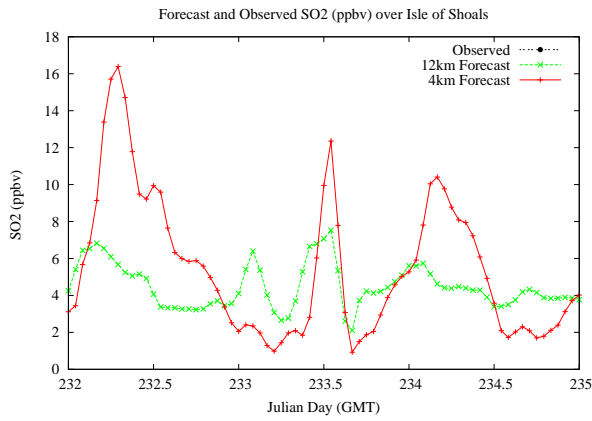

Forecast Results Compared to Measurements over Isle of Shoals

Forecast Results Compared to Measurements over Thompson Farm

Forecast Results Compared to Measurements over Castle Springs

Forecast Results Compared to Measurements over Mountain Washington