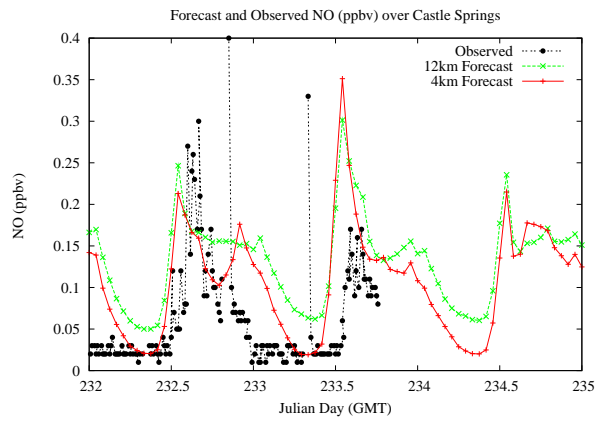

Forecast Results Compared to Measurements over Isle of Shoals

Forecast Results Compared to Measurements over Thompson Farm

Forecast Results Compared to Measurements over Castle Springs

Forecast Results Compared to Measurements over Mountain Washington