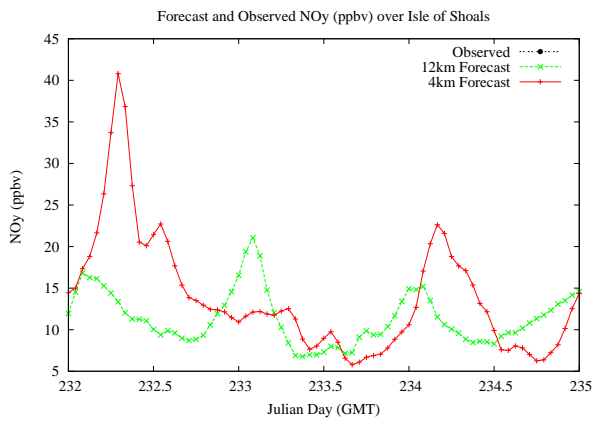

Forecast Results Compared to Measurements over Isle of Shoals

Forecast Results Compared to Measurements over Thompson Farm

Forecast Results Compared to Measurements over Castle Springs

Forecast Results Compared to Measurements over Mountain Washington