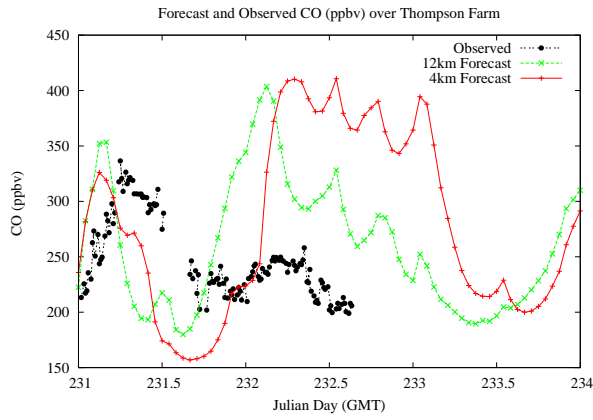

Forecast Results Compared to Measurements over Isle of Shoals

Forecast Results Compared to Measurements over Thompson Farm

Forecast Results Compared to Measurements over Castle Springs

Forecast Results Compared to Measurements over Mountain Washington