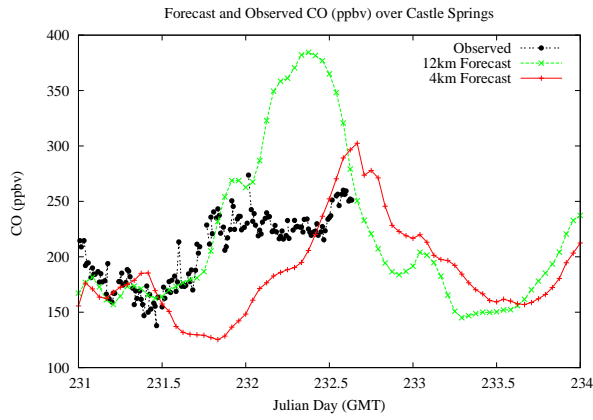

Forecast Results Compared to Measurements over Isle of Shoals

Forecast Results Compared to Measurements over Thompson Farm

Forecast Results Compared to Measurements over Castle Springs

Forecast Results Compared to Measurements over Mountain Washington