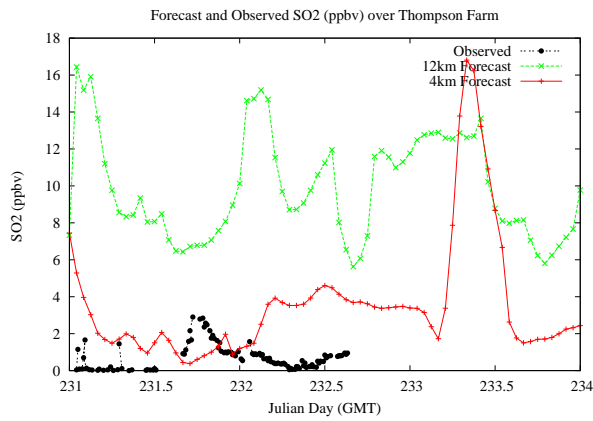

Forecast Results Compared to Measurements over Isle of Shoals

Forecast Results Compared to Measurements over Thompson Farm

Forecast Results Compared to Measurements over Castle Springs

Forecast Results Compared to Measurements over Mountain Washington