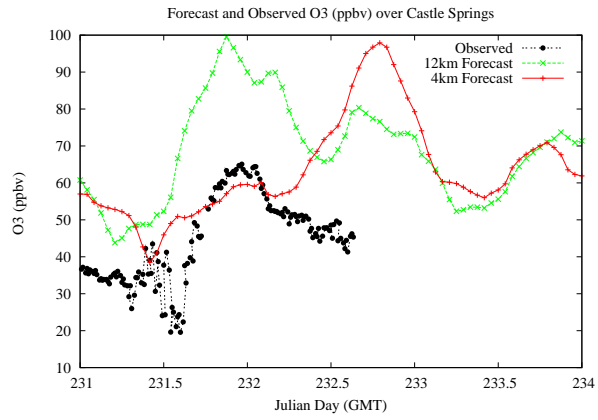

Forecast Results Compared to Measurements over Isle of Shoals

Forecast Results Compared to Measurements over Thompson Farm

Forecast Results Compared to Measurements over Castle Springs

Forecast Results Compared to Measurements over Mountain Washington