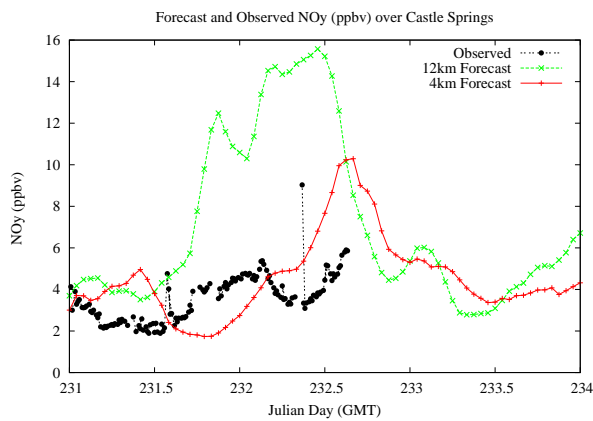

Forecast Results Compared to Measurements over Isle of Shoals

Forecast Results Compared to Measurements over Thompson Farm

Forecast Results Compared to Measurements over Castle Springs

Forecast Results Compared to Measurements over Mountain Washington