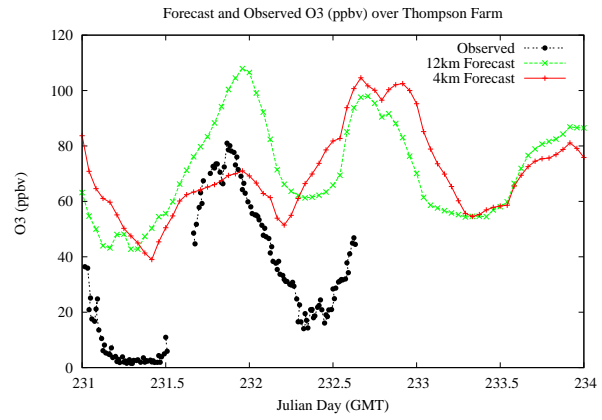

Forecast Results Compared to Measurements over Isle of Shoals

Forecast Results Compared to Measurements over Thompson Farm

Forecast Results Compared to Measurements over Castle Springs

Forecast Results Compared to Measurements over Mountain Washington