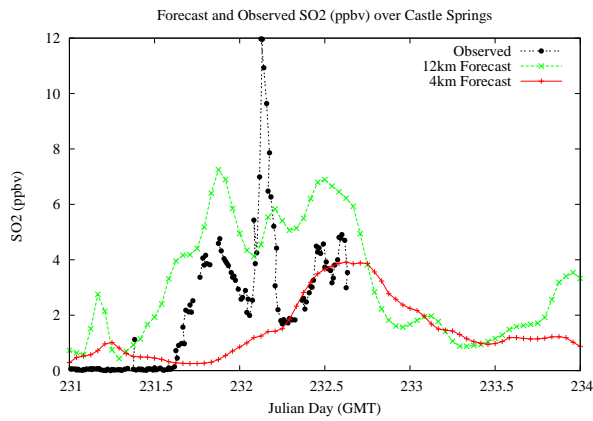

Forecast Results Compared to Measurements over Isle of Shoals

Forecast Results Compared to Measurements over Thompson Farm

Forecast Results Compared to Measurements over Castle Springs

Forecast Results Compared to Measurements over Mountain Washington