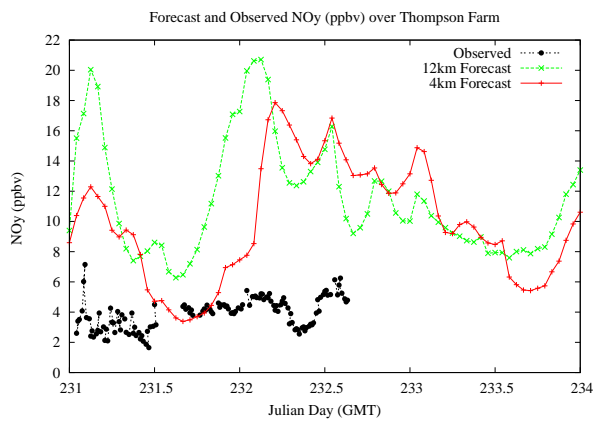

Forecast Results Compared to Measurements over Isle of Shoals

Forecast Results Compared to Measurements over Thompson Farm

Forecast Results Compared to Measurements over Castle Springs

Forecast Results Compared to Measurements over Mountain Washington