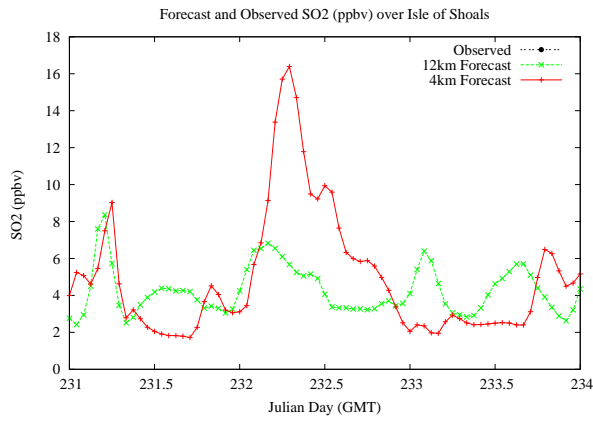

Forecast Results Compared to Measurements over Isle of Shoals

Forecast Results Compared to Measurements over Thompson Farm

Forecast Results Compared to Measurements over Castle Springs

Forecast Results Compared to Measurements over Mountain Washington