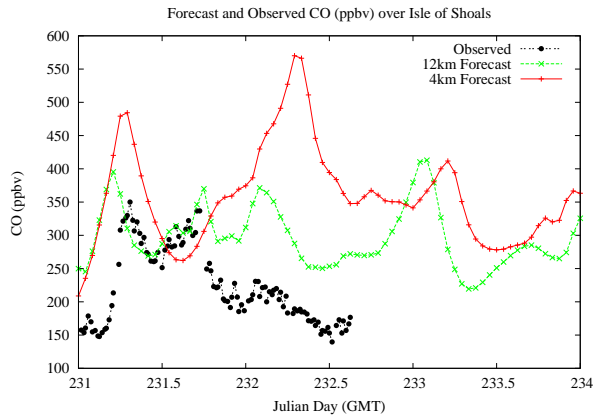

Forecast Results Compared to Measurements over Isle of Shoals

Forecast Results Compared to Measurements over Thompson Farm

Forecast Results Compared to Measurements over Castle Springs

Forecast Results Compared to Measurements over Mountain Washington