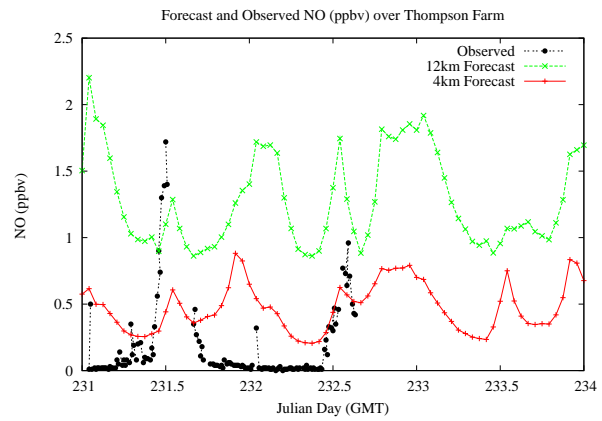

Forecast Results Compared to Measurements over Isle of Shoals

Forecast Results Compared to Measurements over Thompson Farm

Forecast Results Compared to Measurements over Castle Springs

Forecast Results Compared to Measurements over Mountain Washington