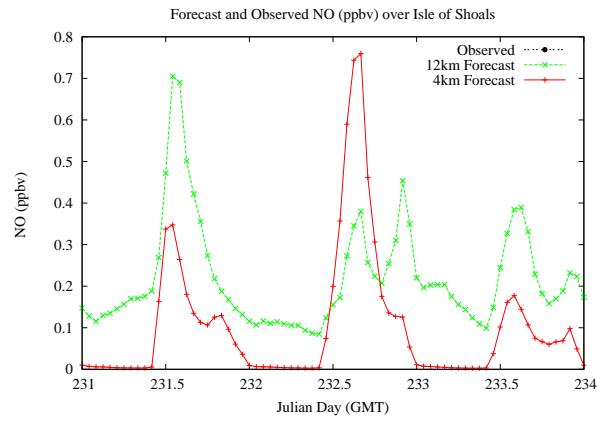

Forecast Results Compared to Measurements over Isle of Shoals

Forecast Results Compared to Measurements over Thompson Farm

Forecast Results Compared to Measurements over Castle Springs

Forecast Results Compared to Measurements over Mountain Washington