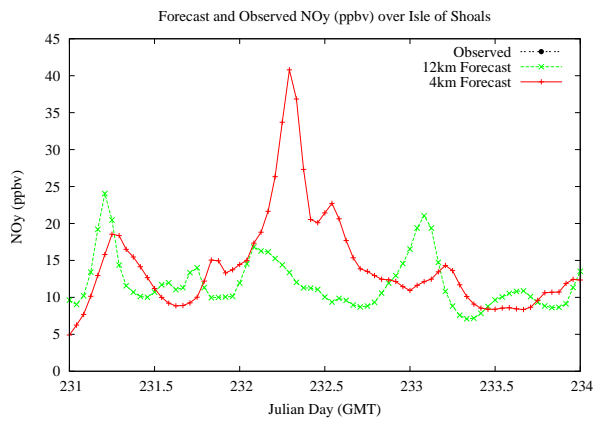

Forecast Results Compared to Measurements over Isle of Shoals

Forecast Results Compared to Measurements over Thompson Farm

Forecast Results Compared to Measurements over Castle Springs

Forecast Results Compared to Measurements over Mountain Washington