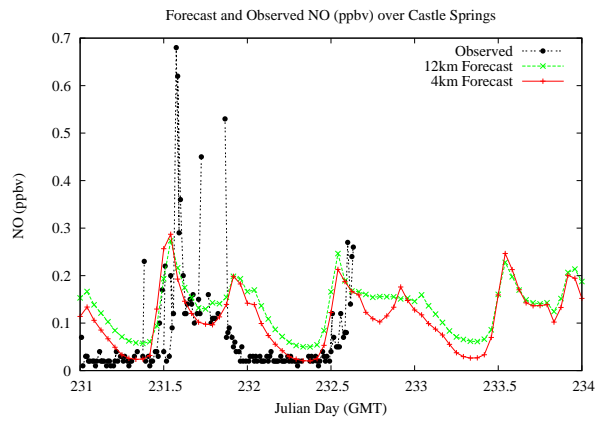

Forecast Results Compared to Measurements over Isle of Shoals

Forecast Results Compared to Measurements over Thompson Farm

Forecast Results Compared to Measurements over Castle Springs

Forecast Results Compared to Measurements over Mountain Washington