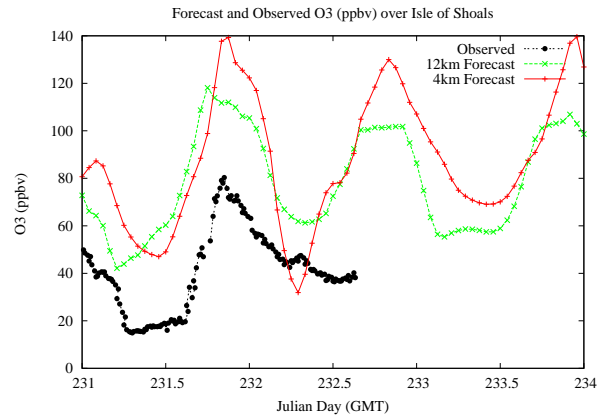

Forecast Results Compared to Measurements over Isle of Shoals

Forecast Results Compared to Measurements over Thompson Farm

Forecast Results Compared to Measurements over Castle Springs

Forecast Results Compared to Measurements over Mountain Washington