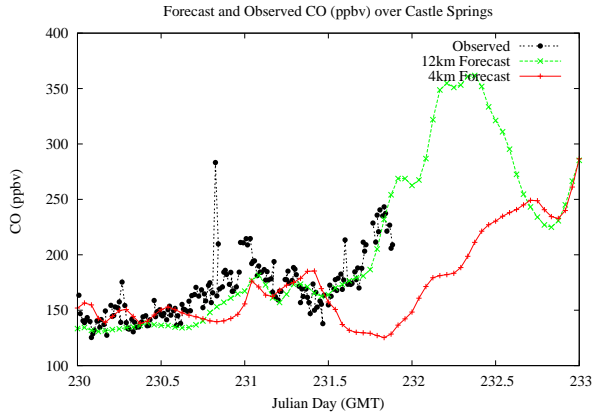

Forecast Results Compared to Measurements over Isle of Shoals

Forecast Results Compared to Measurements over Thompson Farm

Forecast Results Compared to Measurements over Castle Springs

Forecast Results Compared to Measurements over Mountain Washington