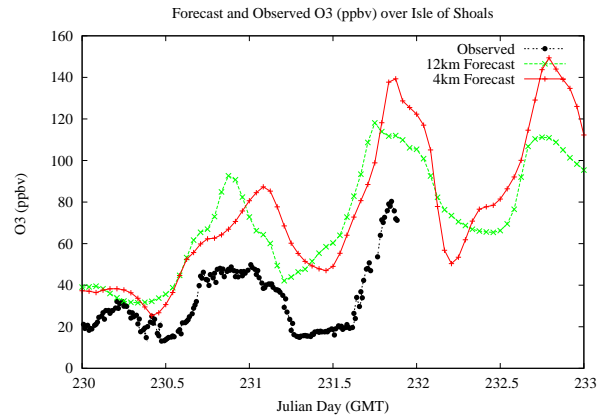

Forecast Results Compared to Measurements over Isle of Shoals

Forecast Results Compared to Measurements over Thompson Farm

Forecast Results Compared to Measurements over Castle Springs

Forecast Results Compared to Measurements over Mountain Washington