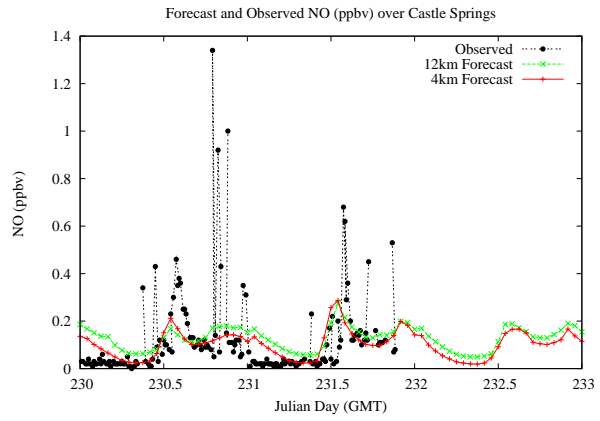

Forecast Results Compared to Measurements over Isle of Shoals

Forecast Results Compared to Measurements over Thompson Farm

Forecast Results Compared to Measurements over Castle Springs

Forecast Results Compared to Measurements over Mountain Washington