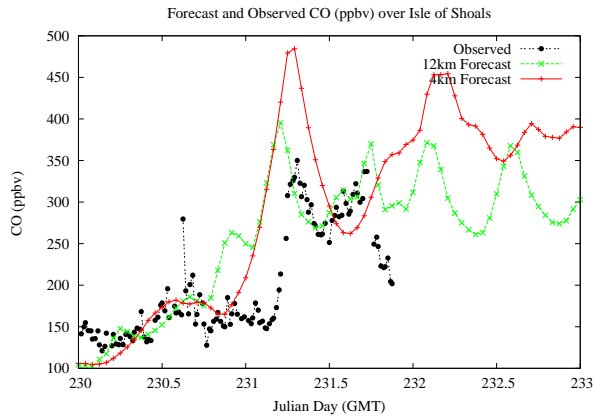

Forecast Results Compared to Measurements over Isle of Shoals

Forecast Results Compared to Measurements over Thompson Farm

Forecast Results Compared to Measurements over Castle Springs

Forecast Results Compared to Measurements over Mountain Washington