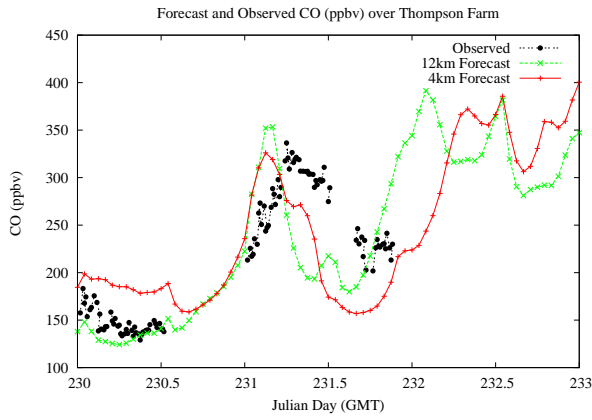

Forecast Results Compared to Measurements over Isle of Shoals

Forecast Results Compared to Measurements over Thompson Farm

Forecast Results Compared to Measurements over Castle Springs

Forecast Results Compared to Measurements over Mountain Washington