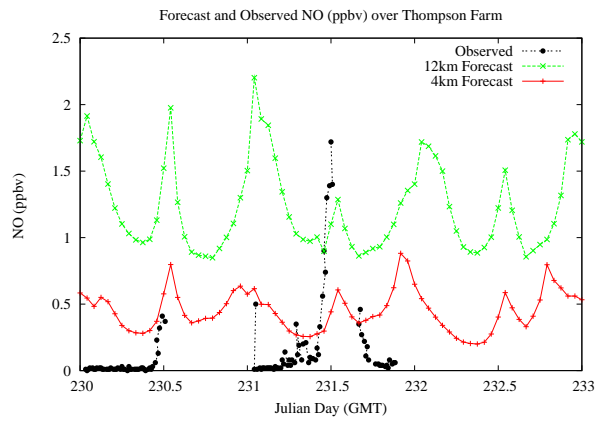

Forecast Results Compared to Measurements over Isle of Shoals

Forecast Results Compared to Measurements over Thompson Farm

Forecast Results Compared to Measurements over Castle Springs

Forecast Results Compared to Measurements over Mountain Washington