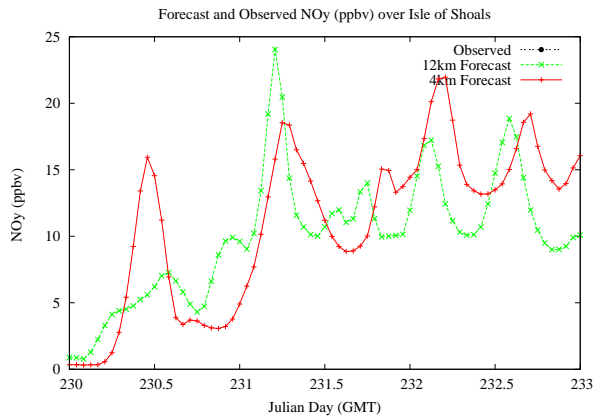

Forecast Results Compared to Measurements over Isle of Shoals

Forecast Results Compared to Measurements over Thompson Farm

Forecast Results Compared to Measurements over Castle Springs

Forecast Results Compared to Measurements over Mountain Washington