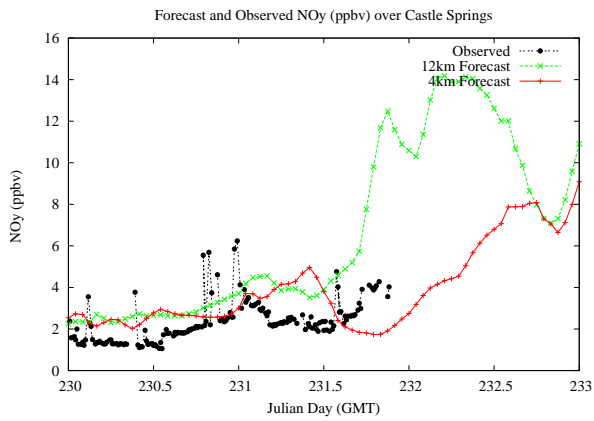

Forecast Results Compared to Measurements over Isle of Shoals

Forecast Results Compared to Measurements over Thompson Farm

Forecast Results Compared to Measurements over Castle Springs

Forecast Results Compared to Measurements over Mountain Washington