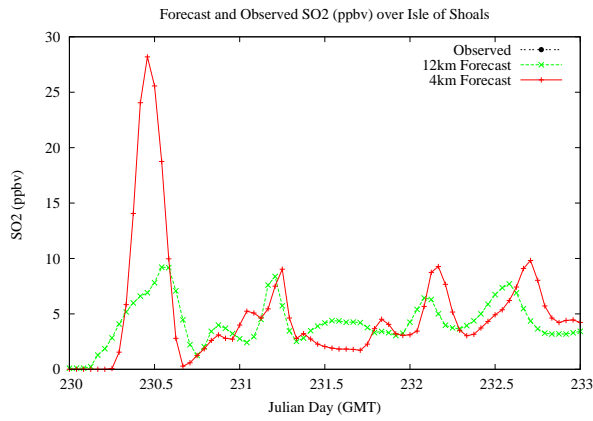

Forecast Results Compared to Measurements over Isle of Shoals

Forecast Results Compared to Measurements over Thompson Farm

Forecast Results Compared to Measurements over Castle Springs

Forecast Results Compared to Measurements over Mountain Washington