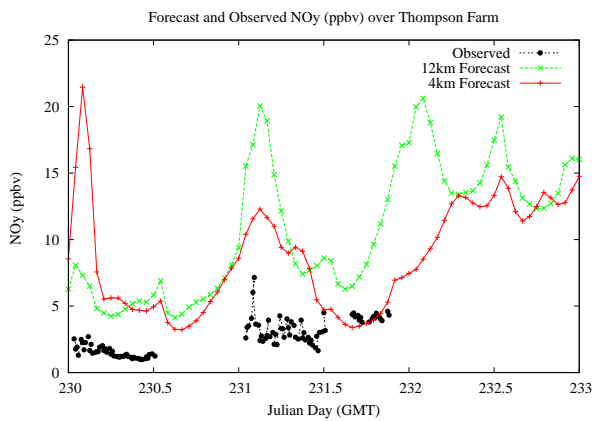

Forecast Results Compared to Measurements over Isle of Shoals

Forecast Results Compared to Measurements over Thompson Farm

Forecast Results Compared to Measurements over Castle Springs

Forecast Results Compared to Measurements over Mountain Washington