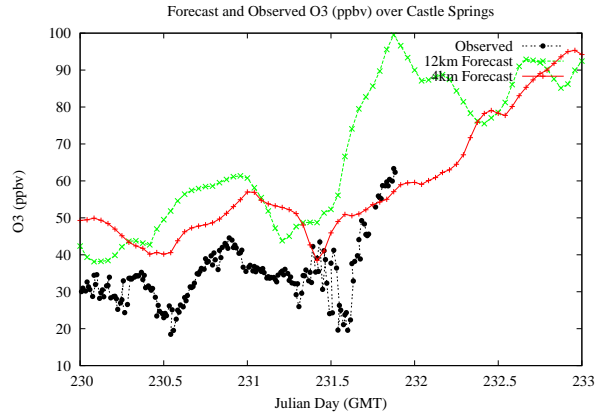

Forecast Results Compared to Measurements over Isle of Shoals

Forecast Results Compared to Measurements over Thompson Farm

Forecast Results Compared to Measurements over Castle Springs

Forecast Results Compared to Measurements over Mountain Washington