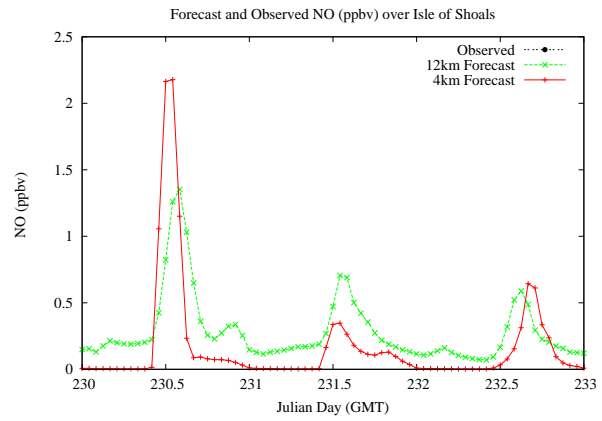

Forecast Results Compared to Measurements over Isle of Shoals

Forecast Results Compared to Measurements over Thompson Farm

Forecast Results Compared to Measurements over Castle Springs

Forecast Results Compared to Measurements over Mountain Washington