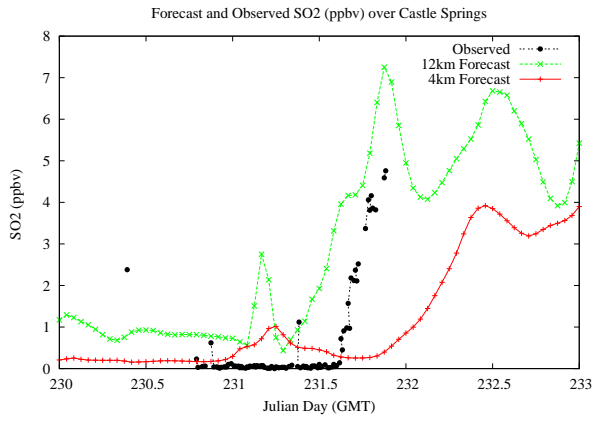

Forecast Results Compared to Measurements over Isle of Shoals

Forecast Results Compared to Measurements over Thompson Farm

Forecast Results Compared to Measurements over Castle Springs

Forecast Results Compared to Measurements over Mountain Washington