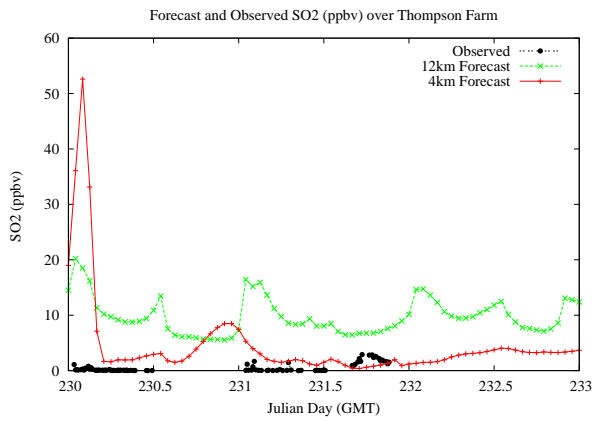

Forecast Results Compared to Measurements over Isle of Shoals

Forecast Results Compared to Measurements over Thompson Farm

Forecast Results Compared to Measurements over Castle Springs

Forecast Results Compared to Measurements over Mountain Washington