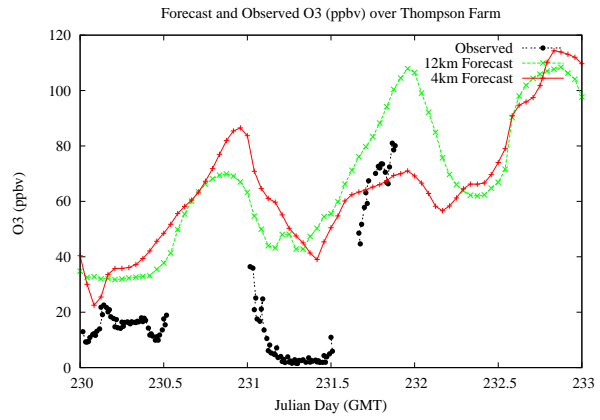

Forecast Results Compared to Measurements over Isle of Shoals

Forecast Results Compared to Measurements over Thompson Farm

Forecast Results Compared to Measurements over Castle Springs

Forecast Results Compared to Measurements over Mountain Washington