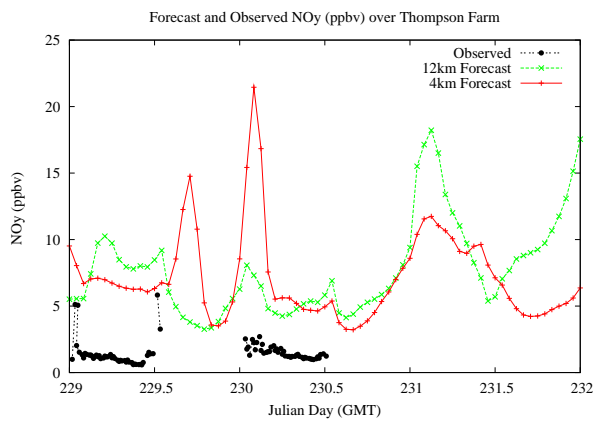

# Forecast Results Compared to Measurements over Isle of Shoals

## Forecast Results Compared to Measurements over Thompson Farm

# Forecast Results Compared to Measurements over Castle Springs

# Forecast Results Compared to Measurements over Mountain Washington