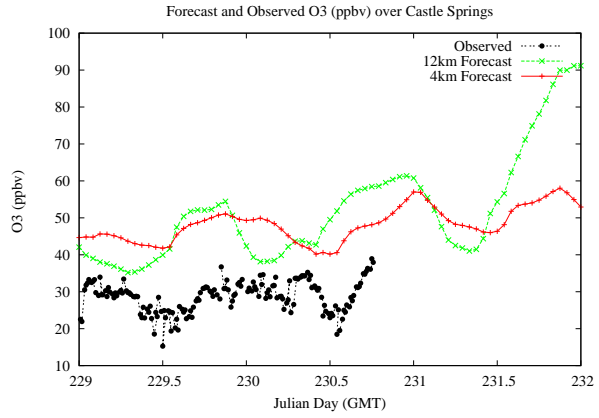

# Forecast Results Compared to Measurements over Isle of Shoals

## Forecast Results Compared to Measurements over Thompson Farm

# Forecast Results Compared to Measurements over Castle Springs

# Forecast Results Compared to Measurements over Mountain Washington