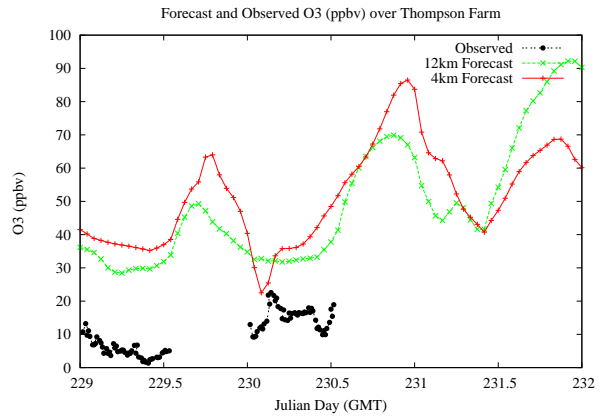

# Forecast Results Compared to Measurements over Isle of Shoals

## Forecast Results Compared to Measurements over Thompson Farm

# Forecast Results Compared to Measurements over Castle Springs

# Forecast Results Compared to Measurements over Mountain Washington