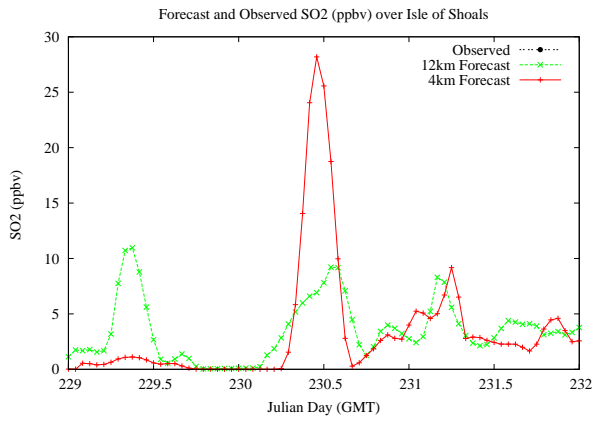

# Forecast Results Compared to Measurements over Isle of Shoals

## Forecast Results Compared to Measurements over Thompson Farm

# Forecast Results Compared to Measurements over Castle Springs

# Forecast Results Compared to Measurements over Mountain Washington