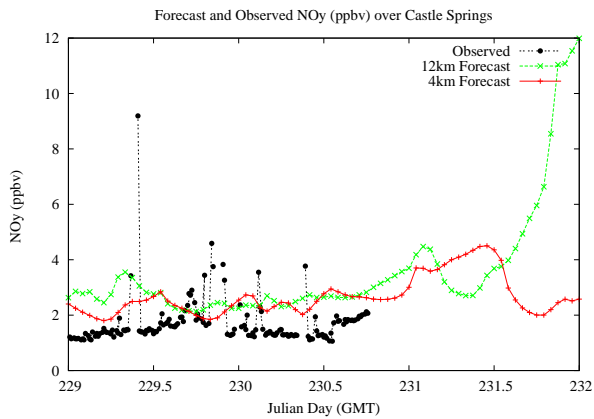

# Forecast Results Compared to Measurements over Isle of Shoals

## Forecast Results Compared to Measurements over Thompson Farm

# Forecast Results Compared to Measurements over Castle Springs

# Forecast Results Compared to Measurements over Mountain Washington