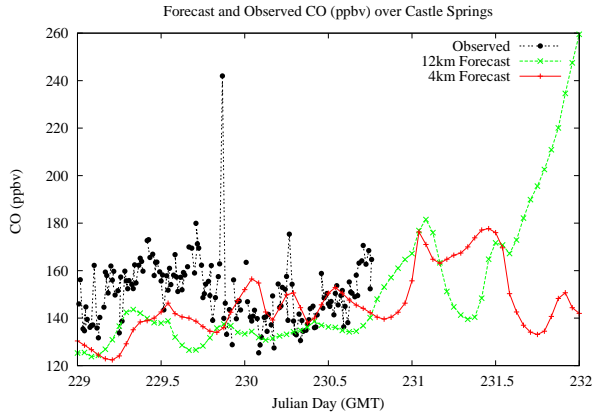

# Forecast Results Compared to Measurements over Isle of Shoals

## Forecast Results Compared to Measurements over Thompson Farm

# Forecast Results Compared to Measurements over Castle Springs

# Forecast Results Compared to Measurements over Mountain Washington