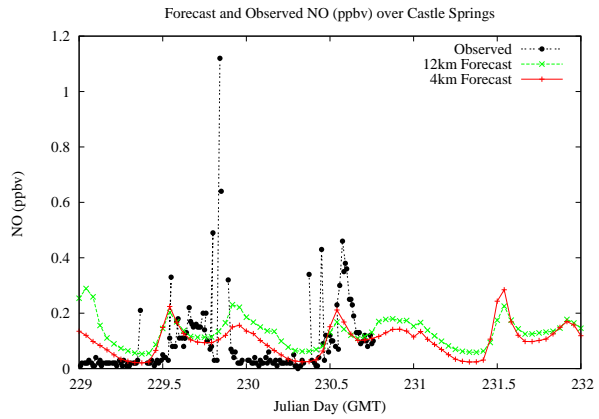

# Forecast Results Compared to Measurements over Isle of Shoals

## Forecast Results Compared to Measurements over Thompson Farm

# Forecast Results Compared to Measurements over Castle Springs

# Forecast Results Compared to Measurements over Mountain Washington