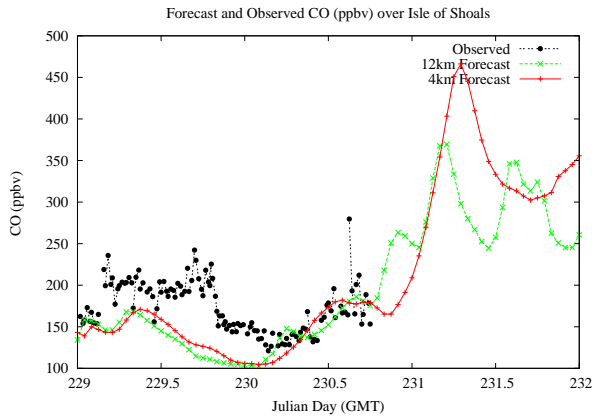

# Forecast Results Compared to Measurements over Isle of Shoals

## Forecast Results Compared to Measurements over Thompson Farm

# Forecast Results Compared to Measurements over Castle Springs

# Forecast Results Compared to Measurements over Mountain Washington