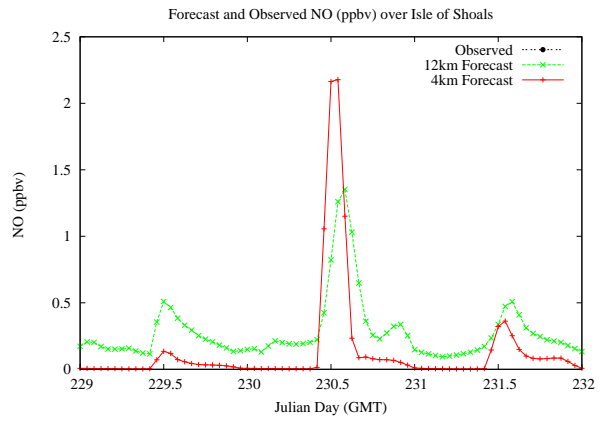

# Forecast Results Compared to Measurements over Isle of Shoals

## Forecast Results Compared to Measurements over Thompson Farm

# Forecast Results Compared to Measurements over Castle Springs

# Forecast Results Compared to Measurements over Mountain Washington