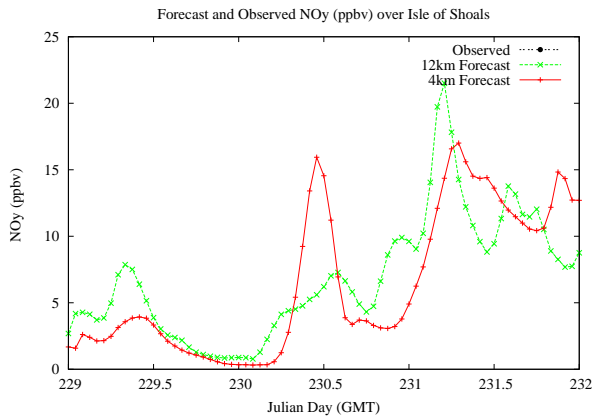

# Forecast Results Compared to Measurements over Isle of Shoals

## Forecast Results Compared to Measurements over Thompson Farm

# Forecast Results Compared to Measurements over Castle Springs

# Forecast Results Compared to Measurements over Mountain Washington