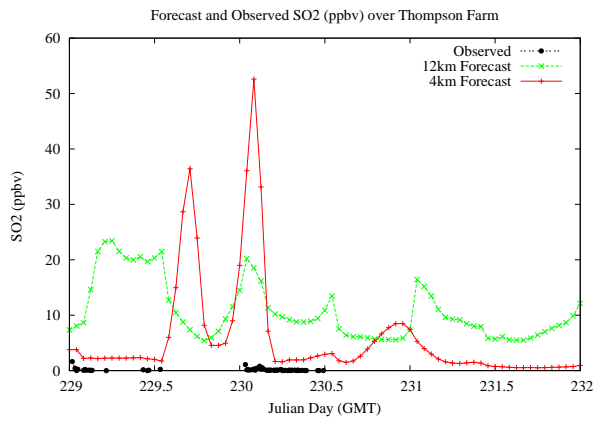

# Forecast Results Compared to Measurements over Isle of Shoals

## Forecast Results Compared to Measurements over Thompson Farm

# Forecast Results Compared to Measurements over Castle Springs

# Forecast Results Compared to Measurements over Mountain Washington