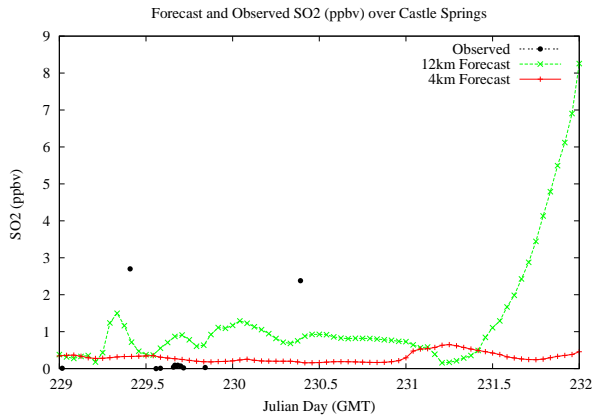

# Forecast Results Compared to Measurements over Isle of Shoals

## Forecast Results Compared to Measurements over Thompson Farm

# Forecast Results Compared to Measurements over Castle Springs

# Forecast Results Compared to Measurements over Mountain Washington