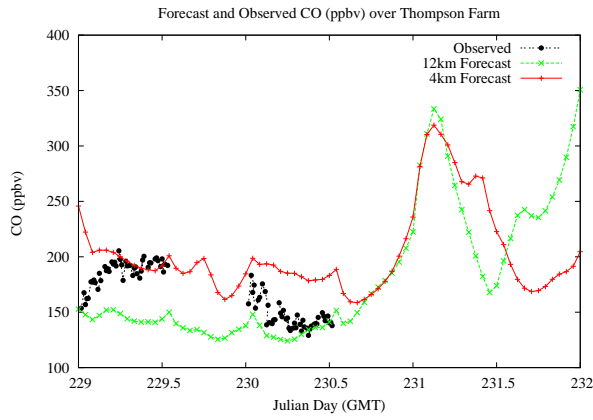

# Forecast Results Compared to Measurements over Isle of Shoals

## Forecast Results Compared to Measurements over Thompson Farm

# Forecast Results Compared to Measurements over Castle Springs

# Forecast Results Compared to Measurements over Mountain Washington