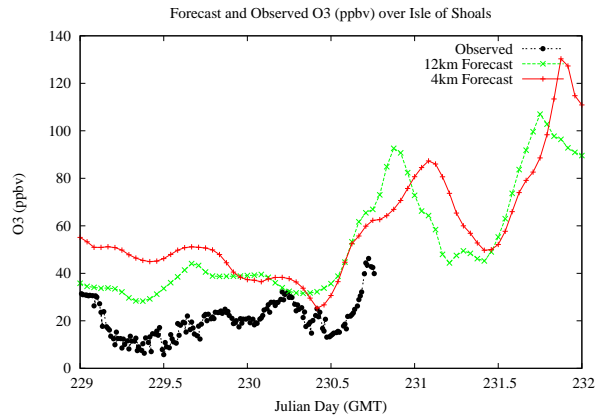

# Forecast Results Compared to Measurements over Isle of Shoals

## Forecast Results Compared to Measurements over Thompson Farm

# Forecast Results Compared to Measurements over Castle Springs