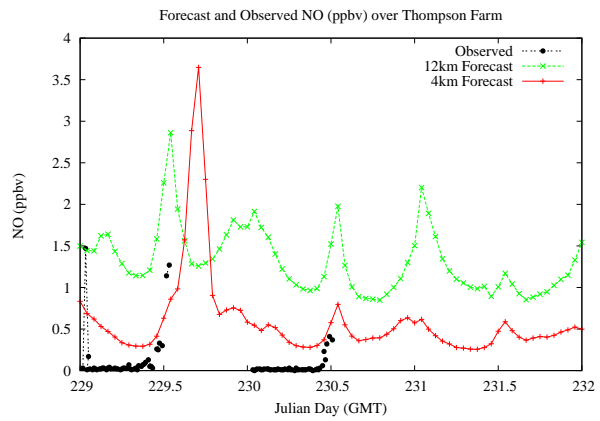

# Forecast Results Compared to Measurements over Isle of Shoals

## Forecast Results Compared to Measurements over Thompson Farm

# Forecast Results Compared to Measurements over Castle Springs

# Forecast Results Compared to Measurements over Mountain Washington