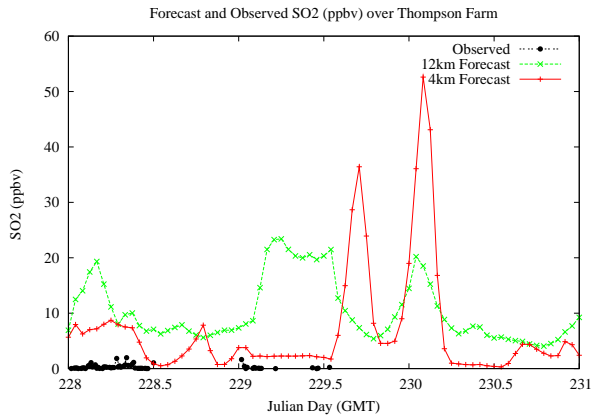

Forecast Results Compared to Measurements over Isle of Shoals

Forecast Results Compared to Measurements over Thompson Farm

Forecast Results Compared to Measurements over Castle Springs

Forecast Results Compared to Measurements over Mountain Washington