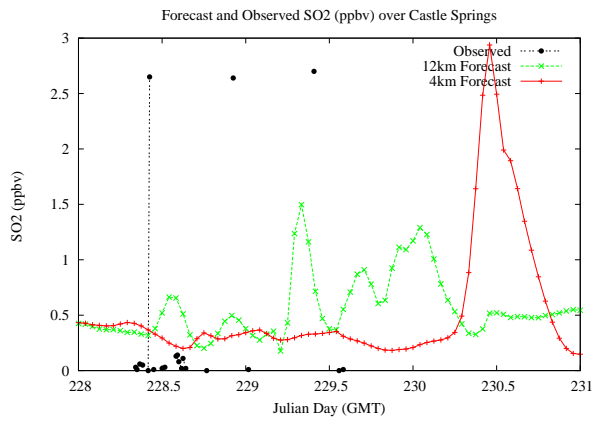

Forecast Results Compared to Measurements over Isle of Shoals

Forecast Results Compared to Measurements over Thompson Farm

Forecast Results Compared to Measurements over Castle Springs

Forecast Results Compared to Measurements over Mountain Washington