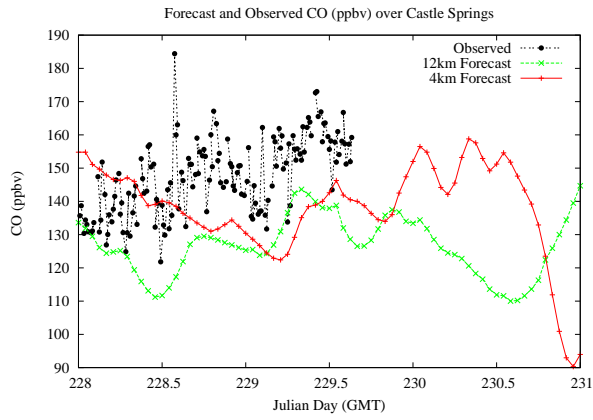

Forecast Results Compared to Measurements over Isle of Shoals

Forecast Results Compared to Measurements over Thompson Farm

Forecast Results Compared to Measurements over Castle Springs

Forecast Results Compared to Measurements over Mountain Washington