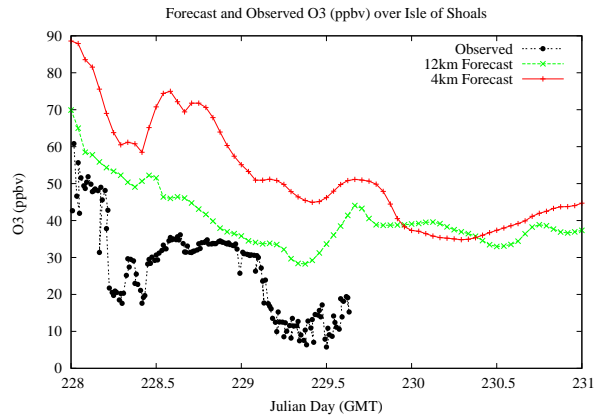

Forecast Results Compared to Measurements over Isle of Shoals

Forecast Results Compared to Measurements over Thompson Farm

Forecast Results Compared to Measurements over Castle Springs

Forecast Results Compared to Measurements over Mountain Washington