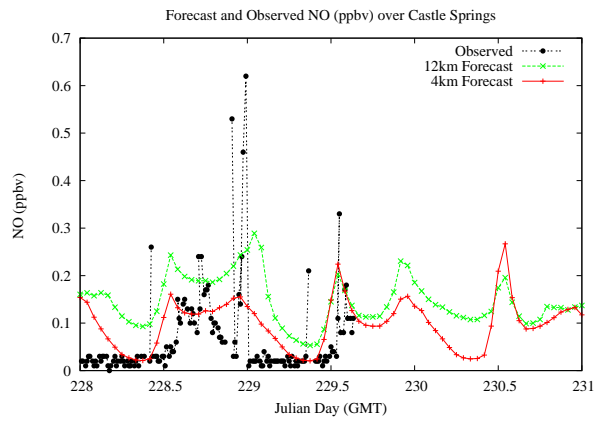

Forecast Results Compared to Measurements over Isle of Shoals

Forecast Results Compared to Measurements over Thompson Farm

Forecast Results Compared to Measurements over Castle Springs

Forecast Results Compared to Measurements over Mountain Washington