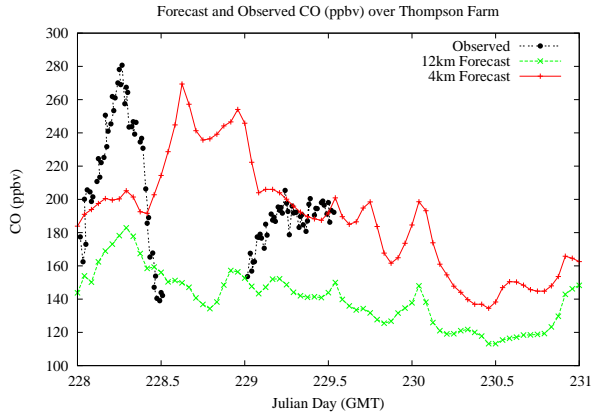

Forecast Results Compared to Measurements over Isle of Shoals

Forecast Results Compared to Measurements over Thompson Farm

Forecast Results Compared to Measurements over Castle Springs

Forecast Results Compared to Measurements over Mountain Washington