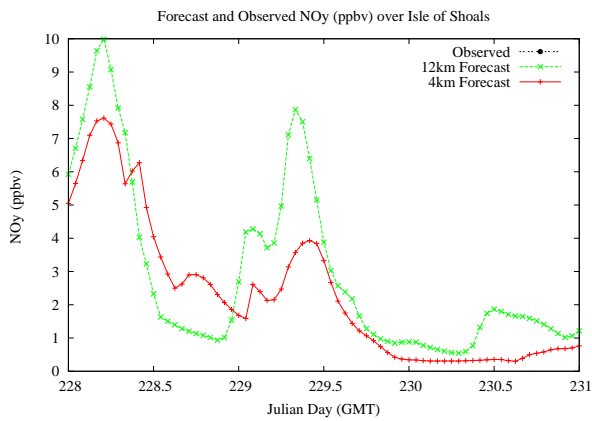

Forecast Results Compared to Measurements over Isle of Shoals

Forecast Results Compared to Measurements over Thompson Farm

Forecast Results Compared to Measurements over Castle Springs

Forecast Results Compared to Measurements over Mountain Washington