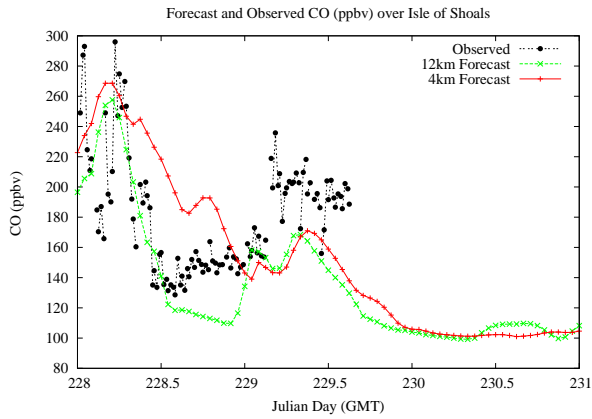

Forecast Results Compared to Measurements over Isle of Shoals

Forecast Results Compared to Measurements over Thompson Farm

Forecast Results Compared to Measurements over Castle Springs

Forecast Results Compared to Measurements over Mountain Washington