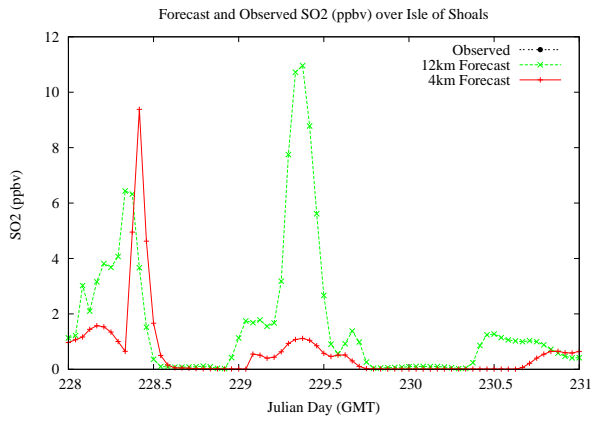

Forecast Results Compared to Measurements over Isle of Shoals

Forecast Results Compared to Measurements over Thompson Farm

Forecast Results Compared to Measurements over Castle Springs

Forecast Results Compared to Measurements over Mountain Washington