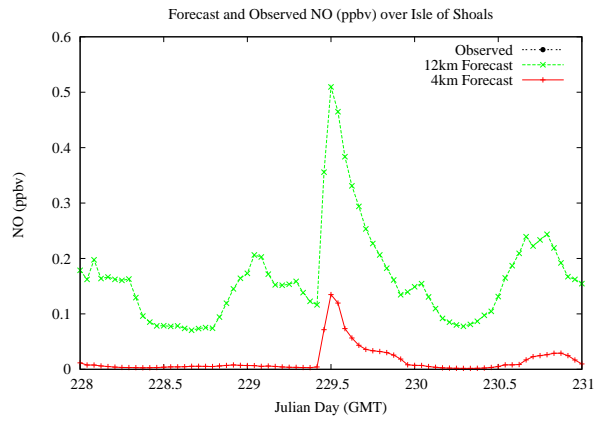

Forecast Results Compared to Measurements over Isle of Shoals

Forecast Results Compared to Measurements over Thompson Farm

Forecast Results Compared to Measurements over Castle Springs

Forecast Results Compared to Measurements over Mountain Washington