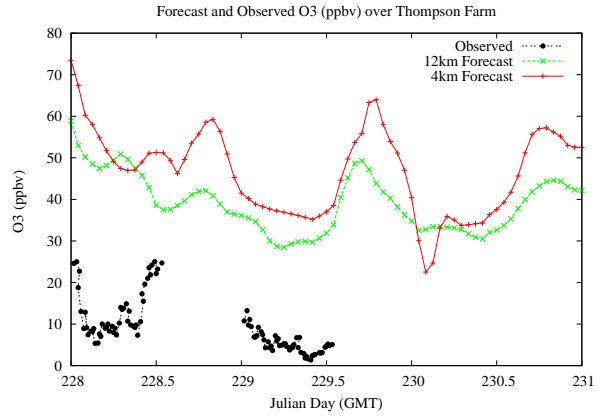

Forecast Results Compared to Measurements over Isle of Shoals

Forecast Results Compared to Measurements over Thompson Farm

Forecast Results Compared to Measurements over Castle Springs

Forecast Results Compared to Measurements over Mountain Washington