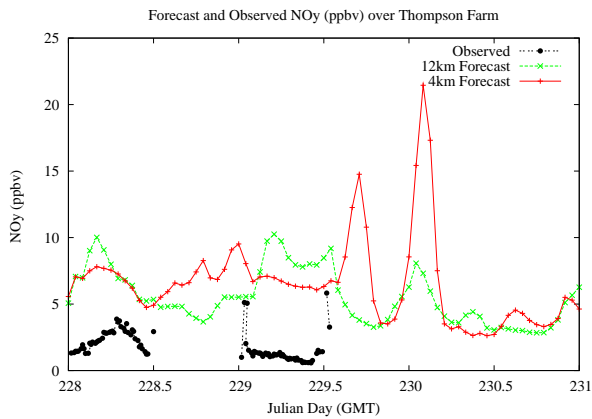

Forecast Results Compared to Measurements over Isle of Shoals

Forecast Results Compared to Measurements over Thompson Farm

Forecast Results Compared to Measurements over Castle Springs

Forecast Results Compared to Measurements over Mountain Washington