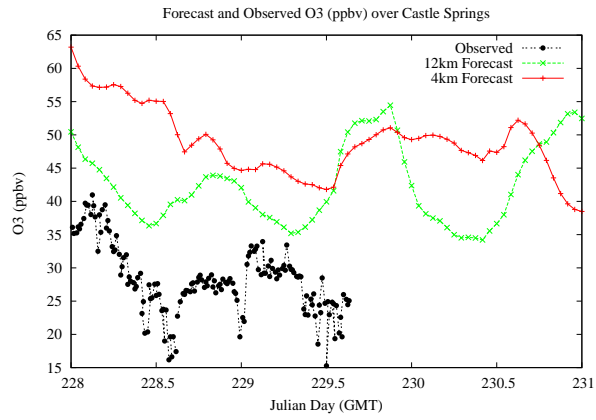

Forecast Results Compared to Measurements over Isle of Shoals

Forecast Results Compared to Measurements over Thompson Farm

Forecast Results Compared to Measurements over Castle Springs

Forecast Results Compared to Measurements over Mountain Washington