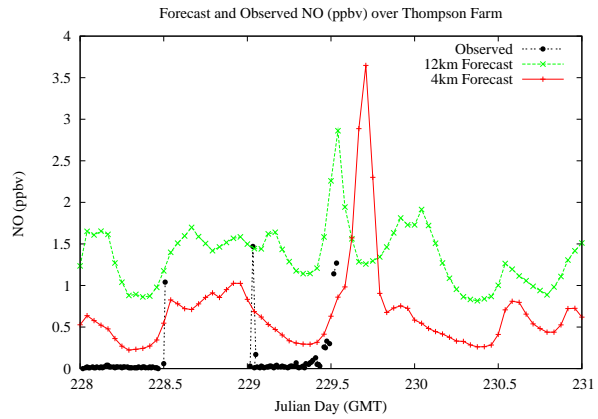

Forecast Results Compared to Measurements over Isle of Shoals

Forecast Results Compared to Measurements over Thompson Farm

Forecast Results Compared to Measurements over Castle Springs

Forecast Results Compared to Measurements over Mountain Washington