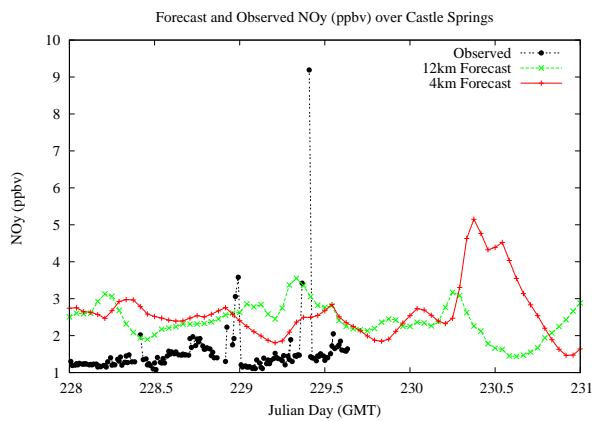

Forecast Results Compared to Measurements over Isle of Shoals

Forecast Results Compared to Measurements over Thompson Farm

Forecast Results Compared to Measurements over Castle Springs

Forecast Results Compared to Measurements over Mountain Washington