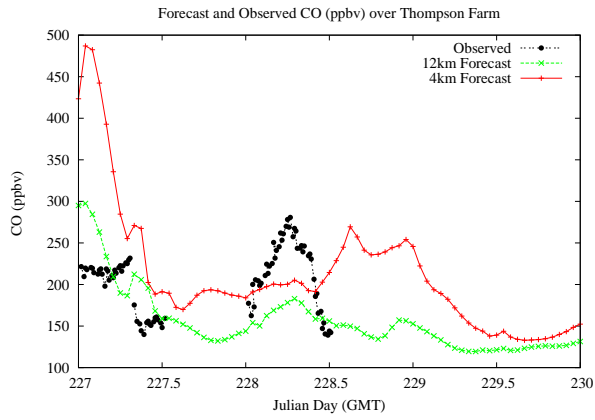

Forecast Results Compared to Measurements over Isle of Shoals

Forecast Results Compared to Measurements over Thompson Farm

Forecast Results Compared to Measurements over Castle Springs

Forecast Results Compared to Measurements over Mountain Washington