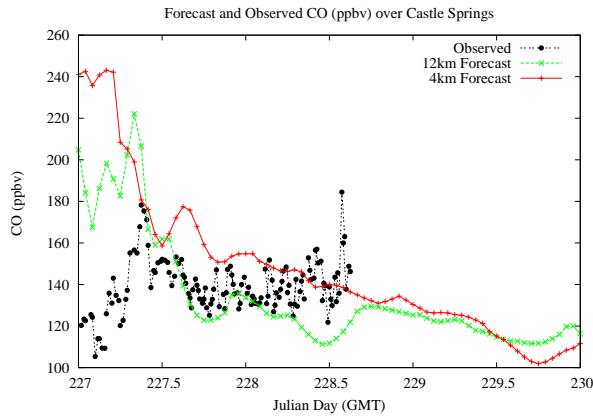

Forecast Results Compared to Measurements over Isle of Shoals

Forecast Results Compared to Measurements over Thompson Farm

Forecast Results Compared to Measurements over Castle Springs

Forecast Results Compared to Measurements over Mountain Washington