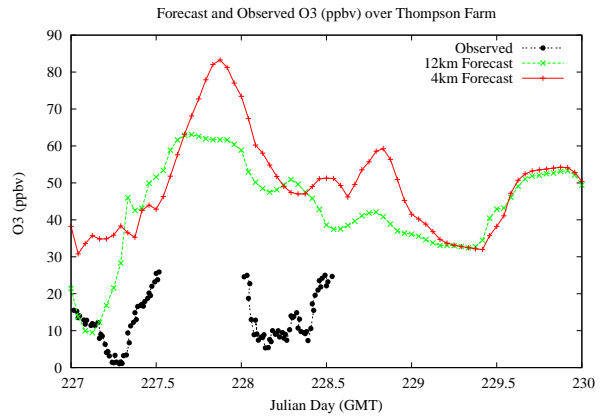

Forecast Results Compared to Measurements over Isle of Shoals

Forecast Results Compared to Measurements over Thompson Farm

Forecast Results Compared to Measurements over Castle Springs

Forecast Results Compared to Measurements over Mountain Washington