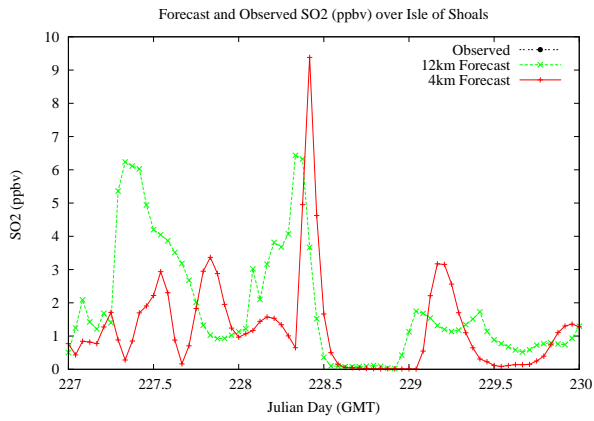

Forecast Results Compared to Measurements over Isle of Shoals

Forecast Results Compared to Measurements over Thompson Farm

Forecast Results Compared to Measurements over Castle Springs

Forecast Results Compared to Measurements over Mountain Washington