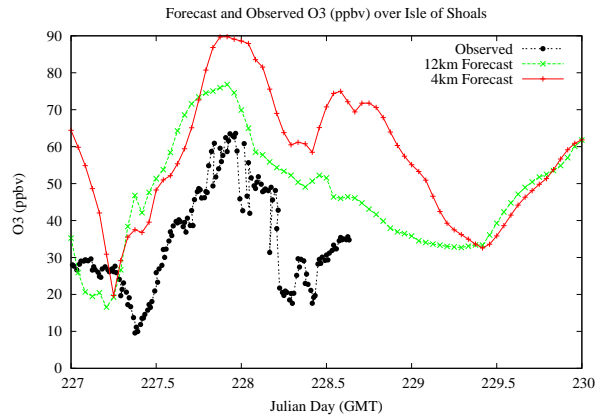

Forecast Results Compared to Measurements over Isle of Shoals

Forecast Results Compared to Measurements over Thompson Farm

Forecast Results Compared to Measurements over Castle Springs

Forecast Results Compared to Measurements over Mountain Washington