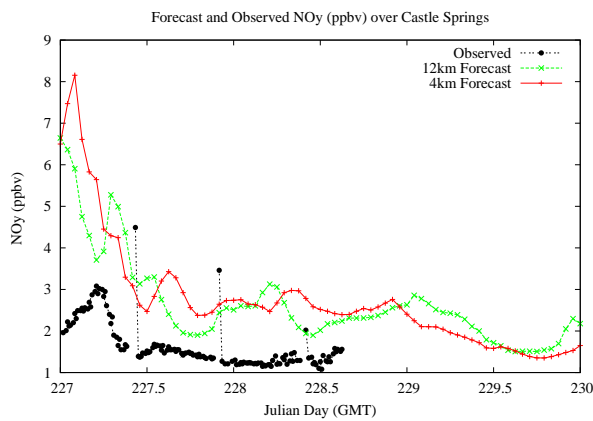

Forecast Results Compared to Measurements over Isle of Shoals

Forecast Results Compared to Measurements over Thompson Farm

Forecast Results Compared to Measurements over Castle Springs

Forecast Results Compared to Measurements over Mountain Washington