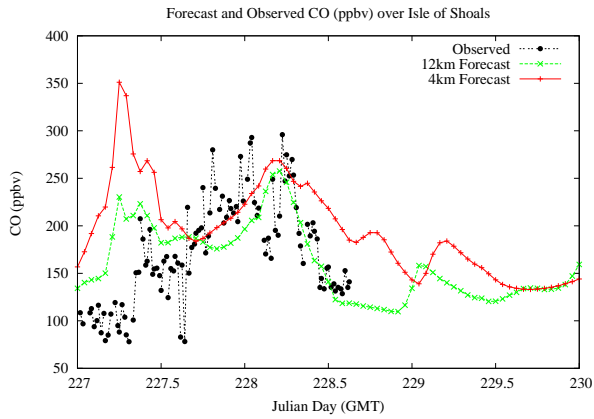

Forecast Results Compared to Measurements over Isle of Shoals

Forecast Results Compared to Measurements over Thompson Farm

Forecast Results Compared to Measurements over Castle Springs

Forecast Results Compared to Measurements over Mountain Washington