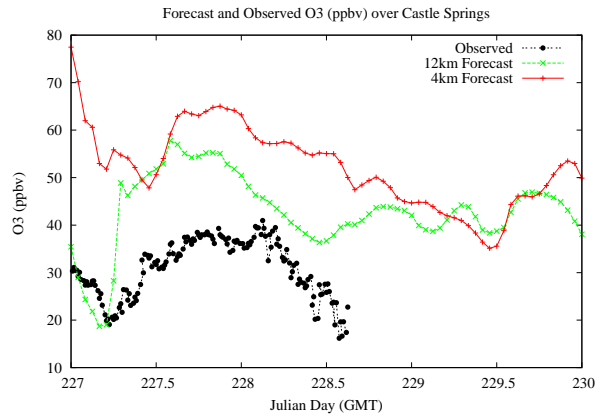

Forecast Results Compared to Measurements over Isle of Shoals

Forecast Results Compared to Measurements over Thompson Farm

Forecast Results Compared to Measurements over Castle Springs

Forecast Results Compared to Measurements over Mountain Washington