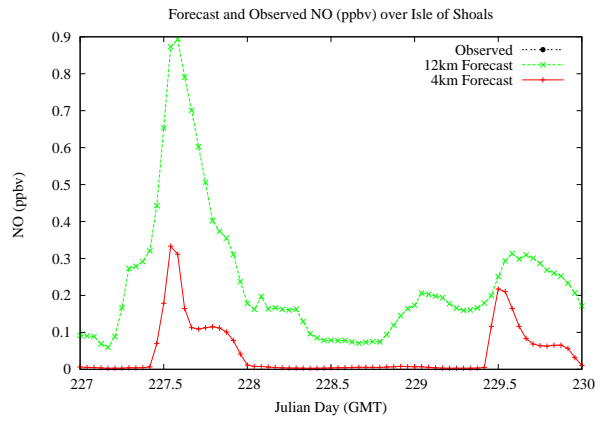

Forecast Results Compared to Measurements over Isle of Shoals

Forecast Results Compared to Measurements over Thompson Farm

Forecast Results Compared to Measurements over Castle Springs

Forecast Results Compared to Measurements over Mountain Washington