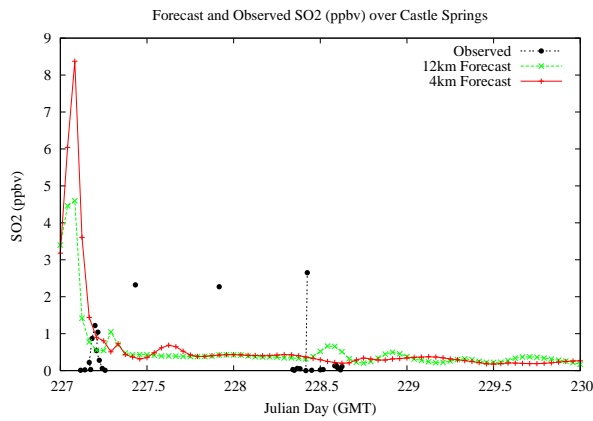

Forecast Results Compared to Measurements over Isle of Shoals

Forecast Results Compared to Measurements over Thompson Farm

Forecast Results Compared to Measurements over Castle Springs

Forecast Results Compared to Measurements over Mountain Washington