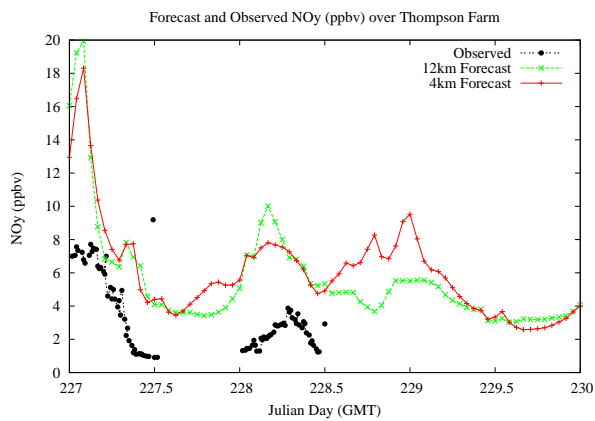

Forecast Results Compared to Measurements over Isle of Shoals

Forecast Results Compared to Measurements over Thompson Farm

Forecast Results Compared to Measurements over Castle Springs

Forecast Results Compared to Measurements over Mountain Washington