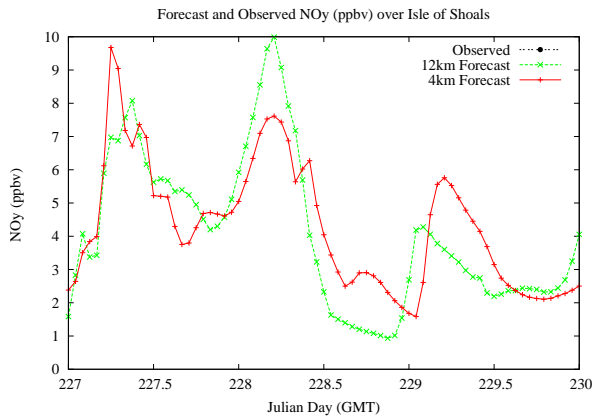

Forecast Results Compared to Measurements over Isle of Shoals

Forecast Results Compared to Measurements over Thompson Farm

Forecast Results Compared to Measurements over Castle Springs

Forecast Results Compared to Measurements over Mountain Washington