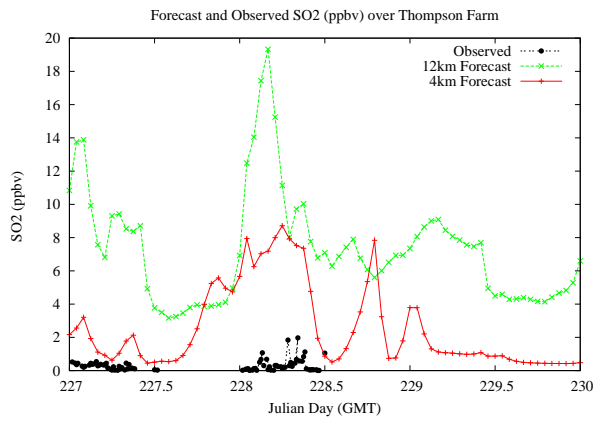

Forecast Results Compared to Measurements over Isle of Shoals

Forecast Results Compared to Measurements over Thompson Farm

Forecast Results Compared to Measurements over Castle Springs

Forecast Results Compared to Measurements over Mountain Washington