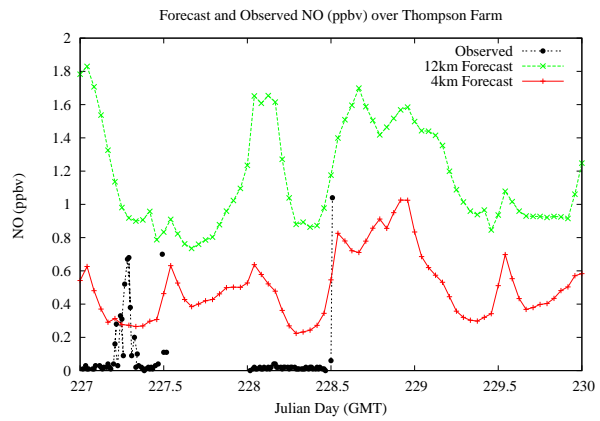

Forecast Results Compared to Measurements over Isle of Shoals

Forecast Results Compared to Measurements over Thompson Farm

Forecast Results Compared to Measurements over Castle Springs

Forecast Results Compared to Measurements over Mountain Washington