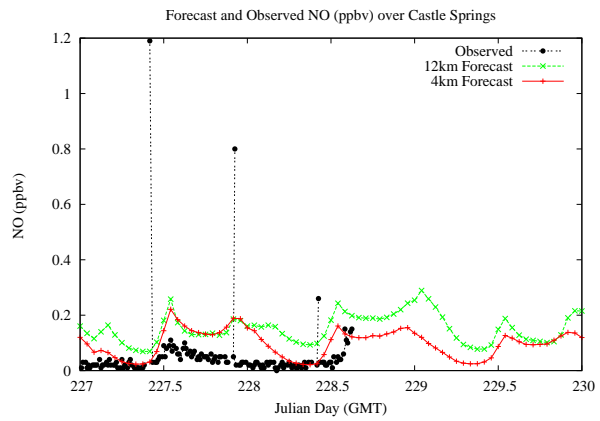

Forecast Results Compared to Measurements over Isle of Shoals

Forecast Results Compared to Measurements over Thompson Farm

Forecast Results Compared to Measurements over Castle Springs

Forecast Results Compared to Measurements over Mountain Washington