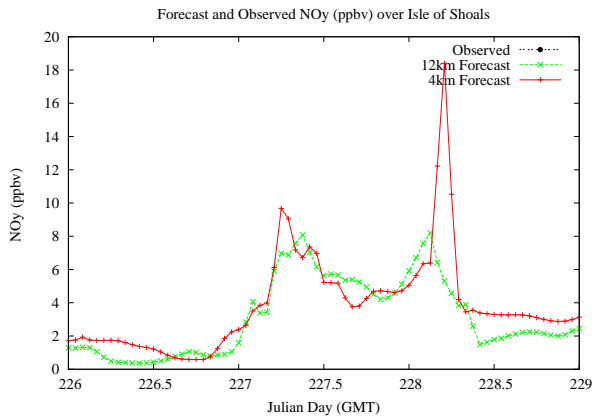

Forecast Results Compared to Measurements over Isle of Shoals

Forecast Results Compared to Measurements over Thompson Farm

Forecast Results Compared to Measurements over Castle Springs

Forecast Results Compared to Measurements over Mountain Washington