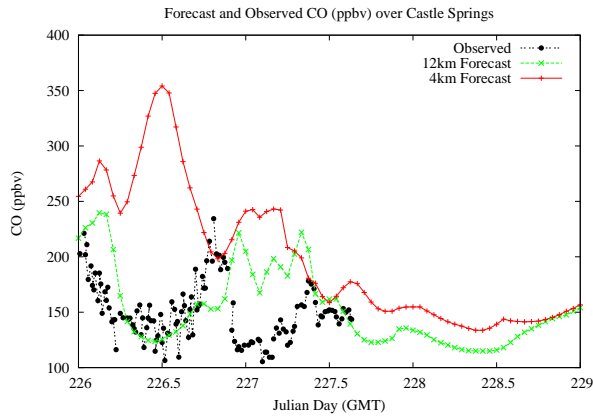

Forecast Results Compared to Measurements over Isle of Shoals

Forecast Results Compared to Measurements over Thompson Farm

Forecast Results Compared to Measurements over Castle Springs

Forecast Results Compared to Measurements over Mountain Washington