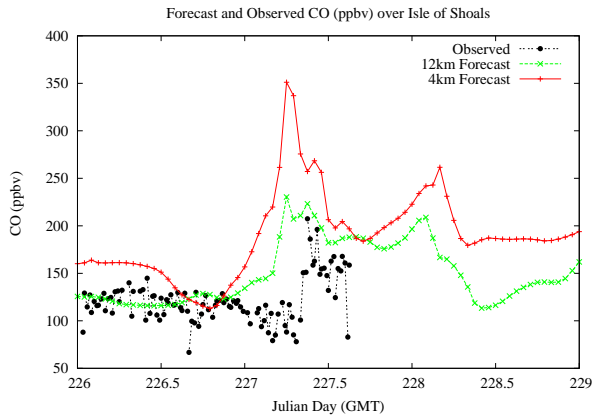

Forecast Results Compared to Measurements over Isle of Shoals

Forecast Results Compared to Measurements over Thompson Farm

Forecast Results Compared to Measurements over Castle Springs

Forecast Results Compared to Measurements over Mountain Washington