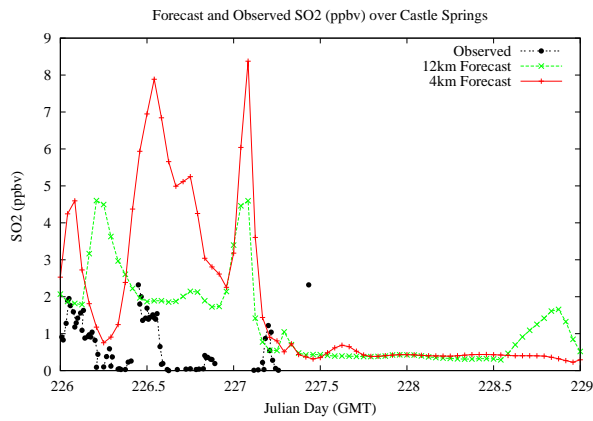

Forecast Results Compared to Measurements over Isle of Shoals

Forecast Results Compared to Measurements over Thompson Farm

Forecast Results Compared to Measurements over Castle Springs

Forecast Results Compared to Measurements over Mountain Washington