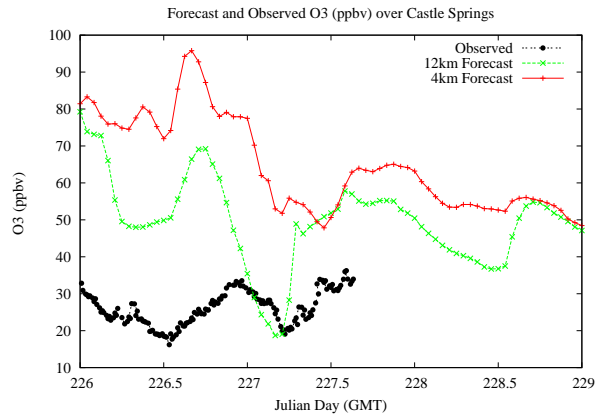

Forecast Results Compared to Measurements over Isle of Shoals

Forecast Results Compared to Measurements over Thompson Farm

Forecast Results Compared to Measurements over Castle Springs

Forecast Results Compared to Measurements over Mountain Washington