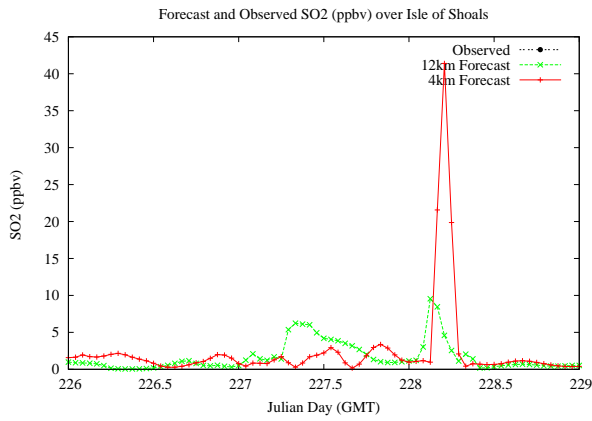

Forecast Results Compared to Measurements over Isle of Shoals

Forecast Results Compared to Measurements over Thompson Farm

Forecast Results Compared to Measurements over Castle Springs

Forecast Results Compared to Measurements over Mountain Washington