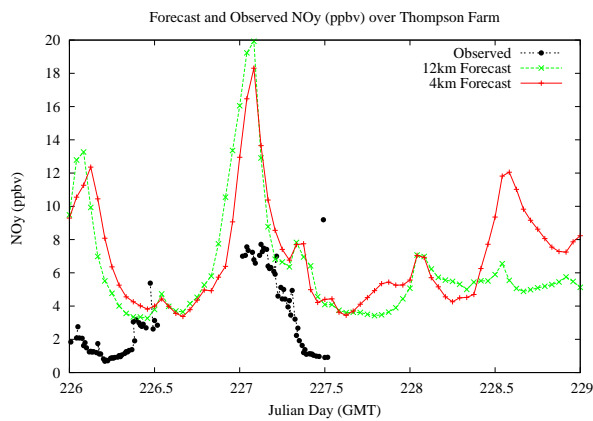

Forecast Results Compared to Measurements over Isle of Shoals

Forecast Results Compared to Measurements over Thompson Farm

Forecast Results Compared to Measurements over Castle Springs

Forecast Results Compared to Measurements over Mountain Washington