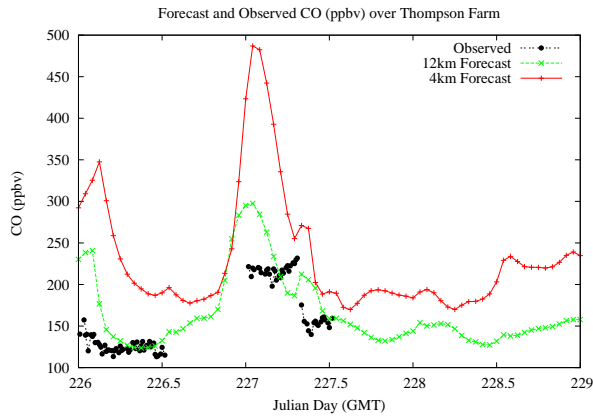

Forecast Results Compared to Measurements over Isle of Shoals

Forecast Results Compared to Measurements over Thompson Farm

Forecast Results Compared to Measurements over Castle Springs

Forecast Results Compared to Measurements over Mountain Washington