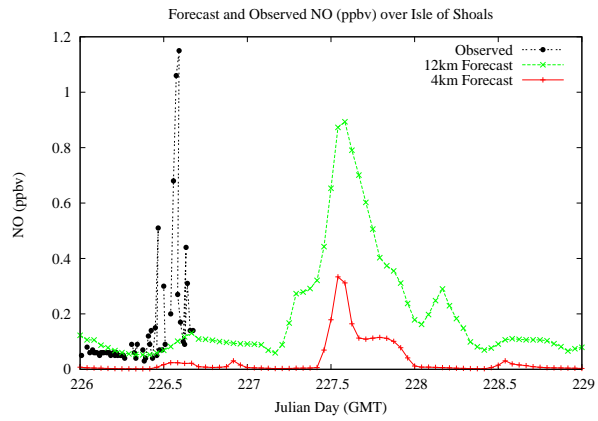

Forecast Results Compared to Measurements over Isle of Shoals

Forecast Results Compared to Measurements over Thompson Farm

Forecast Results Compared to Measurements over Castle Springs

Forecast Results Compared to Measurements over Mountain Washington