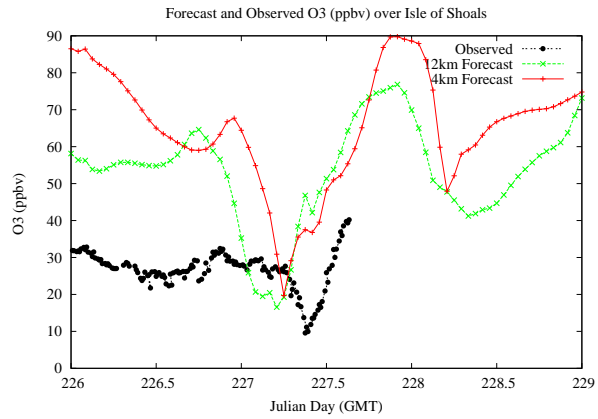

Forecast Results Compared to Measurements over Isle of Shoals

Forecast Results Compared to Measurements over Thompson Farm

Forecast Results Compared to Measurements over Castle Springs

Forecast Results Compared to Measurements over Mountain Washington