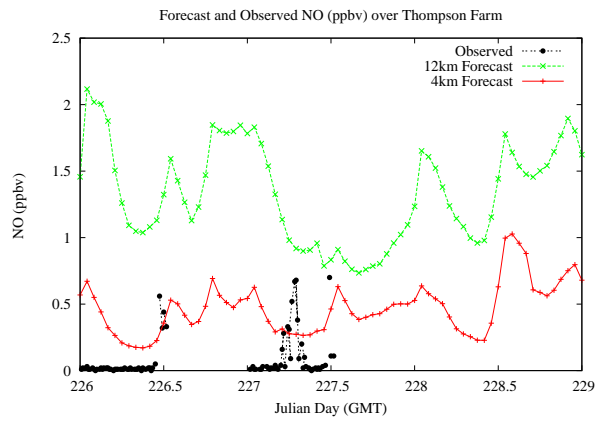

Forecast Results Compared to Measurements over Isle of Shoals

Forecast Results Compared to Measurements over Thompson Farm

Forecast Results Compared to Measurements over Castle Springs

Forecast Results Compared to Measurements over Mountain Washington