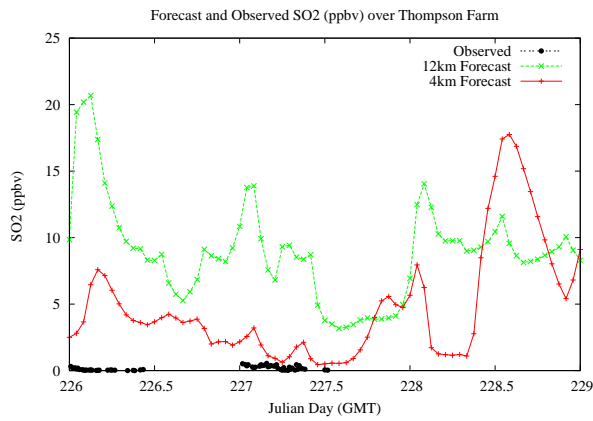

Forecast Results Compared to Measurements over Isle of Shoals

Forecast Results Compared to Measurements over Thompson Farm

Forecast Results Compared to Measurements over Castle Springs

Forecast Results Compared to Measurements over Mountain Washington