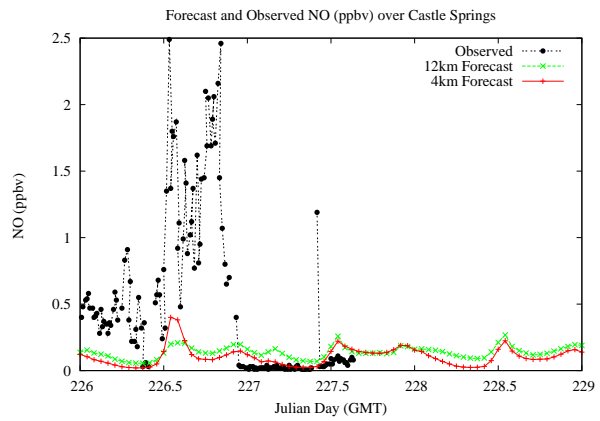

Forecast Results Compared to Measurements over Isle of Shoals

Forecast Results Compared to Measurements over Thompson Farm

Forecast Results Compared to Measurements over Castle Springs

Forecast Results Compared to Measurements over Mountain Washington