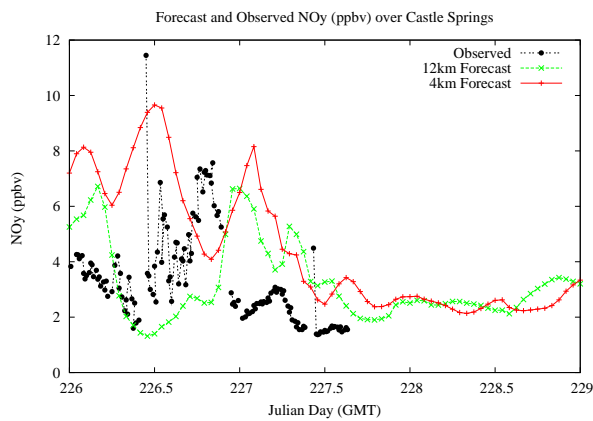

Forecast Results Compared to Measurements over Isle of Shoals

Forecast Results Compared to Measurements over Thompson Farm

Forecast Results Compared to Measurements over Castle Springs

Forecast Results Compared to Measurements over Mountain Washington