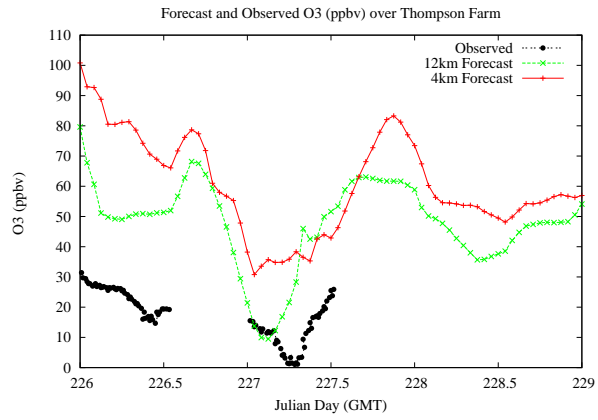

Forecast Results Compared to Measurements over Isle of Shoals

Forecast Results Compared to Measurements over Thompson Farm

Forecast Results Compared to Measurements over Castle Springs

Forecast Results Compared to Measurements over Mountain Washington