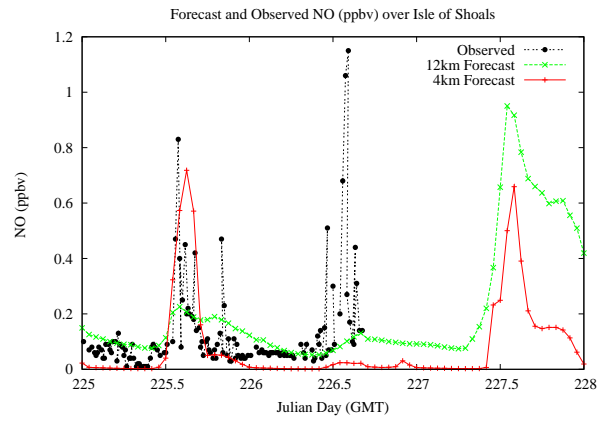

Forecast Results Compared to Measurements over Isle of Shoals

Forecast Results Compared to Measurements over Thompson Farm

Forecast Results Compared to Measurements over Castle Springs

Forecast Results Compared to Measurements over Mountain Washington