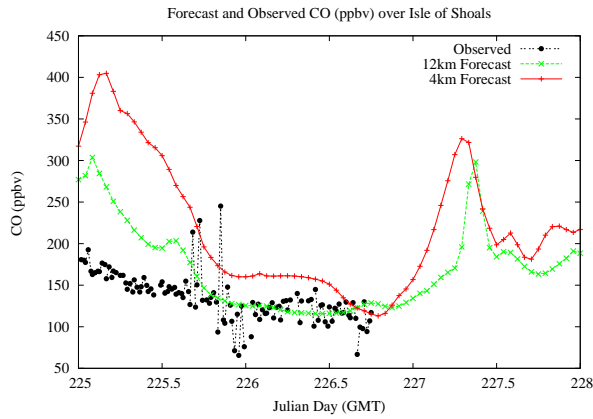

Forecast Results Compared to Measurements over Isle of Shoals

Forecast Results Compared to Measurements over Thompson Farm

Forecast Results Compared to Measurements over Castle Springs

Forecast Results Compared to Measurements over Mountain Washington