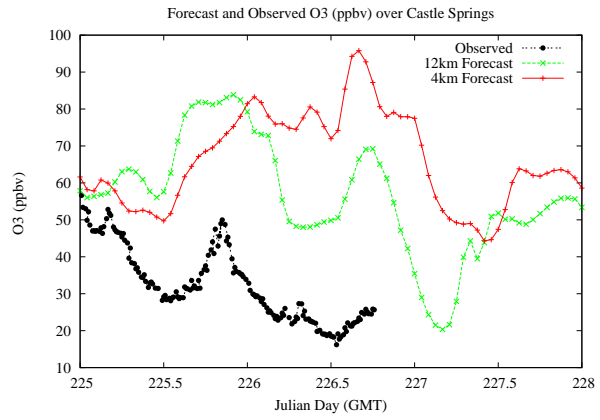

Forecast Results Compared to Measurements over Isle of Shoals

Forecast Results Compared to Measurements over Thompson Farm

Forecast Results Compared to Measurements over Castle Springs

Forecast Results Compared to Measurements over Mountain Washington