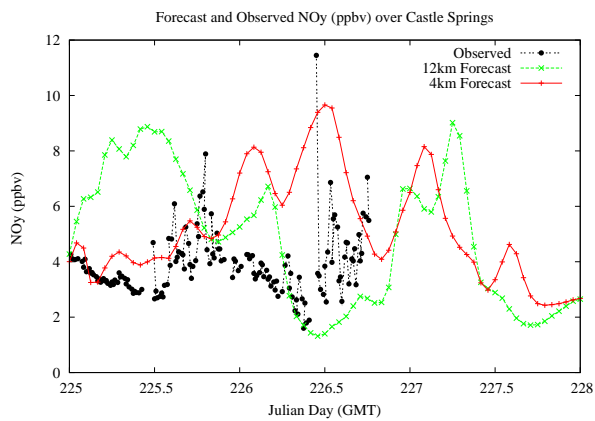

Forecast Results Compared to Measurements over Isle of Shoals

Forecast Results Compared to Measurements over Thompson Farm

Forecast Results Compared to Measurements over Castle Springs

Forecast Results Compared to Measurements over Mountain Washington