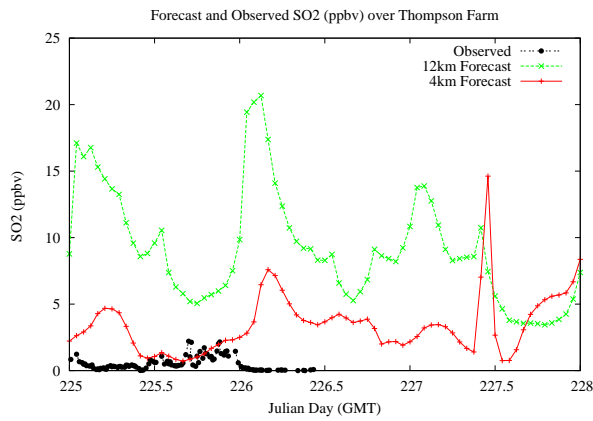

Forecast Results Compared to Measurements over Isle of Shoals

Forecast Results Compared to Measurements over Thompson Farm

Forecast Results Compared to Measurements over Castle Springs

Forecast Results Compared to Measurements over Mountain Washington