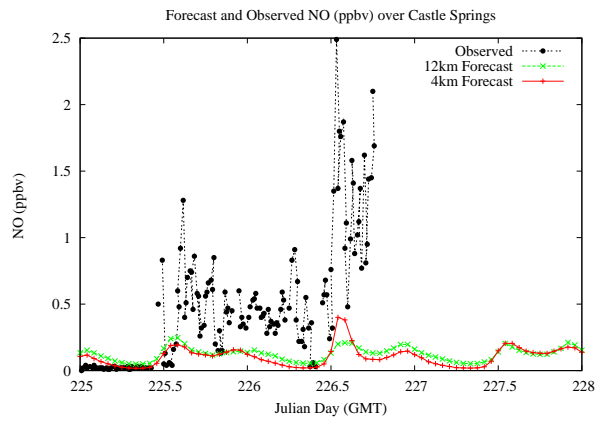

Forecast Results Compared to Measurements over Isle of Shoals

Forecast Results Compared to Measurements over Thompson Farm

Forecast Results Compared to Measurements over Castle Springs

Forecast Results Compared to Measurements over Mountain Washington