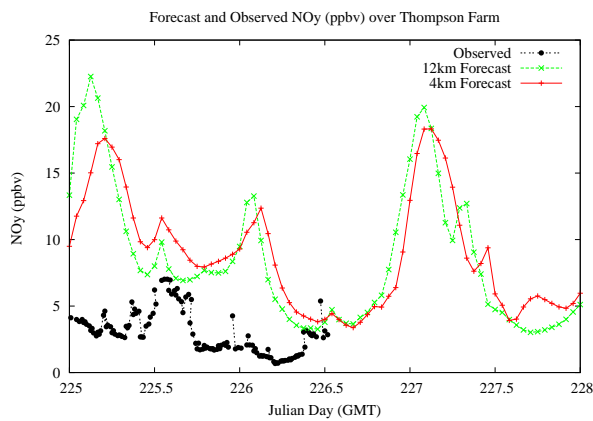

Forecast Results Compared to Measurements over Isle of Shoals

Forecast Results Compared to Measurements over Thompson Farm

Forecast Results Compared to Measurements over Castle Springs

Forecast Results Compared to Measurements over Mountain Washington