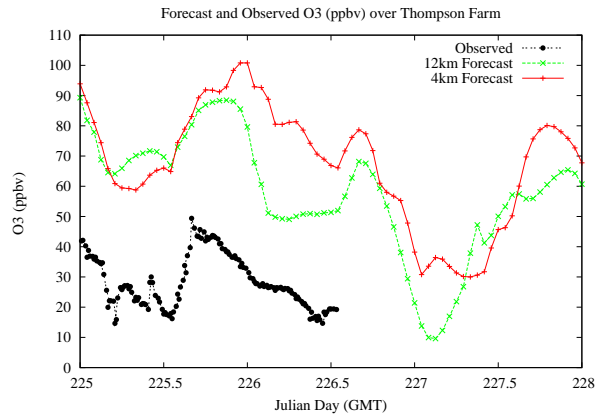

Forecast Results Compared to Measurements over Isle of Shoals

Forecast Results Compared to Measurements over Thompson Farm

Forecast Results Compared to Measurements over Castle Springs

Forecast Results Compared to Measurements over Mountain Washington