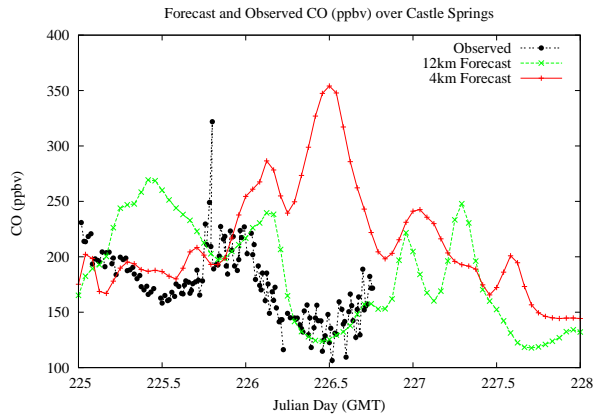

Forecast Results Compared to Measurements over Isle of Shoals

Forecast Results Compared to Measurements over Thompson Farm

Forecast Results Compared to Measurements over Castle Springs

Forecast Results Compared to Measurements over Mountain Washington