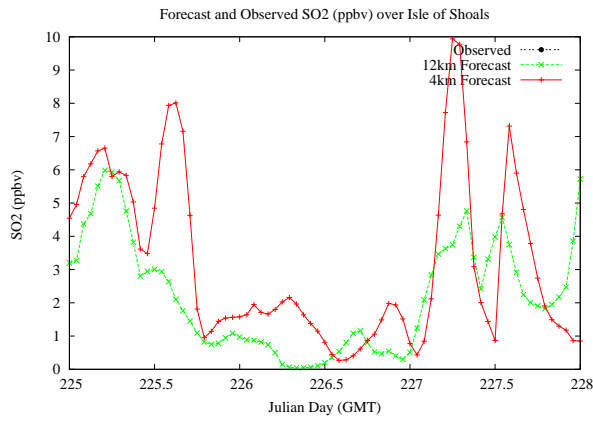

Forecast Results Compared to Measurements over Isle of Shoals

Forecast Results Compared to Measurements over Thompson Farm

Forecast Results Compared to Measurements over Castle Springs

Forecast Results Compared to Measurements over Mountain Washington