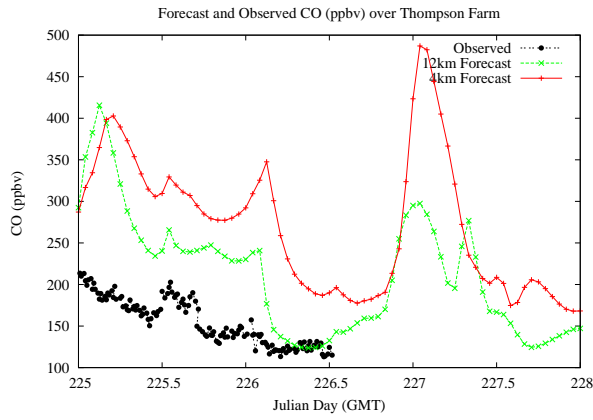

Forecast Results Compared to Measurements over Isle of Shoals

Forecast Results Compared to Measurements over Thompson Farm

Forecast Results Compared to Measurements over Castle Springs

Forecast Results Compared to Measurements over Mountain Washington