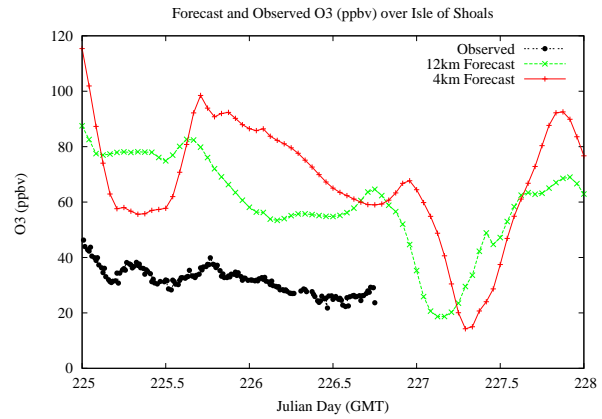

Forecast Results Compared to Measurements over Isle of Shoals

Forecast Results Compared to Measurements over Thompson Farm

Forecast Results Compared to Measurements over Castle Springs

Forecast Results Compared to Measurements over Mountain Washington