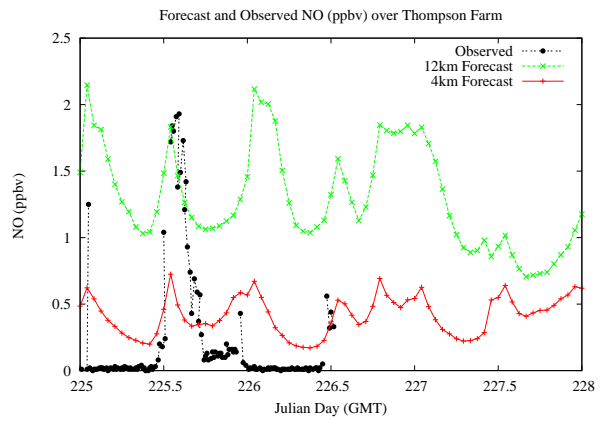

Forecast Results Compared to Measurements over Isle of Shoals

Forecast Results Compared to Measurements over Thompson Farm

Forecast Results Compared to Measurements over Castle Springs

Forecast Results Compared to Measurements over Mountain Washington