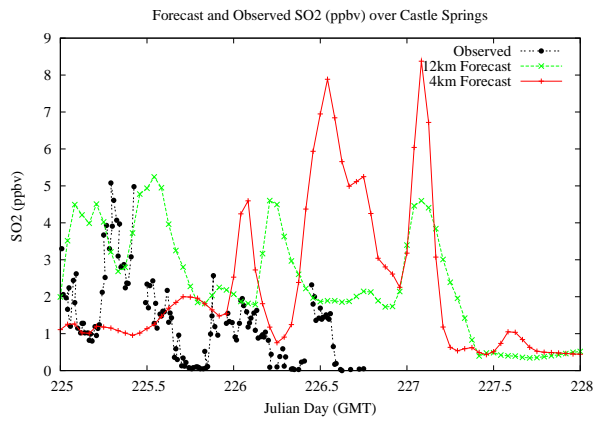

Forecast Results Compared to Measurements over Isle of Shoals

Forecast Results Compared to Measurements over Thompson Farm

Forecast Results Compared to Measurements over Castle Springs

Forecast Results Compared to Measurements over Mountain Washington