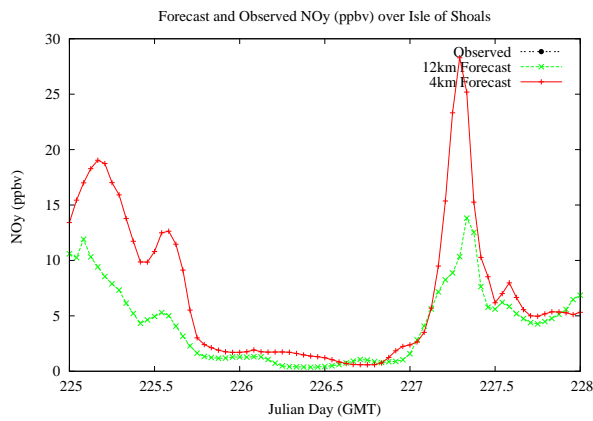

Forecast Results Compared to Measurements over Isle of Shoals

Forecast Results Compared to Measurements over Thompson Farm

Forecast Results Compared to Measurements over Castle Springs

Forecast Results Compared to Measurements over Mountain Washington