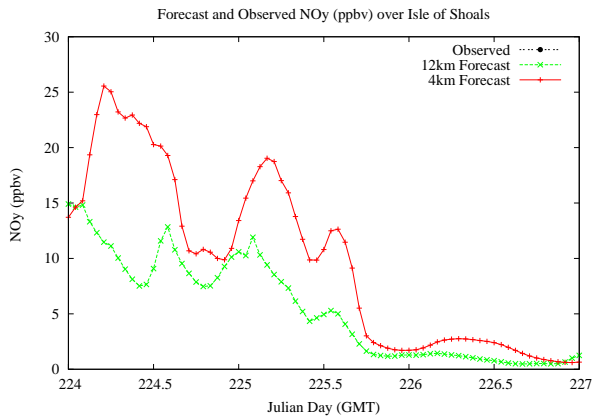

Forecast Results Compared to Measurements over Isle of Shoals

Forecast Results Compared to Measurements over Thompson Farm

Forecast Results Compared to Measurements over Castle Springs

Forecast Results Compared to Measurements over Mountain Washington