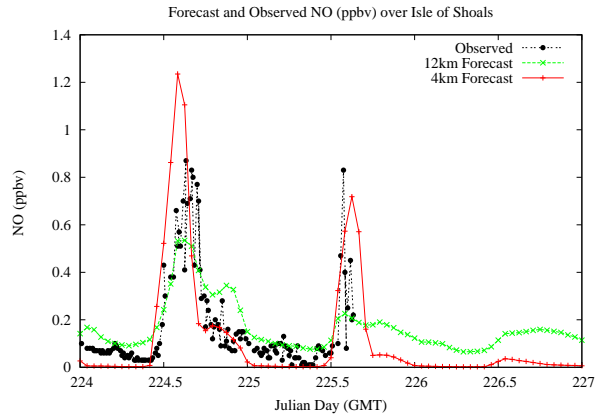

Forecast Results Compared to Measurements over Isle of Shoals

Forecast Results Compared to Measurements over Thompson Farm

Forecast Results Compared to Measurements over Castle Springs

Forecast Results Compared to Measurements over Mountain Washington