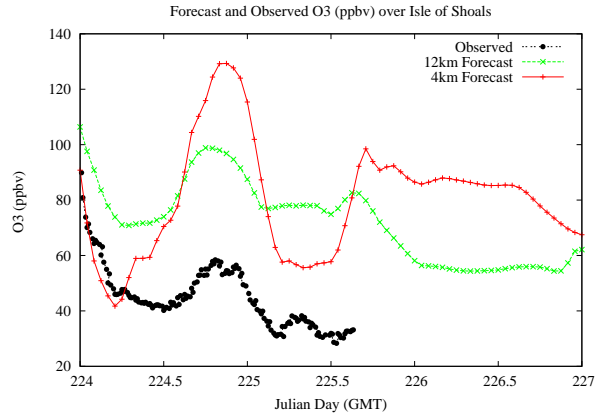

Forecast Results Compared to Measurements over Isle of Shoals

Forecast Results Compared to Measurements over Thompson Farm

Forecast Results Compared to Measurements over Castle Springs

Forecast Results Compared to Measurements over Mountain Washington