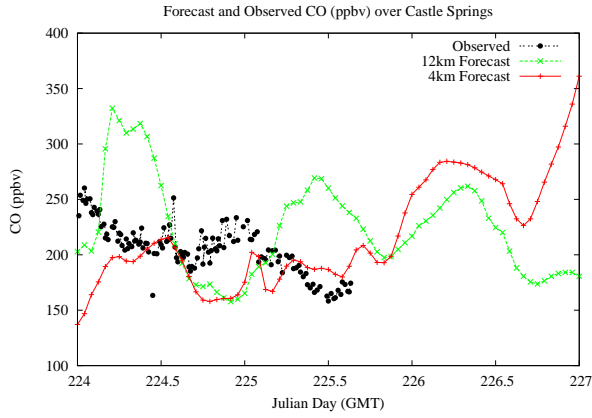

Forecast Results Compared to Measurements over Isle of Shoals

Forecast Results Compared to Measurements over Thompson Farm

Forecast Results Compared to Measurements over Castle Springs

Forecast Results Compared to Measurements over Mountain Washington