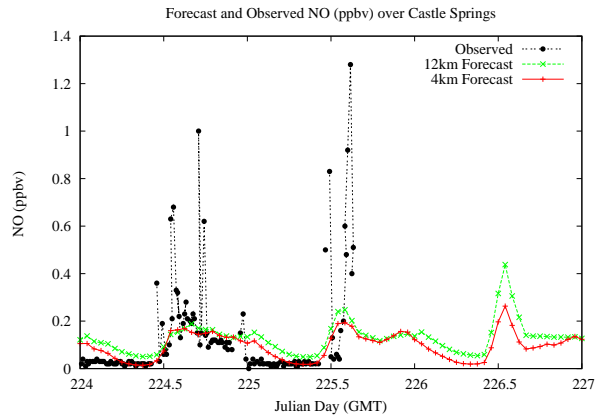

Forecast Results Compared to Measurements over Isle of Shoals

Forecast Results Compared to Measurements over Thompson Farm

Forecast Results Compared to Measurements over Castle Springs

Forecast Results Compared to Measurements over Mountain Washington