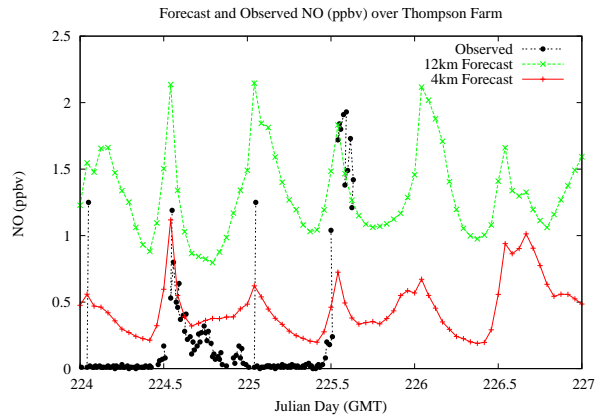

Forecast Results Compared to Measurements over Isle of Shoals

Forecast Results Compared to Measurements over Thompson Farm

Forecast Results Compared to Measurements over Castle Springs

Forecast Results Compared to Measurements over Mountain Washington