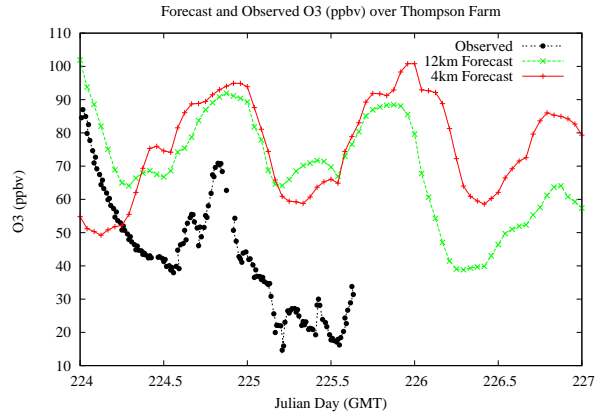

Forecast Results Compared to Measurements over Isle of Shoals

Forecast Results Compared to Measurements over Thompson Farm

Forecast Results Compared to Measurements over Castle Springs

Forecast Results Compared to Measurements over Mountain Washington