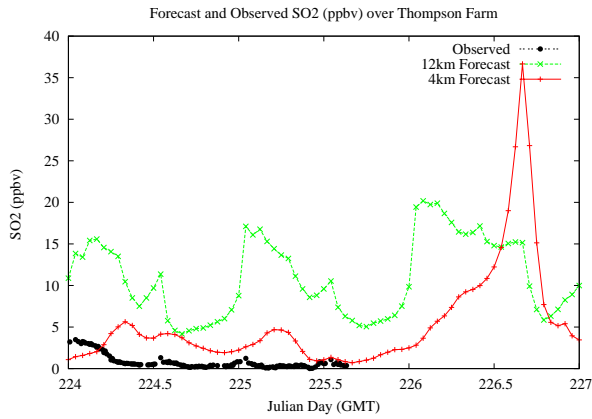

Forecast Results Compared to Measurements over Isle of Shoals

Forecast Results Compared to Measurements over Thompson Farm

Forecast Results Compared to Measurements over Castle Springs

Forecast Results Compared to Measurements over Mountain Washington