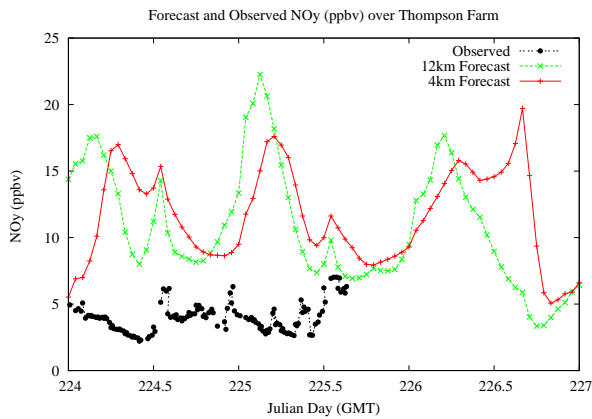

Forecast Results Compared to Measurements over Isle of Shoals

Forecast Results Compared to Measurements over Thompson Farm

Forecast Results Compared to Measurements over Castle Springs

Forecast Results Compared to Measurements over Mountain Washington