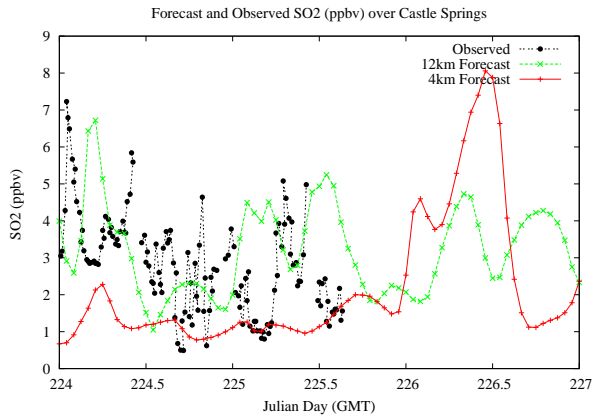

Forecast Results Compared to Measurements over Isle of Shoals

Forecast Results Compared to Measurements over Thompson Farm

Forecast Results Compared to Measurements over Castle Springs

Forecast Results Compared to Measurements over Mountain Washington