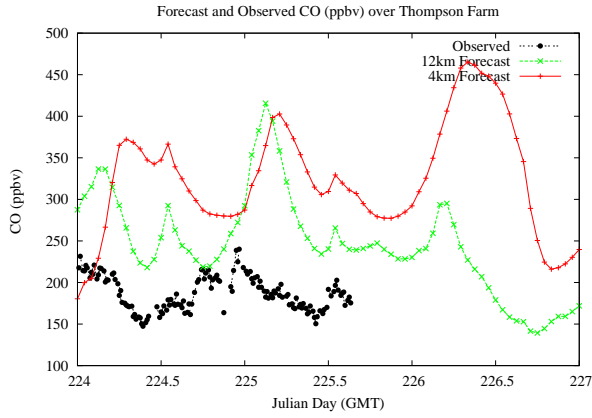

Forecast Results Compared to Measurements over Isle of Shoals

Forecast Results Compared to Measurements over Thompson Farm

Forecast Results Compared to Measurements over Castle Springs

Forecast Results Compared to Measurements over Mountain Washington