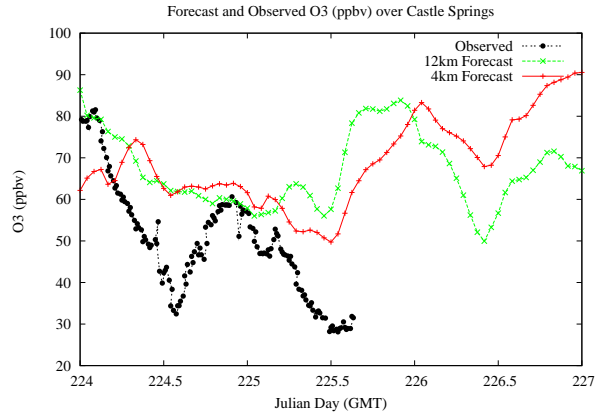

Forecast Results Compared to Measurements over Isle of Shoals

Forecast Results Compared to Measurements over Thompson Farm

Forecast Results Compared to Measurements over Castle Springs

Forecast Results Compared to Measurements over Mountain Washington