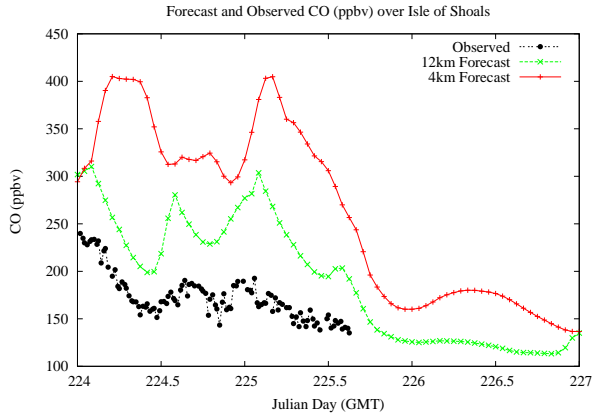

Forecast Results Compared to Measurements over Isle of Shoals

Forecast Results Compared to Measurements over Thompson Farm

Forecast Results Compared to Measurements over Castle Springs

Forecast Results Compared to Measurements over Mountain Washington