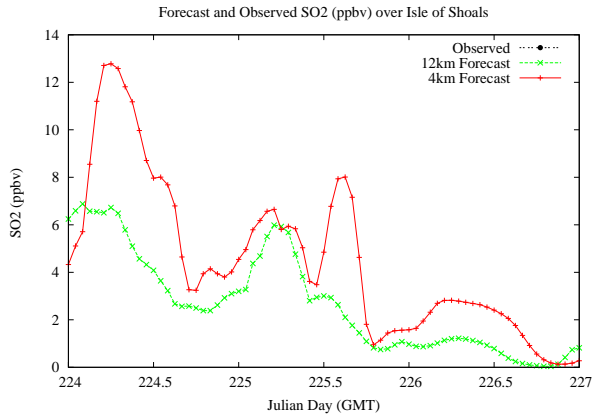

Forecast Results Compared to Measurements over Isle of Shoals

Forecast Results Compared to Measurements over Thompson Farm

Forecast Results Compared to Measurements over Castle Springs

Forecast Results Compared to Measurements over Mountain Washington