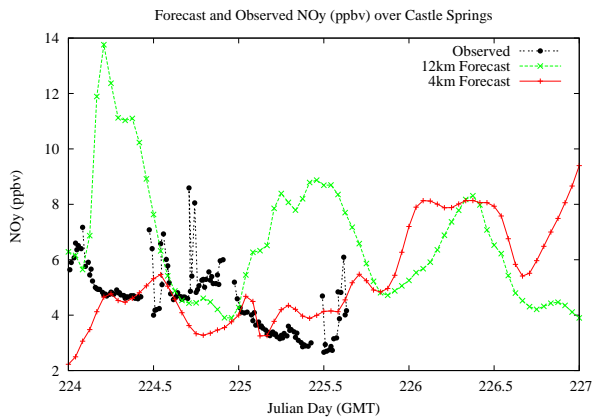

Forecast Results Compared to Measurements over Isle of Shoals

Forecast Results Compared to Measurements over Thompson Farm

Forecast Results Compared to Measurements over Castle Springs

Forecast Results Compared to Measurements over Mountain Washington