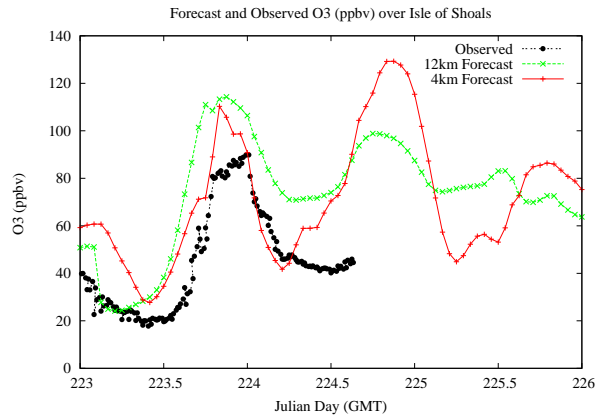

Forecast Results Compared to Measurements over Isle of Shoals

Forecast Results Compared to Measurements over Thompson Farm

Forecast Results Compared to Measurements over Castle Springs

Forecast Results Compared to Measurements over Mountain Washington