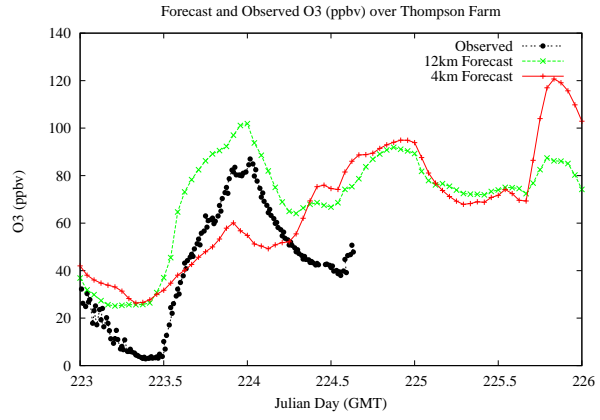

Forecast Results Compared to Measurements over Isle of Shoals

Forecast Results Compared to Measurements over Thompson Farm

Forecast Results Compared to Measurements over Castle Springs

Forecast Results Compared to Measurements over Mountain Washington