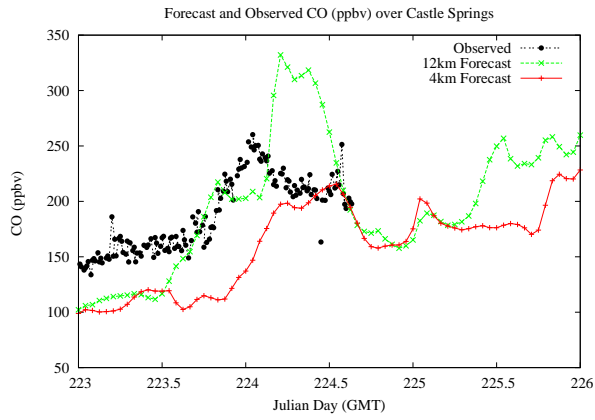

Forecast Results Compared to Measurements over Isle of Shoals

Forecast Results Compared to Measurements over Thompson Farm

Forecast Results Compared to Measurements over Castle Springs

Forecast Results Compared to Measurements over Mountain Washington