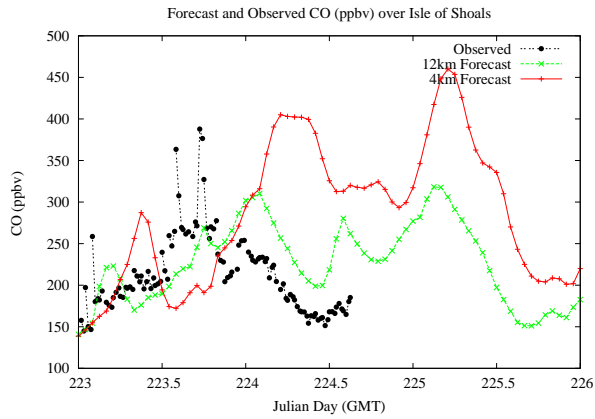

Forecast Results Compared to Measurements over Isle of Shoals

Forecast Results Compared to Measurements over Thompson Farm

Forecast Results Compared to Measurements over Castle Springs

Forecast Results Compared to Measurements over Mountain Washington