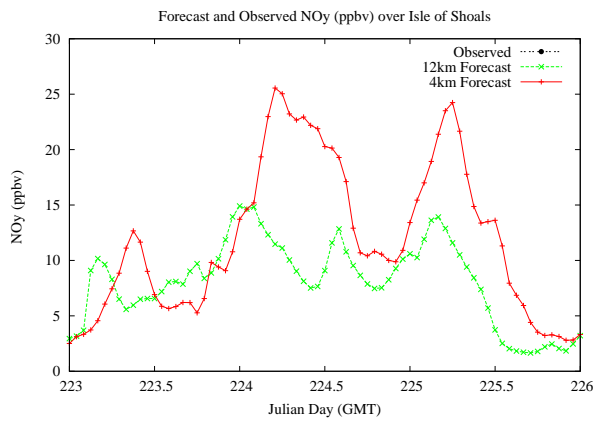

Forecast Results Compared to Measurements over Isle of Shoals

Forecast Results Compared to Measurements over Thompson Farm

Forecast Results Compared to Measurements over Castle Springs

Forecast Results Compared to Measurements over Mountain Washington