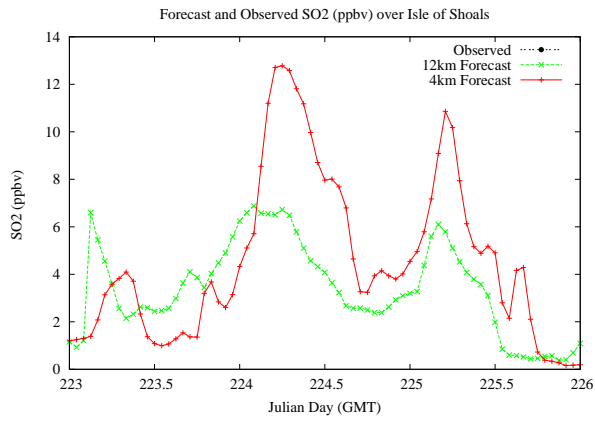

Forecast Results Compared to Measurements over Isle of Shoals

Forecast Results Compared to Measurements over Thompson Farm

Forecast Results Compared to Measurements over Castle Springs

Forecast Results Compared to Measurements over Mountain Washington