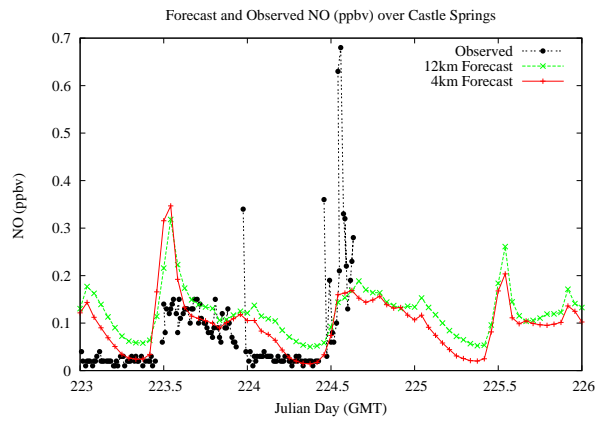

Forecast Results Compared to Measurements over Isle of Shoals

Forecast Results Compared to Measurements over Thompson Farm

Forecast Results Compared to Measurements over Castle Springs

Forecast Results Compared to Measurements over Mountain Washington