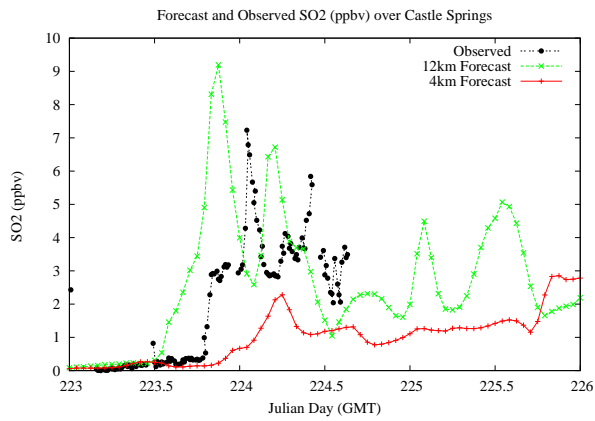

Forecast Results Compared to Measurements over Isle of Shoals

Forecast Results Compared to Measurements over Thompson Farm

Forecast Results Compared to Measurements over Castle Springs

Forecast Results Compared to Measurements over Mountain Washington