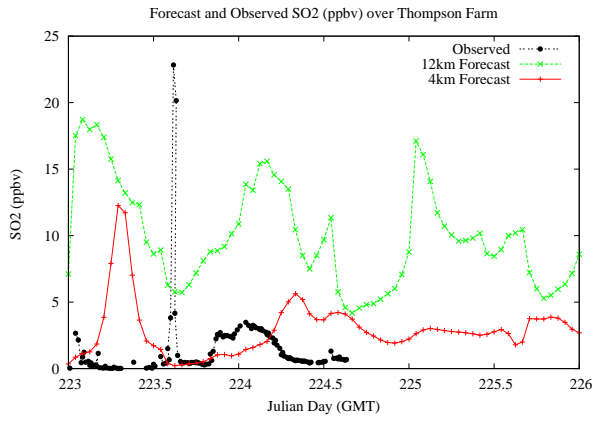

Forecast Results Compared to Measurements over Isle of Shoals

Forecast Results Compared to Measurements over Thompson Farm

Forecast Results Compared to Measurements over Castle Springs

Forecast Results Compared to Measurements over Mountain Washington