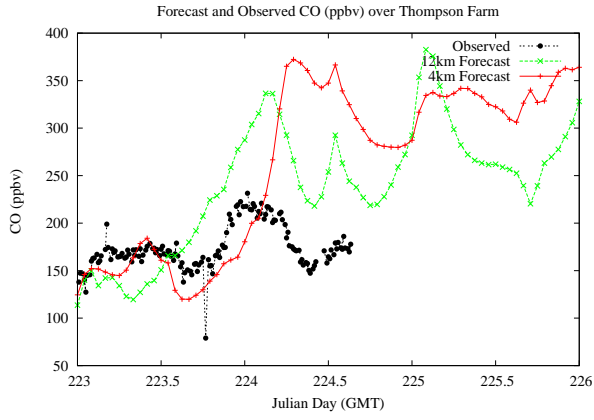

Forecast Results Compared to Measurements over Isle of Shoals

Forecast Results Compared to Measurements over Thompson Farm

Forecast Results Compared to Measurements over Castle Springs

Forecast Results Compared to Measurements over Mountain Washington