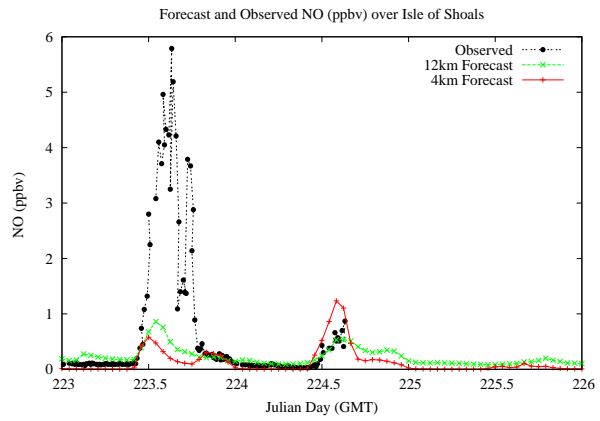

Forecast Results Compared to Measurements over Isle of Shoals

Forecast Results Compared to Measurements over Thompson Farm

Forecast Results Compared to Measurements over Castle Springs

Forecast Results Compared to Measurements over Mountain Washington