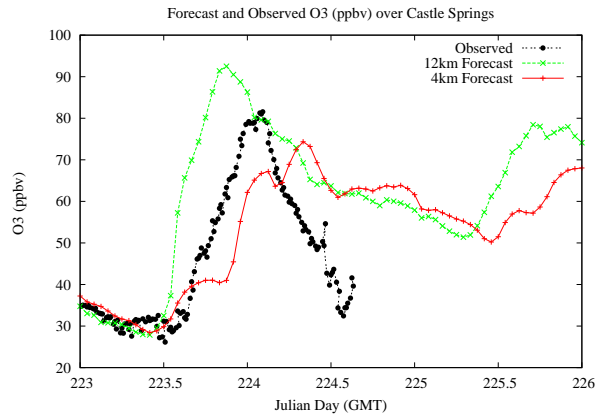

Forecast Results Compared to Measurements over Isle of Shoals

Forecast Results Compared to Measurements over Thompson Farm

Forecast Results Compared to Measurements over Castle Springs

Forecast Results Compared to Measurements over Mountain Washington