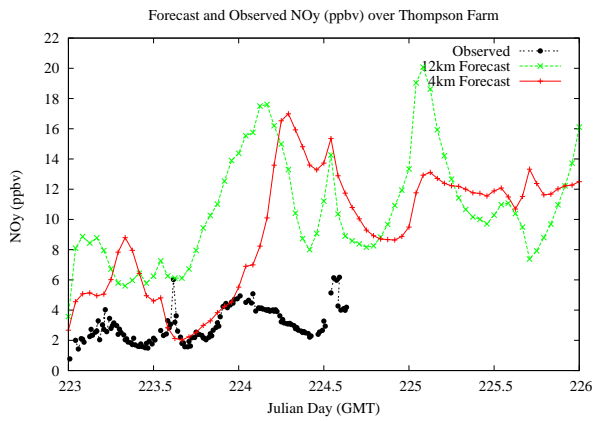

Forecast Results Compared to Measurements over Isle of Shoals

Forecast Results Compared to Measurements over Thompson Farm

Forecast Results Compared to Measurements over Castle Springs

Forecast Results Compared to Measurements over Mountain Washington