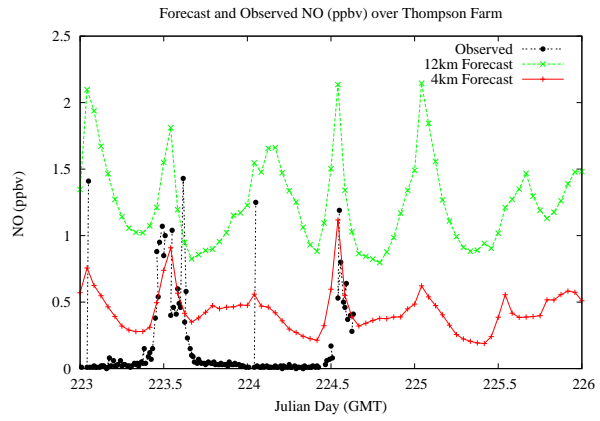

Forecast Results Compared to Measurements over Isle of Shoals

Forecast Results Compared to Measurements over Thompson Farm

Forecast Results Compared to Measurements over Castle Springs

Forecast Results Compared to Measurements over Mountain Washington