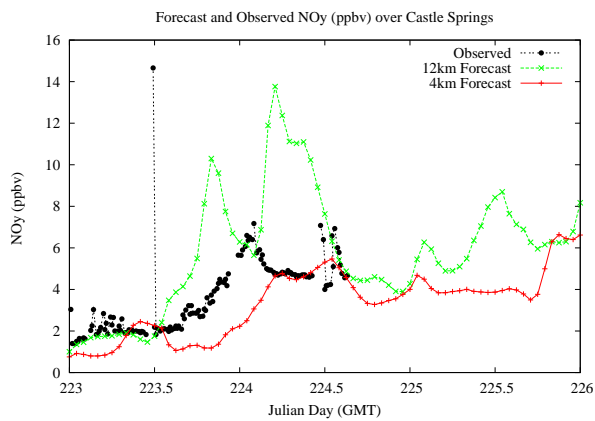

Forecast Results Compared to Measurements over Isle of Shoals

Forecast Results Compared to Measurements over Thompson Farm

Forecast Results Compared to Measurements over Castle Springs

Forecast Results Compared to Measurements over Mountain Washington