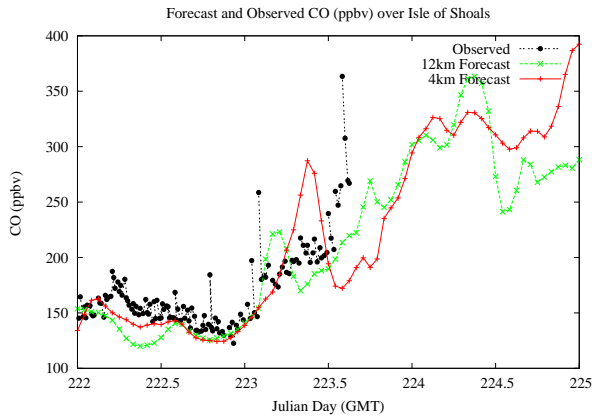

Forecast Results Compared to Measurements over Isle of Shoals

Forecast Results Compared to Measurements over Thompson Farm

Forecast Results Compared to Measurements over Castle Springs

Forecast Results Compared to Measurements over Mountain Washington