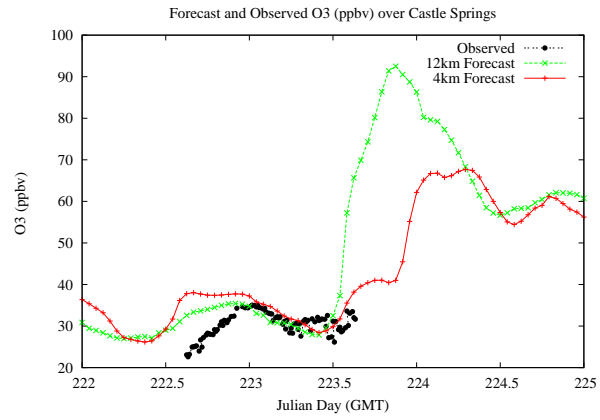

Forecast Results Compared to Measurements over Isle of Shoals

Forecast Results Compared to Measurements over Thompson Farm

Forecast Results Compared to Measurements over Castle Springs

Forecast Results Compared to Measurements over Mountain Washington