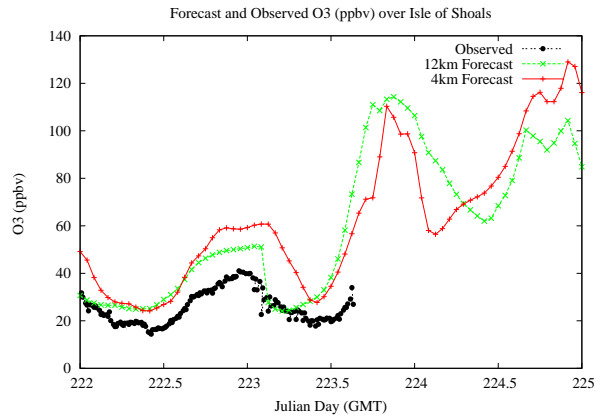

Forecast Results Compared to Measurements over Isle of Shoals

Forecast Results Compared to Measurements over Thompson Farm

Forecast Results Compared to Measurements over Castle Springs

Forecast Results Compared to Measurements over Mountain Washington