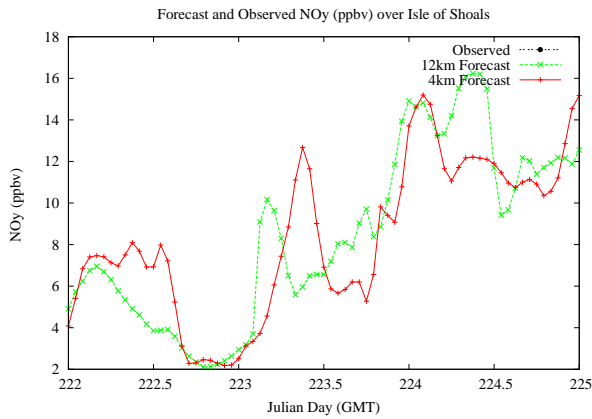

Forecast Results Compared to Measurements over Isle of Shoals

Forecast Results Compared to Measurements over Thompson Farm

Forecast Results Compared to Measurements over Castle Springs

Forecast Results Compared to Measurements over Mountain Washington