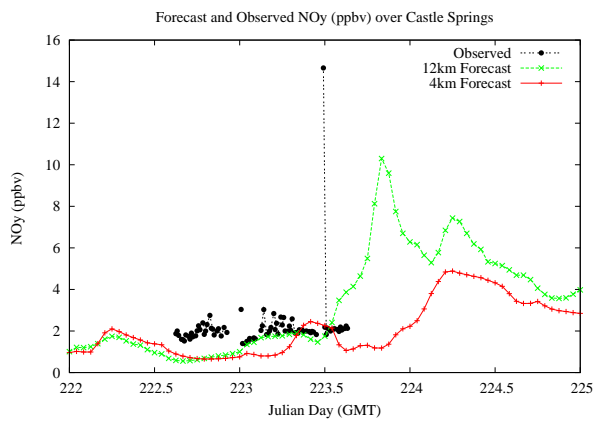

Forecast Results Compared to Measurements over Isle of Shoals

Forecast Results Compared to Measurements over Thompson Farm

Forecast Results Compared to Measurements over Castle Springs

Forecast Results Compared to Measurements over Mountain Washington