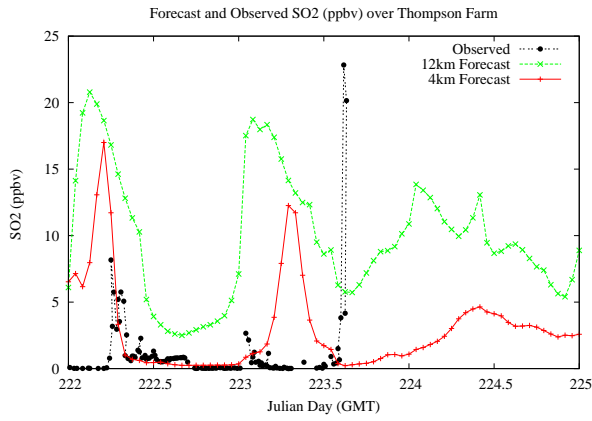

Forecast Results Compared to Measurements over Isle of Shoals

Forecast Results Compared to Measurements over Thompson Farm

Forecast Results Compared to Measurements over Castle Springs

Forecast Results Compared to Measurements over Mountain Washington