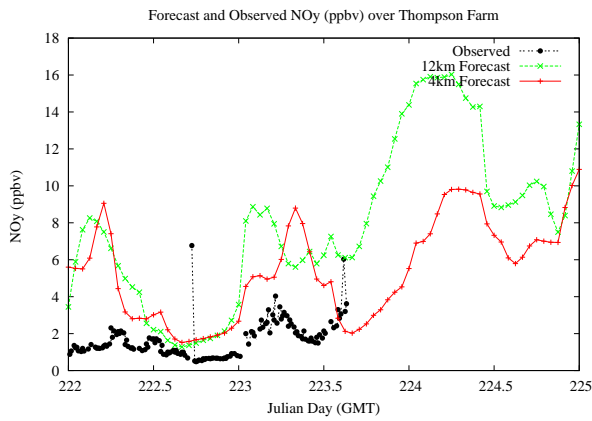

Forecast Results Compared to Measurements over Isle of Shoals

Forecast Results Compared to Measurements over Thompson Farm

Forecast Results Compared to Measurements over Castle Springs

Forecast Results Compared to Measurements over Mountain Washington