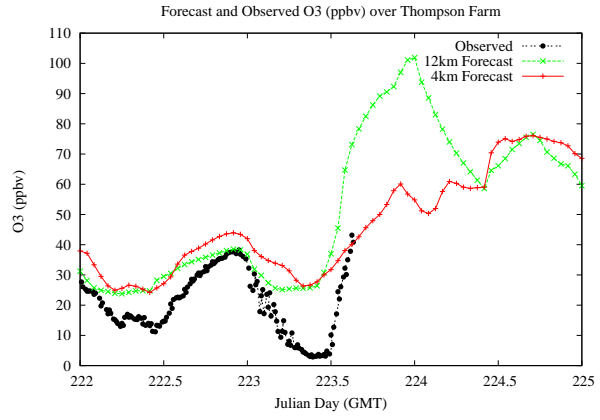

Forecast Results Compared to Measurements over Isle of Shoals

Forecast Results Compared to Measurements over Thompson Farm

Forecast Results Compared to Measurements over Castle Springs

Forecast Results Compared to Measurements over Mountain Washington