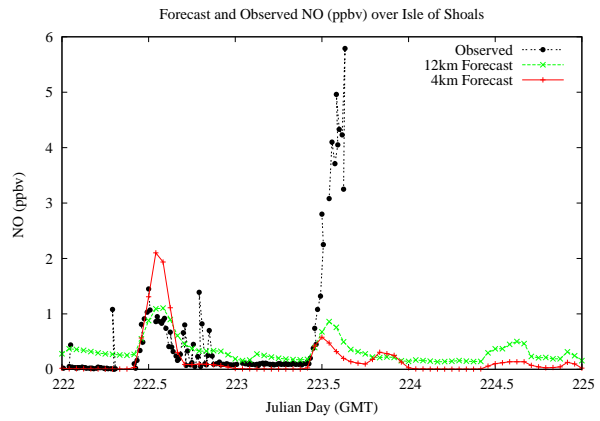

Forecast Results Compared to Measurements over Isle of Shoals

Forecast Results Compared to Measurements over Thompson Farm

Forecast Results Compared to Measurements over Castle Springs

Forecast Results Compared to Measurements over Mountain Washington