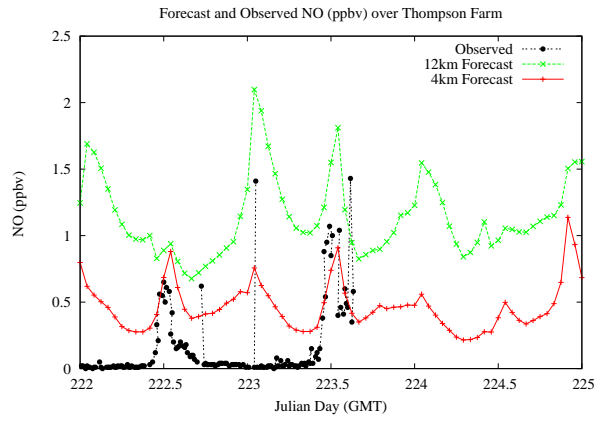

Forecast Results Compared to Measurements over Isle of Shoals

Forecast Results Compared to Measurements over Thompson Farm

Forecast Results Compared to Measurements over Castle Springs

Forecast Results Compared to Measurements over Mountain Washington