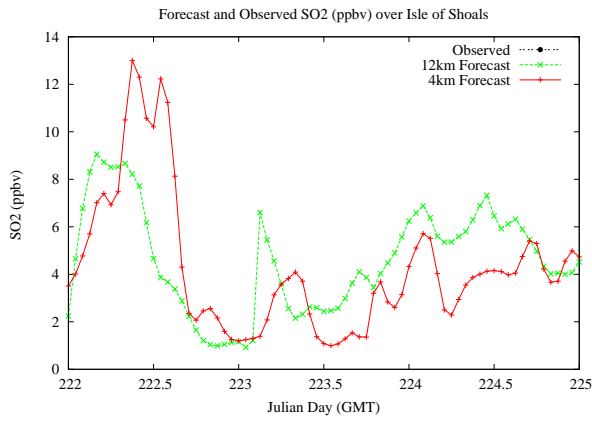

Forecast Results Compared to Measurements over Isle of Shoals

Forecast Results Compared to Measurements over Thompson Farm

Forecast Results Compared to Measurements over Castle Springs

Forecast Results Compared to Measurements over Mountain Washington