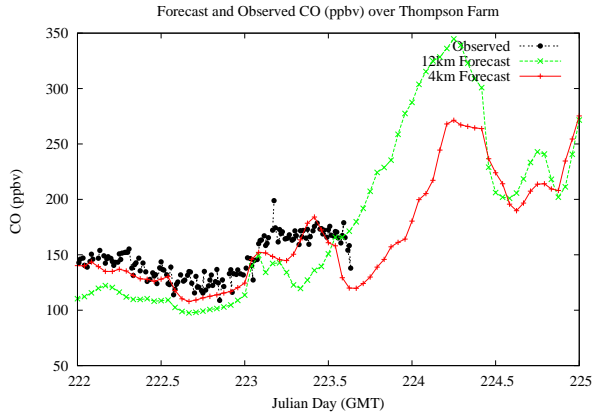

Forecast Results Compared to Measurements over Isle of Shoals

Forecast Results Compared to Measurements over Thompson Farm

Forecast Results Compared to Measurements over Castle Springs

Forecast Results Compared to Measurements over Mountain Washington