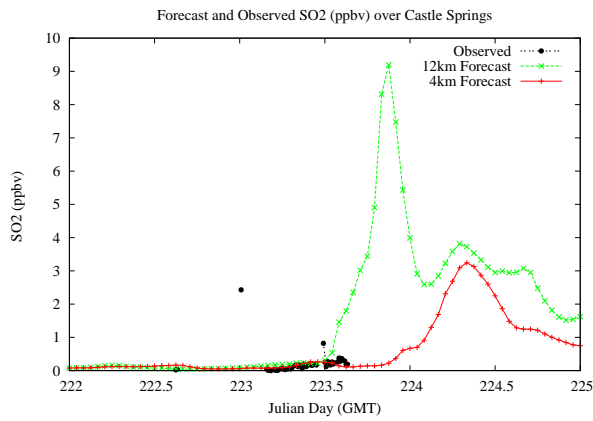

Forecast Results Compared to Measurements over Isle of Shoals

Forecast Results Compared to Measurements over Thompson Farm

Forecast Results Compared to Measurements over Castle Springs

Forecast Results Compared to Measurements over Mountain Washington