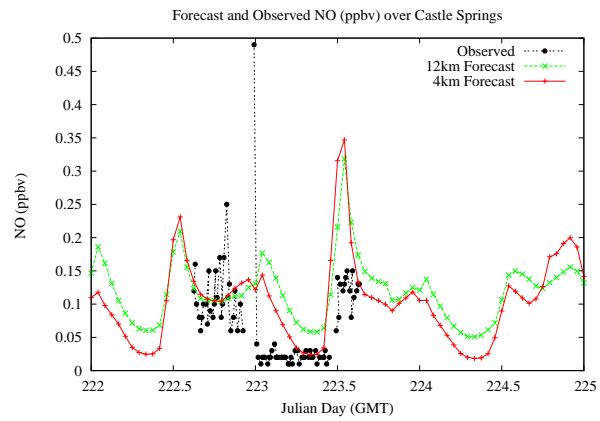

Forecast Results Compared to Measurements over Isle of Shoals

Forecast Results Compared to Measurements over Thompson Farm

Forecast Results Compared to Measurements over Castle Springs

Forecast Results Compared to Measurements over Mountain Washington