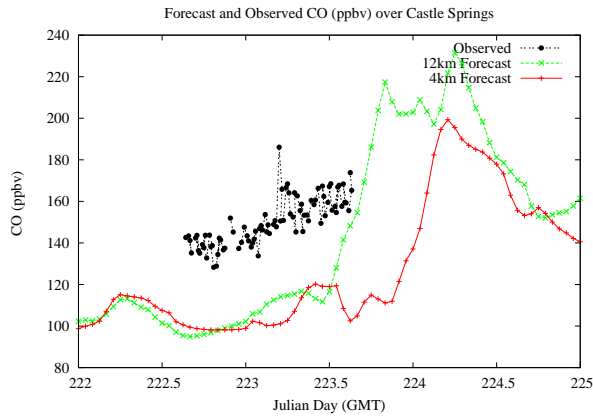

Forecast Results Compared to Measurements over Isle of Shoals

Forecast Results Compared to Measurements over Thompson Farm

Forecast Results Compared to Measurements over Castle Springs

Forecast Results Compared to Measurements over Mountain Washington