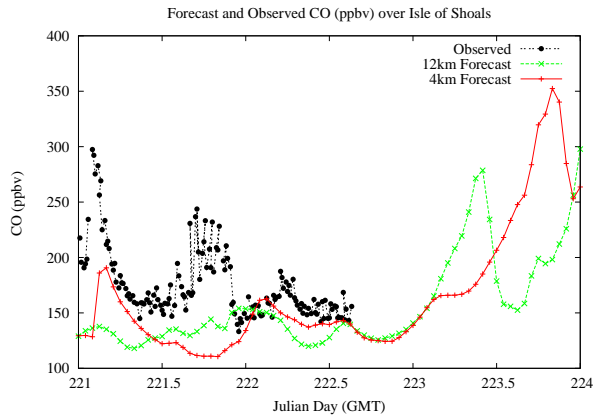

## Forecast Results Compared to Measurements over Isle of Shoals

## Forecast Results Compared to Measurements over Thompson Farm

## Forecast Results Compared to Measurements over Castle Springs

# Forecast Results Compared to Measurements over Mountain Washington