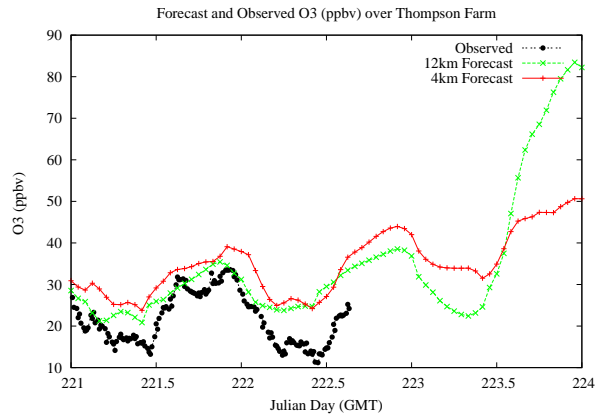

## Forecast Results Compared to Measurements over Isle of Shoals

## Forecast Results Compared to Measurements over Thompson Farm

## Forecast Results Compared to Measurements over Castle Springs