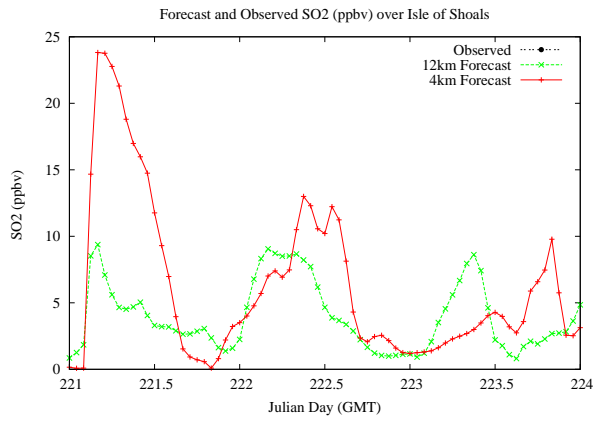

## Forecast Results Compared to Measurements over Isle of Shoals

## Forecast Results Compared to Measurements over Thompson Farm

## Forecast Results Compared to Measurements over Castle Springs

# Forecast Results Compared to Measurements over Mountain Washington