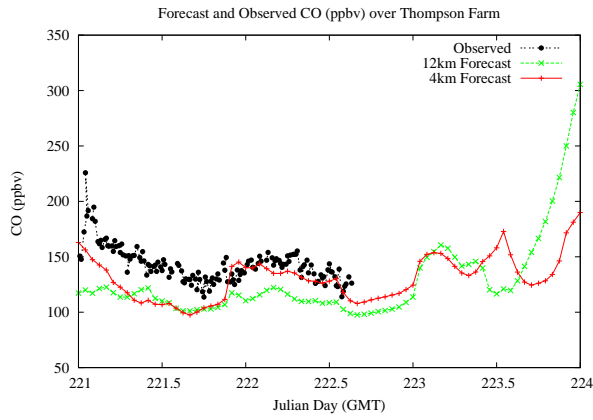

## Forecast Results Compared to Measurements over Isle of Shoals

## Forecast Results Compared to Measurements over Thompson Farm

## Forecast Results Compared to Measurements over Castle Springs

# Forecast Results Compared to Measurements over Mountain Washington