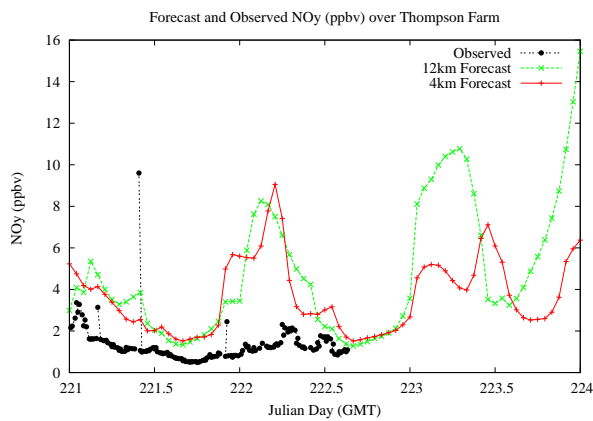

## Forecast Results Compared to Measurements over Isle of Shoals

## Forecast Results Compared to Measurements over Thompson Farm

## Forecast Results Compared to Measurements over Castle Springs

# Forecast Results Compared to Measurements over Mountain Washington