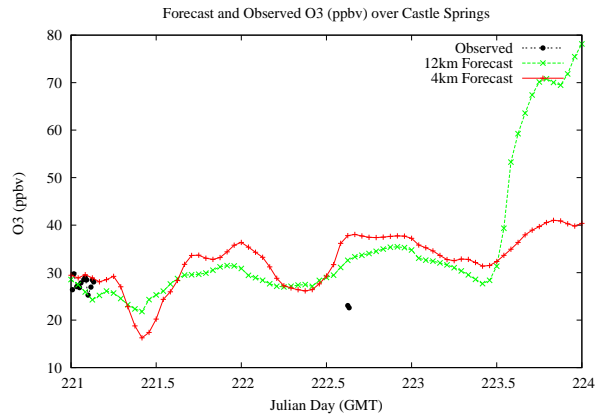

## Forecast Results Compared to Measurements over Isle of Shoals

## Forecast Results Compared to Measurements over Thompson Farm

## Forecast Results Compared to Measurements over Castle Springs