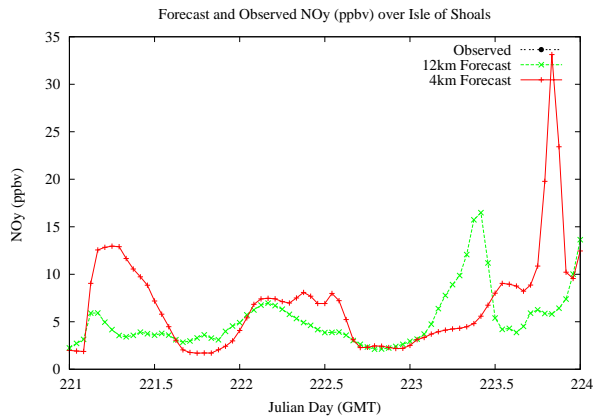

## Forecast Results Compared to Measurements over Isle of Shoals

## Forecast Results Compared to Measurements over Thompson Farm

## Forecast Results Compared to Measurements over Castle Springs

# Forecast Results Compared to Measurements over Mountain Washington