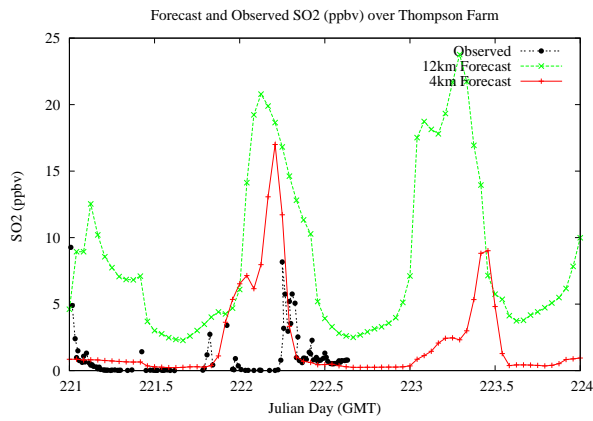

## Forecast Results Compared to Measurements over Isle of Shoals

## Forecast Results Compared to Measurements over Thompson Farm

## Forecast Results Compared to Measurements over Castle Springs

# Forecast Results Compared to Measurements over Mountain Washington