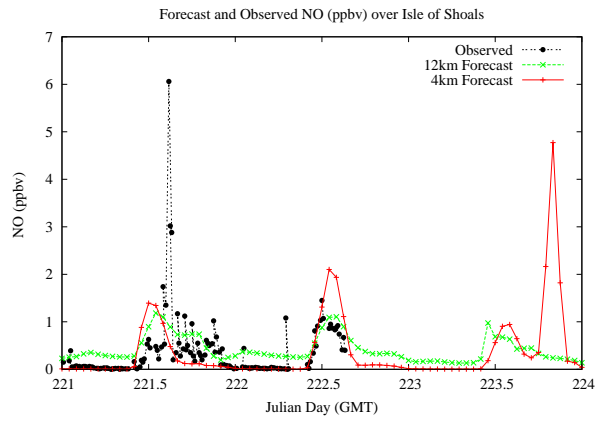

## Forecast Results Compared to Measurements over Isle of Shoals

## Forecast Results Compared to Measurements over Thompson Farm

## Forecast Results Compared to Measurements over Castle Springs

# Forecast Results Compared to Measurements over Mountain Washington