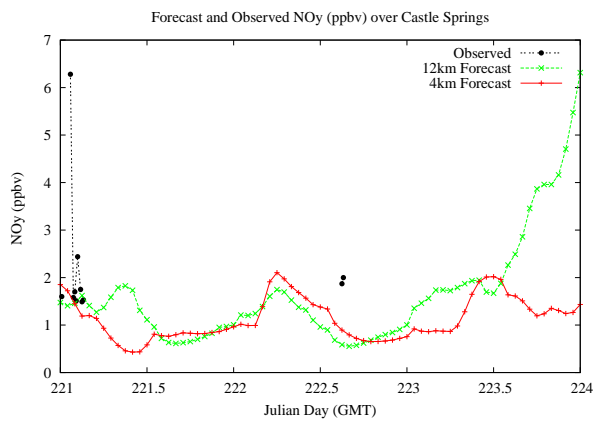

## Forecast Results Compared to Measurements over Isle of Shoals

## Forecast Results Compared to Measurements over Thompson Farm

## Forecast Results Compared to Measurements over Castle Springs

# Forecast Results Compared to Measurements over Mountain Washington