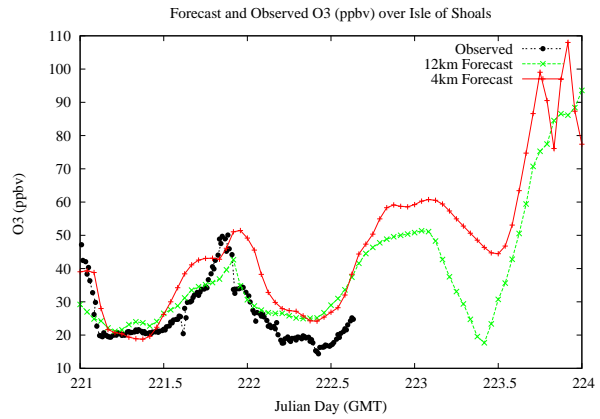

## Forecast Results Compared to Measurements over Isle of Shoals

## Forecast Results Compared to Measurements over Thompson Farm

## Forecast Results Compared to Measurements over Castle Springs

# Forecast Results Compared to Measurements over Mountain Washington