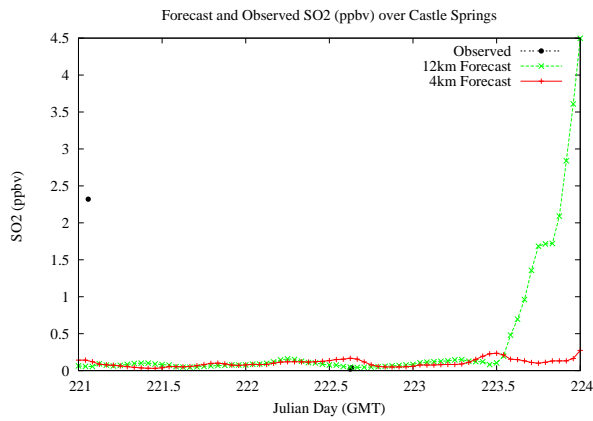

## Forecast Results Compared to Measurements over Isle of Shoals

## Forecast Results Compared to Measurements over Thompson Farm

## Forecast Results Compared to Measurements over Castle Springs

# Forecast Results Compared to Measurements over Mountain Washington