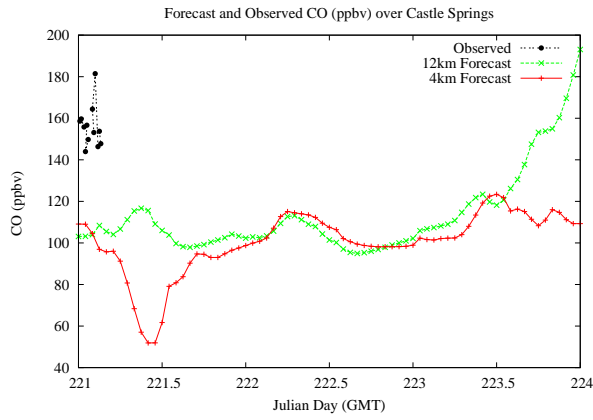

## Forecast Results Compared to Measurements over Isle of Shoals

## Forecast Results Compared to Measurements over Thompson Farm

## Forecast Results Compared to Measurements over Castle Springs