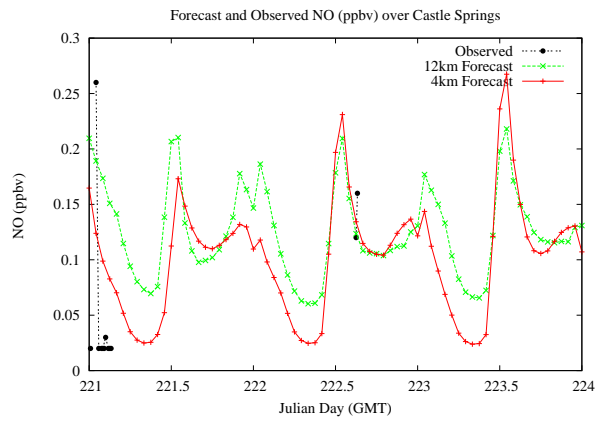

## Forecast Results Compared to Measurements over Isle of Shoals

## Forecast Results Compared to Measurements over Thompson Farm

## Forecast Results Compared to Measurements over Castle Springs

# Forecast Results Compared to Measurements over Mountain Washington