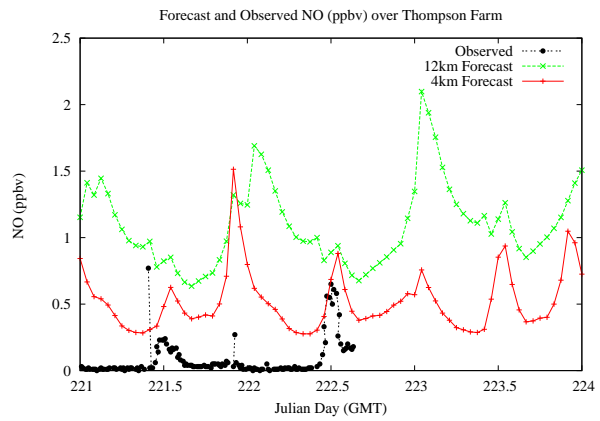

## Forecast Results Compared to Measurements over Isle of Shoals

## Forecast Results Compared to Measurements over Thompson Farm

## Forecast Results Compared to Measurements over Castle Springs

# Forecast Results Compared to Measurements over Mountain Washington