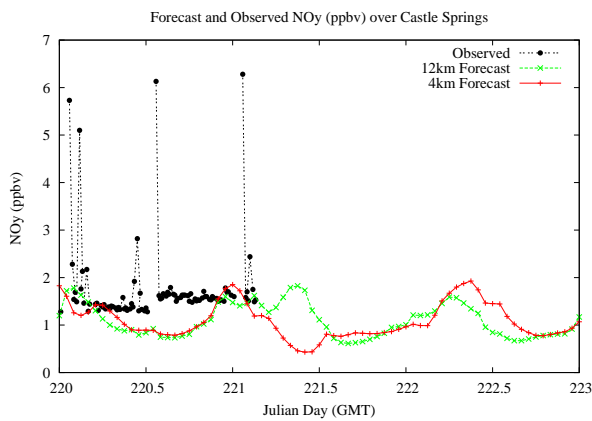

# Forecast Results Compared to Measurements over Isle of Shoals

## Forecast Results Compared to Measurements over Thompson Farm

# Forecast Results Compared to Measurements over Castle Springs

# Forecast Results Compared to Measurements over Mountain Washington