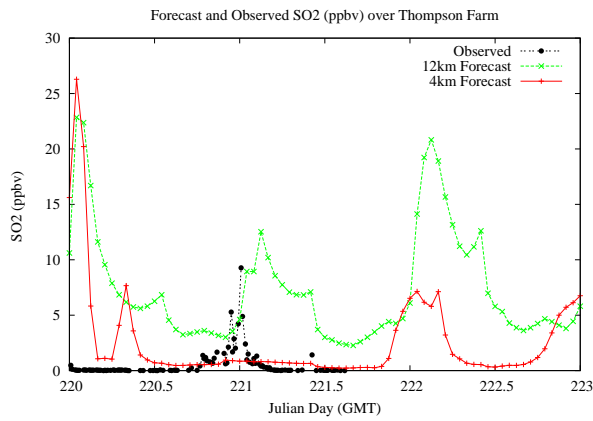

# Forecast Results Compared to Measurements over Isle of Shoals

## Forecast Results Compared to Measurements over Thompson Farm

# Forecast Results Compared to Measurements over Castle Springs

# Forecast Results Compared to Measurements over Mountain Washington