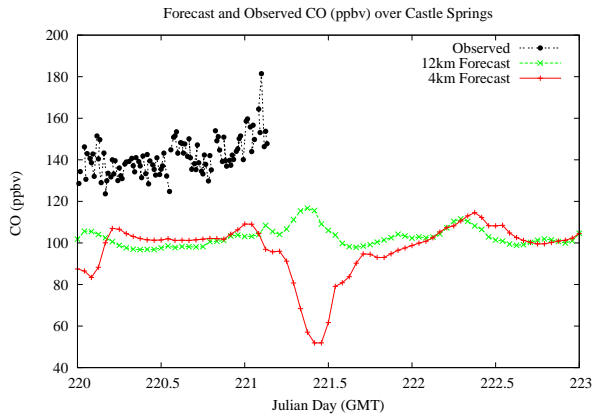

# Forecast Results Compared to Measurements over Isle of Shoals

## Forecast Results Compared to Measurements over Thompson Farm

# Forecast Results Compared to Measurements over Castle Springs

# Forecast Results Compared to Measurements over Mountain Washington