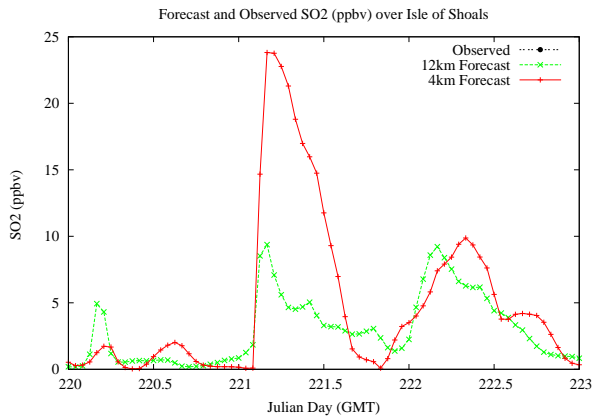

# Forecast Results Compared to Measurements over Isle of Shoals

## Forecast Results Compared to Measurements over Thompson Farm

# Forecast Results Compared to Measurements over Castle Springs

# Forecast Results Compared to Measurements over Mountain Washington