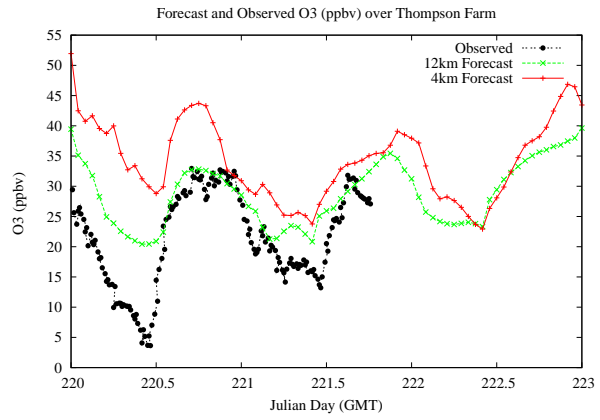

# Forecast Results Compared to Measurements over Isle of Shoals

## Forecast Results Compared to Measurements over Thompson Farm

# Forecast Results Compared to Measurements over Castle Springs