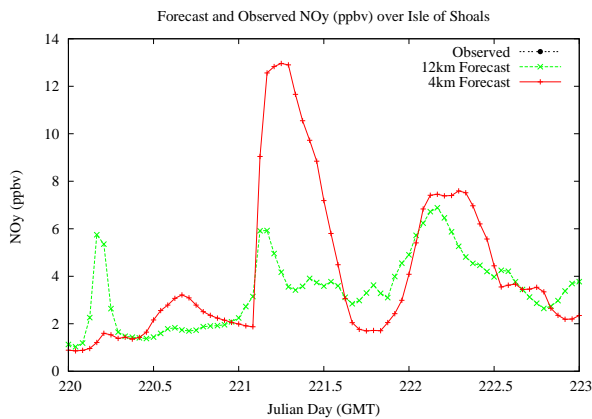

# Forecast Results Compared to Measurements over Isle of Shoals

## Forecast Results Compared to Measurements over Thompson Farm

# Forecast Results Compared to Measurements over Castle Springs

# Forecast Results Compared to Measurements over Mountain Washington