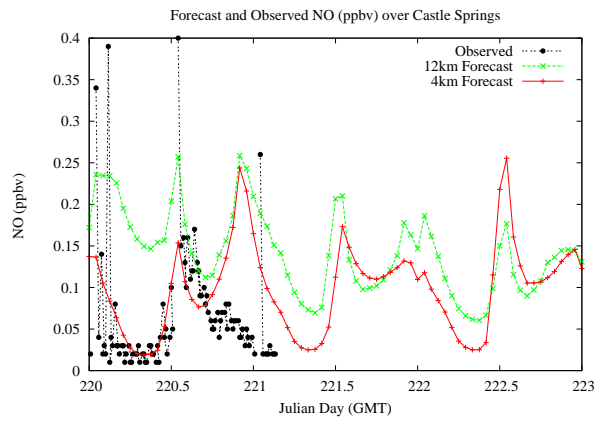

# Forecast Results Compared to Measurements over Isle of Shoals

## Forecast Results Compared to Measurements over Thompson Farm

# Forecast Results Compared to Measurements over Castle Springs

# Forecast Results Compared to Measurements over Mountain Washington