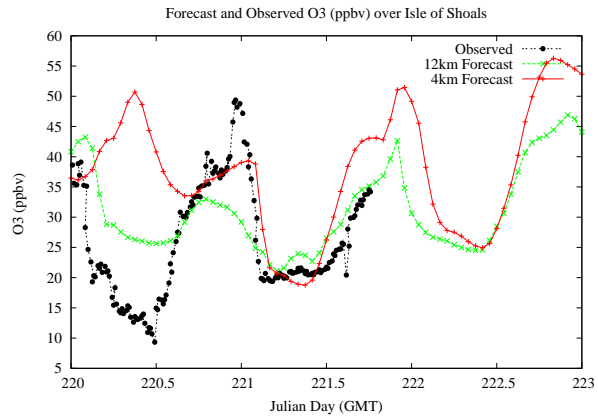

# Forecast Results Compared to Measurements over Isle of Shoals

## Forecast Results Compared to Measurements over Thompson Farm

# Forecast Results Compared to Measurements over Castle Springs

# Forecast Results Compared to Measurements over Mountain Washington