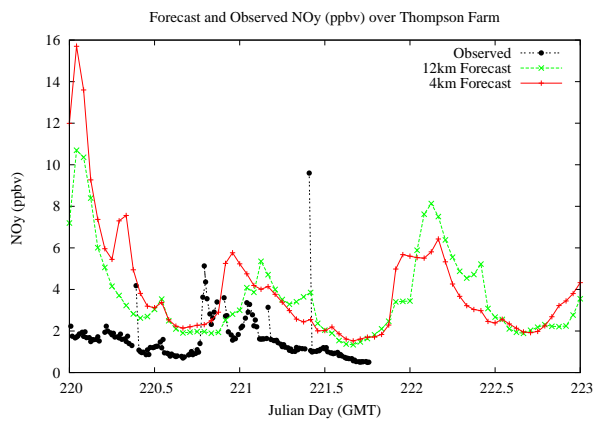

# Forecast Results Compared to Measurements over Isle of Shoals

## Forecast Results Compared to Measurements over Thompson Farm

# Forecast Results Compared to Measurements over Castle Springs

# Forecast Results Compared to Measurements over Mountain Washington