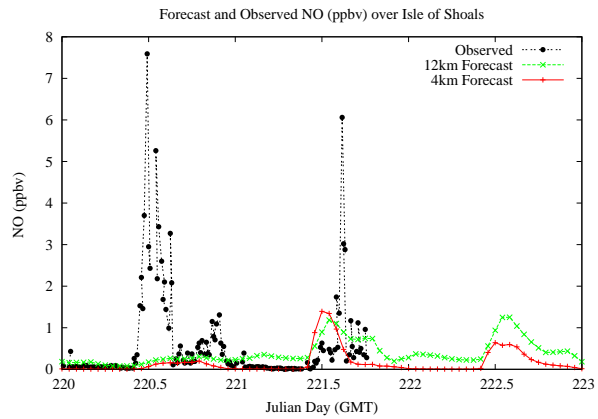

# Forecast Results Compared to Measurements over Isle of Shoals

## Forecast Results Compared to Measurements over Thompson Farm

# Forecast Results Compared to Measurements over Castle Springs

# Forecast Results Compared to Measurements over Mountain Washington