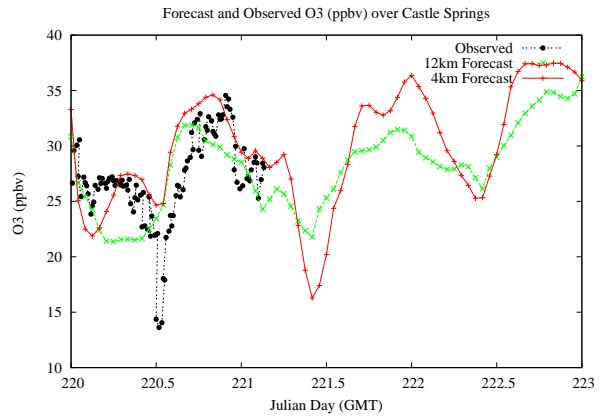

# Forecast Results Compared to Measurements over Isle of Shoals

## Forecast Results Compared to Measurements over Thompson Farm

# Forecast Results Compared to Measurements over Castle Springs

# Forecast Results Compared to Measurements over Mountain Washington