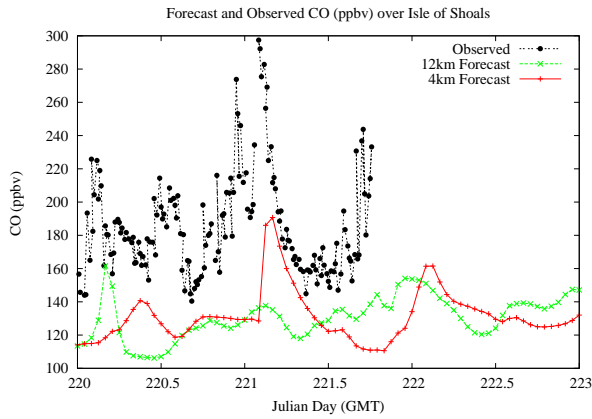

# Forecast Results Compared to Measurements over Isle of Shoals

## Forecast Results Compared to Measurements over Thompson Farm

# Forecast Results Compared to Measurements over Castle Springs

# Forecast Results Compared to Measurements over Mountain Washington