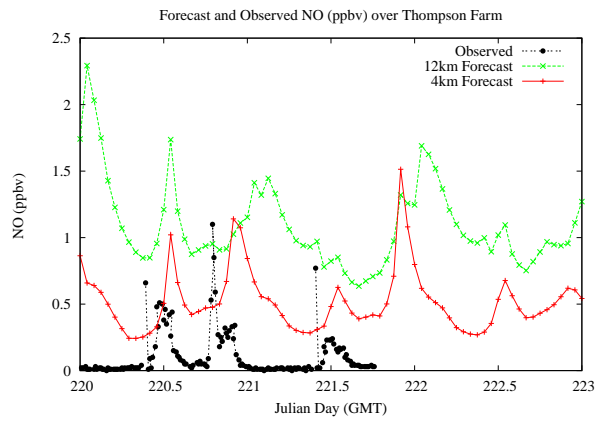

# Forecast Results Compared to Measurements over Isle of Shoals

## Forecast Results Compared to Measurements over Thompson Farm

# Forecast Results Compared to Measurements over Castle Springs

# Forecast Results Compared to Measurements over Mountain Washington