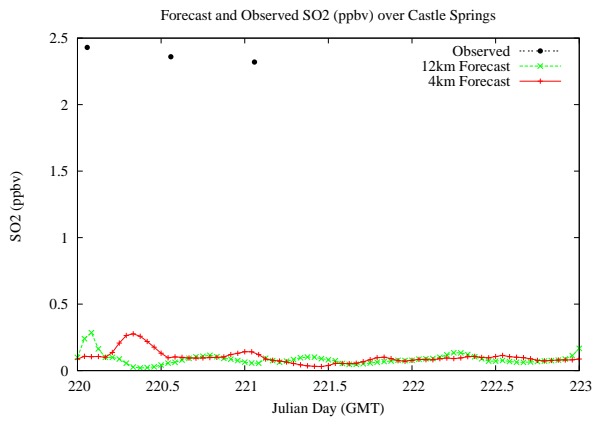

# Forecast Results Compared to Measurements over Isle of Shoals

## Forecast Results Compared to Measurements over Thompson Farm

# Forecast Results Compared to Measurements over Castle Springs

# Forecast Results Compared to Measurements over Mountain Washington