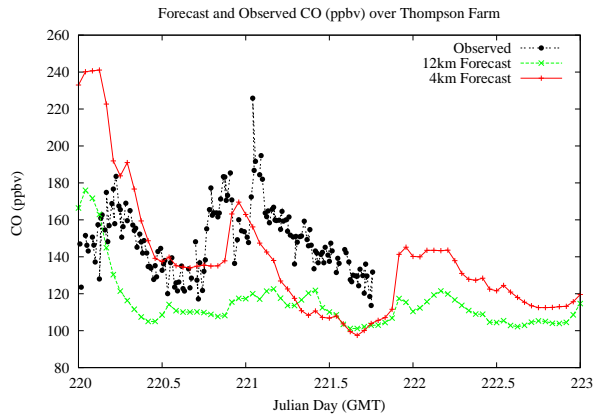

# Forecast Results Compared to Measurements over Isle of Shoals

## Forecast Results Compared to Measurements over Thompson Farm

# Forecast Results Compared to Measurements over Castle Springs

# Forecast Results Compared to Measurements over Mountain Washington