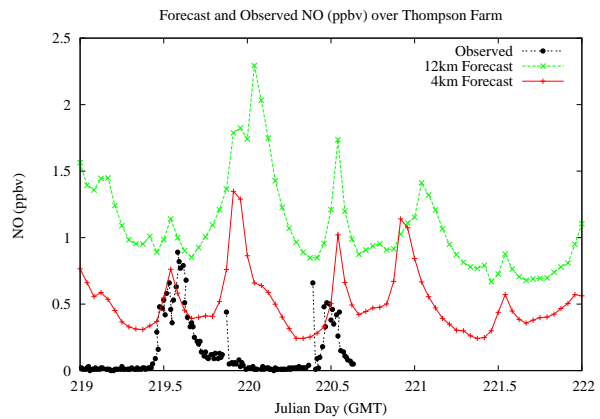

Forecast Results Compared to Measurements over Isle of Shoals

Forecast Results Compared to Measurements over Thompson Farm

Forecast Results Compared to Measurements over Castle Springs

Forecast Results Compared to Measurements over Mountain Washington