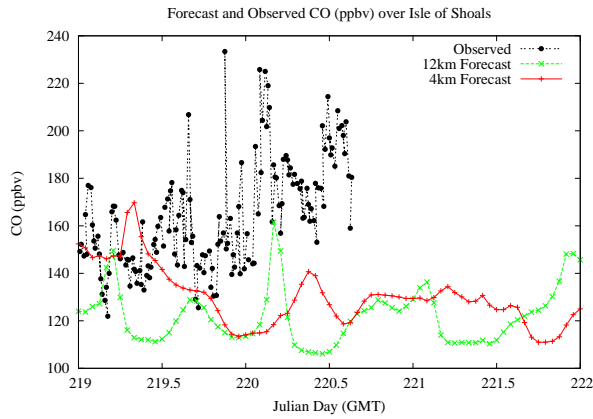

Forecast Results Compared to Measurements over Isle of Shoals

Forecast Results Compared to Measurements over Thompson Farm

Forecast Results Compared to Measurements over Castle Springs

Forecast Results Compared to Measurements over Mountain Washington