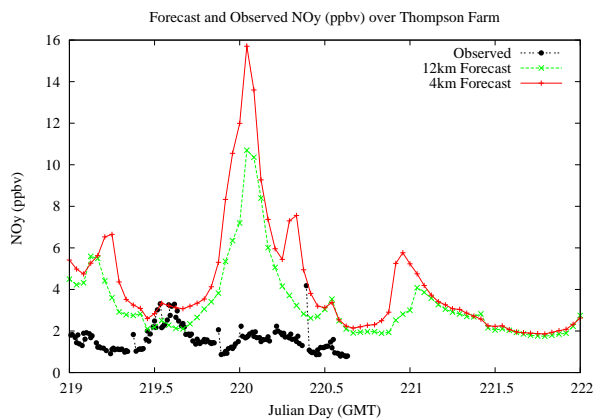

Forecast Results Compared to Measurements over Isle of Shoals

Forecast Results Compared to Measurements over Thompson Farm

Forecast Results Compared to Measurements over Castle Springs

Forecast Results Compared to Measurements over Mountain Washington