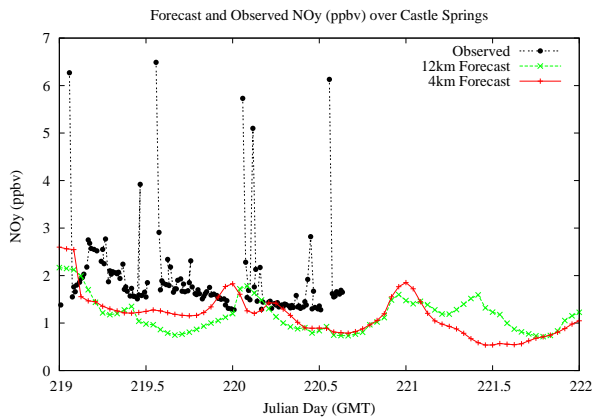

Forecast Results Compared to Measurements over Isle of Shoals

Forecast Results Compared to Measurements over Thompson Farm

Forecast Results Compared to Measurements over Castle Springs

Forecast Results Compared to Measurements over Mountain Washington