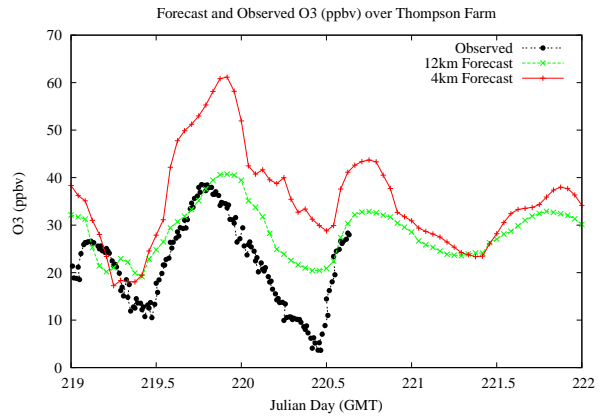

Forecast Results Compared to Measurements over Isle of Shoals

Forecast Results Compared to Measurements over Thompson Farm

Forecast Results Compared to Measurements over Castle Springs

Forecast Results Compared to Measurements over Mountain Washington