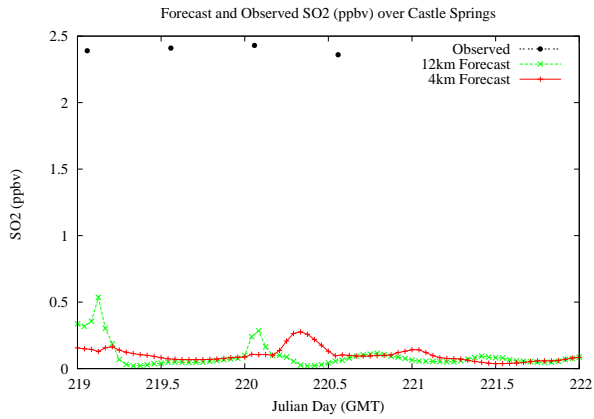

Forecast Results Compared to Measurements over Isle of Shoals

Forecast Results Compared to Measurements over Thompson Farm

Forecast Results Compared to Measurements over Castle Springs

Forecast Results Compared to Measurements over Mountain Washington