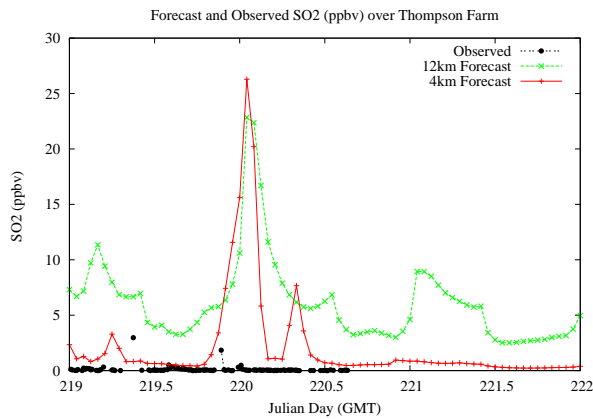

Forecast Results Compared to Measurements over Isle of Shoals

Forecast Results Compared to Measurements over Thompson Farm

Forecast Results Compared to Measurements over Castle Springs

Forecast Results Compared to Measurements over Mountain Washington