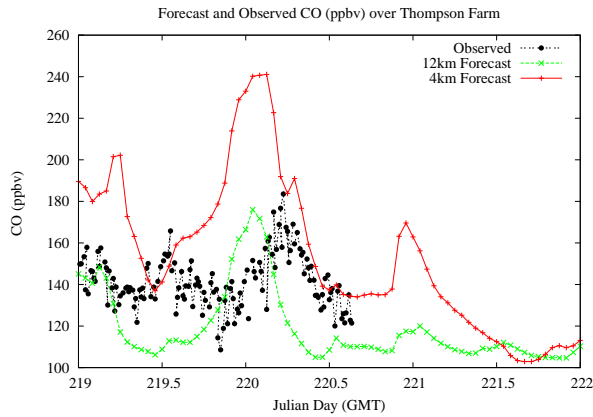

Forecast Results Compared to Measurements over Isle of Shoals

Forecast Results Compared to Measurements over Thompson Farm

Forecast Results Compared to Measurements over Castle Springs

Forecast Results Compared to Measurements over Mountain Washington