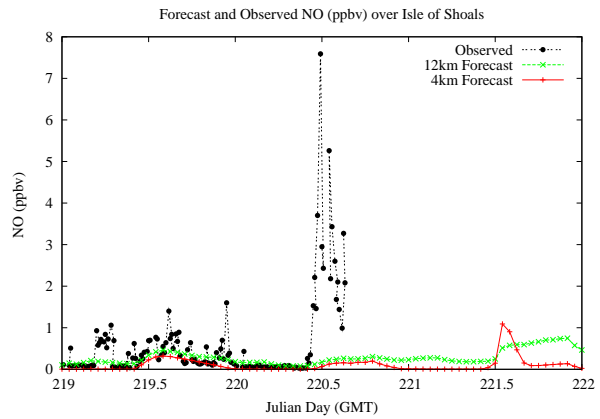

Forecast Results Compared to Measurements over Isle of Shoals

Forecast Results Compared to Measurements over Thompson Farm

Forecast Results Compared to Measurements over Castle Springs

Forecast Results Compared to Measurements over Mountain Washington