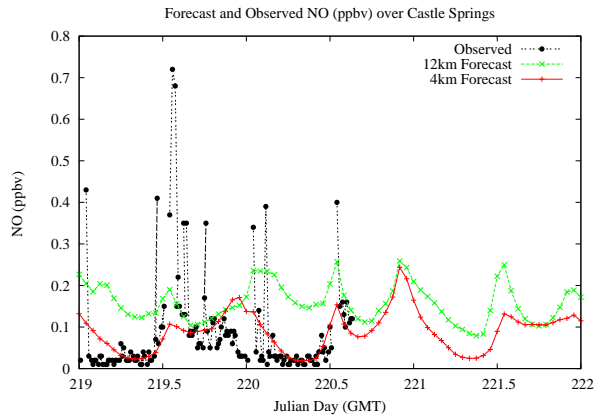

Forecast Results Compared to Measurements over Isle of Shoals

Forecast Results Compared to Measurements over Thompson Farm

Forecast Results Compared to Measurements over Castle Springs

Forecast Results Compared to Measurements over Mountain Washington