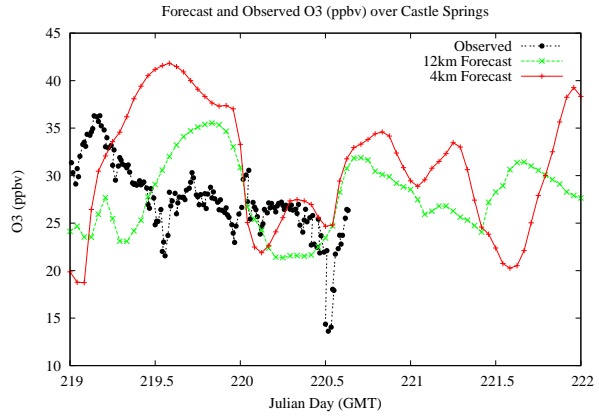

Forecast Results Compared to Measurements over Isle of Shoals

Forecast Results Compared to Measurements over Thompson Farm

Forecast Results Compared to Measurements over Castle Springs

Forecast Results Compared to Measurements over Mountain Washington