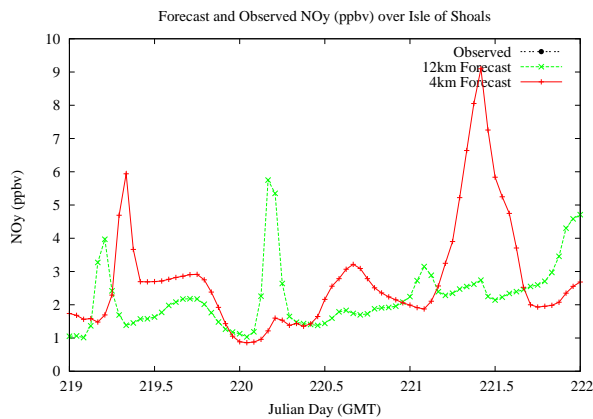

Forecast Results Compared to Measurements over Isle of Shoals

Forecast Results Compared to Measurements over Thompson Farm

Forecast Results Compared to Measurements over Castle Springs

Forecast Results Compared to Measurements over Mountain Washington