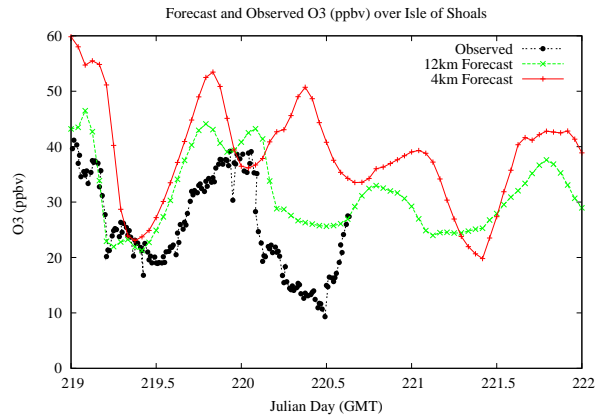

Forecast Results Compared to Measurements over Isle of Shoals

Forecast Results Compared to Measurements over Thompson Farm

Forecast Results Compared to Measurements over Castle Springs

Forecast Results Compared to Measurements over Mountain Washington