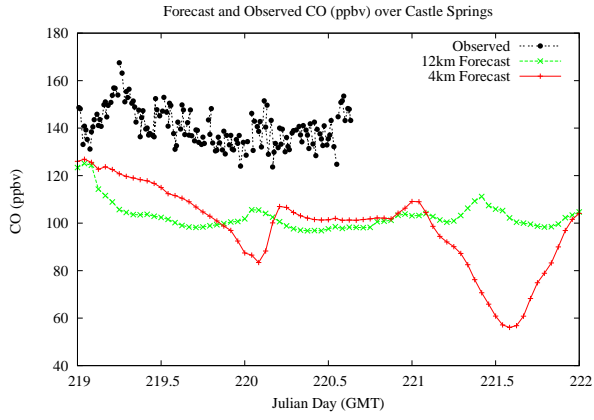

Forecast Results Compared to Measurements over Isle of Shoals

Forecast Results Compared to Measurements over Thompson Farm

Forecast Results Compared to Measurements over Castle Springs

Forecast Results Compared to Measurements over Mountain Washington