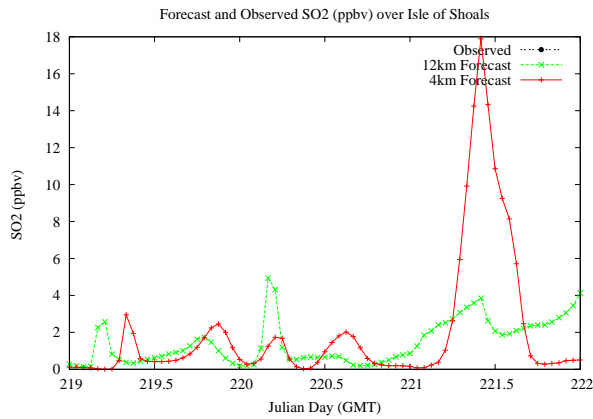

Forecast Results Compared to Measurements over Isle of Shoals

Forecast Results Compared to Measurements over Thompson Farm

Forecast Results Compared to Measurements over Castle Springs

Forecast Results Compared to Measurements over Mountain Washington