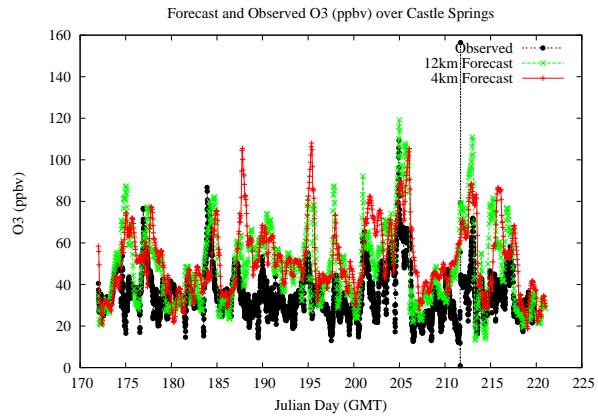

Forecast Results Compared to Measurements over Isle of Shoals

Forecast Results Compared to Measurements over Thompson Farm

Forecast Results Compared to Measurements over Castle Springs

Forecast Results Compared to Measurements over Mountain Washington