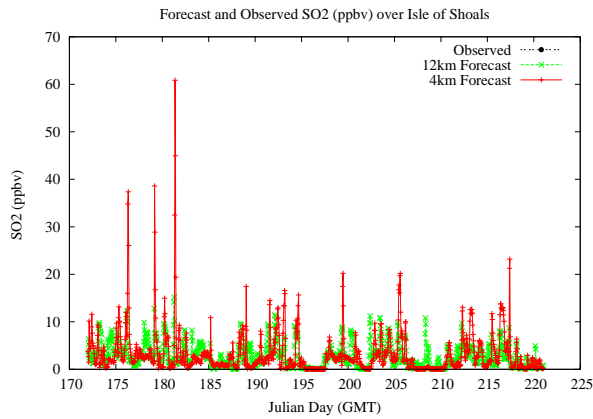

Forecast Results Compared to Measurements over Isle of Shoals

Forecast Results Compared to Measurements over Thompson Farm

Forecast Results Compared to Measurements over Castle Springs

Forecast Results Compared to Measurements over Mountain Washington