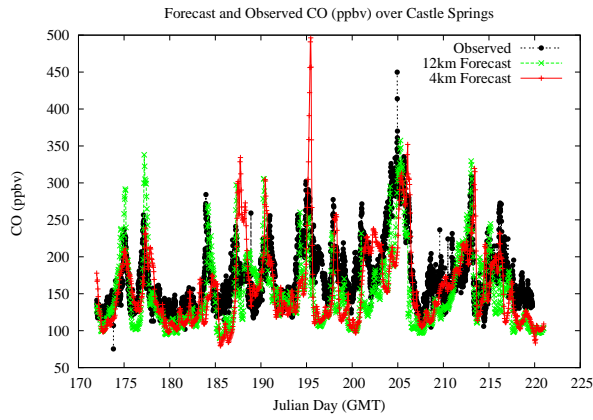

Forecast Results Compared to Measurements over Isle of Shoals

Forecast Results Compared to Measurements over Thompson Farm

Forecast Results Compared to Measurements over Castle Springs

Forecast Results Compared to Measurements over Mountain Washington