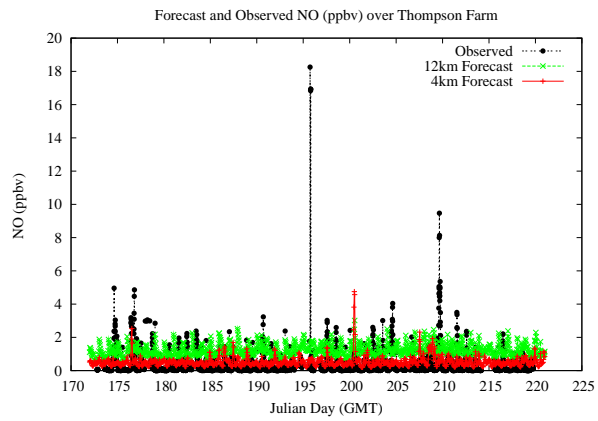

Forecast Results Compared to Measurements over Isle of Shoals

Forecast Results Compared to Measurements over Thompson Farm

Forecast Results Compared to Measurements over Castle Springs

Forecast Results Compared to Measurements over Mountain Washington