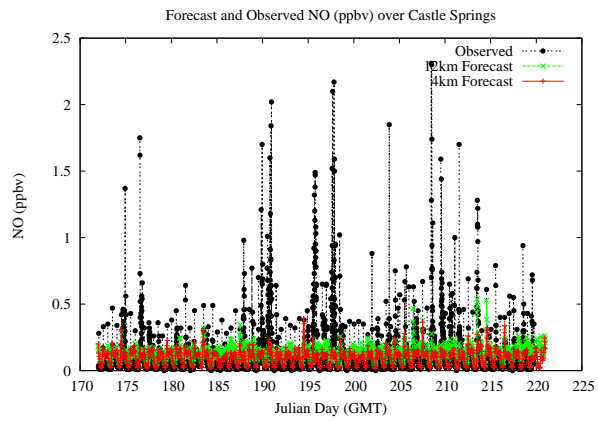

Forecast Results Compared to Measurements over Isle of Shoals

Forecast Results Compared to Measurements over Thompson Farm

Forecast Results Compared to Measurements over Castle Springs

Forecast Results Compared to Measurements over Mountain Washington