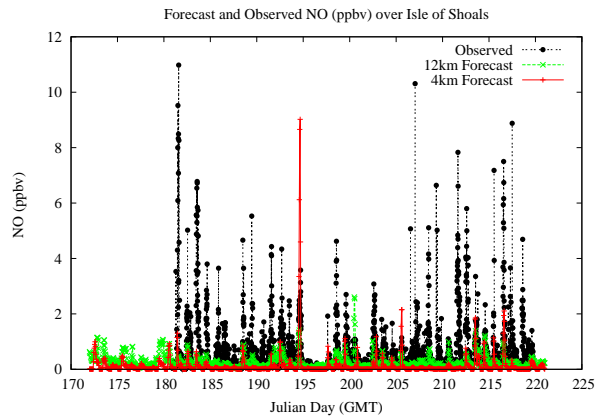

Forecast Results Compared to Measurements over Isle of Shoals

Forecast Results Compared to Measurements over Thompson Farm

Forecast Results Compared to Measurements over Castle Springs

Forecast Results Compared to Measurements over Mountain Washington