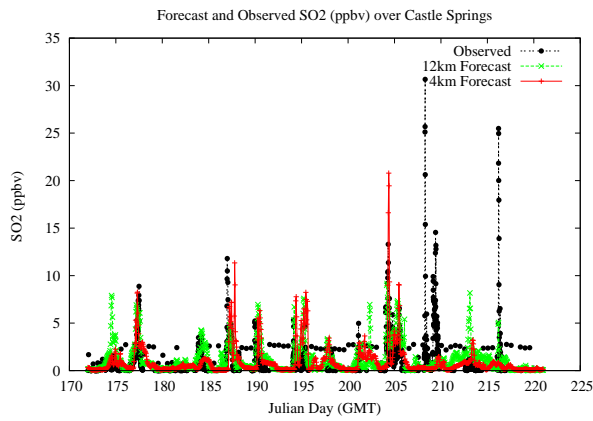

Forecast Results Compared to Measurements over Isle of Shoals

Forecast Results Compared to Measurements over Thompson Farm

Forecast Results Compared to Measurements over Castle Springs

Forecast Results Compared to Measurements over Mountain Washington