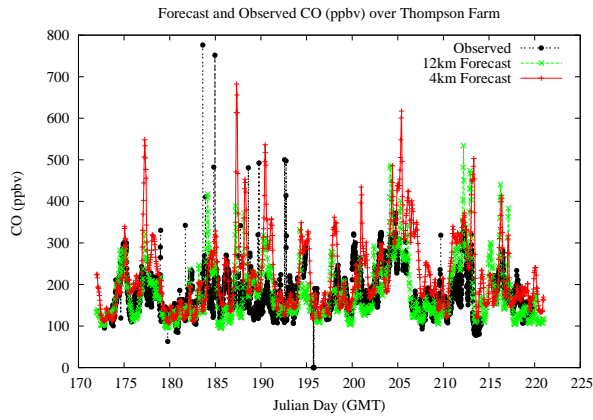

Forecast Results Compared to Measurements over Isle of Shoals

Forecast Results Compared to Measurements over Thompson Farm

Forecast Results Compared to Measurements over Castle Springs

Forecast Results Compared to Measurements over Mountain Washington