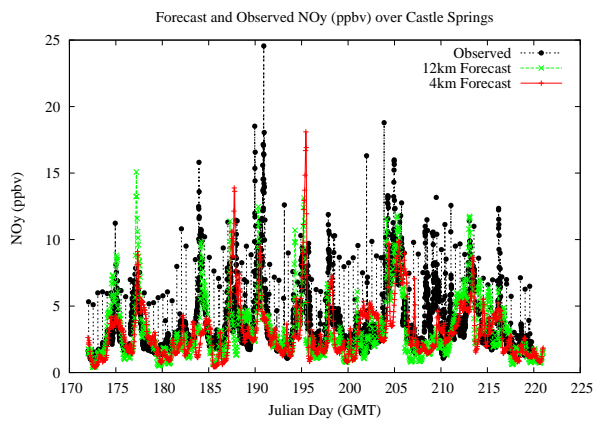

Forecast Results Compared to Measurements over Isle of Shoals

Forecast Results Compared to Measurements over Thompson Farm

Forecast Results Compared to Measurements over Castle Springs

Forecast Results Compared to Measurements over Mountain Washington