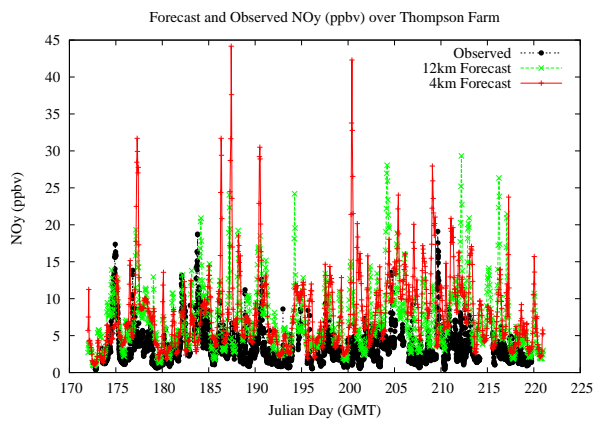

Forecast Results Compared to Measurements over Isle of Shoals

Forecast Results Compared to Measurements over Thompson Farm

Forecast Results Compared to Measurements over Castle Springs

Forecast Results Compared to Measurements over Mountain Washington