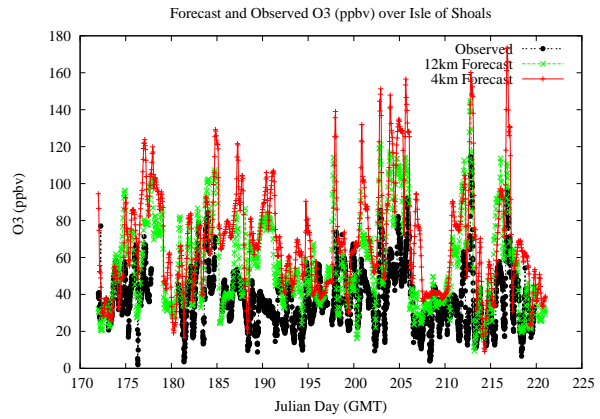

Forecast Results Compared to Measurements over Isle of Shoals

Forecast Results Compared to Measurements over Thompson Farm

Forecast Results Compared to Measurements over Castle Springs

Forecast Results Compared to Measurements over Mountain Washington