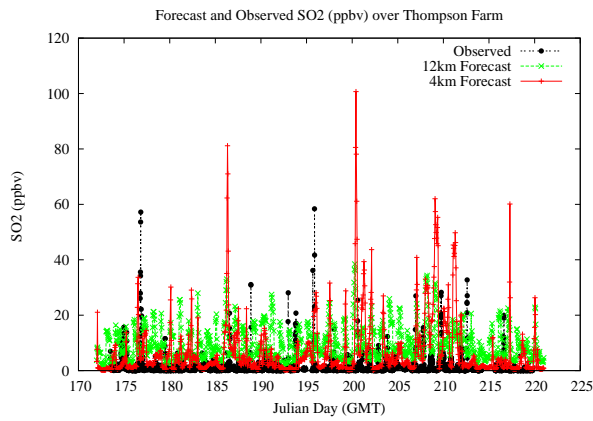

Forecast Results Compared to Measurements over Isle of Shoals

Forecast Results Compared to Measurements over Thompson Farm

Forecast Results Compared to Measurements over Castle Springs

Forecast Results Compared to Measurements over Mountain Washington