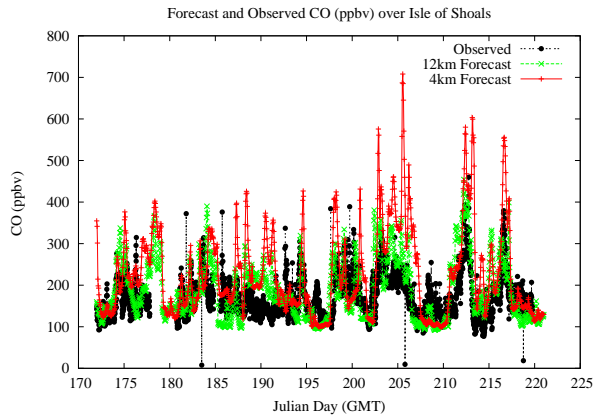

Forecast Results Compared to Measurements over Isle of Shoals

Forecast Results Compared to Measurements over Thompson Farm

Forecast Results Compared to Measurements over Castle Springs

Forecast Results Compared to Measurements over Mountain Washington