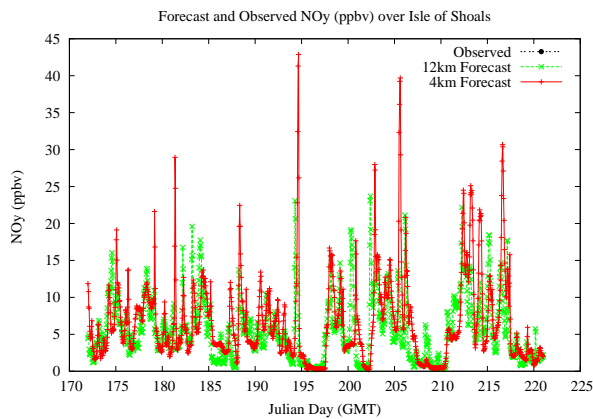

Forecast Results Compared to Measurements over Isle of Shoals

Forecast Results Compared to Measurements over Thompson Farm

Forecast Results Compared to Measurements over Castle Springs

Forecast Results Compared to Measurements over Mountain Washington