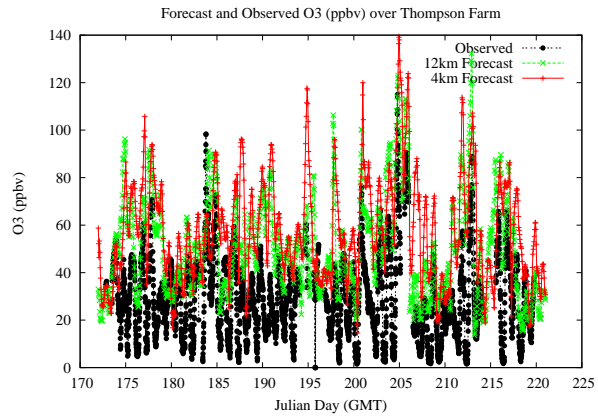

Forecast Results Compared to Measurements over Isle of Shoals

Forecast Results Compared to Measurements over Thompson Farm

Forecast Results Compared to Measurements over Castle Springs

Forecast Results Compared to Measurements over Mountain Washington