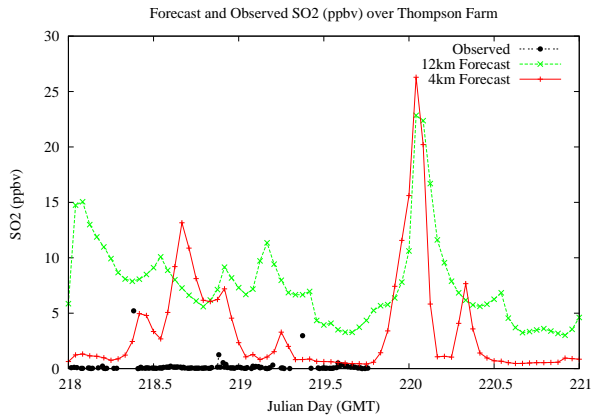

# Forecast Results Compared to Measurements over Isle of Shoals

## Forecast Results Compared to Measurements over Thompson Farm

## Forecast Results Compared to Measurements over Castle Springs

## Forecast Results Compared to Measurements over Mountain Washington