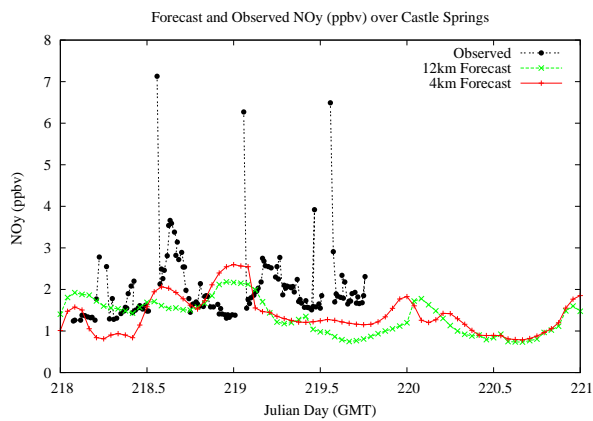

# Forecast Results Compared to Measurements over Isle of Shoals

## Forecast Results Compared to Measurements over Thompson Farm

## Forecast Results Compared to Measurements over Castle Springs

## Forecast Results Compared to Measurements over Mountain Washington