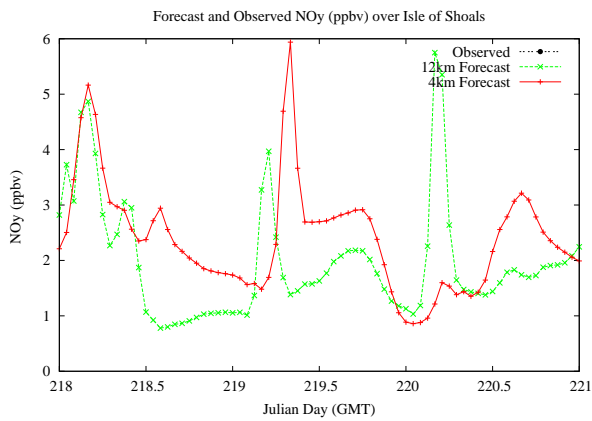

# Forecast Results Compared to Measurements over Isle of Shoals

## Forecast Results Compared to Measurements over Thompson Farm

## Forecast Results Compared to Measurements over Castle Springs

## Forecast Results Compared to Measurements over Mountain Washington