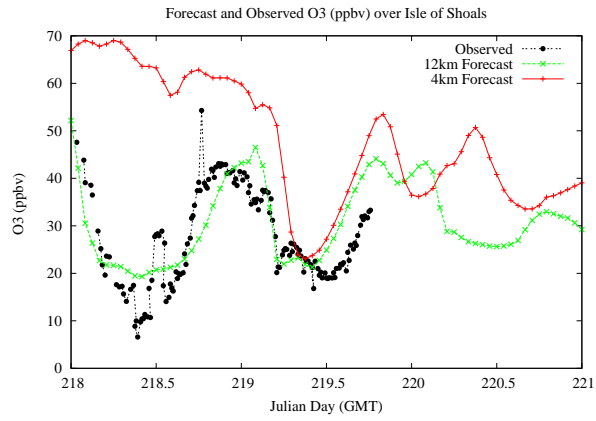

# Forecast Results Compared to Measurements over Isle of Shoals

## Forecast Results Compared to Measurements over Thompson Farm

## Forecast Results Compared to Measurements over Castle Springs

## Forecast Results Compared to Measurements over Mountain Washington