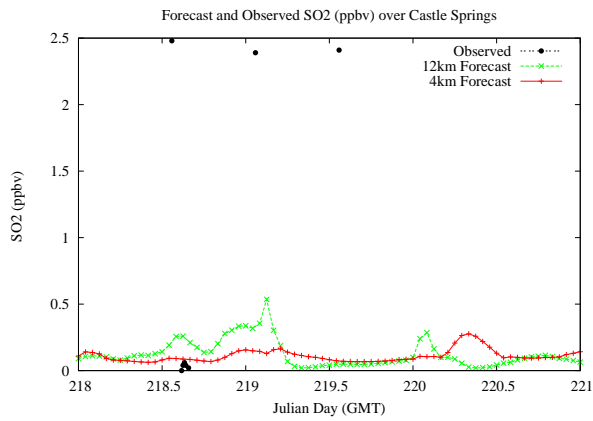

# Forecast Results Compared to Measurements over Isle of Shoals

## Forecast Results Compared to Measurements over Thompson Farm

## Forecast Results Compared to Measurements over Castle Springs

## Forecast Results Compared to Measurements over Mountain Washington