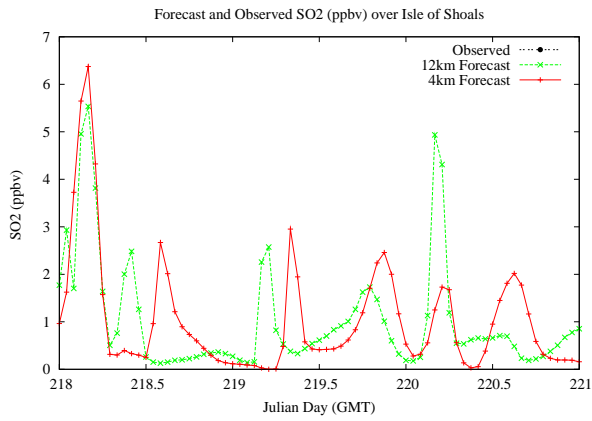

# Forecast Results Compared to Measurements over Isle of Shoals

## Forecast Results Compared to Measurements over Thompson Farm

## Forecast Results Compared to Measurements over Castle Springs

## Forecast Results Compared to Measurements over Mountain Washington