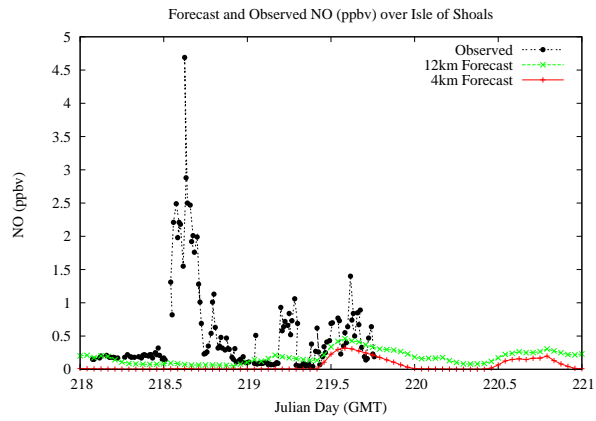

# Forecast Results Compared to Measurements over Isle of Shoals

## Forecast Results Compared to Measurements over Thompson Farm

## Forecast Results Compared to Measurements over Castle Springs

## Forecast Results Compared to Measurements over Mountain Washington