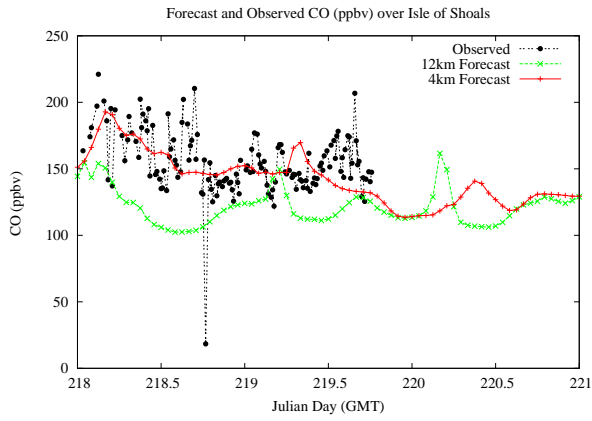

# Forecast Results Compared to Measurements over Isle of Shoals

## Forecast Results Compared to Measurements over Thompson Farm

## Forecast Results Compared to Measurements over Castle Springs

## Forecast Results Compared to Measurements over Mountain Washington