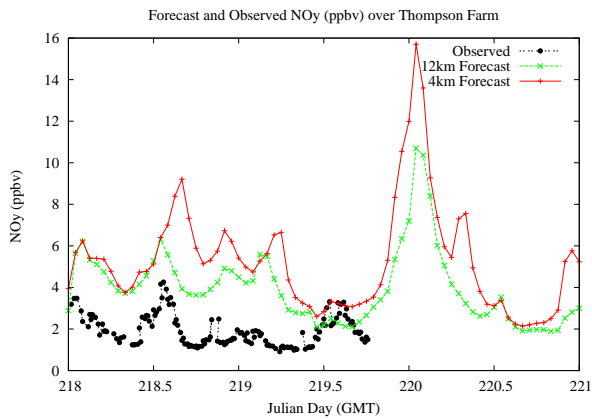

# Forecast Results Compared to Measurements over Isle of Shoals

## Forecast Results Compared to Measurements over Thompson Farm

## Forecast Results Compared to Measurements over Castle Springs

## Forecast Results Compared to Measurements over Mountain Washington