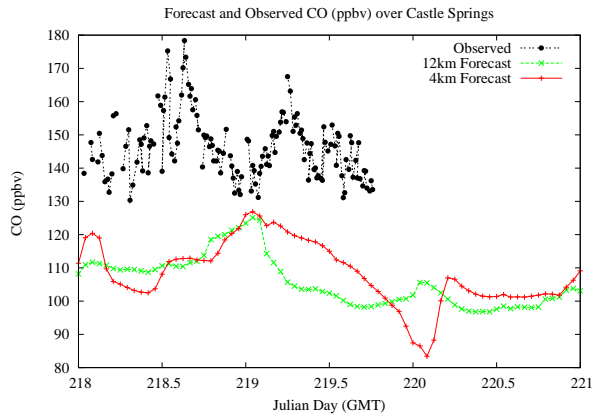

# Forecast Results Compared to Measurements over Isle of Shoals

## Forecast Results Compared to Measurements over Thompson Farm

## Forecast Results Compared to Measurements over Castle Springs

## Forecast Results Compared to Measurements over Mountain Washington