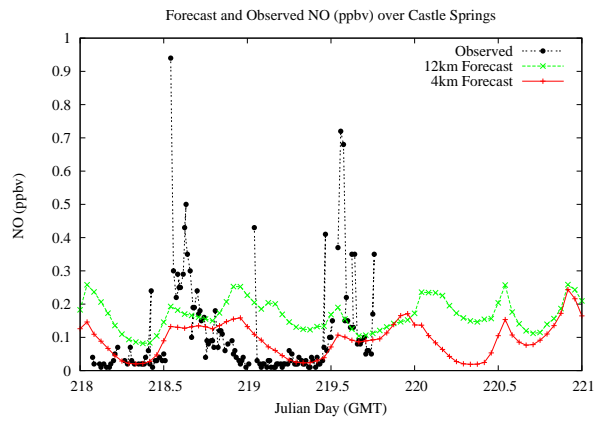

# Forecast Results Compared to Measurements over Isle of Shoals

## Forecast Results Compared to Measurements over Thompson Farm

## Forecast Results Compared to Measurements over Castle Springs

## Forecast Results Compared to Measurements over Mountain Washington