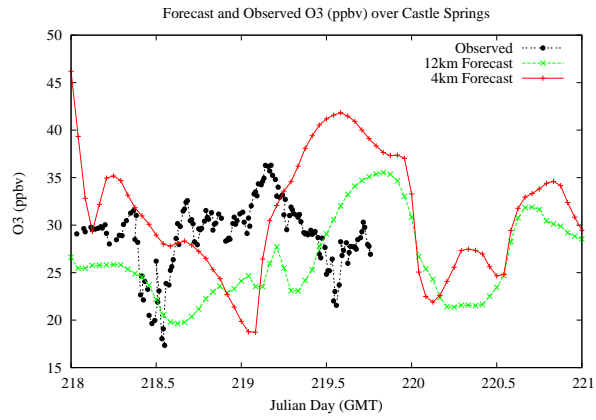

# Forecast Results Compared to Measurements over Isle of Shoals

## Forecast Results Compared to Measurements over Thompson Farm

## Forecast Results Compared to Measurements over Castle Springs

## Forecast Results Compared to Measurements over Mountain Washington