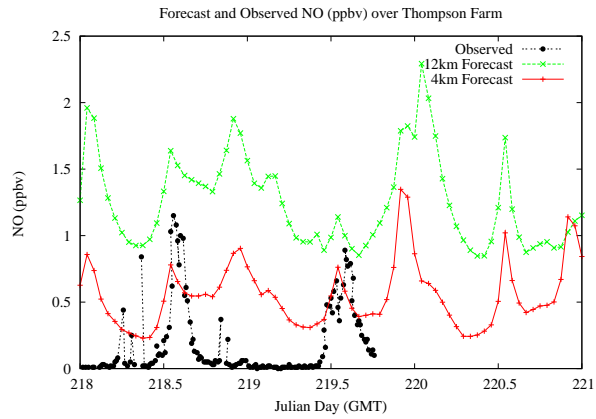

# Forecast Results Compared to Measurements over Isle of Shoals

## Forecast Results Compared to Measurements over Thompson Farm

## Forecast Results Compared to Measurements over Castle Springs

## Forecast Results Compared to Measurements over Mountain Washington