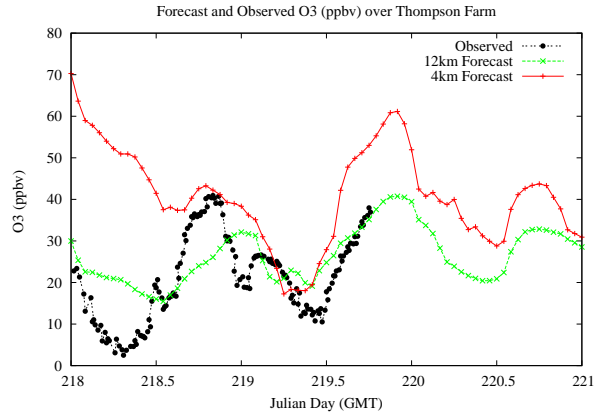

# Forecast Results Compared to Measurements over Isle of Shoals

## Forecast Results Compared to Measurements over Thompson Farm

## Forecast Results Compared to Measurements over Castle Springs