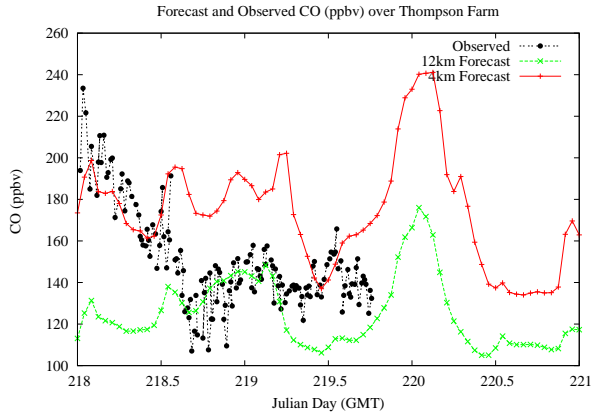

# Forecast Results Compared to Measurements over Isle of Shoals

## Forecast Results Compared to Measurements over Thompson Farm

## Forecast Results Compared to Measurements over Castle Springs

## Forecast Results Compared to Measurements over Mountain Washington