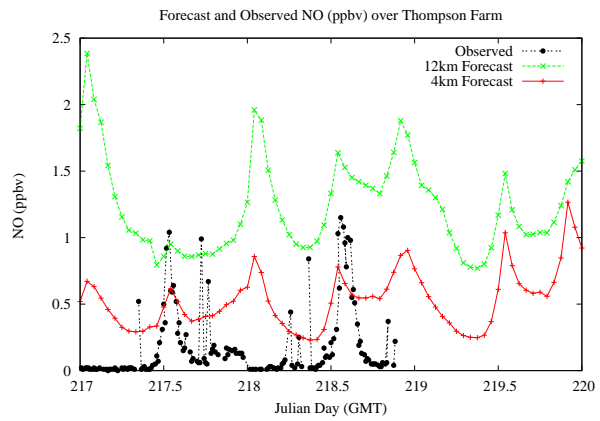

Forecast Results Compared to Measurements over Isle of Shoals

Forecast Results Compared to Measurements over Thompson Farm

Forecast Results Compared to Measurements over Castle Springs

Forecast Results Compared to Measurements over Mountain Washington