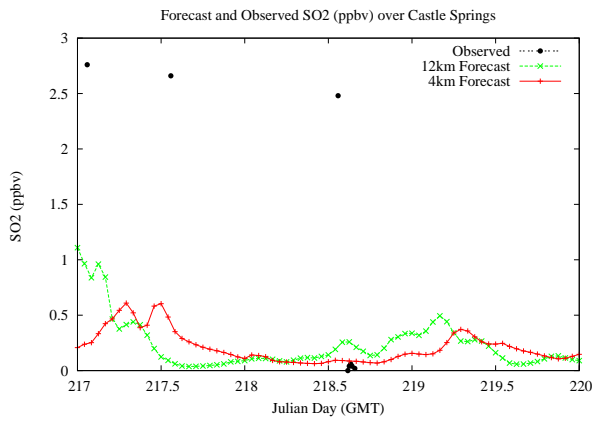

Forecast Results Compared to Measurements over Isle of Shoals

Forecast Results Compared to Measurements over Thompson Farm

Forecast Results Compared to Measurements over Castle Springs

Forecast Results Compared to Measurements over Mountain Washington