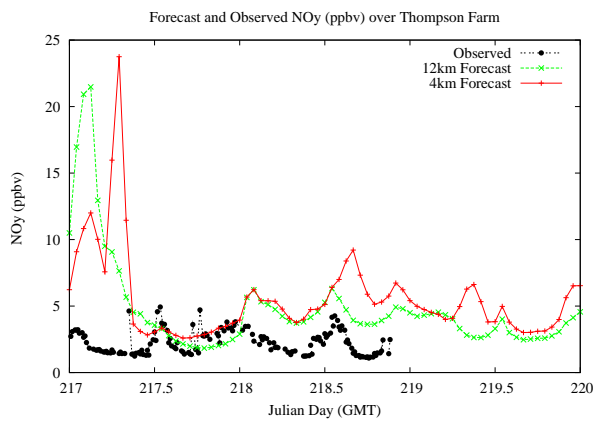

Forecast Results Compared to Measurements over Isle of Shoals

Forecast Results Compared to Measurements over Thompson Farm

Forecast Results Compared to Measurements over Castle Springs

Forecast Results Compared to Measurements over Mountain Washington