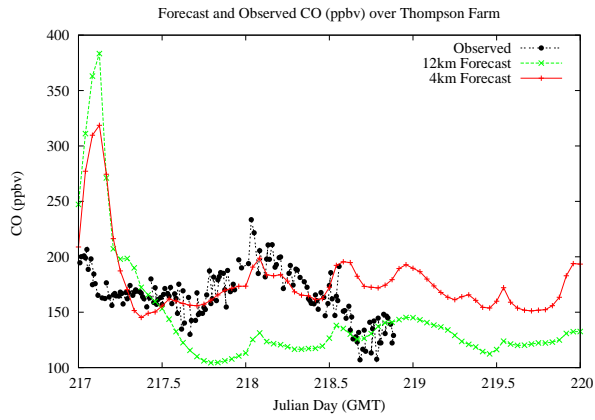

Forecast Results Compared to Measurements over Isle of Shoals

Forecast Results Compared to Measurements over Thompson Farm

Forecast Results Compared to Measurements over Castle Springs

Forecast Results Compared to Measurements over Mountain Washington