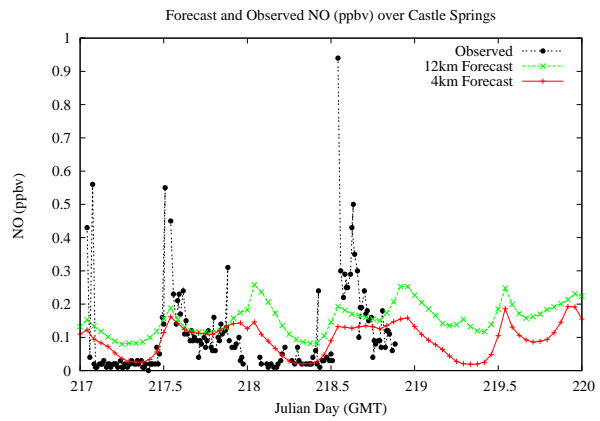

Forecast Results Compared to Measurements over Isle of Shoals

Forecast Results Compared to Measurements over Thompson Farm

Forecast Results Compared to Measurements over Castle Springs

Forecast Results Compared to Measurements over Mountain Washington