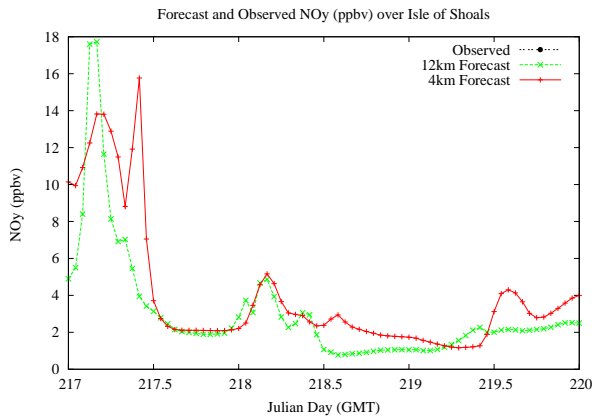

Forecast Results Compared to Measurements over Isle of Shoals

Forecast Results Compared to Measurements over Thompson Farm

Forecast Results Compared to Measurements over Castle Springs

Forecast Results Compared to Measurements over Mountain Washington