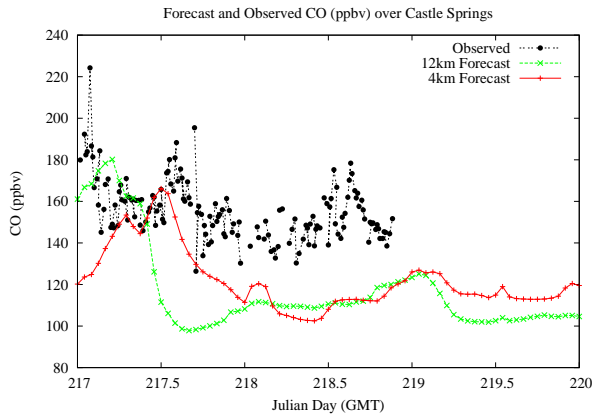

Forecast Results Compared to Measurements over Isle of Shoals

Forecast Results Compared to Measurements over Thompson Farm

Forecast Results Compared to Measurements over Castle Springs

Forecast Results Compared to Measurements over Mountain Washington