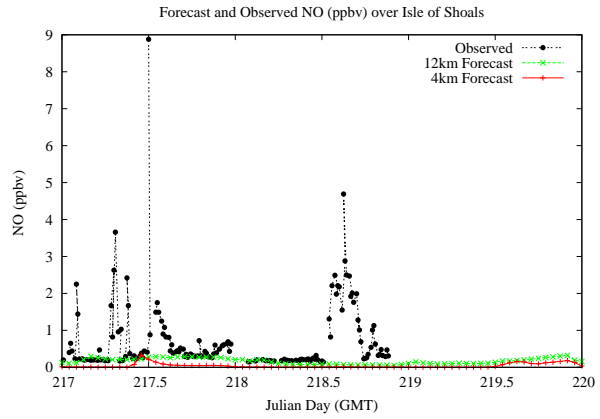

Forecast Results Compared to Measurements over Isle of Shoals

Forecast Results Compared to Measurements over Thompson Farm

Forecast Results Compared to Measurements over Castle Springs

Forecast Results Compared to Measurements over Mountain Washington