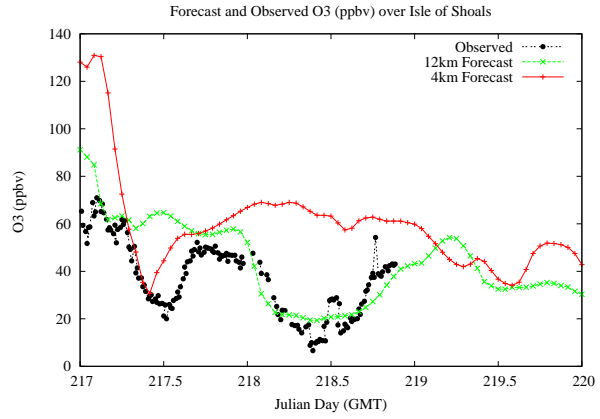

Forecast Results Compared to Measurements over Isle of Shoals

Forecast Results Compared to Measurements over Thompson Farm

Forecast Results Compared to Measurements over Castle Springs

Forecast Results Compared to Measurements over Mountain Washington