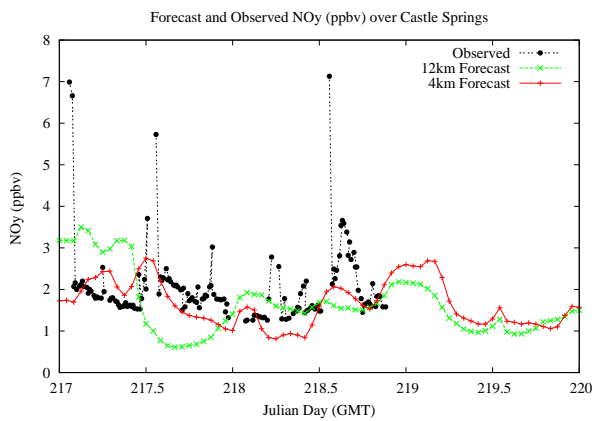

Forecast Results Compared to Measurements over Isle of Shoals

Forecast Results Compared to Measurements over Thompson Farm

Forecast Results Compared to Measurements over Castle Springs

Forecast Results Compared to Measurements over Mountain Washington