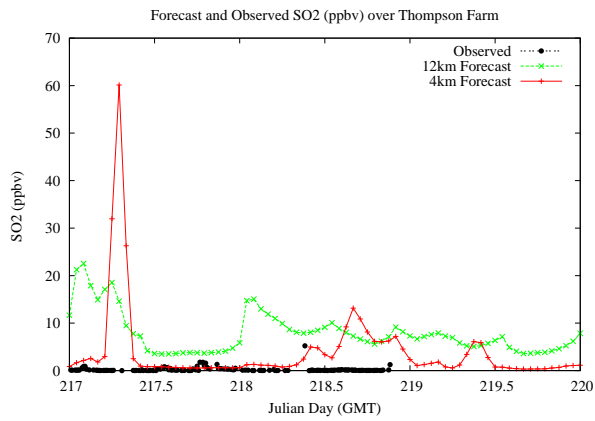

Forecast Results Compared to Measurements over Isle of Shoals

Forecast Results Compared to Measurements over Thompson Farm

Forecast Results Compared to Measurements over Castle Springs

Forecast Results Compared to Measurements over Mountain Washington