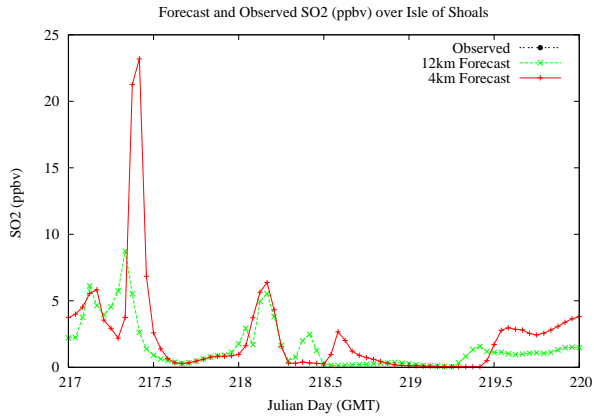

Forecast Results Compared to Measurements over Isle of Shoals

Forecast Results Compared to Measurements over Thompson Farm

Forecast Results Compared to Measurements over Castle Springs

Forecast Results Compared to Measurements over Mountain Washington