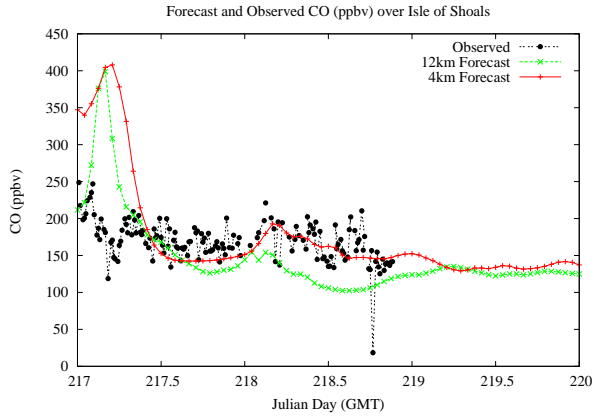

Forecast Results Compared to Measurements over Isle of Shoals

Forecast Results Compared to Measurements over Thompson Farm

Forecast Results Compared to Measurements over Castle Springs

Forecast Results Compared to Measurements over Mountain Washington