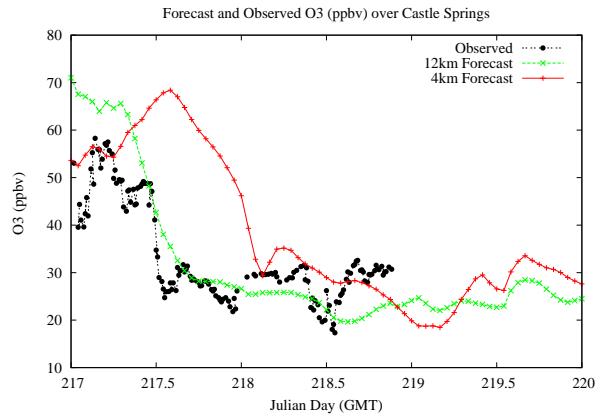

Forecast Results Compared to Measurements over Isle of Shoals

Forecast Results Compared to Measurements over Thompson Farm

Forecast Results Compared to Measurements over Castle Springs

Forecast Results Compared to Measurements over Mountain Washington