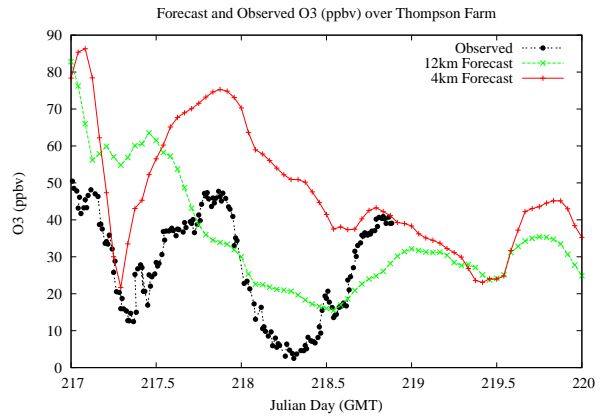

Forecast Results Compared to Measurements over Isle of Shoals

Forecast Results Compared to Measurements over Thompson Farm

Forecast Results Compared to Measurements over Castle Springs

Forecast Results Compared to Measurements over Mountain Washington