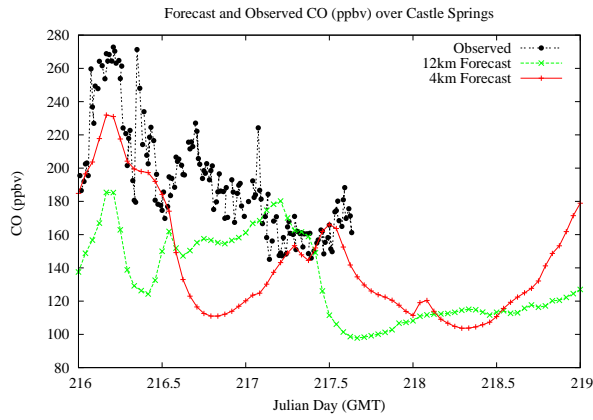

Forecast Results Compared to Measurements over Isle of Shoals

Forecast Results Compared to Measurements over Thompson Farm

Forecast Results Compared to Measurements over Castle Springs

Forecast Results Compared to Measurements over Mountain Washington