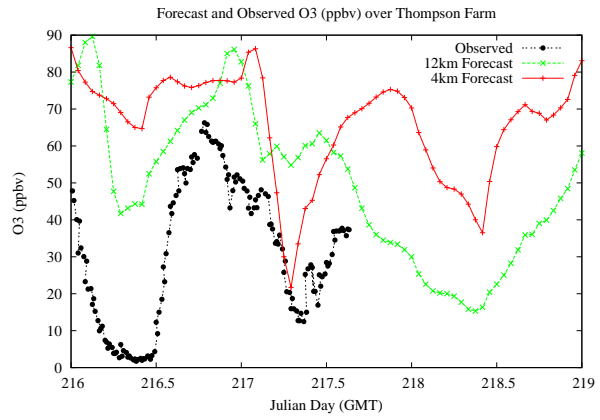

Forecast Results Compared to Measurements over Isle of Shoals

Forecast Results Compared to Measurements over Thompson Farm

Forecast Results Compared to Measurements over Castle Springs

Forecast Results Compared to Measurements over Mountain Washington