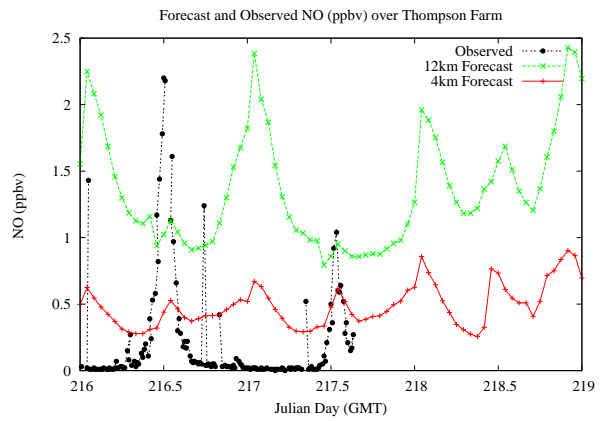

Forecast Results Compared to Measurements over Isle of Shoals

Forecast Results Compared to Measurements over Thompson Farm

Forecast Results Compared to Measurements over Castle Springs

Forecast Results Compared to Measurements over Mountain Washington