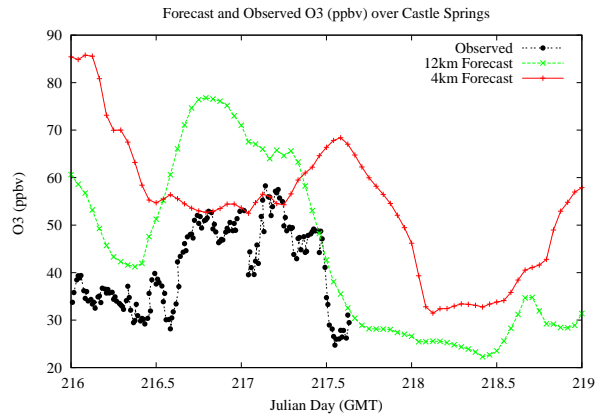

Forecast Results Compared to Measurements over Isle of Shoals

Forecast Results Compared to Measurements over Thompson Farm

Forecast Results Compared to Measurements over Castle Springs

Forecast Results Compared to Measurements over Mountain Washington