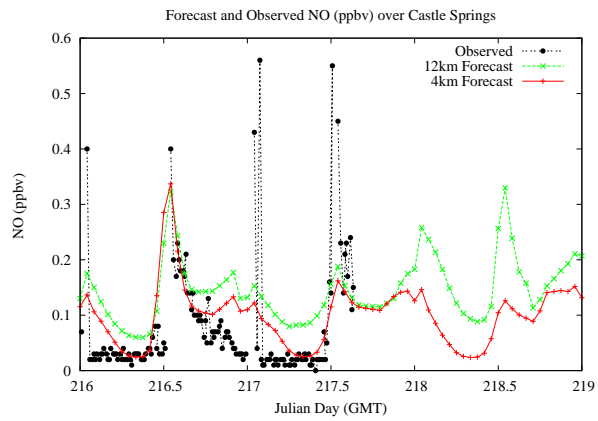

Forecast Results Compared to Measurements over Isle of Shoals

Forecast Results Compared to Measurements over Thompson Farm

Forecast Results Compared to Measurements over Castle Springs

Forecast Results Compared to Measurements over Mountain Washington