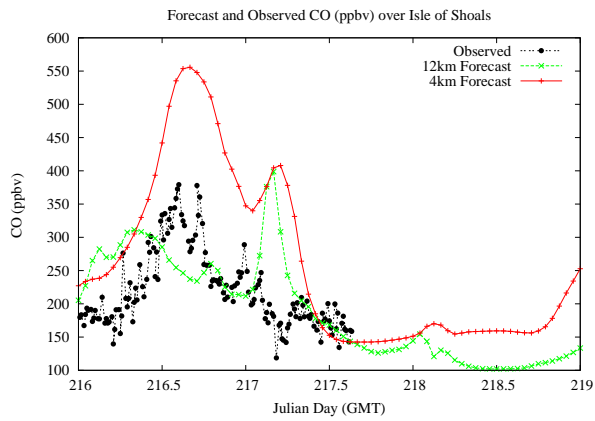

Forecast Results Compared to Measurements over Isle of Shoals

Forecast Results Compared to Measurements over Thompson Farm

Forecast Results Compared to Measurements over Castle Springs

Forecast Results Compared to Measurements over Mountain Washington