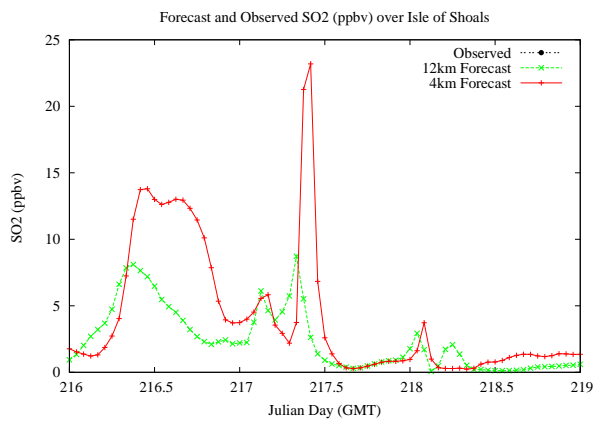

Forecast Results Compared to Measurements over Isle of Shoals

Forecast Results Compared to Measurements over Thompson Farm

Forecast Results Compared to Measurements over Castle Springs

Forecast Results Compared to Measurements over Mountain Washington