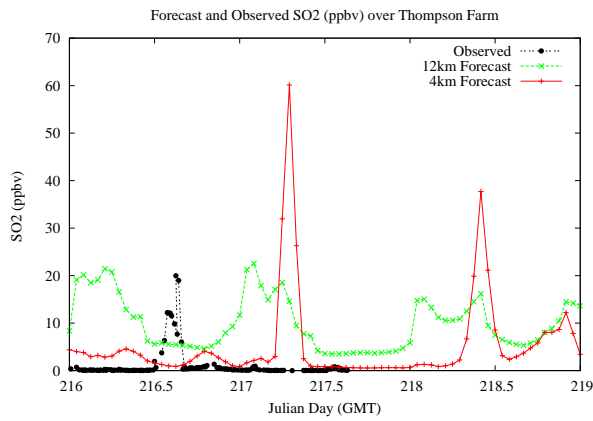

Forecast Results Compared to Measurements over Isle of Shoals

Forecast Results Compared to Measurements over Thompson Farm

Forecast Results Compared to Measurements over Castle Springs

Forecast Results Compared to Measurements over Mountain Washington