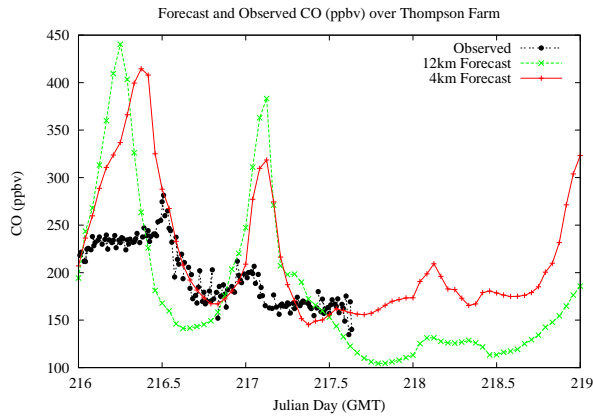

Forecast Results Compared to Measurements over Isle of Shoals

Forecast Results Compared to Measurements over Thompson Farm

Forecast Results Compared to Measurements over Castle Springs

Forecast Results Compared to Measurements over Mountain Washington