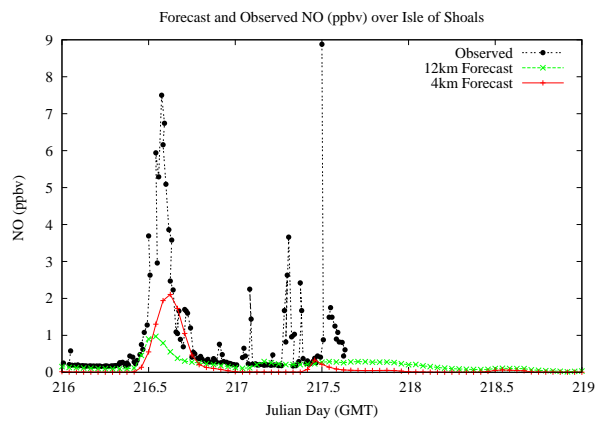

Forecast Results Compared to Measurements over Isle of Shoals

Forecast Results Compared to Measurements over Thompson Farm

Forecast Results Compared to Measurements over Castle Springs

Forecast Results Compared to Measurements over Mountain Washington