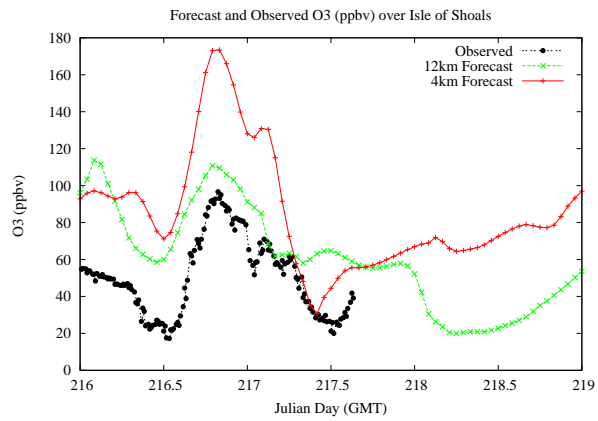

Forecast Results Compared to Measurements over Isle of Shoals

Forecast Results Compared to Measurements over Thompson Farm

Forecast Results Compared to Measurements over Castle Springs

Forecast Results Compared to Measurements over Mountain Washington