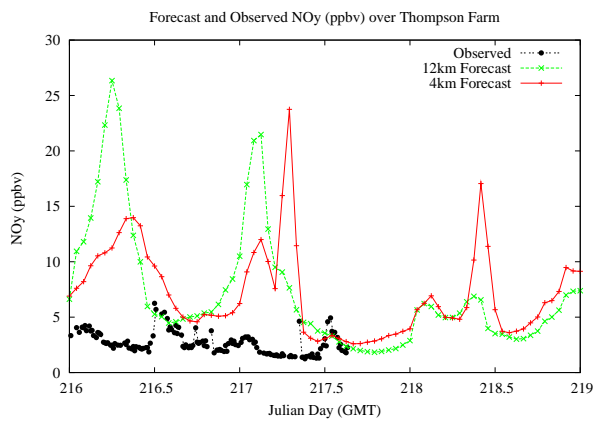

Forecast Results Compared to Measurements over Isle of Shoals

Forecast Results Compared to Measurements over Thompson Farm

Forecast Results Compared to Measurements over Castle Springs

Forecast Results Compared to Measurements over Mountain Washington