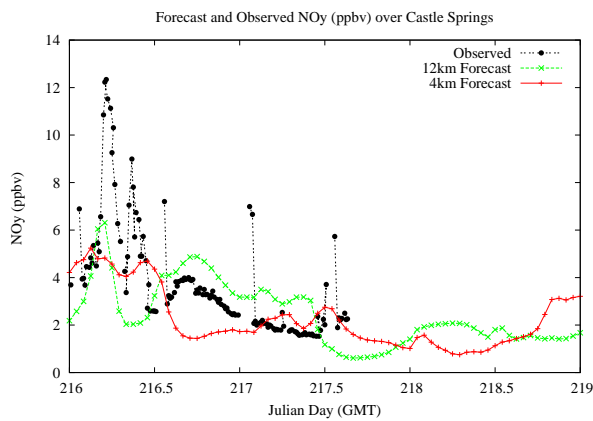

Forecast Results Compared to Measurements over Isle of Shoals

Forecast Results Compared to Measurements over Thompson Farm

Forecast Results Compared to Measurements over Castle Springs

Forecast Results Compared to Measurements over Mountain Washington