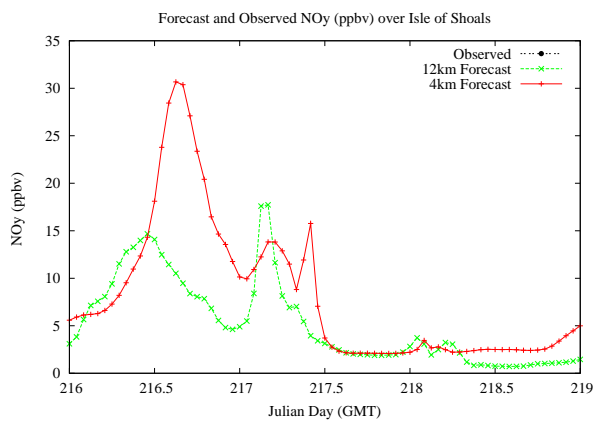

Forecast Results Compared to Measurements over Isle of Shoals

Forecast Results Compared to Measurements over Thompson Farm

Forecast Results Compared to Measurements over Castle Springs

Forecast Results Compared to Measurements over Mountain Washington