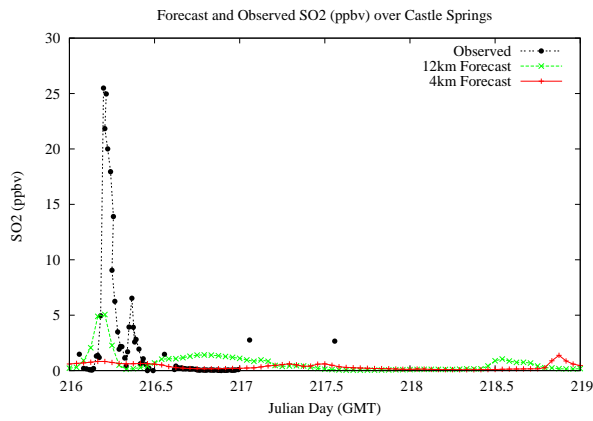

Forecast Results Compared to Measurements over Isle of Shoals

Forecast Results Compared to Measurements over Thompson Farm

Forecast Results Compared to Measurements over Castle Springs

Forecast Results Compared to Measurements over Mountain Washington