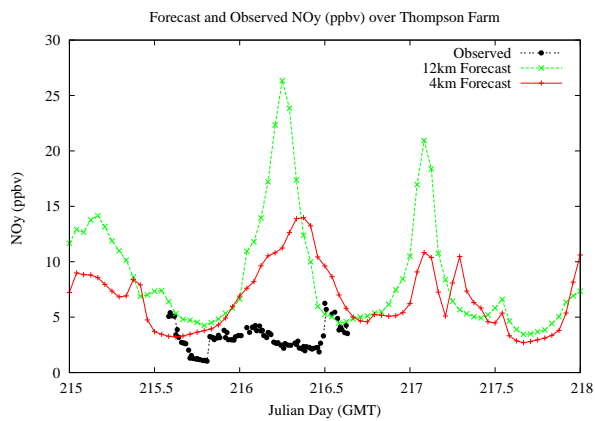

Forecast Results Compared to Measurements over Isle of Shoals

Forecast Results Compared to Measurements over Thompson Farm

Forecast Results Compared to Measurements over Castle Springs

Forecast Results Compared to Measurements over Mountain Washington