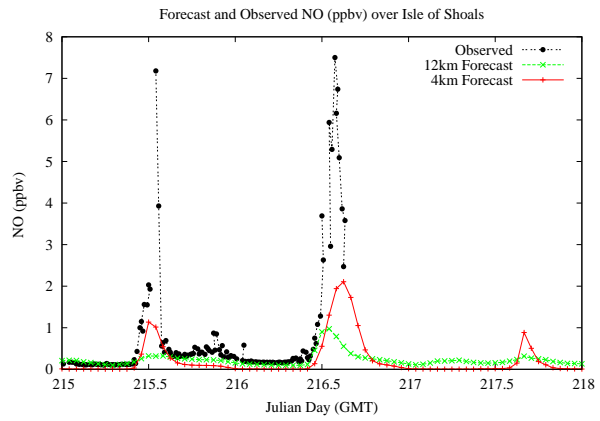

Forecast Results Compared to Measurements over Isle of Shoals

Forecast Results Compared to Measurements over Thompson Farm

Forecast Results Compared to Measurements over Castle Springs

Forecast Results Compared to Measurements over Mountain Washington