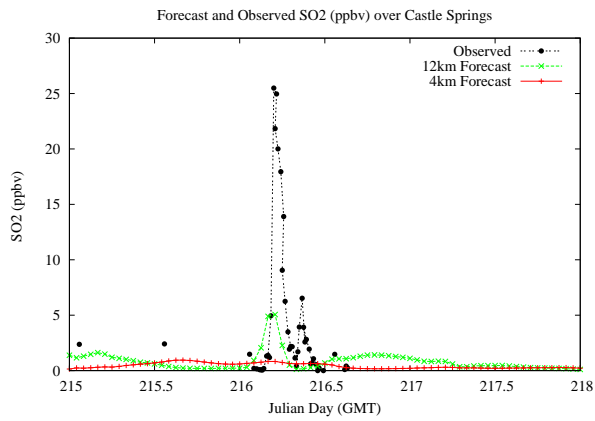

Forecast Results Compared to Measurements over Isle of Shoals

Forecast Results Compared to Measurements over Thompson Farm

Forecast Results Compared to Measurements over Castle Springs

Forecast Results Compared to Measurements over Mountain Washington