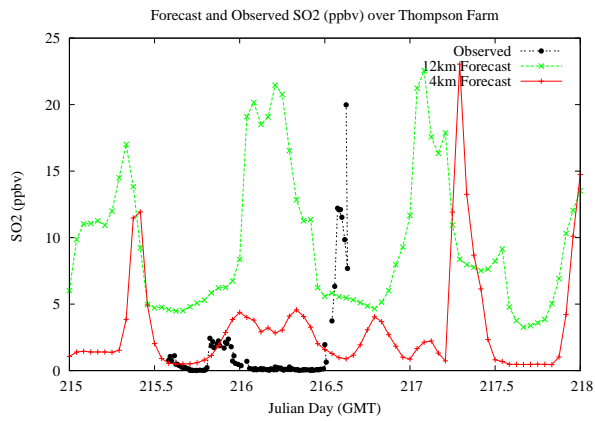

Forecast Results Compared to Measurements over Isle of Shoals

Forecast Results Compared to Measurements over Thompson Farm

Forecast Results Compared to Measurements over Castle Springs

Forecast Results Compared to Measurements over Mountain Washington