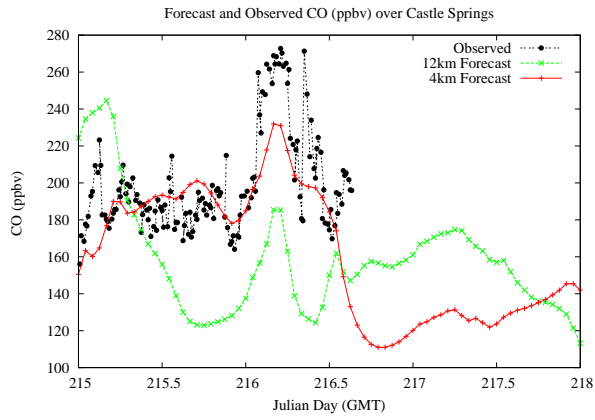

Forecast Results Compared to Measurements over Isle of Shoals

Forecast Results Compared to Measurements over Thompson Farm

Forecast Results Compared to Measurements over Castle Springs

Forecast Results Compared to Measurements over Mountain Washington