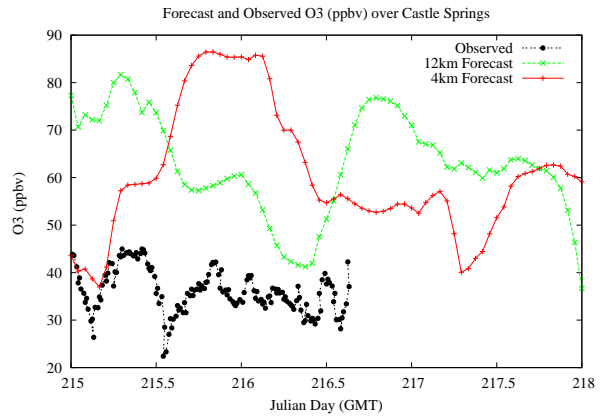

Forecast Results Compared to Measurements over Isle of Shoals

Forecast Results Compared to Measurements over Thompson Farm

Forecast Results Compared to Measurements over Castle Springs

Forecast Results Compared to Measurements over Mountain Washington