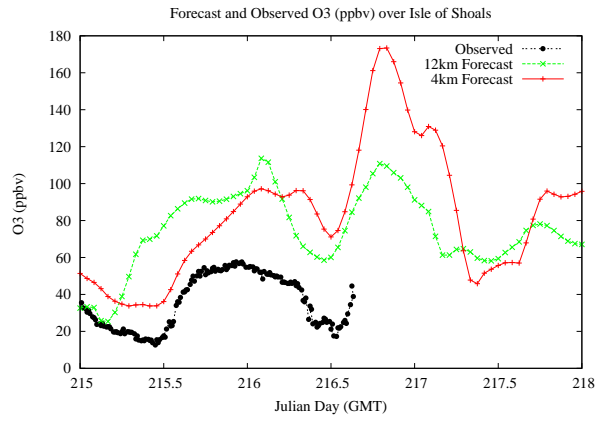

Forecast Results Compared to Measurements over Isle of Shoals

Forecast Results Compared to Measurements over Thompson Farm

Forecast Results Compared to Measurements over Castle Springs

Forecast Results Compared to Measurements over Mountain Washington