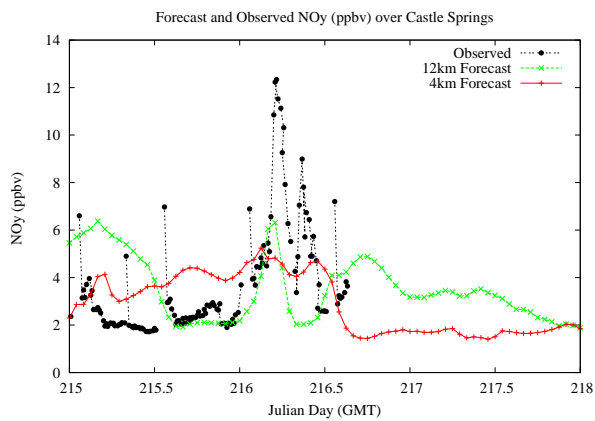

Forecast Results Compared to Measurements over Isle of Shoals

Forecast Results Compared to Measurements over Thompson Farm

Forecast Results Compared to Measurements over Castle Springs

Forecast Results Compared to Measurements over Mountain Washington