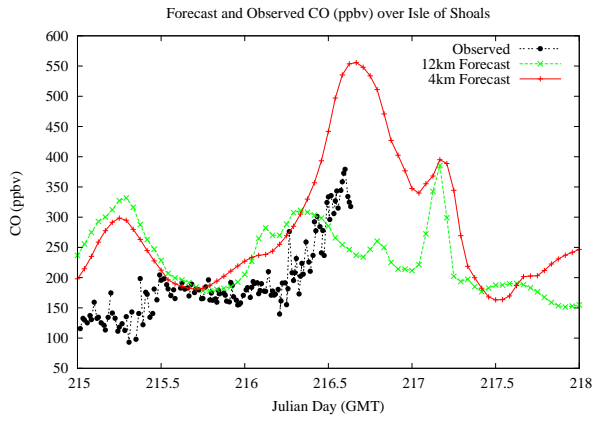

Forecast Results Compared to Measurements over Isle of Shoals

Forecast Results Compared to Measurements over Thompson Farm

Forecast Results Compared to Measurements over Castle Springs

Forecast Results Compared to Measurements over Mountain Washington