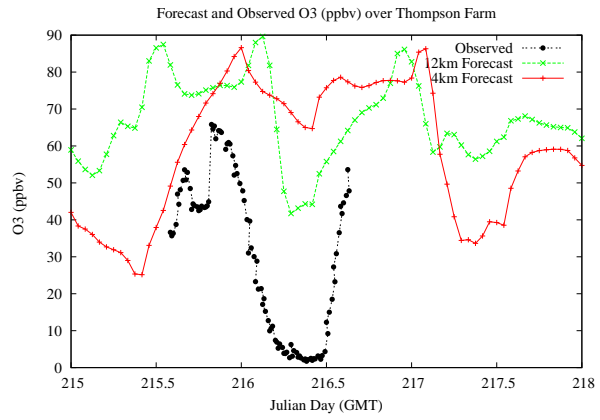

Forecast Results Compared to Measurements over Isle of Shoals

Forecast Results Compared to Measurements over Thompson Farm

Forecast Results Compared to Measurements over Castle Springs

Forecast Results Compared to Measurements over Mountain Washington