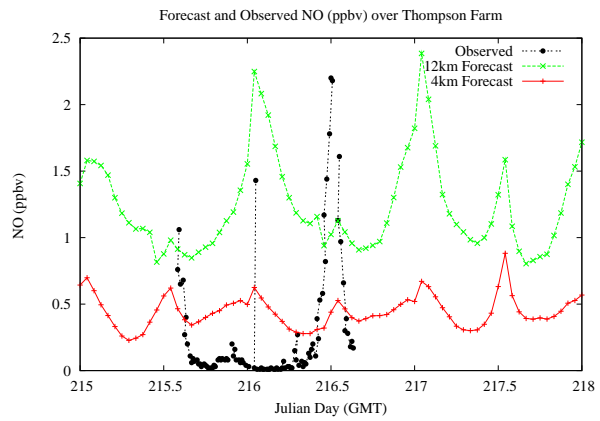

Forecast Results Compared to Measurements over Isle of Shoals

Forecast Results Compared to Measurements over Thompson Farm

Forecast Results Compared to Measurements over Castle Springs

Forecast Results Compared to Measurements over Mountain Washington