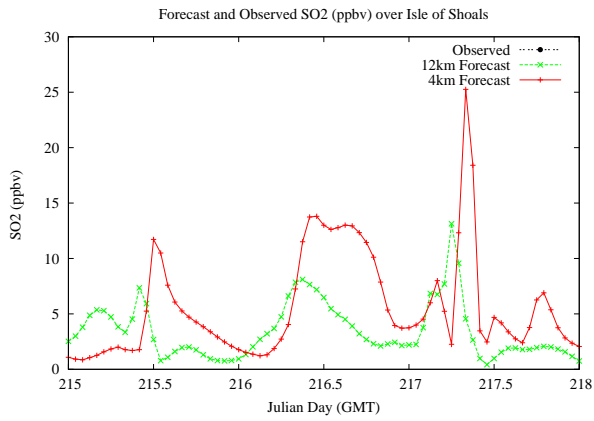

Forecast Results Compared to Measurements over Isle of Shoals

Forecast Results Compared to Measurements over Thompson Farm

Forecast Results Compared to Measurements over Castle Springs

Forecast Results Compared to Measurements over Mountain Washington