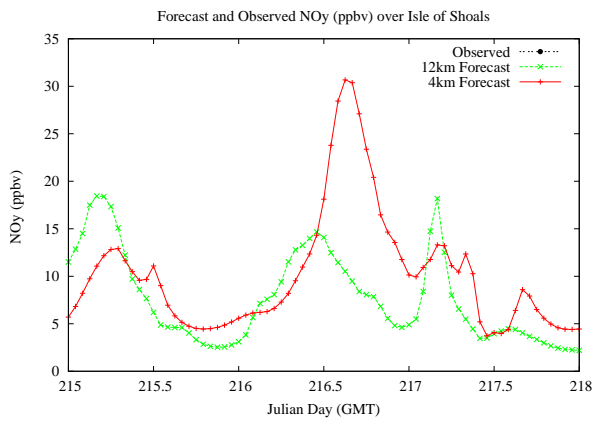

Forecast Results Compared to Measurements over Isle of Shoals

Forecast Results Compared to Measurements over Thompson Farm

Forecast Results Compared to Measurements over Castle Springs

Forecast Results Compared to Measurements over Mountain Washington