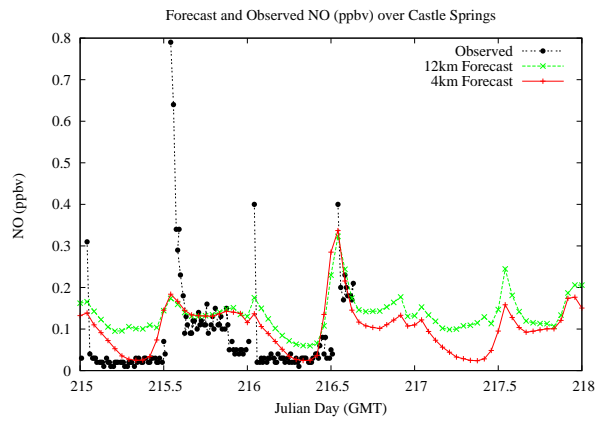

Forecast Results Compared to Measurements over Isle of Shoals

Forecast Results Compared to Measurements over Thompson Farm

Forecast Results Compared to Measurements over Castle Springs

Forecast Results Compared to Measurements over Mountain Washington