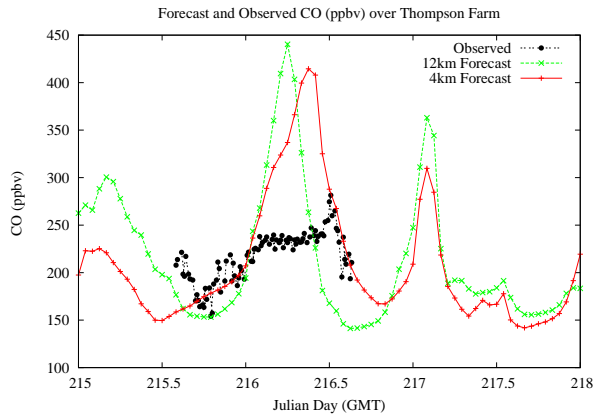

Forecast Results Compared to Measurements over Isle of Shoals

Forecast Results Compared to Measurements over Thompson Farm

Forecast Results Compared to Measurements over Castle Springs

Forecast Results Compared to Measurements over Mountain Washington