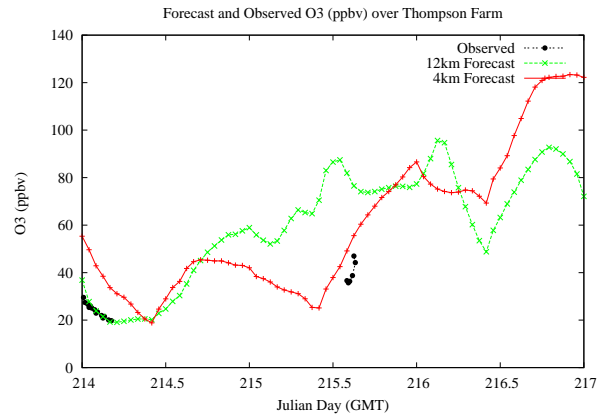

## Forecast Results Compared to Measurements over Isle of Shoals

## Forecast Results Compared to Measurements over Thompson Farm

## Forecast Results Compared to Measurements over Castle Springs