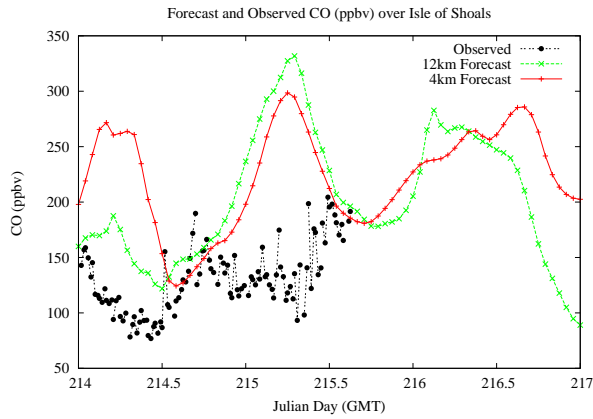

## Forecast Results Compared to Measurements over Isle of Shoals

## Forecast Results Compared to Measurements over Thompson Farm

## Forecast Results Compared to Measurements over Castle Springs

## Forecast Results Compared to Measurements over Mountain Washington