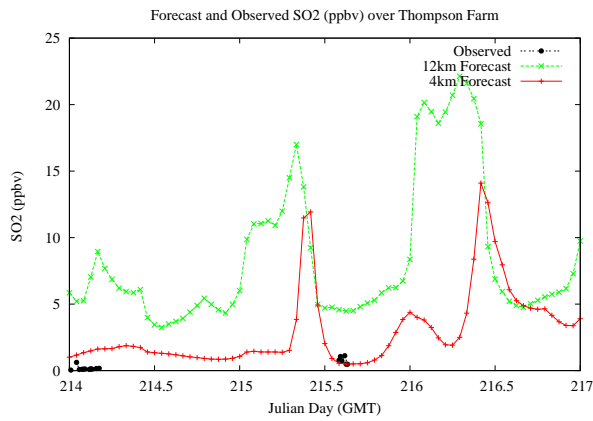

## Forecast Results Compared to Measurements over Isle of Shoals

## Forecast Results Compared to Measurements over Thompson Farm

## Forecast Results Compared to Measurements over Castle Springs

## Forecast Results Compared to Measurements over Mountain Washington