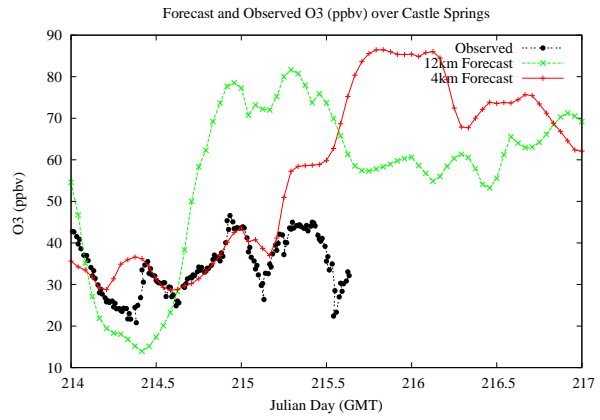

## Forecast Results Compared to Measurements over Isle of Shoals

## Forecast Results Compared to Measurements over Thompson Farm

## Forecast Results Compared to Measurements over Castle Springs

## Forecast Results Compared to Measurements over Mountain Washington