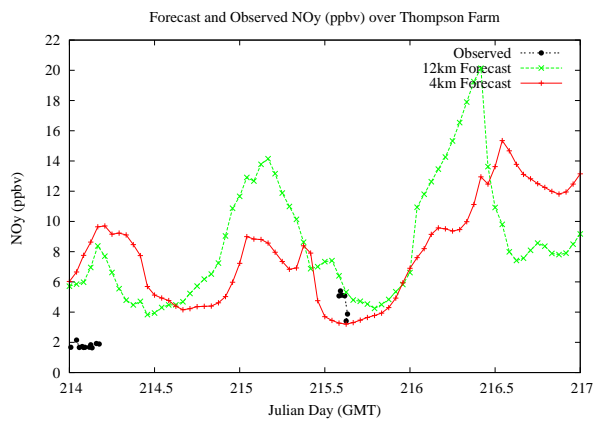

## Forecast Results Compared to Measurements over Isle of Shoals

## Forecast Results Compared to Measurements over Thompson Farm

## Forecast Results Compared to Measurements over Castle Springs

## Forecast Results Compared to Measurements over Mountain Washington