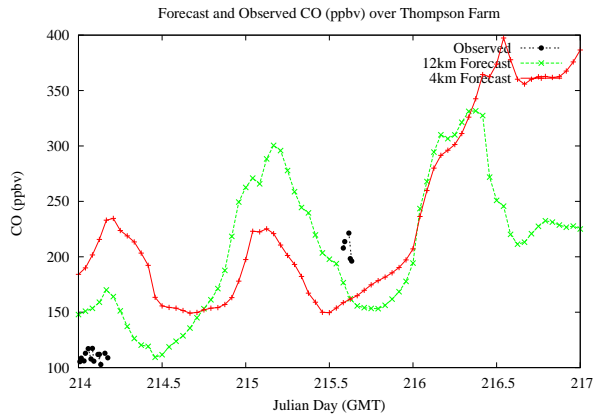

## Forecast Results Compared to Measurements over Isle of Shoals

## Forecast Results Compared to Measurements over Thompson Farm

## Forecast Results Compared to Measurements over Castle Springs

## Forecast Results Compared to Measurements over Mountain Washington