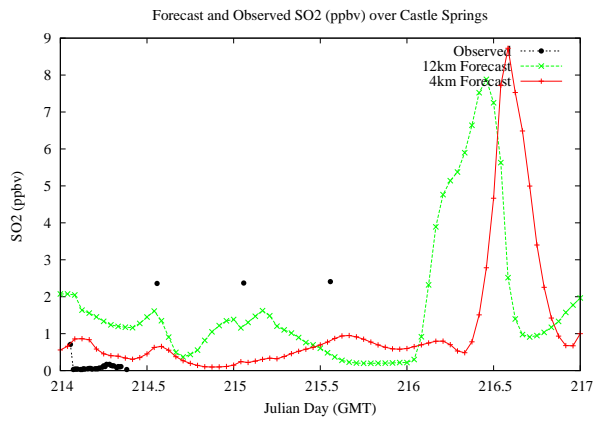

## Forecast Results Compared to Measurements over Isle of Shoals

## Forecast Results Compared to Measurements over Thompson Farm

## Forecast Results Compared to Measurements over Castle Springs

## Forecast Results Compared to Measurements over Mountain Washington