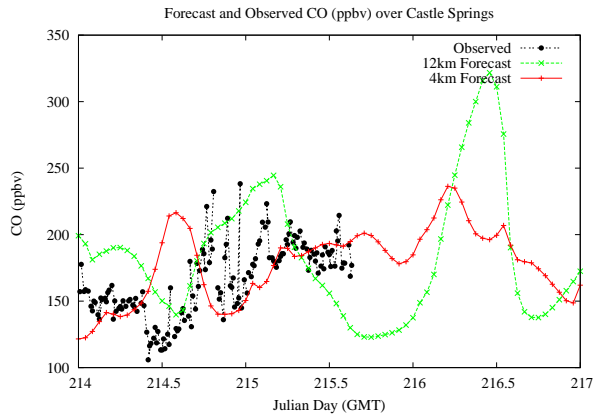

## Forecast Results Compared to Measurements over Isle of Shoals

## Forecast Results Compared to Measurements over Thompson Farm

## Forecast Results Compared to Measurements over Castle Springs

## Forecast Results Compared to Measurements over Mountain Washington