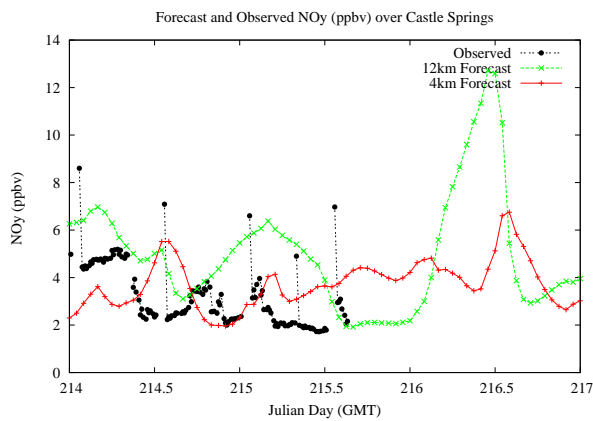

## Forecast Results Compared to Measurements over Isle of Shoals

## Forecast Results Compared to Measurements over Thompson Farm

## Forecast Results Compared to Measurements over Castle Springs

## Forecast Results Compared to Measurements over Mountain Washington