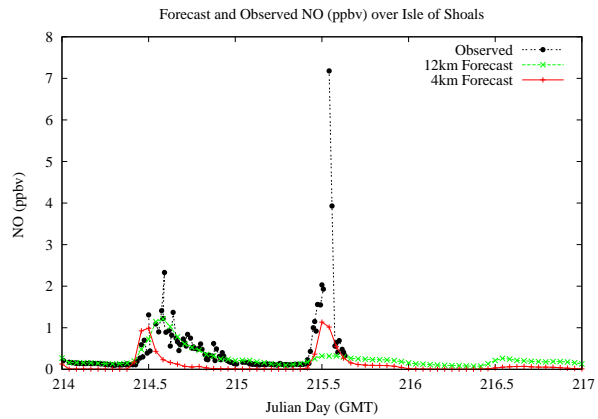

## Forecast Results Compared to Measurements over Isle of Shoals

## Forecast Results Compared to Measurements over Thompson Farm

## Forecast Results Compared to Measurements over Castle Springs

## Forecast Results Compared to Measurements over Mountain Washington