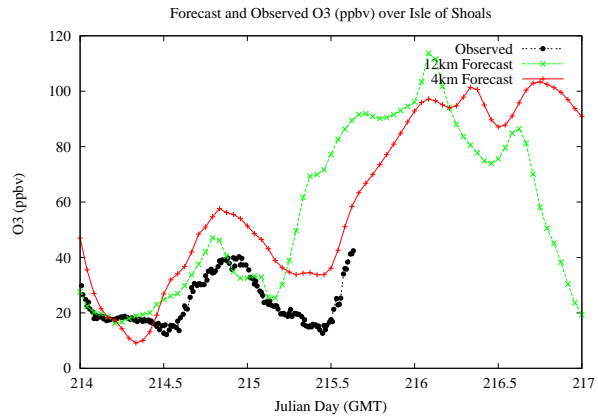

## Forecast Results Compared to Measurements over Isle of Shoals

## Forecast Results Compared to Measurements over Thompson Farm

## Forecast Results Compared to Measurements over Castle Springs

## Forecast Results Compared to Measurements over Mountain Washington