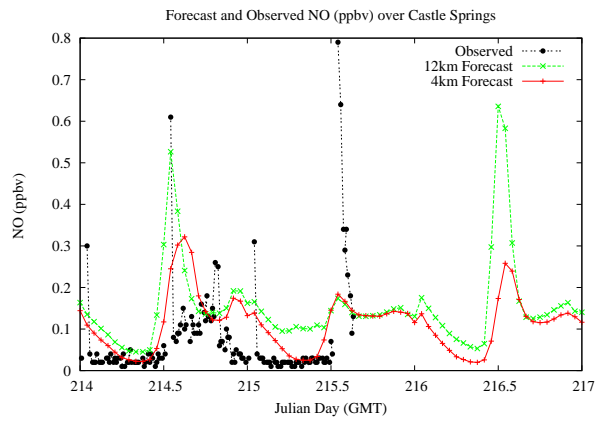

## Forecast Results Compared to Measurements over Isle of Shoals

## Forecast Results Compared to Measurements over Thompson Farm

## Forecast Results Compared to Measurements over Castle Springs

## Forecast Results Compared to Measurements over Mountain Washington