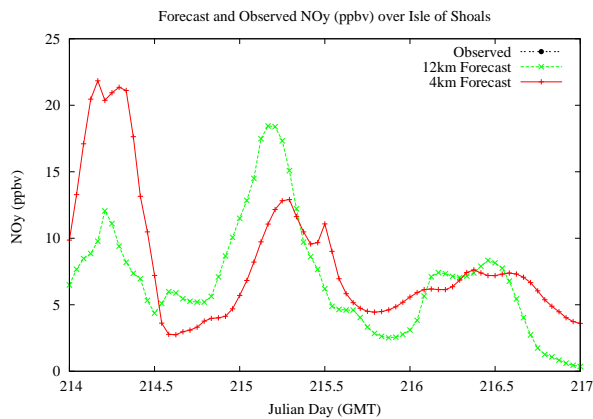

## Forecast Results Compared to Measurements over Isle of Shoals

## Forecast Results Compared to Measurements over Thompson Farm

## Forecast Results Compared to Measurements over Castle Springs

## Forecast Results Compared to Measurements over Mountain Washington