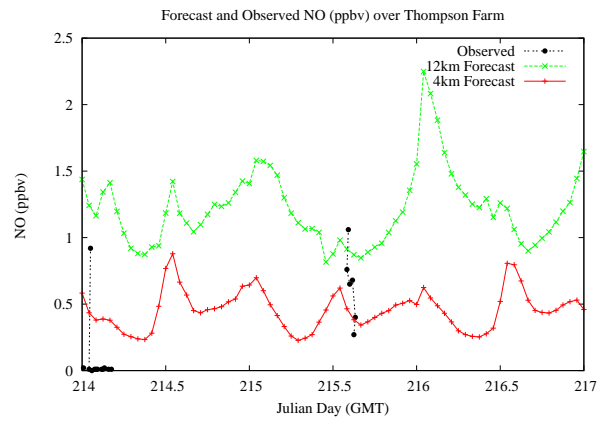

## Forecast Results Compared to Measurements over Isle of Shoals

## Forecast Results Compared to Measurements over Thompson Farm

## Forecast Results Compared to Measurements over Castle Springs

## Forecast Results Compared to Measurements over Mountain Washington