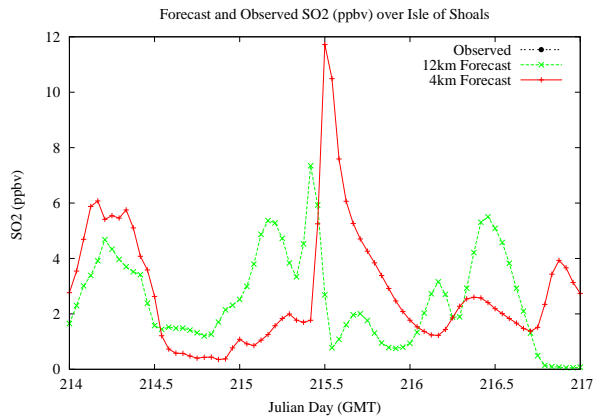

## Forecast Results Compared to Measurements over Isle of Shoals

## Forecast Results Compared to Measurements over Thompson Farm

## Forecast Results Compared to Measurements over Castle Springs

## Forecast Results Compared to Measurements over Mountain Washington