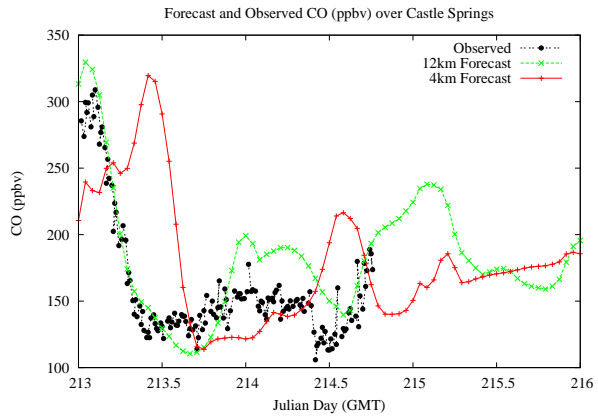

Forecast Results Compared to Measurements over Isle of Shoals

Forecast Results Compared to Measurements over Thompson Farm

Forecast Results Compared to Measurements over Castle Springs

Forecast Results Compared to Measurements over Mountain Washington