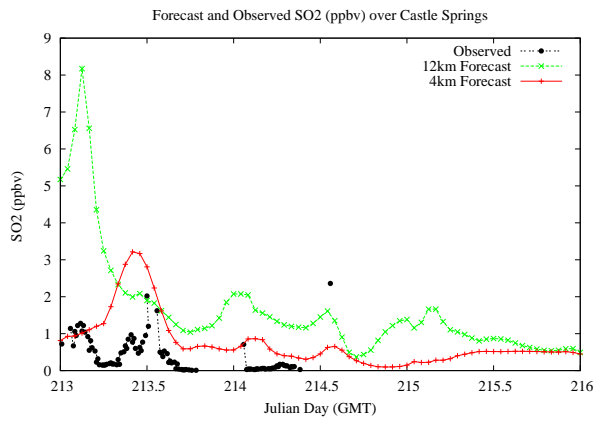

Forecast Results Compared to Measurements over Isle of Shoals

Forecast Results Compared to Measurements over Thompson Farm

Forecast Results Compared to Measurements over Castle Springs

Forecast Results Compared to Measurements over Mountain Washington