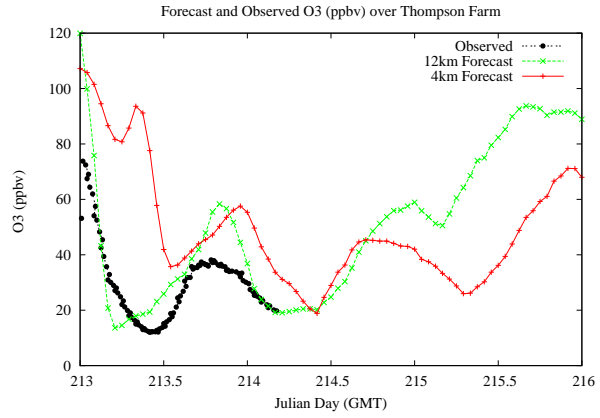

Forecast Results Compared to Measurements over Isle of Shoals

Forecast Results Compared to Measurements over Thompson Farm

Forecast Results Compared to Measurements over Castle Springs

Forecast Results Compared to Measurements over Mountain Washington