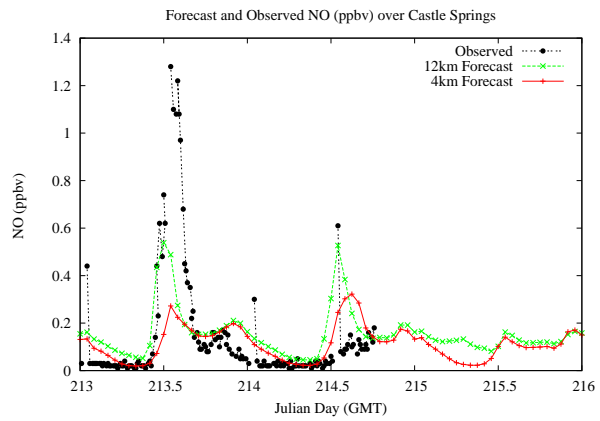

Forecast Results Compared to Measurements over Isle of Shoals

Forecast Results Compared to Measurements over Thompson Farm

Forecast Results Compared to Measurements over Castle Springs

Forecast Results Compared to Measurements over Mountain Washington