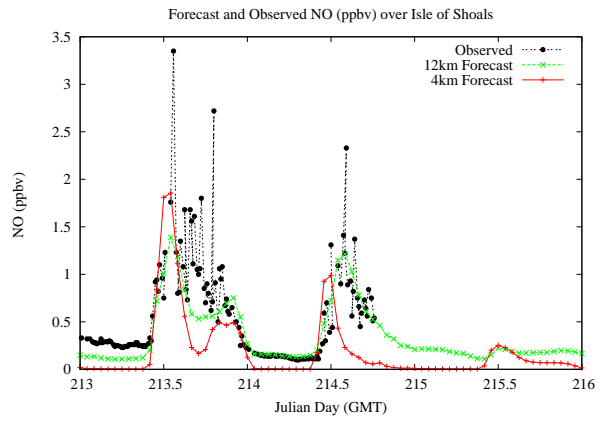

Forecast Results Compared to Measurements over Isle of Shoals

Forecast Results Compared to Measurements over Thompson Farm

Forecast Results Compared to Measurements over Castle Springs

Forecast Results Compared to Measurements over Mountain Washington