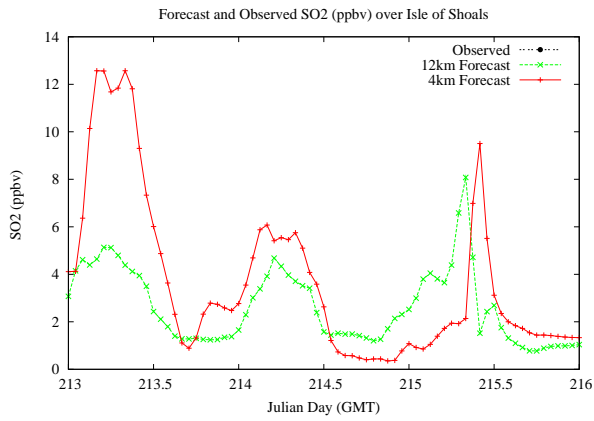

Forecast Results Compared to Measurements over Isle of Shoals

Forecast Results Compared to Measurements over Thompson Farm

Forecast Results Compared to Measurements over Castle Springs

Forecast Results Compared to Measurements over Mountain Washington