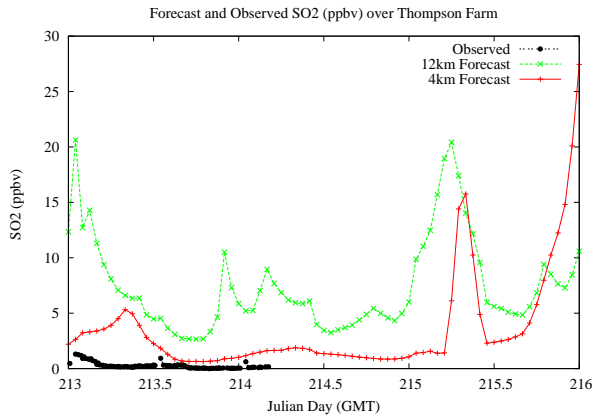

Forecast Results Compared to Measurements over Isle of Shoals

Forecast Results Compared to Measurements over Thompson Farm

Forecast Results Compared to Measurements over Castle Springs

Forecast Results Compared to Measurements over Mountain Washington