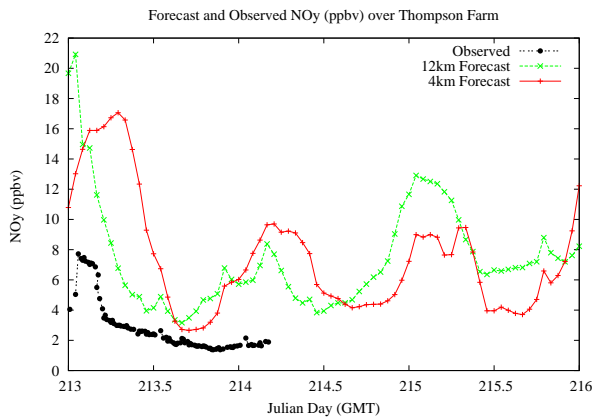

Forecast Results Compared to Measurements over Isle of Shoals

Forecast Results Compared to Measurements over Thompson Farm

Forecast Results Compared to Measurements over Castle Springs

Forecast Results Compared to Measurements over Mountain Washington