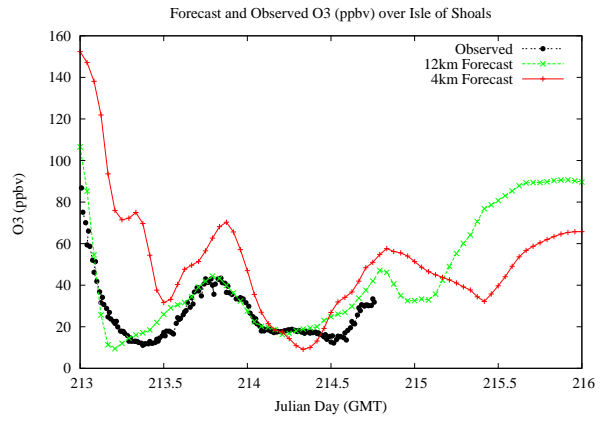

Forecast Results Compared to Measurements over Isle of Shoals

Forecast Results Compared to Measurements over Thompson Farm

Forecast Results Compared to Measurements over Castle Springs

Forecast Results Compared to Measurements over Mountain Washington