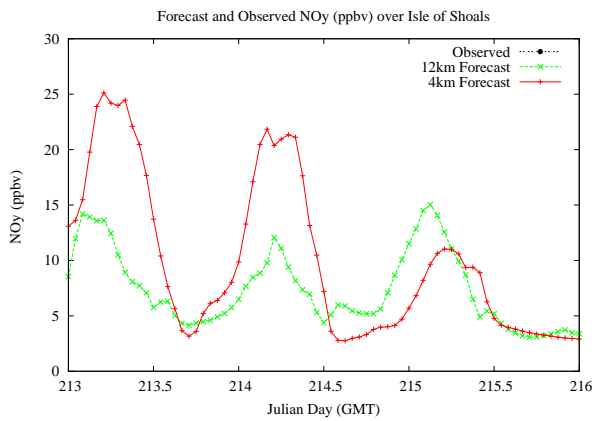

Forecast Results Compared to Measurements over Isle of Shoals

Forecast Results Compared to Measurements over Thompson Farm

Forecast Results Compared to Measurements over Castle Springs

Forecast Results Compared to Measurements over Mountain Washington