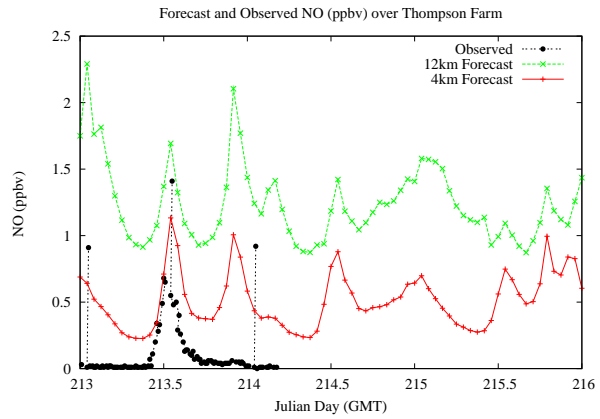

Forecast Results Compared to Measurements over Isle of Shoals

Forecast Results Compared to Measurements over Thompson Farm

Forecast Results Compared to Measurements over Castle Springs

Forecast Results Compared to Measurements over Mountain Washington