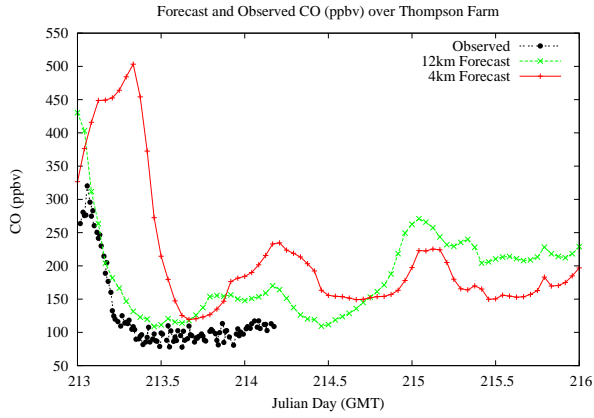

Forecast Results Compared to Measurements over Isle of Shoals

Forecast Results Compared to Measurements over Thompson Farm

Forecast Results Compared to Measurements over Castle Springs

Forecast Results Compared to Measurements over Mountain Washington