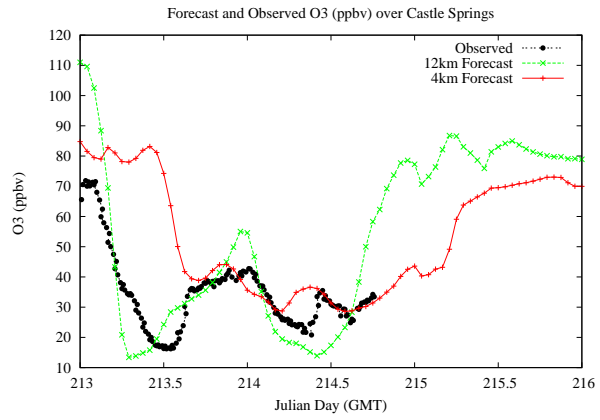

Forecast Results Compared to Measurements over Isle of Shoals

Forecast Results Compared to Measurements over Thompson Farm

Forecast Results Compared to Measurements over Castle Springs

Forecast Results Compared to Measurements over Mountain Washington