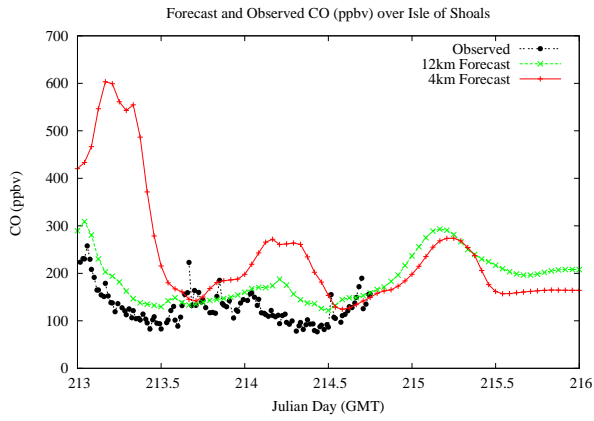

Forecast Results Compared to Measurements over Isle of Shoals

Forecast Results Compared to Measurements over Thompson Farm

Forecast Results Compared to Measurements over Castle Springs

Forecast Results Compared to Measurements over Mountain Washington