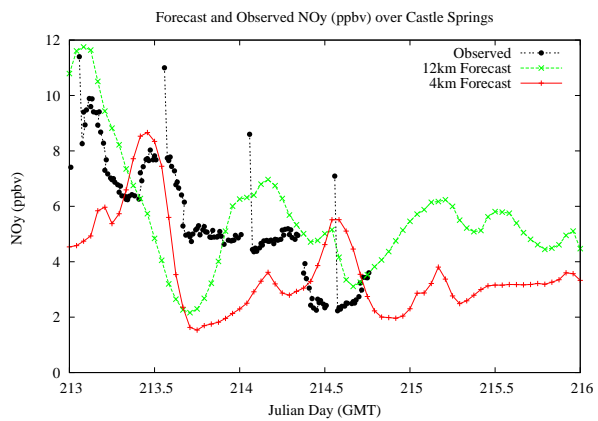

Forecast Results Compared to Measurements over Isle of Shoals

Forecast Results Compared to Measurements over Thompson Farm

Forecast Results Compared to Measurements over Castle Springs

Forecast Results Compared to Measurements over Mountain Washington