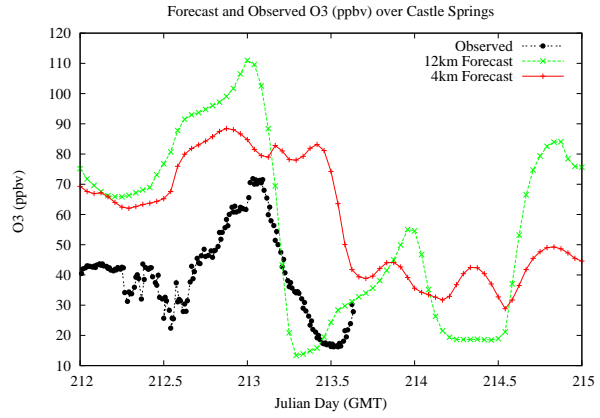

## Forecast Results Compared to Measurements over Isle of Shoals

## Forecast Results Compared to Measurements over Thompson Farm

## Forecast Results Compared to Measurements over Castle Springs

## Forecast Results Compared to Measurements over Mountain Washington