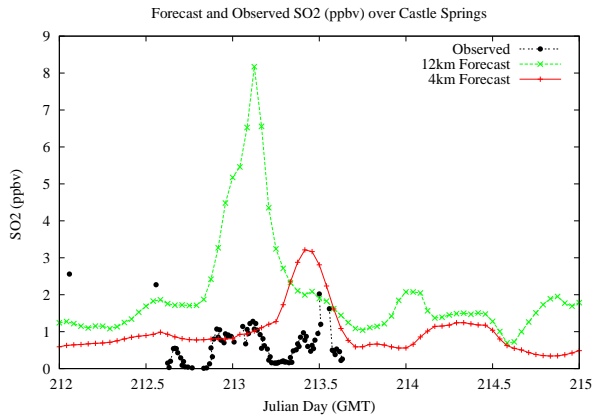

## Forecast Results Compared to Measurements over Isle of Shoals

## Forecast Results Compared to Measurements over Thompson Farm

## Forecast Results Compared to Measurements over Castle Springs

## Forecast Results Compared to Measurements over Mountain Washington