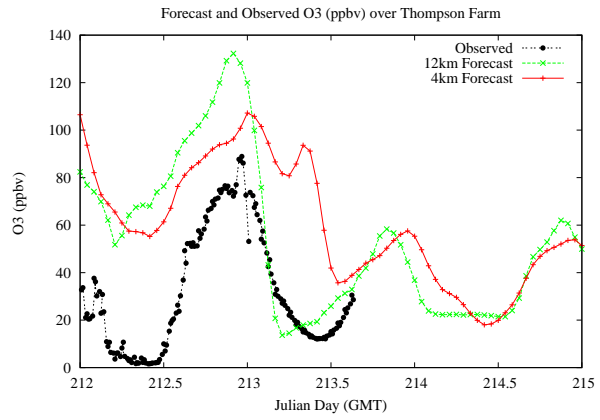

## Forecast Results Compared to Measurements over Isle of Shoals

## Forecast Results Compared to Measurements over Thompson Farm

## Forecast Results Compared to Measurements over Castle Springs

## Forecast Results Compared to Measurements over Mountain Washington