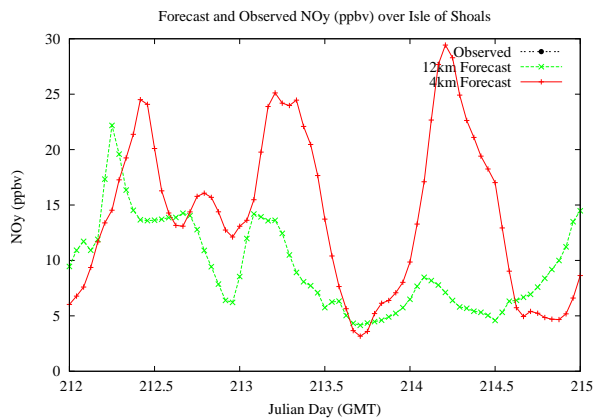

## Forecast Results Compared to Measurements over Isle of Shoals

## Forecast Results Compared to Measurements over Thompson Farm

## Forecast Results Compared to Measurements over Castle Springs

## Forecast Results Compared to Measurements over Mountain Washington