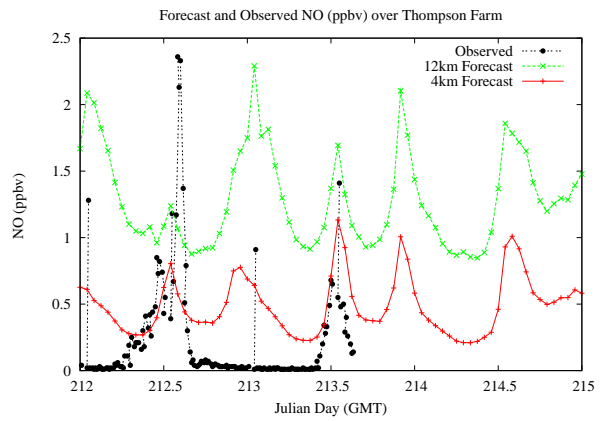

## Forecast Results Compared to Measurements over Isle of Shoals

## Forecast Results Compared to Measurements over Thompson Farm

## Forecast Results Compared to Measurements over Castle Springs

## Forecast Results Compared to Measurements over Mountain Washington