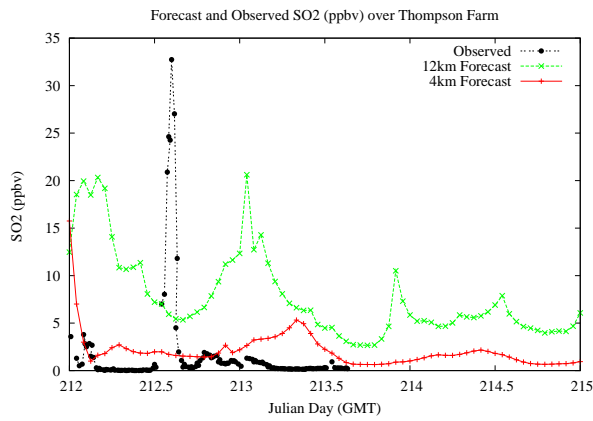

## Forecast Results Compared to Measurements over Isle of Shoals

## Forecast Results Compared to Measurements over Thompson Farm

## Forecast Results Compared to Measurements over Castle Springs

## Forecast Results Compared to Measurements over Mountain Washington