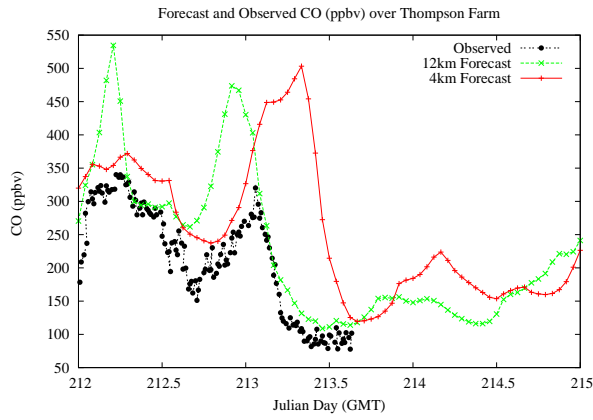

## Forecast Results Compared to Measurements over Isle of Shoals

## Forecast Results Compared to Measurements over Thompson Farm

## Forecast Results Compared to Measurements over Castle Springs

## Forecast Results Compared to Measurements over Mountain Washington