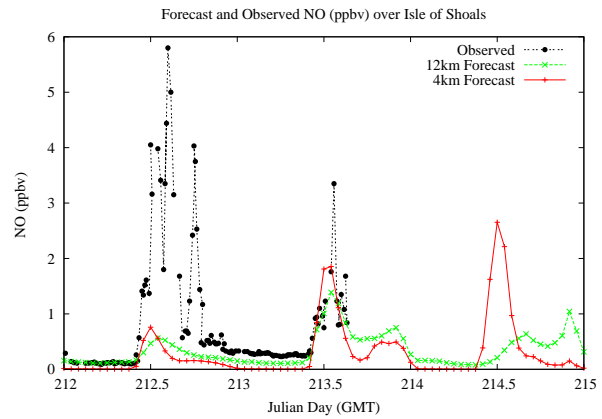

## Forecast Results Compared to Measurements over Isle of Shoals

## Forecast Results Compared to Measurements over Thompson Farm

## Forecast Results Compared to Measurements over Castle Springs

## Forecast Results Compared to Measurements over Mountain Washington