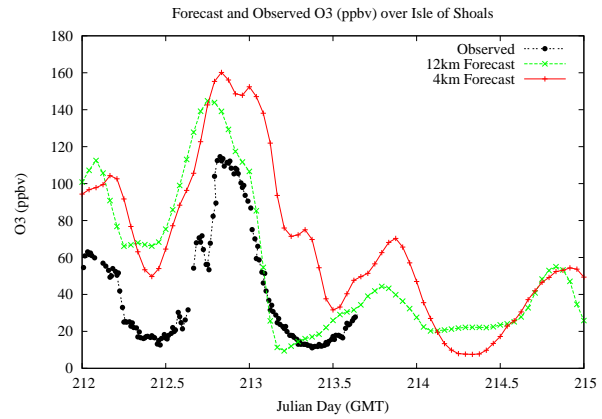

## Forecast Results Compared to Measurements over Isle of Shoals

## Forecast Results Compared to Measurements over Thompson Farm

## Forecast Results Compared to Measurements over Castle Springs

## Forecast Results Compared to Measurements over Mountain Washington