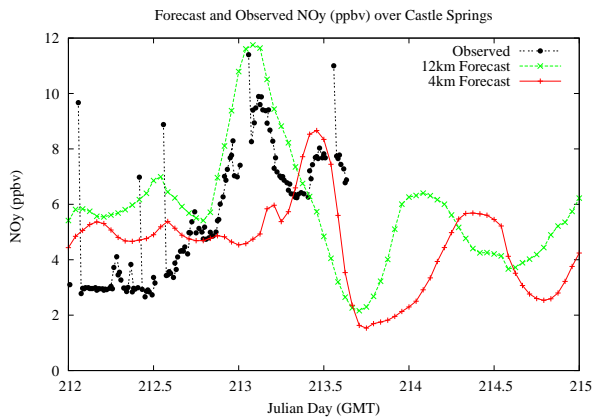

## Forecast Results Compared to Measurements over Isle of Shoals

## Forecast Results Compared to Measurements over Thompson Farm

## Forecast Results Compared to Measurements over Castle Springs

## Forecast Results Compared to Measurements over Mountain Washington