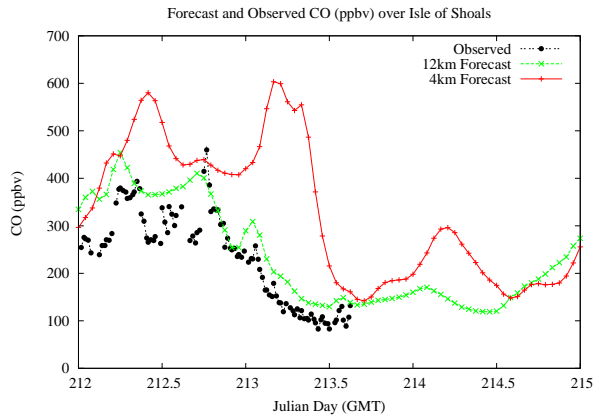

## Forecast Results Compared to Measurements over Isle of Shoals

## Forecast Results Compared to Measurements over Thompson Farm

## Forecast Results Compared to Measurements over Castle Springs

## Forecast Results Compared to Measurements over Mountain Washington