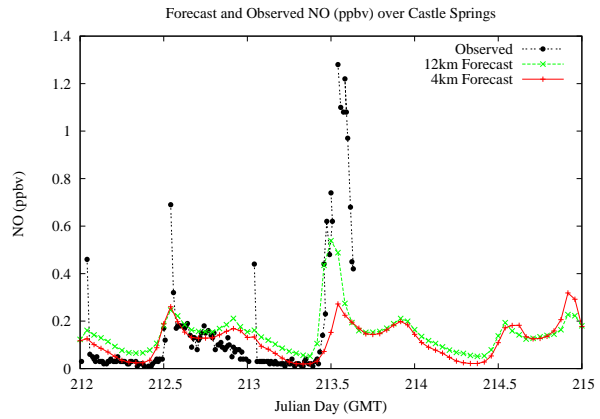

## Forecast Results Compared to Measurements over Isle of Shoals

## Forecast Results Compared to Measurements over Thompson Farm

## Forecast Results Compared to Measurements over Castle Springs

## Forecast Results Compared to Measurements over Mountain Washington