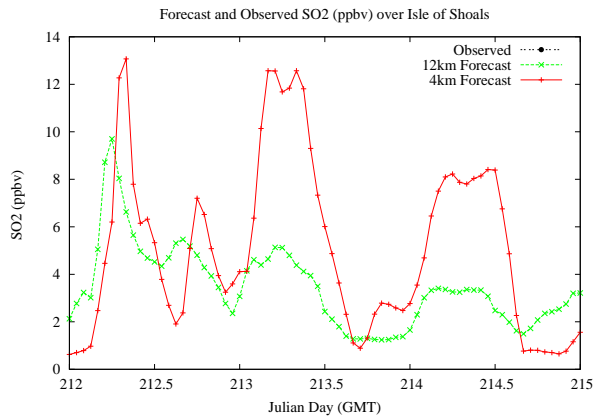

## Forecast Results Compared to Measurements over Isle of Shoals

## Forecast Results Compared to Measurements over Thompson Farm

## Forecast Results Compared to Measurements over Castle Springs

## Forecast Results Compared to Measurements over Mountain Washington