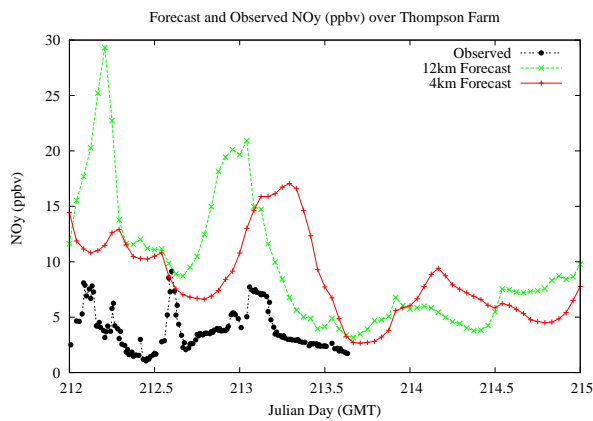

## Forecast Results Compared to Measurements over Isle of Shoals

## Forecast Results Compared to Measurements over Thompson Farm

## Forecast Results Compared to Measurements over Castle Springs

## Forecast Results Compared to Measurements over Mountain Washington