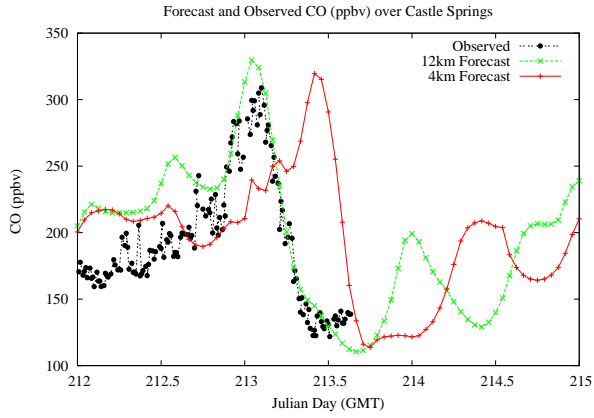

## Forecast Results Compared to Measurements over Isle of Shoals

## Forecast Results Compared to Measurements over Thompson Farm

## Forecast Results Compared to Measurements over Castle Springs

## Forecast Results Compared to Measurements over Mountain Washington