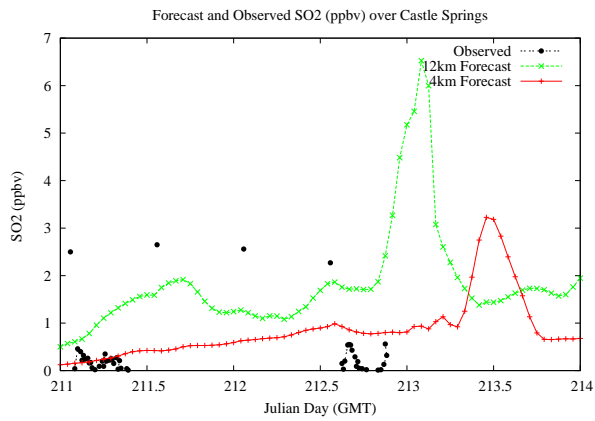

# Forecast Results Compared to Measurements over Isle of Shoals

## Forecast Results Compared to Measurements over Thompson Farm

## Forecast Results Compared to Measurements over Castle Springs

# Forecast Results Compared to Measurements over Mountain Washington