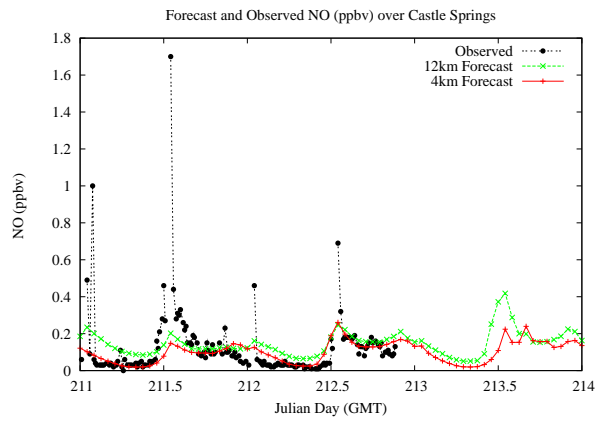

# Forecast Results Compared to Measurements over Isle of Shoals

## Forecast Results Compared to Measurements over Thompson Farm

## Forecast Results Compared to Measurements over Castle Springs

# Forecast Results Compared to Measurements over Mountain Washington