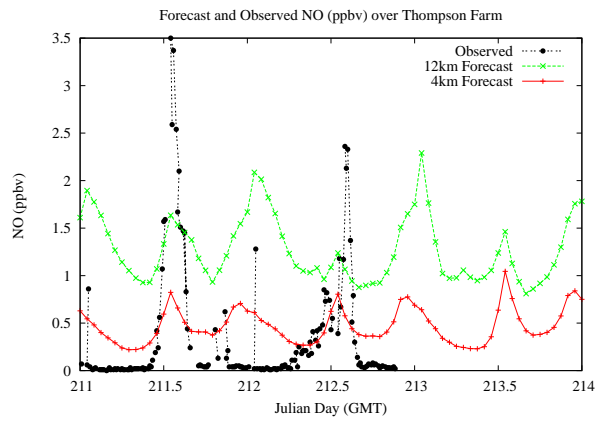

# Forecast Results Compared to Measurements over Isle of Shoals

## Forecast Results Compared to Measurements over Thompson Farm

## Forecast Results Compared to Measurements over Castle Springs

# Forecast Results Compared to Measurements over Mountain Washington