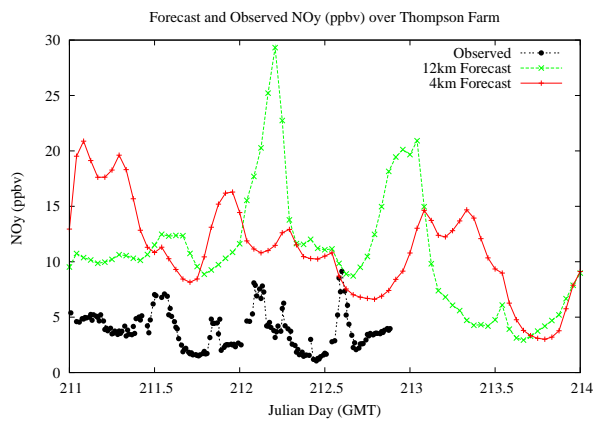

# Forecast Results Compared to Measurements over Isle of Shoals

## Forecast Results Compared to Measurements over Thompson Farm

## Forecast Results Compared to Measurements over Castle Springs

# Forecast Results Compared to Measurements over Mountain Washington