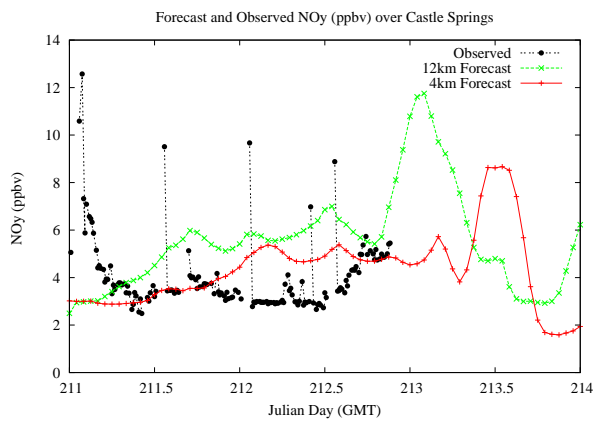

# Forecast Results Compared to Measurements over Isle of Shoals

## Forecast Results Compared to Measurements over Thompson Farm

## Forecast Results Compared to Measurements over Castle Springs

# Forecast Results Compared to Measurements over Mountain Washington