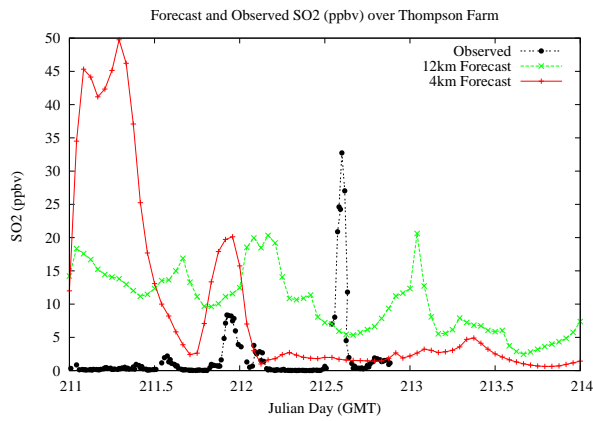

# Forecast Results Compared to Measurements over Isle of Shoals

## Forecast Results Compared to Measurements over Thompson Farm

## Forecast Results Compared to Measurements over Castle Springs

# Forecast Results Compared to Measurements over Mountain Washington