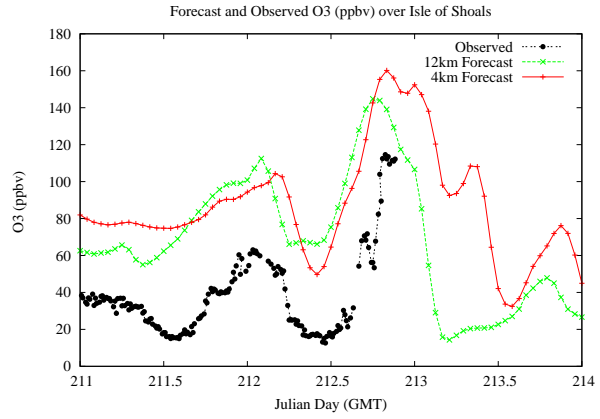

# Forecast Results Compared to Measurements over Isle of Shoals

## Forecast Results Compared to Measurements over Thompson Farm

## Forecast Results Compared to Measurements over Castle Springs

# Forecast Results Compared to Measurements over Mountain Washington