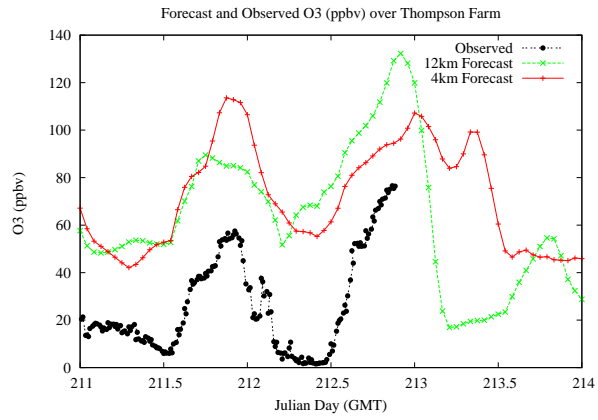

# Forecast Results Compared to Measurements over Isle of Shoals

## Forecast Results Compared to Measurements over Thompson Farm

## Forecast Results Compared to Measurements over Castle Springs

# Forecast Results Compared to Measurements over Mountain Washington