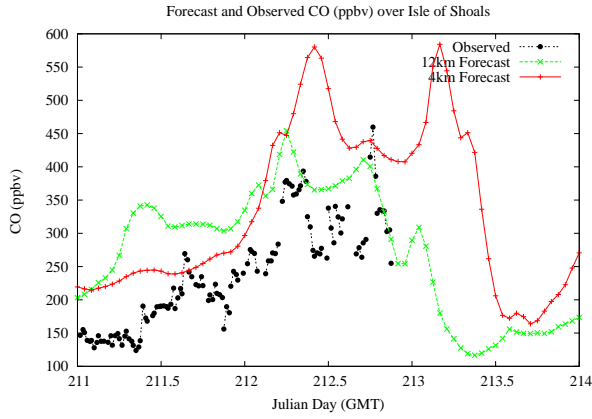

# Forecast Results Compared to Measurements over Isle of Shoals

## Forecast Results Compared to Measurements over Thompson Farm

## Forecast Results Compared to Measurements over Castle Springs

# Forecast Results Compared to Measurements over Mountain Washington