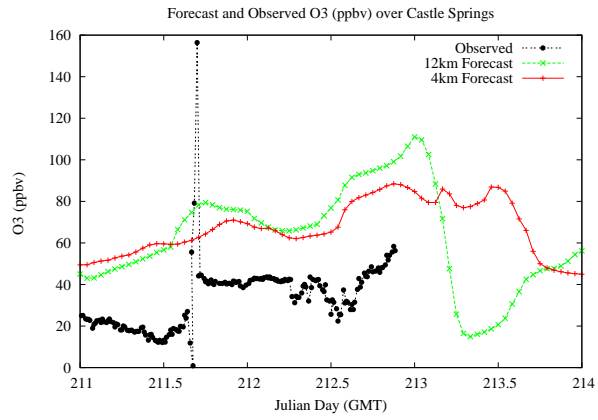

# Forecast Results Compared to Measurements over Isle of Shoals

## Forecast Results Compared to Measurements over Thompson Farm

## Forecast Results Compared to Measurements over Castle Springs