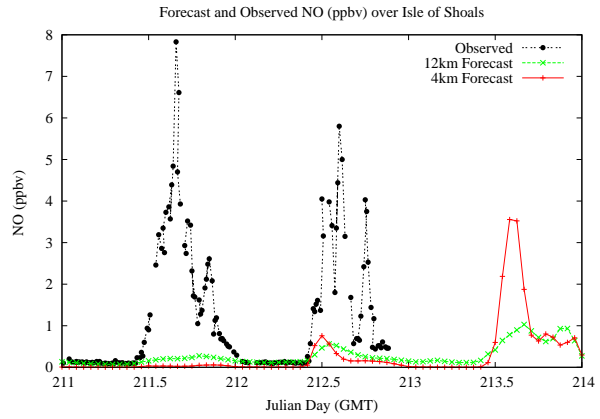

# Forecast Results Compared to Measurements over Isle of Shoals

## Forecast Results Compared to Measurements over Thompson Farm

## Forecast Results Compared to Measurements over Castle Springs

# Forecast Results Compared to Measurements over Mountain Washington