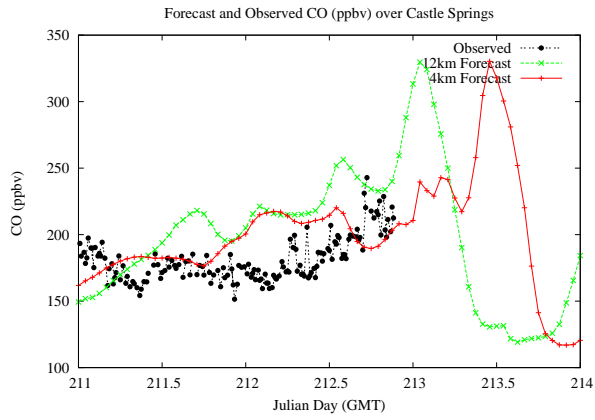

# Forecast Results Compared to Measurements over Isle of Shoals

## Forecast Results Compared to Measurements over Thompson Farm

## Forecast Results Compared to Measurements over Castle Springs

# Forecast Results Compared to Measurements over Mountain Washington