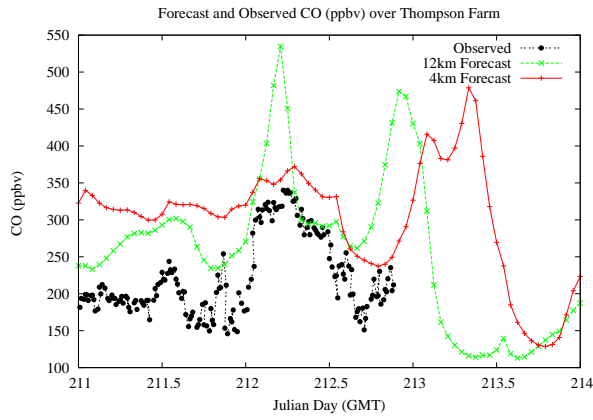

# Forecast Results Compared to Measurements over Isle of Shoals

## Forecast Results Compared to Measurements over Thompson Farm

## Forecast Results Compared to Measurements over Castle Springs

# Forecast Results Compared to Measurements over Mountain Washington