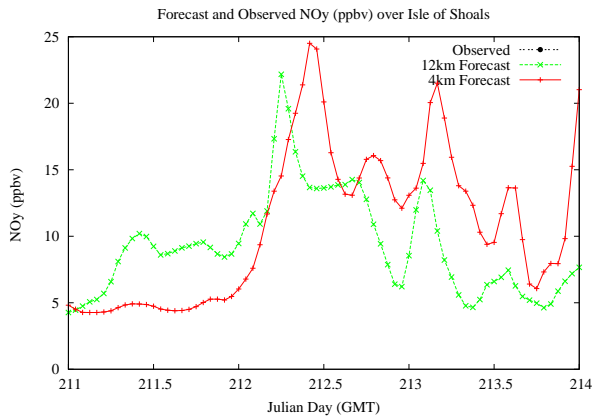

# Forecast Results Compared to Measurements over Isle of Shoals

## Forecast Results Compared to Measurements over Thompson Farm

## Forecast Results Compared to Measurements over Castle Springs

# Forecast Results Compared to Measurements over Mountain Washington