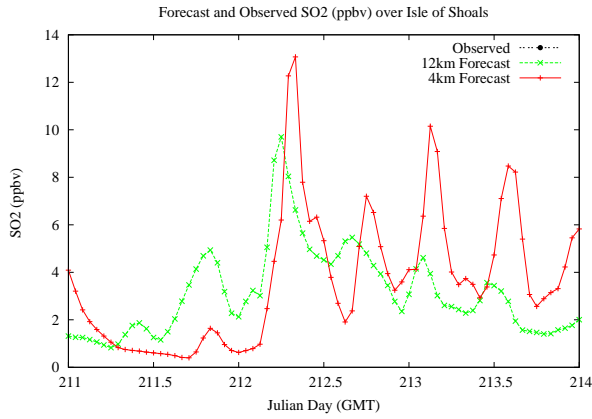

# Forecast Results Compared to Measurements over Isle of Shoals

## Forecast Results Compared to Measurements over Thompson Farm

## Forecast Results Compared to Measurements over Castle Springs

# Forecast Results Compared to Measurements over Mountain Washington