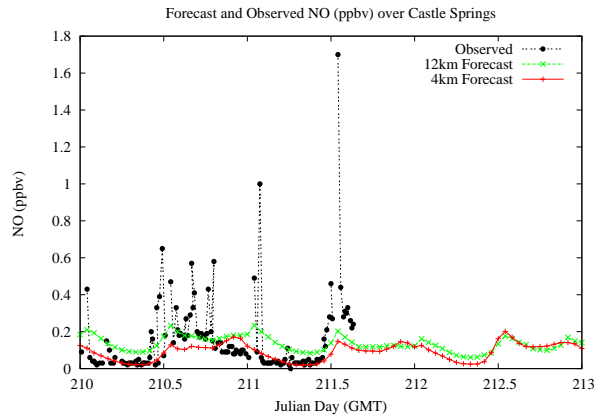

# Forecast Results Compared to Measurements over Isle of Shoals

# Forecast Results Compared to Measurements over Thompson Farm

# Forecast Results Compared to Measurements over Castle Springs

# Forecast Results Compared to Measurements over Mountain Washington