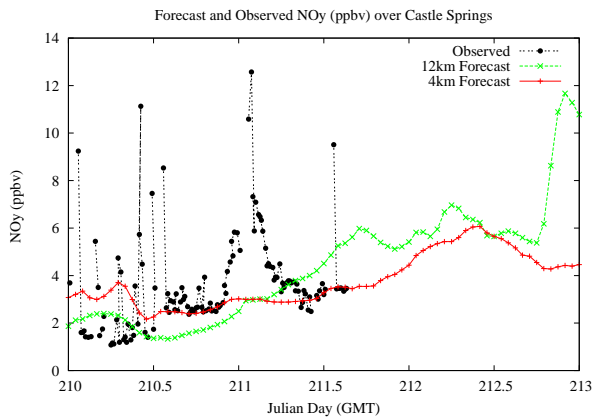

# Forecast Results Compared to Measurements over Isle of Shoals

# Forecast Results Compared to Measurements over Thompson Farm

# Forecast Results Compared to Measurements over Castle Springs

# Forecast Results Compared to Measurements over Mountain Washington