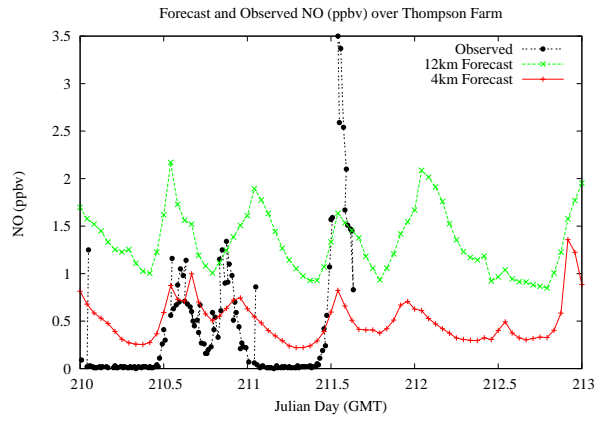

# Forecast Results Compared to Measurements over Isle of Shoals

# Forecast Results Compared to Measurements over Thompson Farm

# Forecast Results Compared to Measurements over Castle Springs

# Forecast Results Compared to Measurements over Mountain Washington