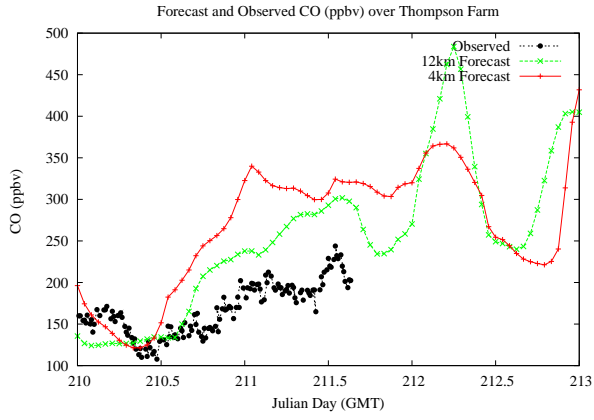

# Forecast Results Compared to Measurements over Isle of Shoals

# Forecast Results Compared to Measurements over Thompson Farm

# Forecast Results Compared to Measurements over Castle Springs