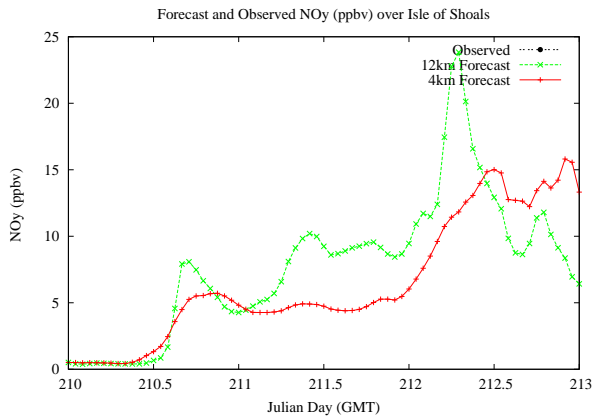

# Forecast Results Compared to Measurements over Isle of Shoals

# Forecast Results Compared to Measurements over Thompson Farm

# Forecast Results Compared to Measurements over Castle Springs