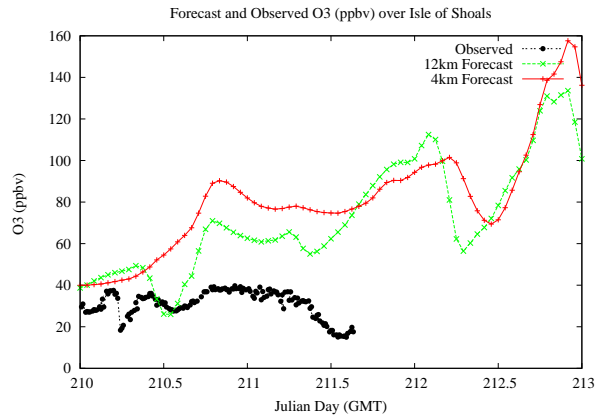

# Forecast Results Compared to Measurements over Isle of Shoals

# Forecast Results Compared to Measurements over Thompson Farm

# Forecast Results Compared to Measurements over Castle Springs