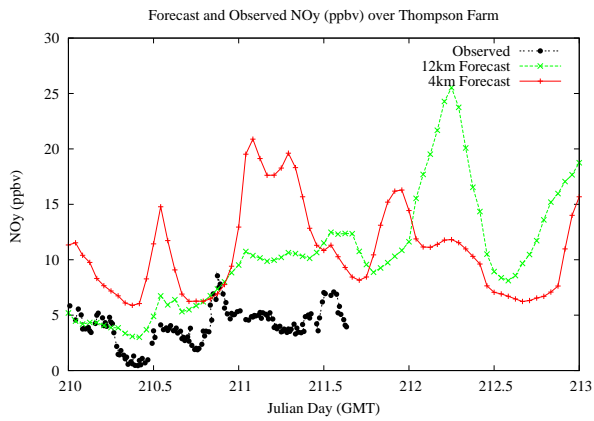

# Forecast Results Compared to Measurements over Isle of Shoals

# Forecast Results Compared to Measurements over Thompson Farm

# Forecast Results Compared to Measurements over Castle Springs

# Forecast Results Compared to Measurements over Mountain Washington