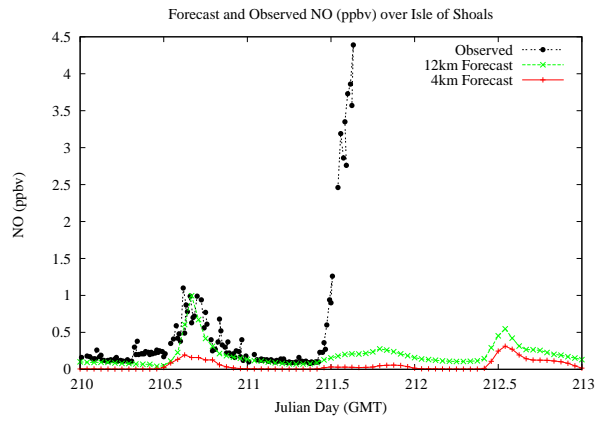

# Forecast Results Compared to Measurements over Isle of Shoals

# Forecast Results Compared to Measurements over Thompson Farm

# Forecast Results Compared to Measurements over Castle Springs

# Forecast Results Compared to Measurements over Mountain Washington