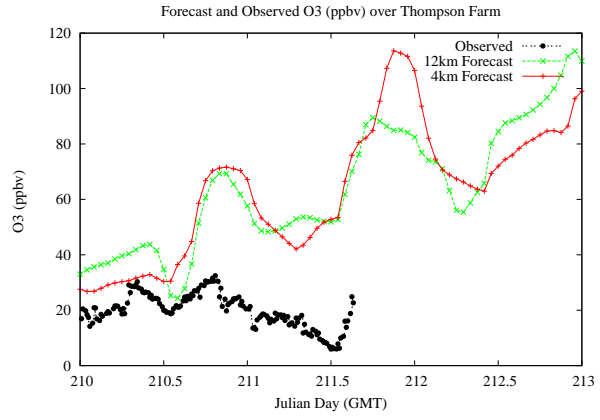

# Forecast Results Compared to Measurements over Isle of Shoals

# Forecast Results Compared to Measurements over Thompson Farm

# Forecast Results Compared to Measurements over Castle Springs