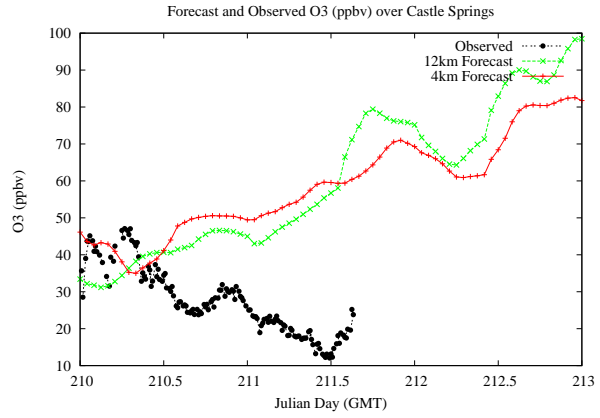

# Forecast Results Compared to Measurements over Isle of Shoals

# Forecast Results Compared to Measurements over Thompson Farm

# Forecast Results Compared to Measurements over Castle Springs