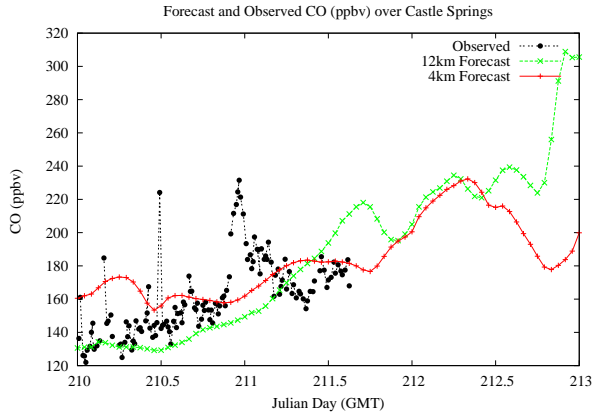

# Forecast Results Compared to Measurements over Isle of Shoals

# Forecast Results Compared to Measurements over Thompson Farm

# Forecast Results Compared to Measurements over Castle Springs

# Forecast Results Compared to Measurements over Mountain Washington