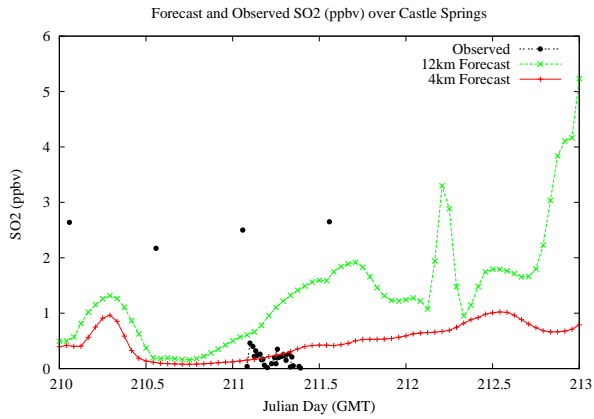

# Forecast Results Compared to Measurements over Isle of Shoals

# Forecast Results Compared to Measurements over Thompson Farm

# Forecast Results Compared to Measurements over Castle Springs

# Forecast Results Compared to Measurements over Mountain Washington