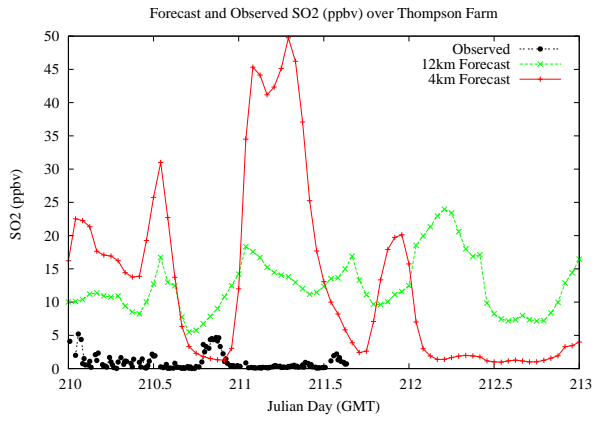

# Forecast Results Compared to Measurements over Isle of Shoals

# Forecast Results Compared to Measurements over Thompson Farm

# Forecast Results Compared to Measurements over Castle Springs

# Forecast Results Compared to Measurements over Mountain Washington