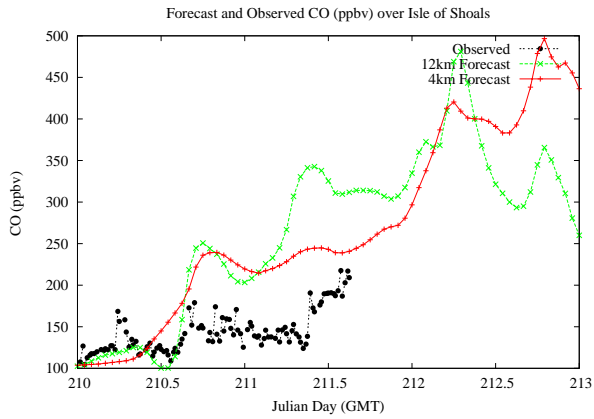

# Forecast Results Compared to Measurements over Isle of Shoals

# Forecast Results Compared to Measurements over Thompson Farm

# Forecast Results Compared to Measurements over Castle Springs