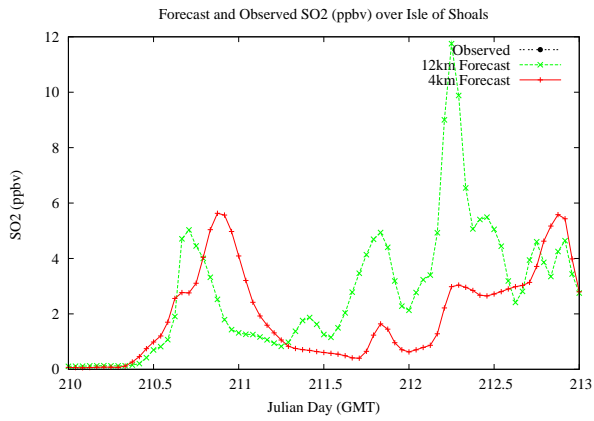

# Forecast Results Compared to Measurements over Isle of Shoals

# Forecast Results Compared to Measurements over Thompson Farm

# Forecast Results Compared to Measurements over Castle Springs

# Forecast Results Compared to Measurements over Mountain Washington