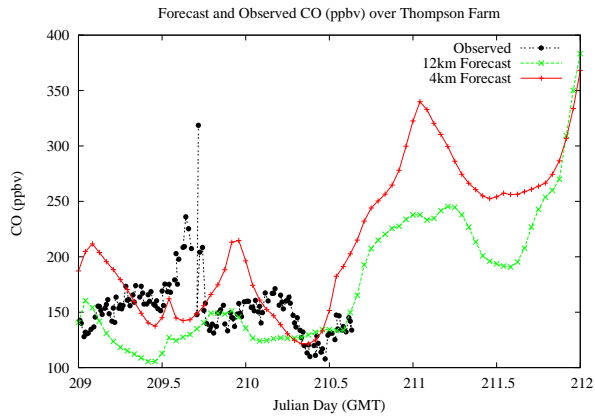

## Forecast Results Compared to Measurements over Isle of Shoals

## Forecast Results Compared to Measurements over Thompson Farm

# Forecast Results Compared to Measurements over Castle Springs

# Forecast Results Compared to Measurements over Mountain Washington