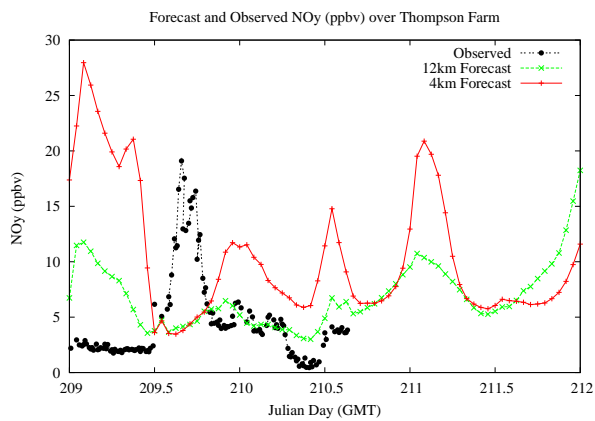

## Forecast Results Compared to Measurements over Isle of Shoals

## Forecast Results Compared to Measurements over Thompson Farm

# Forecast Results Compared to Measurements over Castle Springs

# Forecast Results Compared to Measurements over Mountain Washington