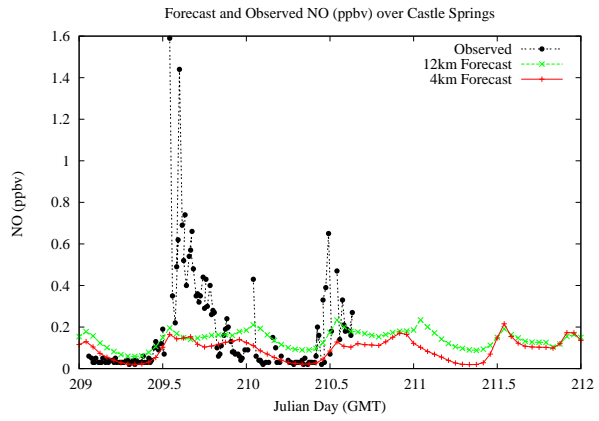

## Forecast Results Compared to Measurements over Isle of Shoals

## Forecast Results Compared to Measurements over Thompson Farm

# Forecast Results Compared to Measurements over Castle Springs

# Forecast Results Compared to Measurements over Mountain Washington