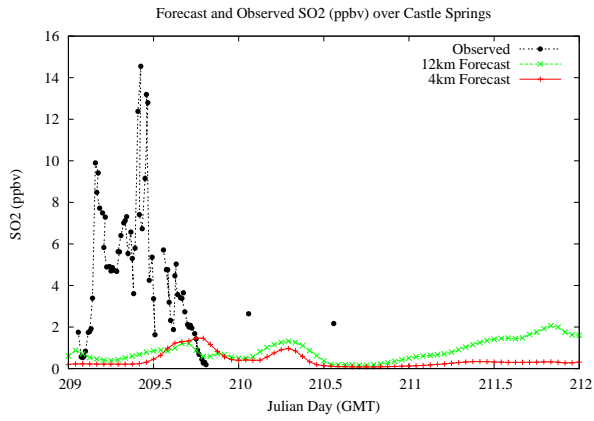

## Forecast Results Compared to Measurements over Isle of Shoals

## Forecast Results Compared to Measurements over Thompson Farm

# Forecast Results Compared to Measurements over Castle Springs

# Forecast Results Compared to Measurements over Mountain Washington