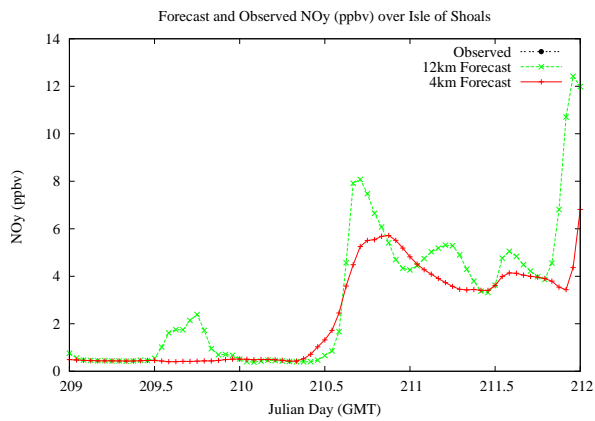

## Forecast Results Compared to Measurements over Isle of Shoals

## Forecast Results Compared to Measurements over Thompson Farm

# Forecast Results Compared to Measurements over Castle Springs