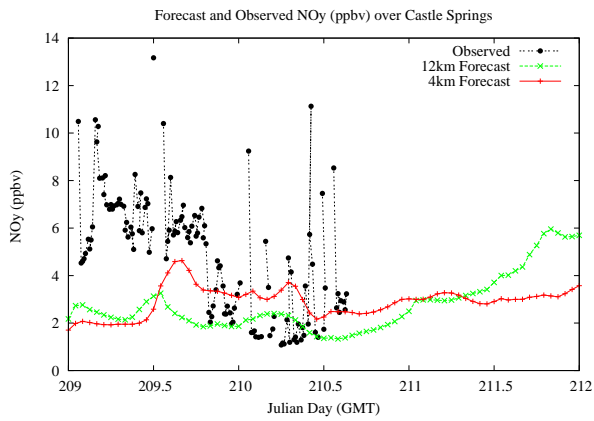

## Forecast Results Compared to Measurements over Isle of Shoals

## Forecast Results Compared to Measurements over Thompson Farm

# Forecast Results Compared to Measurements over Castle Springs

# Forecast Results Compared to Measurements over Mountain Washington