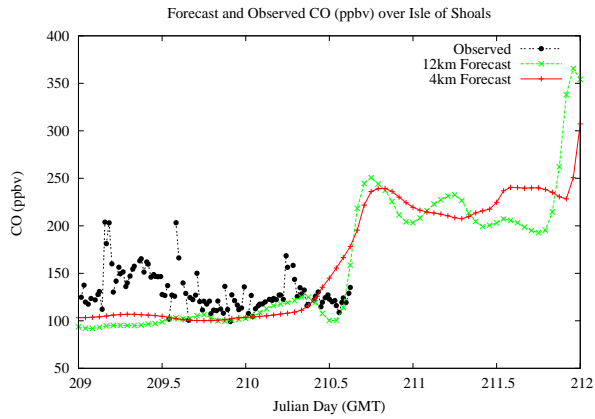

## Forecast Results Compared to Measurements over Isle of Shoals

## Forecast Results Compared to Measurements over Thompson Farm

# Forecast Results Compared to Measurements over Castle Springs

# Forecast Results Compared to Measurements over Mountain Washington