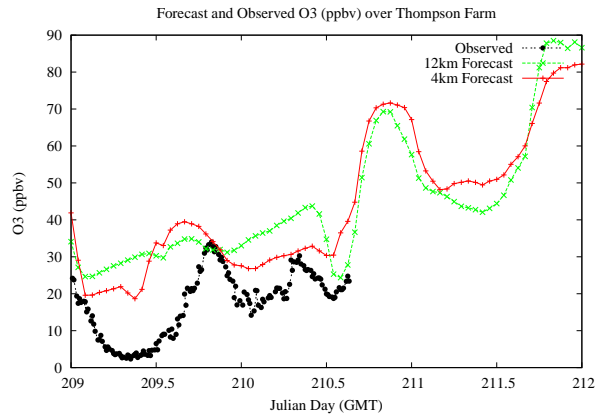

## Forecast Results Compared to Measurements over Isle of Shoals

## Forecast Results Compared to Measurements over Thompson Farm

# Forecast Results Compared to Measurements over Castle Springs