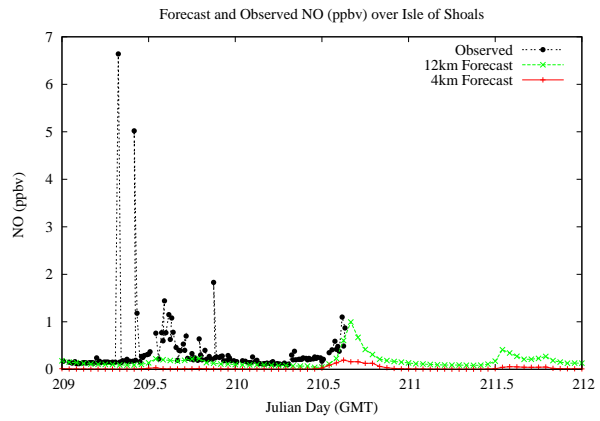

## Forecast Results Compared to Measurements over Isle of Shoals

## Forecast Results Compared to Measurements over Thompson Farm

# Forecast Results Compared to Measurements over Castle Springs

# Forecast Results Compared to Measurements over Mountain Washington