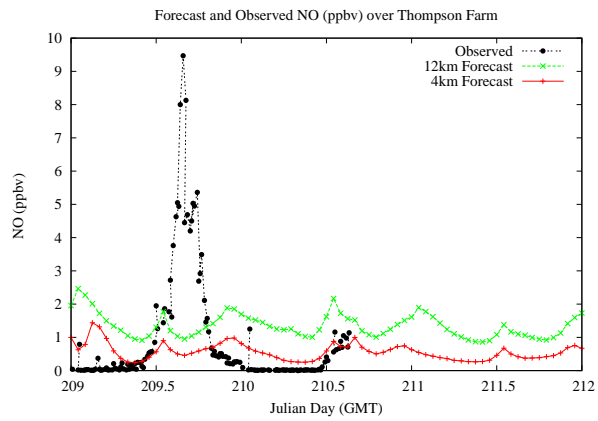

## Forecast Results Compared to Measurements over Isle of Shoals

## Forecast Results Compared to Measurements over Thompson Farm

# Forecast Results Compared to Measurements over Castle Springs

# Forecast Results Compared to Measurements over Mountain Washington