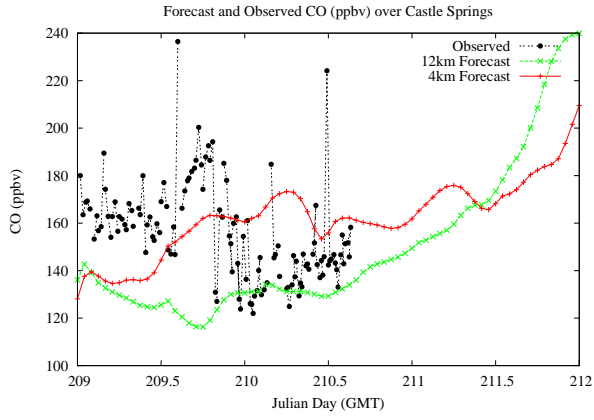

## Forecast Results Compared to Measurements over Isle of Shoals

## Forecast Results Compared to Measurements over Thompson Farm

# Forecast Results Compared to Measurements over Castle Springs

# Forecast Results Compared to Measurements over Mountain Washington