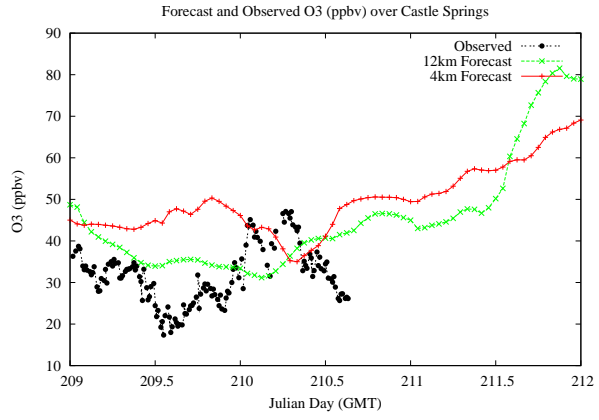

## Forecast Results Compared to Measurements over Isle of Shoals

## Forecast Results Compared to Measurements over Thompson Farm

# Forecast Results Compared to Measurements over Castle Springs