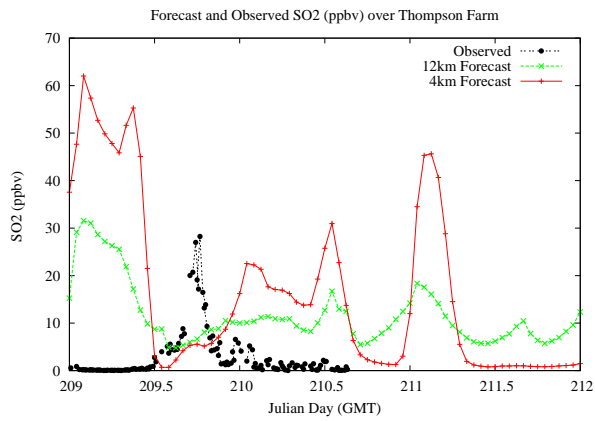

## Forecast Results Compared to Measurements over Isle of Shoals

## Forecast Results Compared to Measurements over Thompson Farm

# Forecast Results Compared to Measurements over Castle Springs

# Forecast Results Compared to Measurements over Mountain Washington