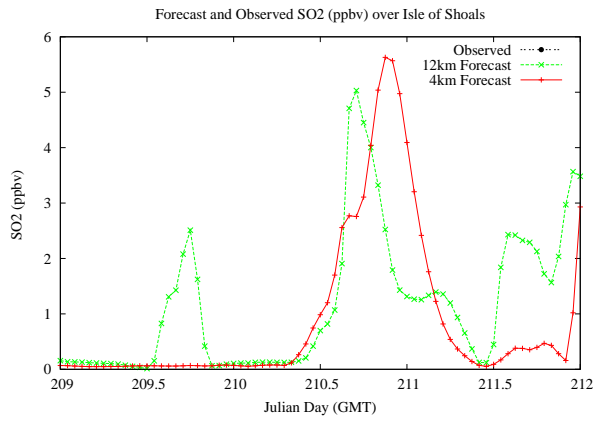

## Forecast Results Compared to Measurements over Isle of Shoals

## Forecast Results Compared to Measurements over Thompson Farm

# Forecast Results Compared to Measurements over Castle Springs

# Forecast Results Compared to Measurements over Mountain Washington