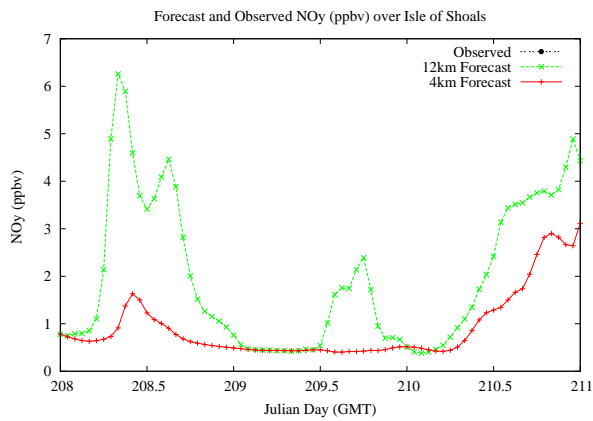

Forecast Results Compared to Measurements over Isle of Shoals

Forecast Results Compared to Measurements over Thompson Farm

Forecast Results Compared to Measurements over Castle Springs

Forecast Results Compared to Measurements over Mountain Washington