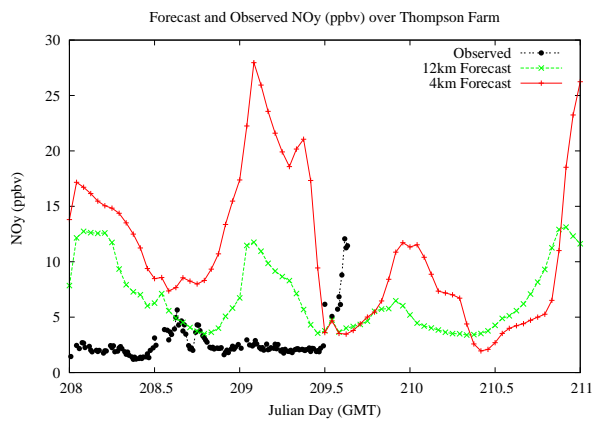

Forecast Results Compared to Measurements over Isle of Shoals

Forecast Results Compared to Measurements over Thompson Farm

Forecast Results Compared to Measurements over Castle Springs

Forecast Results Compared to Measurements over Mountain Washington