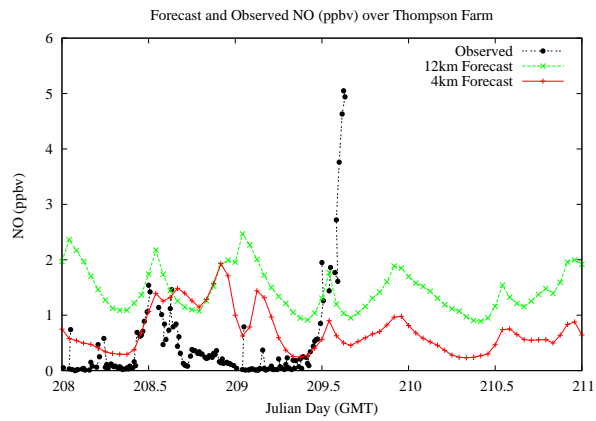

Forecast Results Compared to Measurements over Isle of Shoals

Forecast Results Compared to Measurements over Thompson Farm

Forecast Results Compared to Measurements over Castle Springs

Forecast Results Compared to Measurements over Mountain Washington