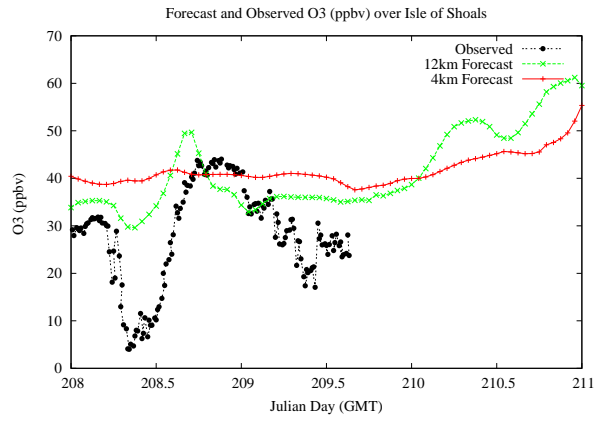

Forecast Results Compared to Measurements over Isle of Shoals

Forecast Results Compared to Measurements over Thompson Farm

Forecast Results Compared to Measurements over Castle Springs

Forecast Results Compared to Measurements over Mountain Washington