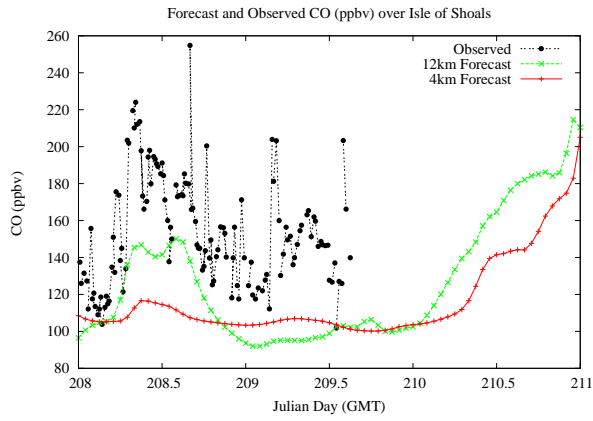

Forecast Results Compared to Measurements over Isle of Shoals

Forecast Results Compared to Measurements over Thompson Farm

Forecast Results Compared to Measurements over Castle Springs

Forecast Results Compared to Measurements over Mountain Washington