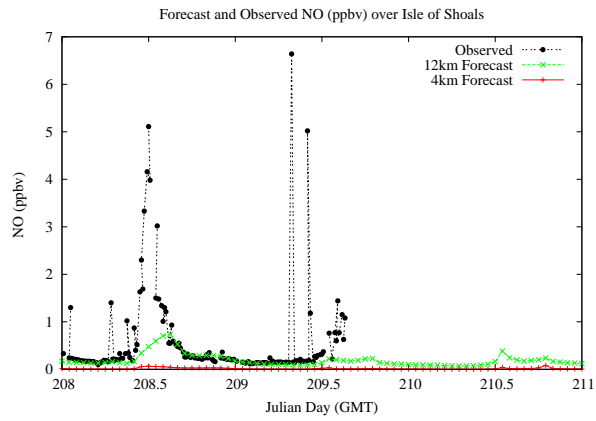

Forecast Results Compared to Measurements over Isle of Shoals

Forecast Results Compared to Measurements over Thompson Farm

Forecast Results Compared to Measurements over Castle Springs

Forecast Results Compared to Measurements over Mountain Washington