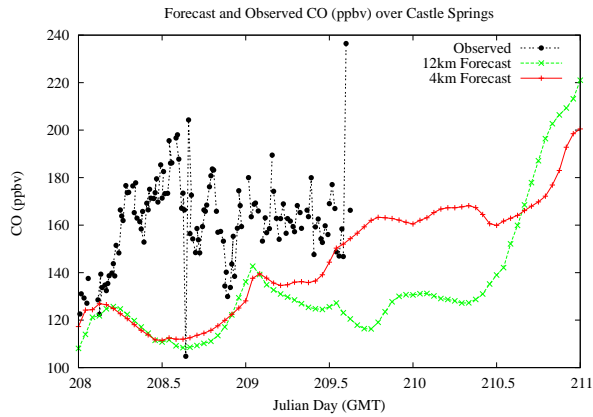

Forecast Results Compared to Measurements over Isle of Shoals

Forecast Results Compared to Measurements over Thompson Farm

Forecast Results Compared to Measurements over Castle Springs

Forecast Results Compared to Measurements over Mountain Washington