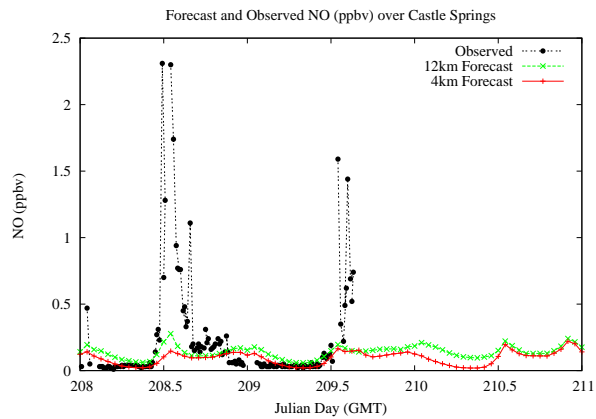

Forecast Results Compared to Measurements over Isle of Shoals

Forecast Results Compared to Measurements over Thompson Farm

Forecast Results Compared to Measurements over Castle Springs

Forecast Results Compared to Measurements over Mountain Washington