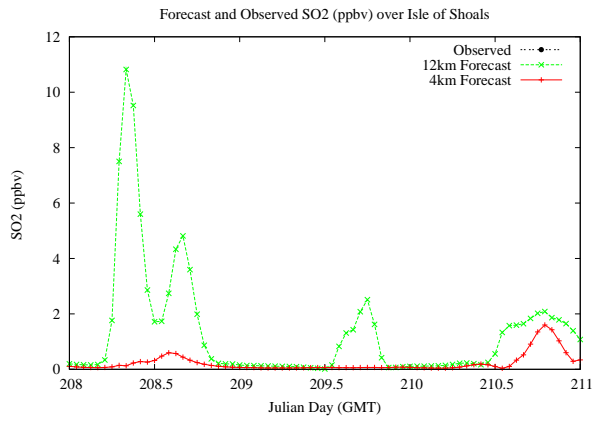

Forecast Results Compared to Measurements over Isle of Shoals

Forecast Results Compared to Measurements over Thompson Farm

Forecast Results Compared to Measurements over Castle Springs

Forecast Results Compared to Measurements over Mountain Washington