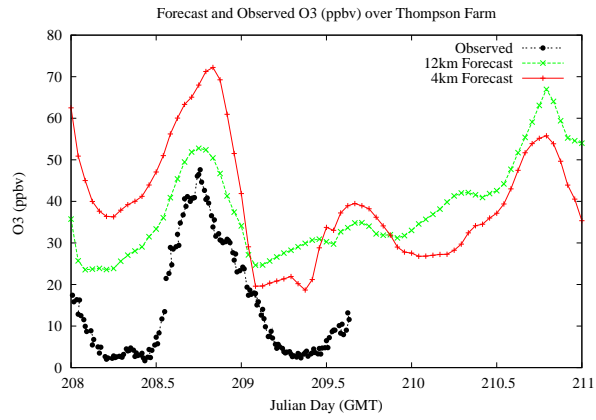

Forecast Results Compared to Measurements over Isle of Shoals

Forecast Results Compared to Measurements over Thompson Farm

Forecast Results Compared to Measurements over Castle Springs

Forecast Results Compared to Measurements over Mountain Washington