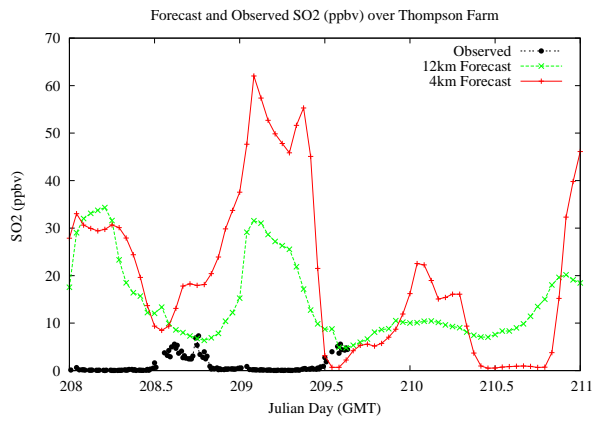

Forecast Results Compared to Measurements over Isle of Shoals

Forecast Results Compared to Measurements over Thompson Farm

Forecast Results Compared to Measurements over Castle Springs

Forecast Results Compared to Measurements over Mountain Washington