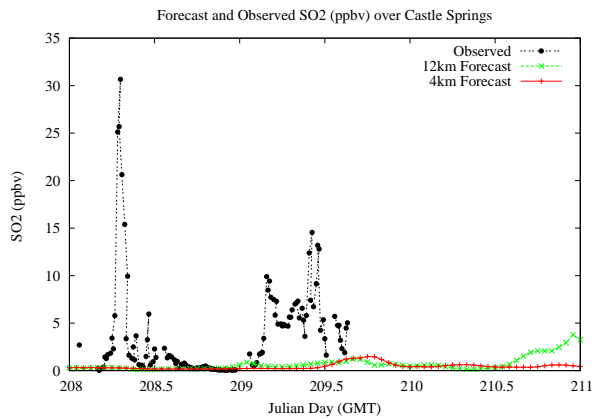

Forecast Results Compared to Measurements over Isle of Shoals

Forecast Results Compared to Measurements over Thompson Farm

Forecast Results Compared to Measurements over Castle Springs

Forecast Results Compared to Measurements over Mountain Washington