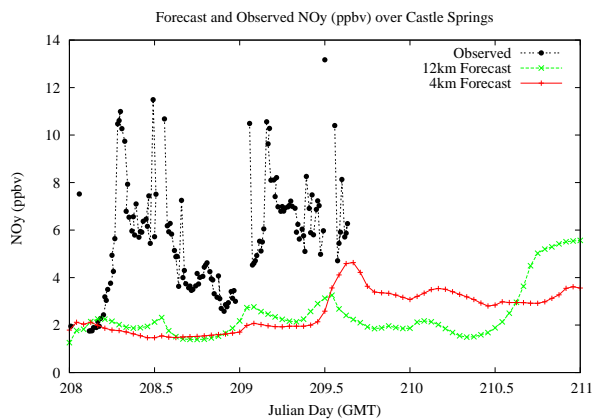

Forecast Results Compared to Measurements over Isle of Shoals

Forecast Results Compared to Measurements over Thompson Farm

Forecast Results Compared to Measurements over Castle Springs

Forecast Results Compared to Measurements over Mountain Washington