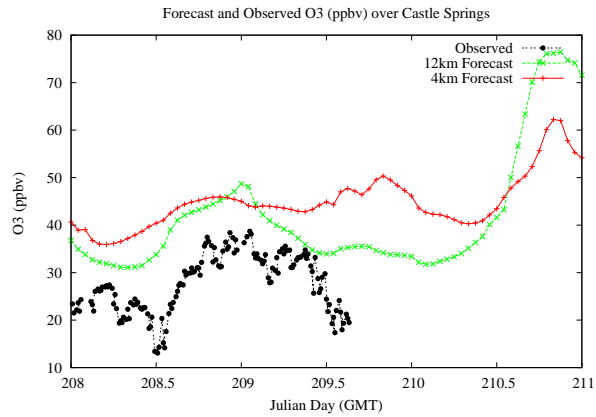

Forecast Results Compared to Measurements over Isle of Shoals

Forecast Results Compared to Measurements over Thompson Farm

Forecast Results Compared to Measurements over Castle Springs

Forecast Results Compared to Measurements over Mountain Washington