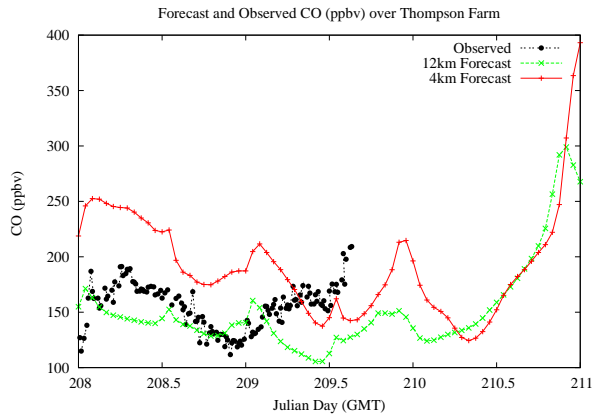

Forecast Results Compared to Measurements over Isle of Shoals

Forecast Results Compared to Measurements over Thompson Farm

Forecast Results Compared to Measurements over Castle Springs

Forecast Results Compared to Measurements over Mountain Washington