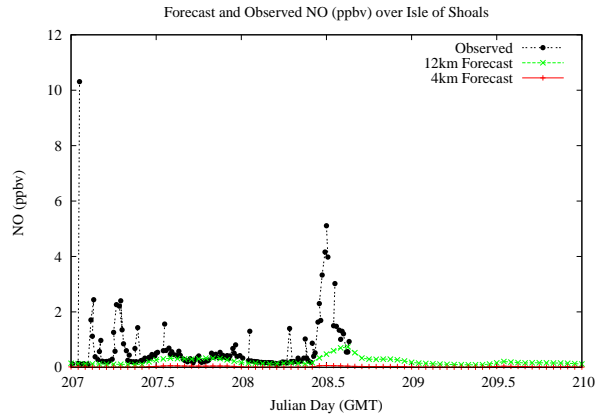

# Forecast Results Compared to Measurements over Isle of Shoals

## Forecast Results Compared to Measurements over Thompson Farm

## Forecast Results Compared to Measurements over Castle Springs

# Forecast Results Compared to Measurements over Mountain Washington