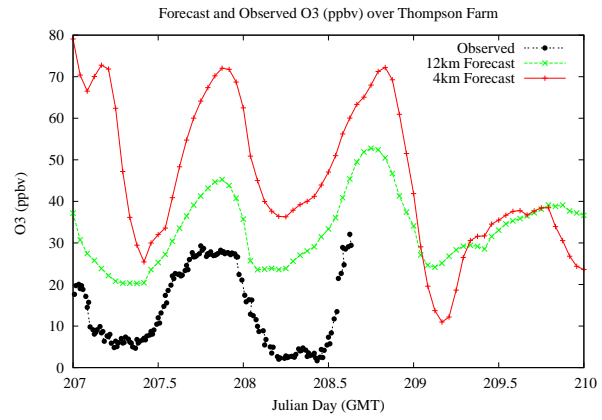

# Forecast Results Compared to Measurements over Isle of Shoals

## Forecast Results Compared to Measurements over Thompson Farm

## Forecast Results Compared to Measurements over Castle Springs