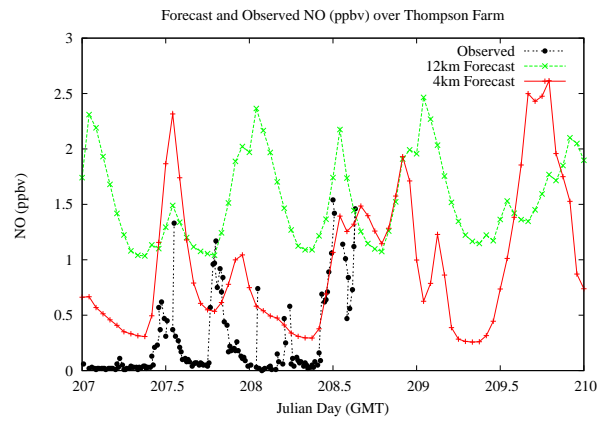

# Forecast Results Compared to Measurements over Isle of Shoals

## Forecast Results Compared to Measurements over Thompson Farm

## Forecast Results Compared to Measurements over Castle Springs

# Forecast Results Compared to Measurements over Mountain Washington