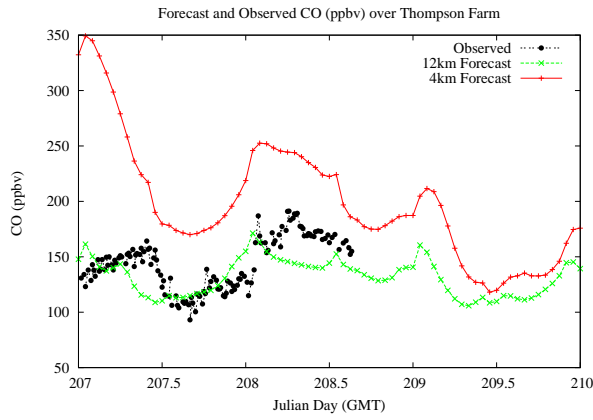

# Forecast Results Compared to Measurements over Isle of Shoals

## Forecast Results Compared to Measurements over Thompson Farm

## Forecast Results Compared to Measurements over Castle Springs