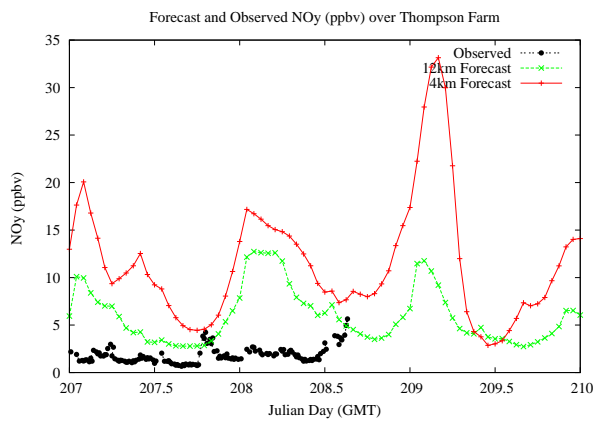

# Forecast Results Compared to Measurements over Isle of Shoals

## Forecast Results Compared to Measurements over Thompson Farm

## Forecast Results Compared to Measurements over Castle Springs

# Forecast Results Compared to Measurements over Mountain Washington