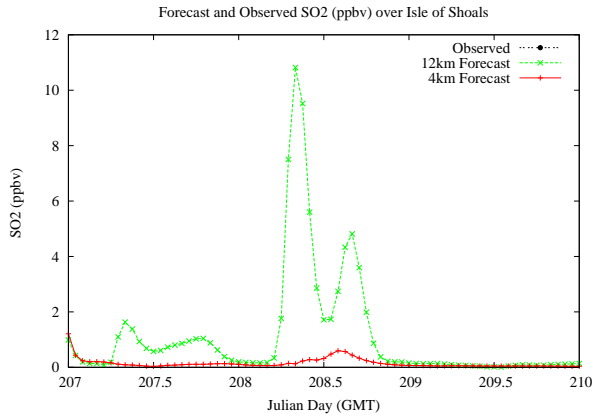

# Forecast Results Compared to Measurements over Isle of Shoals

## Forecast Results Compared to Measurements over Thompson Farm

## Forecast Results Compared to Measurements over Castle Springs

# Forecast Results Compared to Measurements over Mountain Washington