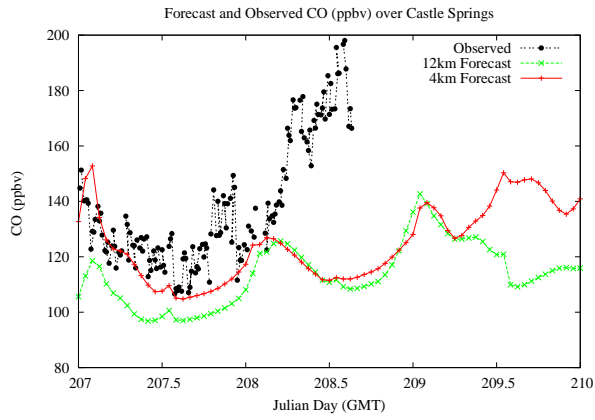

# Forecast Results Compared to Measurements over Isle of Shoals

## Forecast Results Compared to Measurements over Thompson Farm

## Forecast Results Compared to Measurements over Castle Springs

# Forecast Results Compared to Measurements over Mountain Washington