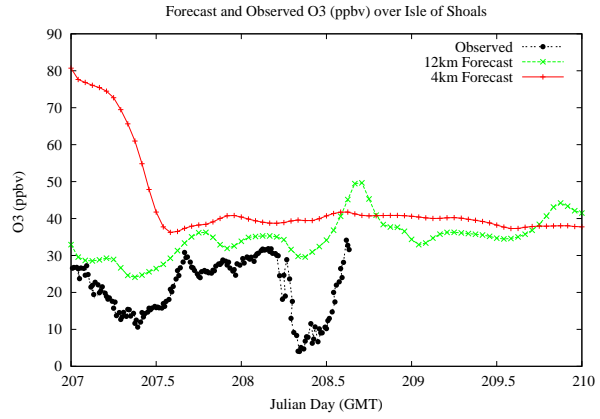

# Forecast Results Compared to Measurements over Isle of Shoals

## Forecast Results Compared to Measurements over Thompson Farm

## Forecast Results Compared to Measurements over Castle Springs