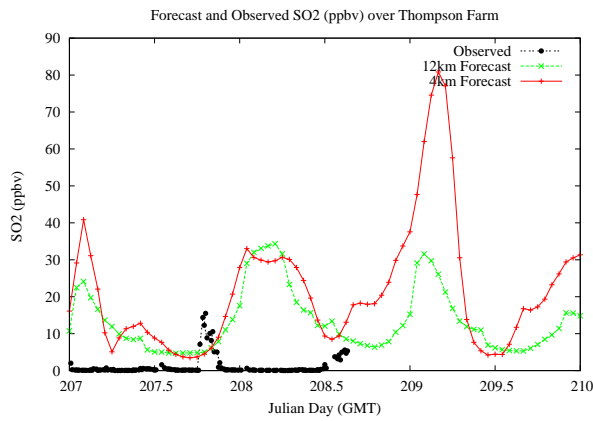

# Forecast Results Compared to Measurements over Isle of Shoals

## Forecast Results Compared to Measurements over Thompson Farm

## Forecast Results Compared to Measurements over Castle Springs

# Forecast Results Compared to Measurements over Mountain Washington