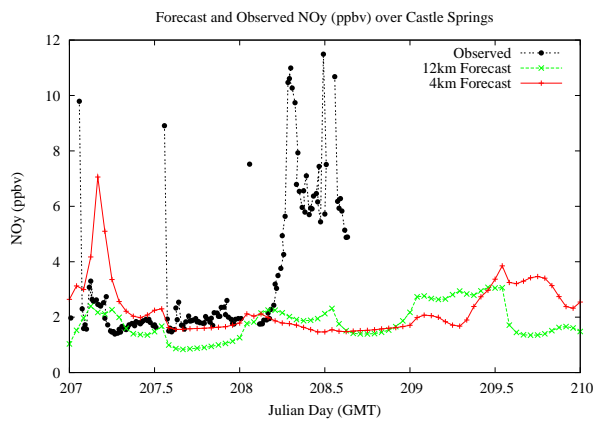

# Forecast Results Compared to Measurements over Isle of Shoals

## Forecast Results Compared to Measurements over Thompson Farm

## Forecast Results Compared to Measurements over Castle Springs

# Forecast Results Compared to Measurements over Mountain Washington