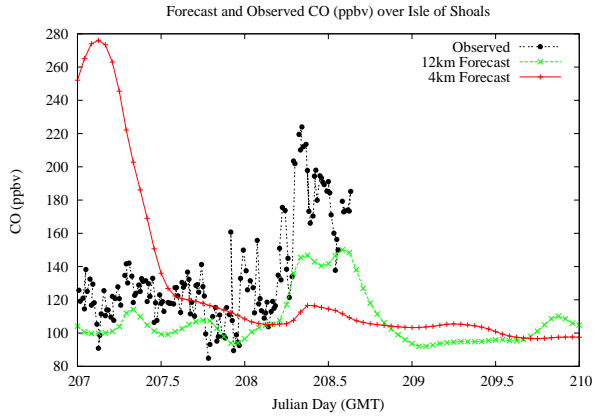

# Forecast Results Compared to Measurements over Isle of Shoals

## Forecast Results Compared to Measurements over Thompson Farm

## Forecast Results Compared to Measurements over Castle Springs

# Forecast Results Compared to Measurements over Mountain Washington