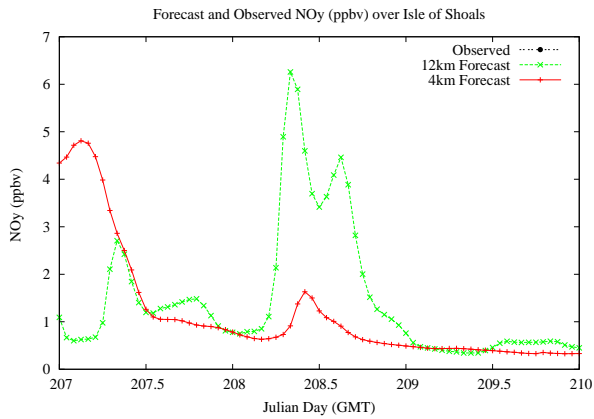

# Forecast Results Compared to Measurements over Isle of Shoals

## Forecast Results Compared to Measurements over Thompson Farm

## Forecast Results Compared to Measurements over Castle Springs

# Forecast Results Compared to Measurements over Mountain Washington