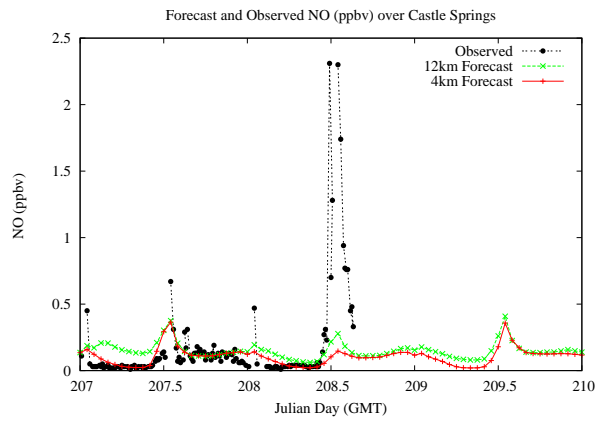

# Forecast Results Compared to Measurements over Isle of Shoals

## Forecast Results Compared to Measurements over Thompson Farm

## Forecast Results Compared to Measurements over Castle Springs

# Forecast Results Compared to Measurements over Mountain Washington