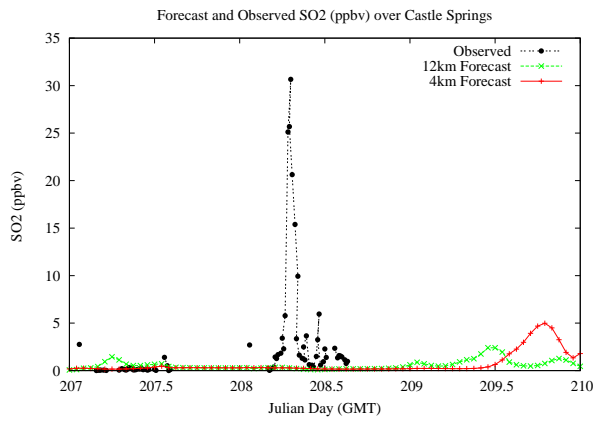

# Forecast Results Compared to Measurements over Isle of Shoals

## Forecast Results Compared to Measurements over Thompson Farm

## Forecast Results Compared to Measurements over Castle Springs

# Forecast Results Compared to Measurements over Mountain Washington