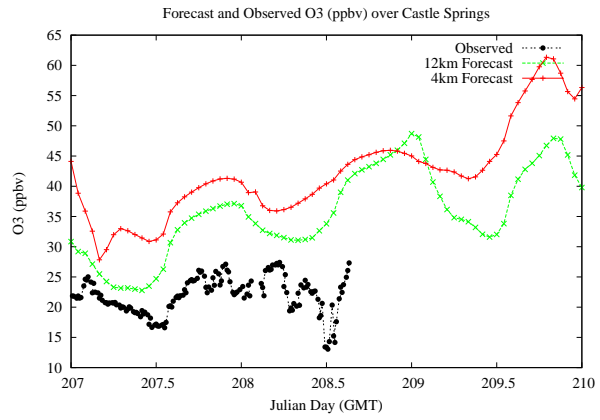

# Forecast Results Compared to Measurements over Isle of Shoals

## Forecast Results Compared to Measurements over Thompson Farm

## Forecast Results Compared to Measurements over Castle Springs