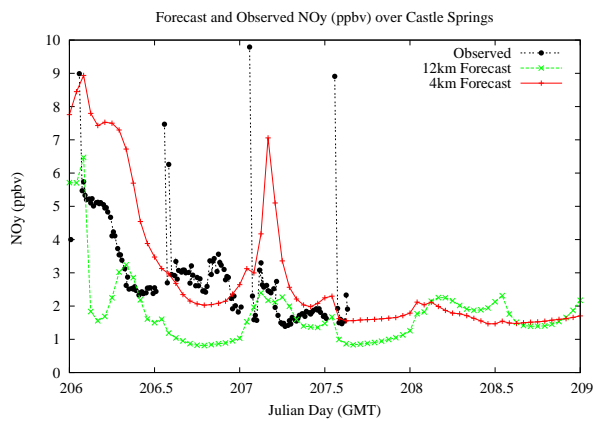

Forecast Results Compared to Measurements over Isle of Shoals

Forecast Results Compared to Measurements over Thompson Farm

Forecast Results Compared to Measurements over Castle Springs

Forecast Results Compared to Measurements over Mountain Washington