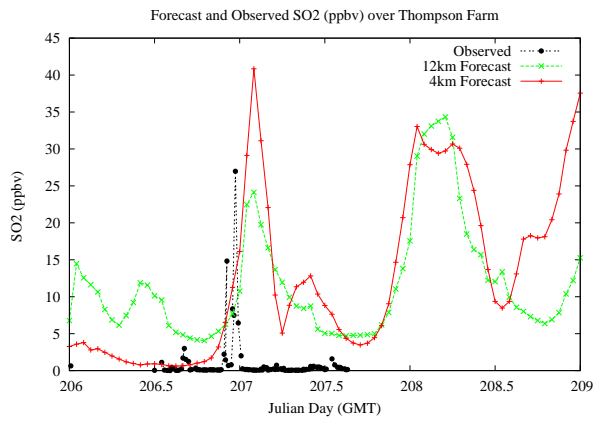

Forecast Results Compared to Measurements over Isle of Shoals

Forecast Results Compared to Measurements over Thompson Farm

Forecast Results Compared to Measurements over Castle Springs

Forecast Results Compared to Measurements over Mountain Washington