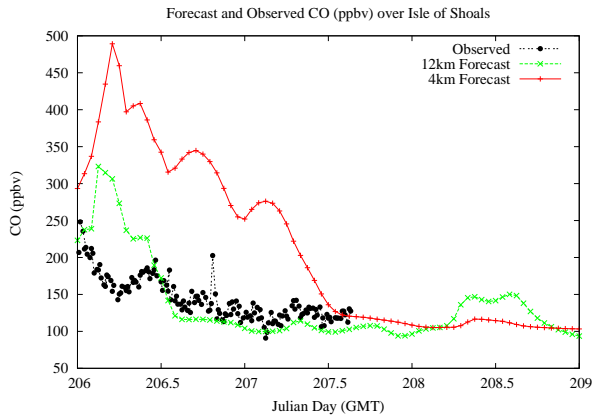

Forecast Results Compared to Measurements over Isle of Shoals

Forecast Results Compared to Measurements over Thompson Farm

Forecast Results Compared to Measurements over Castle Springs

Forecast Results Compared to Measurements over Mountain Washington