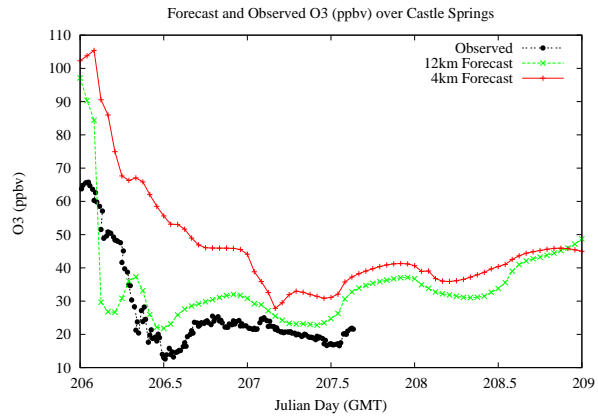

Forecast Results Compared to Measurements over Isle of Shoals

Forecast Results Compared to Measurements over Thompson Farm

Forecast Results Compared to Measurements over Castle Springs

Forecast Results Compared to Measurements over Mountain Washington