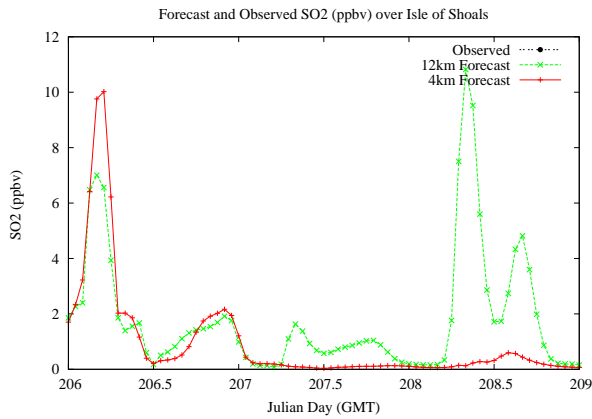

Forecast Results Compared to Measurements over Isle of Shoals

Forecast Results Compared to Measurements over Thompson Farm

Forecast Results Compared to Measurements over Castle Springs

Forecast Results Compared to Measurements over Mountain Washington