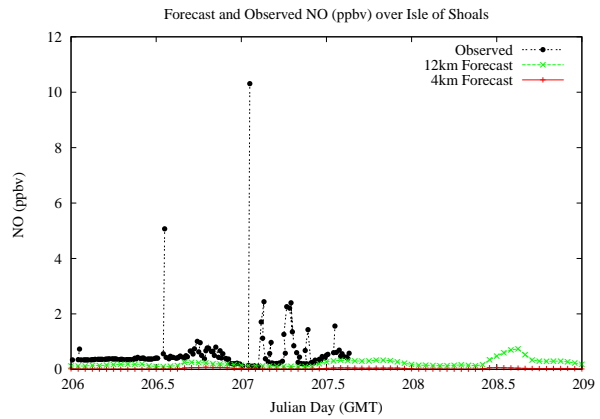

Forecast Results Compared to Measurements over Isle of Shoals

Forecast Results Compared to Measurements over Thompson Farm

Forecast Results Compared to Measurements over Castle Springs

Forecast Results Compared to Measurements over Mountain Washington