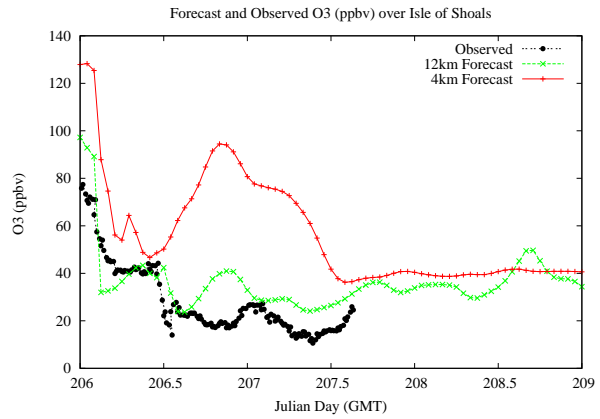

Forecast Results Compared to Measurements over Isle of Shoals

Forecast Results Compared to Measurements over Thompson Farm

Forecast Results Compared to Measurements over Castle Springs

Forecast Results Compared to Measurements over Mountain Washington