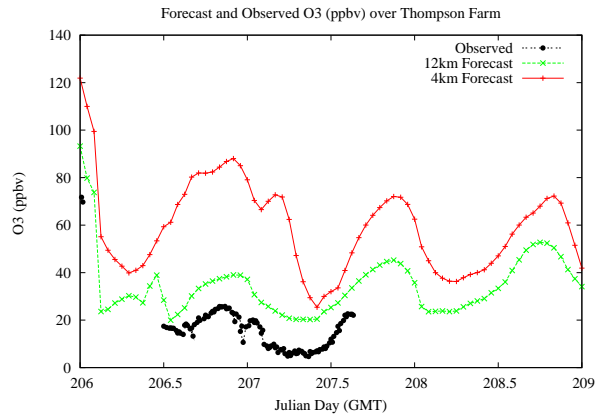

Forecast Results Compared to Measurements over Isle of Shoals

Forecast Results Compared to Measurements over Thompson Farm

Forecast Results Compared to Measurements over Castle Springs

Forecast Results Compared to Measurements over Mountain Washington