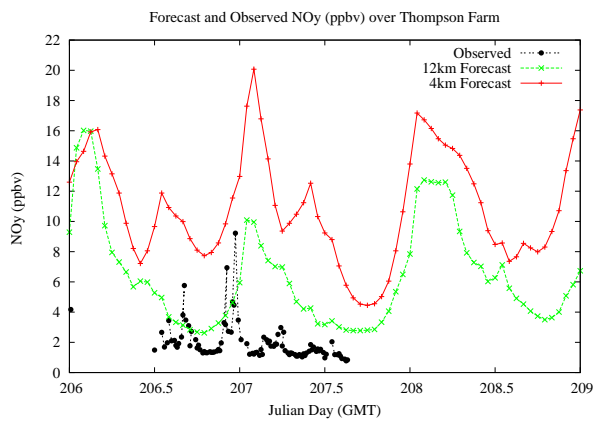

Forecast Results Compared to Measurements over Isle of Shoals

Forecast Results Compared to Measurements over Thompson Farm

Forecast Results Compared to Measurements over Castle Springs

Forecast Results Compared to Measurements over Mountain Washington