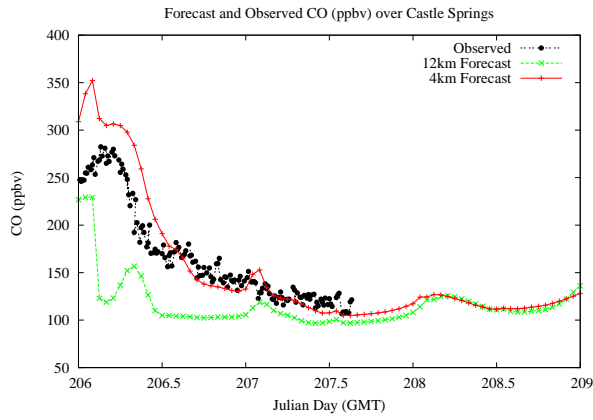

Forecast Results Compared to Measurements over Isle of Shoals

Forecast Results Compared to Measurements over Thompson Farm

Forecast Results Compared to Measurements over Castle Springs

Forecast Results Compared to Measurements over Mountain Washington