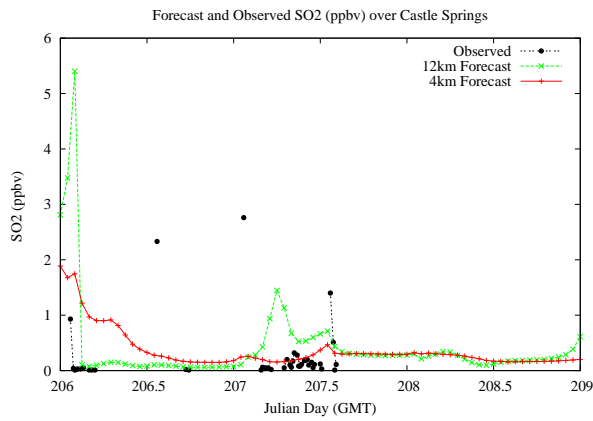

Forecast Results Compared to Measurements over Isle of Shoals

Forecast Results Compared to Measurements over Thompson Farm

Forecast Results Compared to Measurements over Castle Springs

Forecast Results Compared to Measurements over Mountain Washington