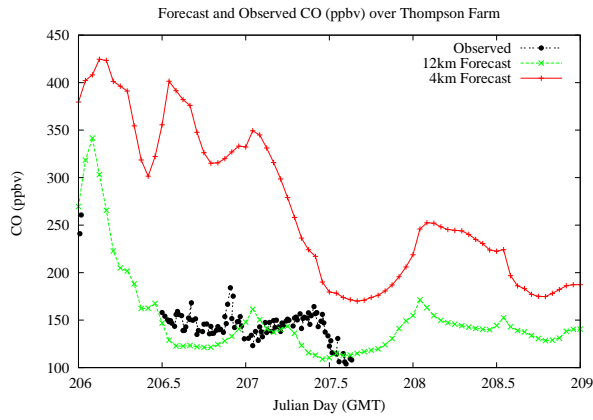

Forecast Results Compared to Measurements over Isle of Shoals

Forecast Results Compared to Measurements over Thompson Farm

Forecast Results Compared to Measurements over Castle Springs

Forecast Results Compared to Measurements over Mountain Washington