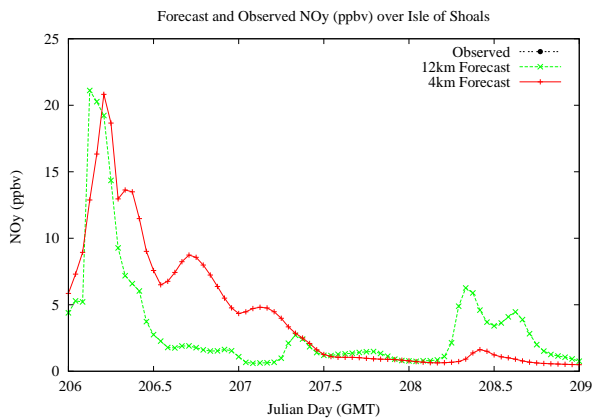

Forecast Results Compared to Measurements over Isle of Shoals

Forecast Results Compared to Measurements over Thompson Farm

Forecast Results Compared to Measurements over Castle Springs

Forecast Results Compared to Measurements over Mountain Washington