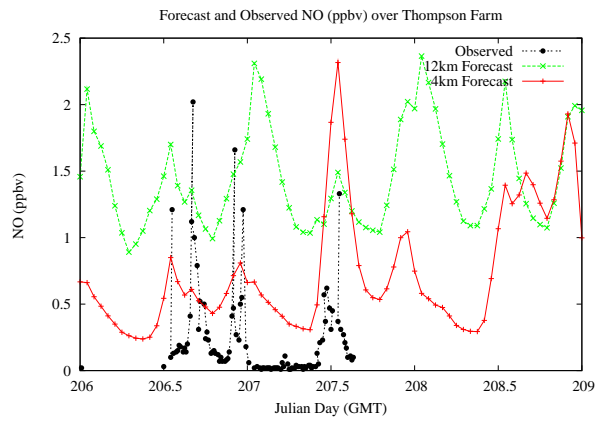

Forecast Results Compared to Measurements over Isle of Shoals

Forecast Results Compared to Measurements over Thompson Farm

Forecast Results Compared to Measurements over Castle Springs

Forecast Results Compared to Measurements over Mountain Washington