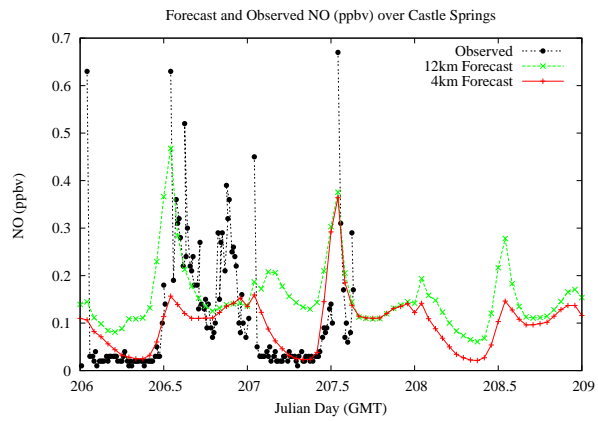

Forecast Results Compared to Measurements over Isle of Shoals

Forecast Results Compared to Measurements over Thompson Farm

Forecast Results Compared to Measurements over Castle Springs

Forecast Results Compared to Measurements over Mountain Washington