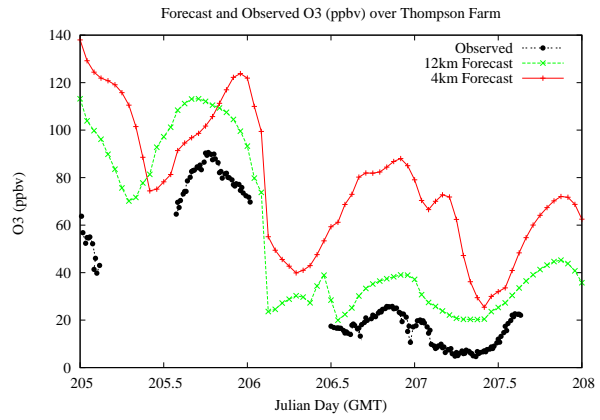

## Forecast Results Compared to Measurements over Isle of Shoals

## Forecast Results Compared to Measurements over Thompson Farm

## Forecast Results Compared to Measurements over Castle Springs

## Forecast Results Compared to Measurements over Mountain Washington