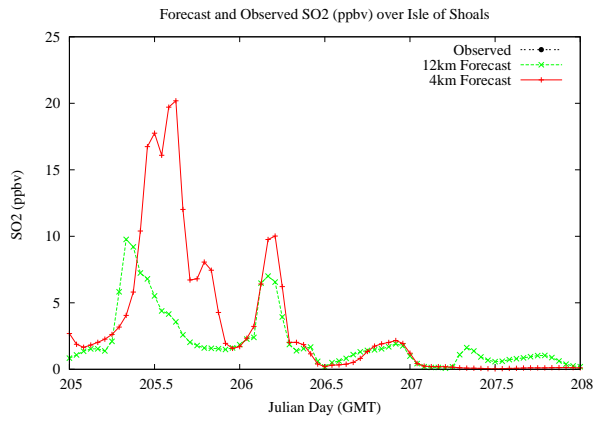

## Forecast Results Compared to Measurements over Isle of Shoals

## Forecast Results Compared to Measurements over Thompson Farm

## Forecast Results Compared to Measurements over Castle Springs

## Forecast Results Compared to Measurements over Mountain Washington