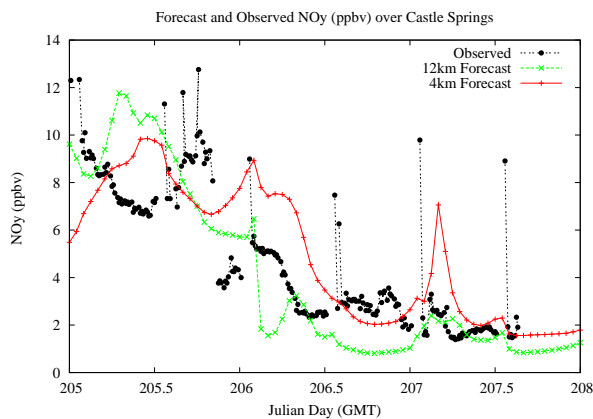

## Forecast Results Compared to Measurements over Isle of Shoals

## Forecast Results Compared to Measurements over Thompson Farm

## Forecast Results Compared to Measurements over Castle Springs