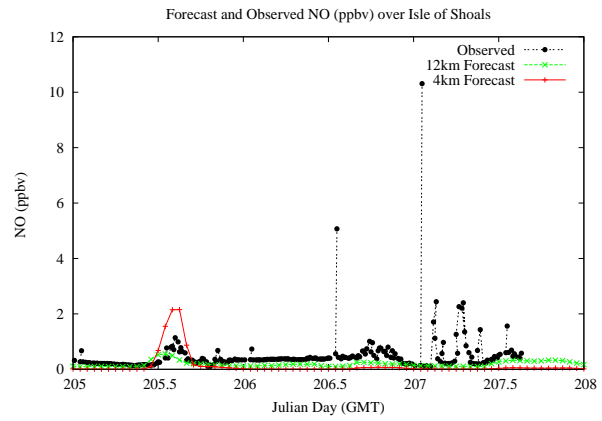

## Forecast Results Compared to Measurements over Isle of Shoals

## Forecast Results Compared to Measurements over Thompson Farm

## Forecast Results Compared to Measurements over Castle Springs

## Forecast Results Compared to Measurements over Mountain Washington