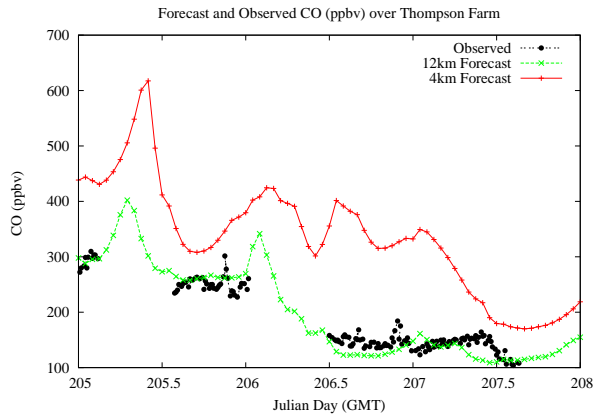

## Forecast Results Compared to Measurements over Isle of Shoals

## Forecast Results Compared to Measurements over Thompson Farm

## Forecast Results Compared to Measurements over Castle Springs