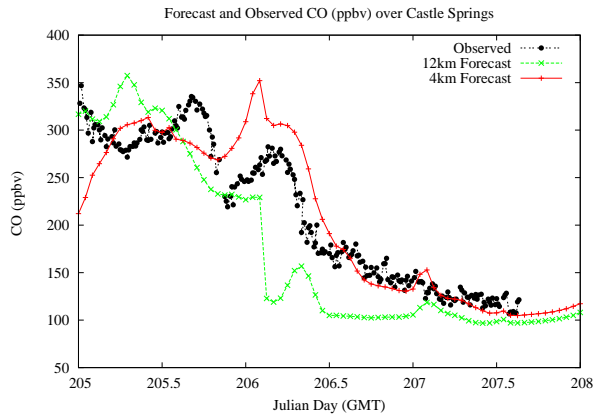

## Forecast Results Compared to Measurements over Isle of Shoals

## Forecast Results Compared to Measurements over Thompson Farm

## Forecast Results Compared to Measurements over Castle Springs

## Forecast Results Compared to Measurements over Mountain Washington