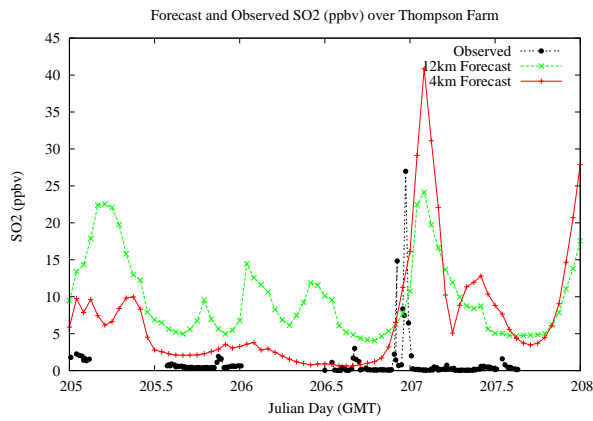

## Forecast Results Compared to Measurements over Isle of Shoals

## Forecast Results Compared to Measurements over Thompson Farm

## Forecast Results Compared to Measurements over Castle Springs

## Forecast Results Compared to Measurements over Mountain Washington