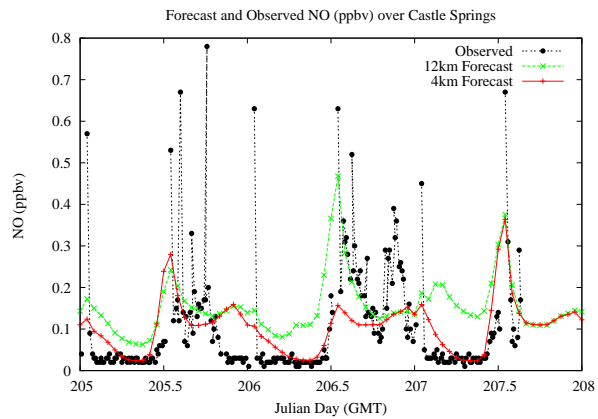

## Forecast Results Compared to Measurements over Isle of Shoals

## Forecast Results Compared to Measurements over Thompson Farm

## Forecast Results Compared to Measurements over Castle Springs

## Forecast Results Compared to Measurements over Mountain Washington