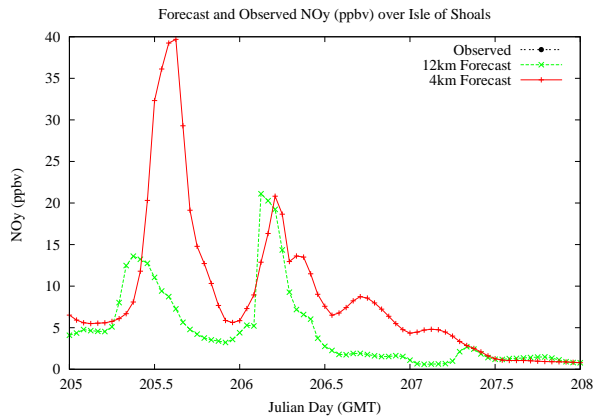

## Forecast Results Compared to Measurements over Isle of Shoals

## Forecast Results Compared to Measurements over Thompson Farm

## Forecast Results Compared to Measurements over Castle Springs