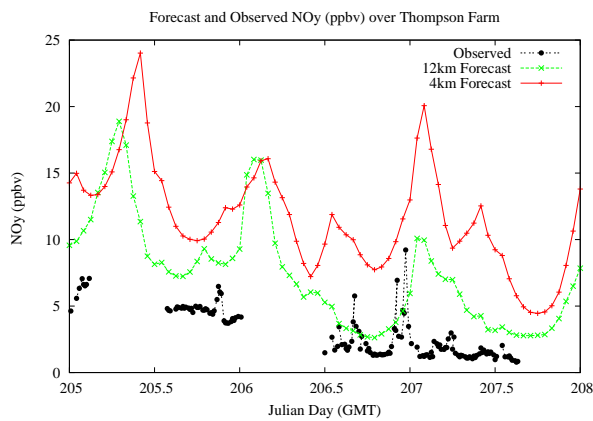

## Forecast Results Compared to Measurements over Isle of Shoals

## Forecast Results Compared to Measurements over Thompson Farm

## Forecast Results Compared to Measurements over Castle Springs

## Forecast Results Compared to Measurements over Mountain Washington