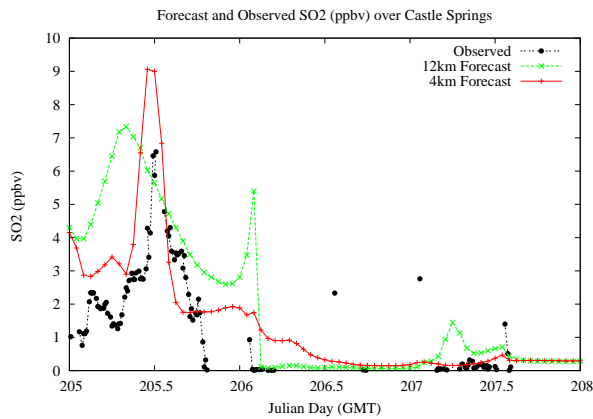

## Forecast Results Compared to Measurements over Isle of Shoals

## Forecast Results Compared to Measurements over Thompson Farm

## Forecast Results Compared to Measurements over Castle Springs

## Forecast Results Compared to Measurements over Mountain Washington