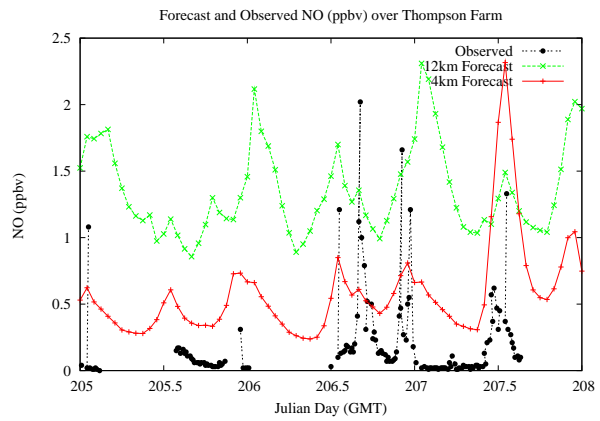

## Forecast Results Compared to Measurements over Isle of Shoals

## Forecast Results Compared to Measurements over Thompson Farm

## Forecast Results Compared to Measurements over Castle Springs

## Forecast Results Compared to Measurements over Mountain Washington