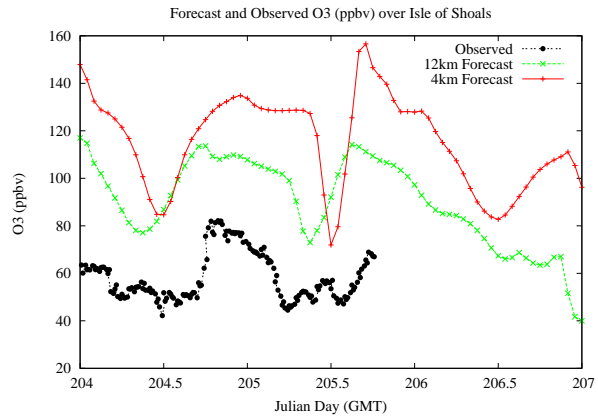

# Forecast Results Compared to Measurements over Isle of Shoals

## Forecast Results Compared to Measurements over Thompson Farm

# Forecast Results Compared to Measurements over Castle Springs

## Forecast Results Compared to Measurements over Mountain Washington