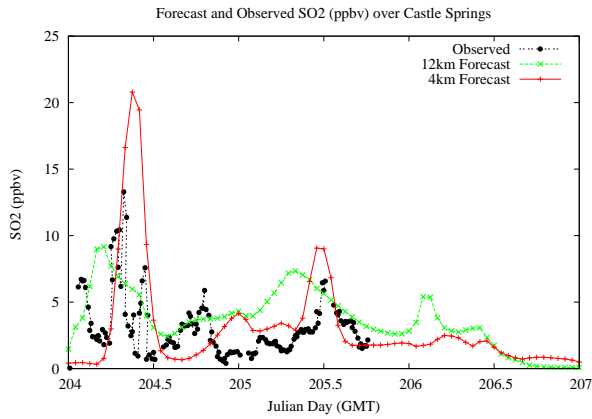

# Forecast Results Compared to Measurements over Isle of Shoals

## Forecast Results Compared to Measurements over Thompson Farm

# Forecast Results Compared to Measurements over Castle Springs

## Forecast Results Compared to Measurements over Mountain Washington