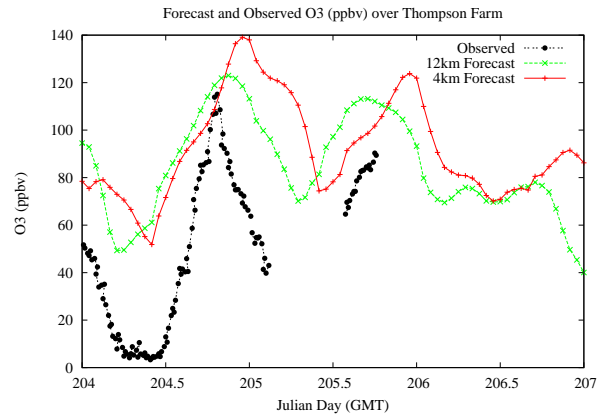

# Forecast Results Compared to Measurements over Isle of Shoals

## Forecast Results Compared to Measurements over Thompson Farm

# Forecast Results Compared to Measurements over Castle Springs

## Forecast Results Compared to Measurements over Mountain Washington