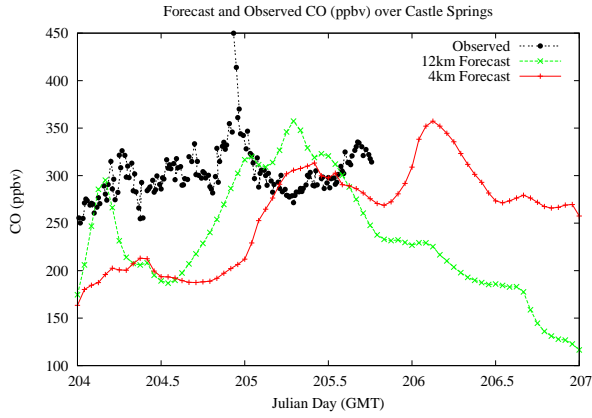

# Forecast Results Compared to Measurements over Isle of Shoals

## Forecast Results Compared to Measurements over Thompson Farm

# Forecast Results Compared to Measurements over Castle Springs

## Forecast Results Compared to Measurements over Mountain Washington