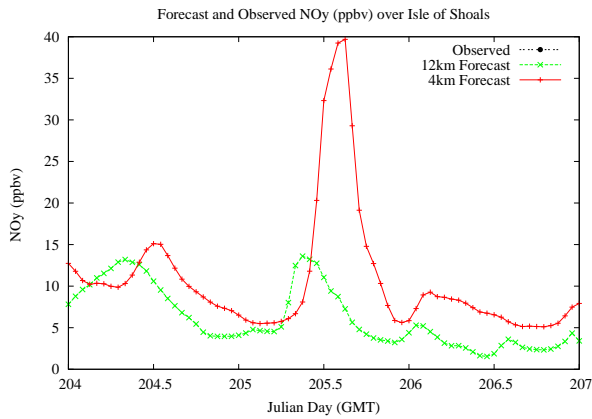

# Forecast Results Compared to Measurements over Isle of Shoals

## Forecast Results Compared to Measurements over Thompson Farm

# Forecast Results Compared to Measurements over Castle Springs

## Forecast Results Compared to Measurements over Mountain Washington