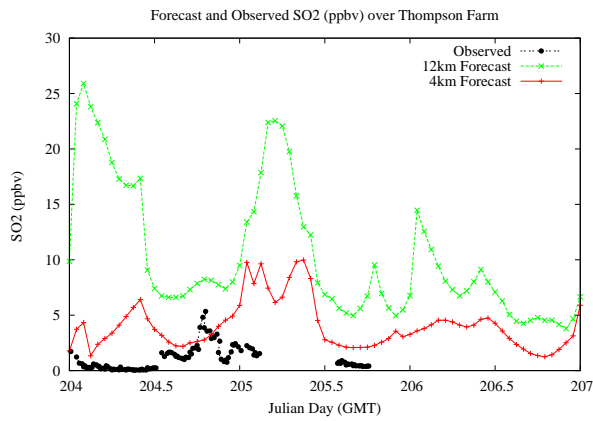

# Forecast Results Compared to Measurements over Isle of Shoals

## Forecast Results Compared to Measurements over Thompson Farm

# Forecast Results Compared to Measurements over Castle Springs

## Forecast Results Compared to Measurements over Mountain Washington