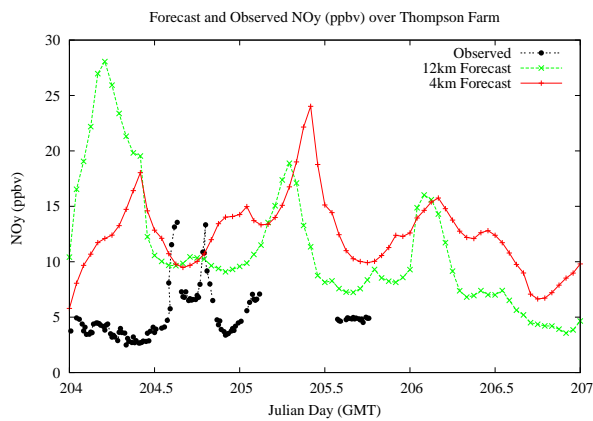

# Forecast Results Compared to Measurements over Isle of Shoals

## Forecast Results Compared to Measurements over Thompson Farm

# Forecast Results Compared to Measurements over Castle Springs

## Forecast Results Compared to Measurements over Mountain Washington