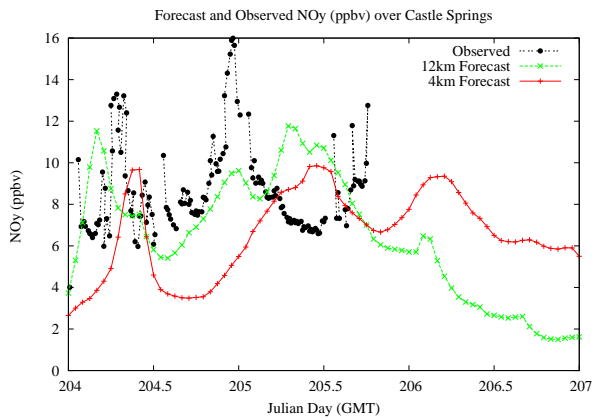

# Forecast Results Compared to Measurements over Isle of Shoals

## Forecast Results Compared to Measurements over Thompson Farm

# Forecast Results Compared to Measurements over Castle Springs

## Forecast Results Compared to Measurements over Mountain Washington