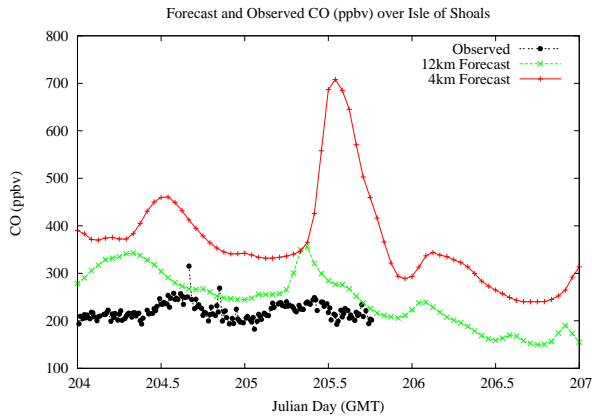

# Forecast Results Compared to Measurements over Isle of Shoals

## Forecast Results Compared to Measurements over Thompson Farm

# Forecast Results Compared to Measurements over Castle Springs

## Forecast Results Compared to Measurements over Mountain Washington