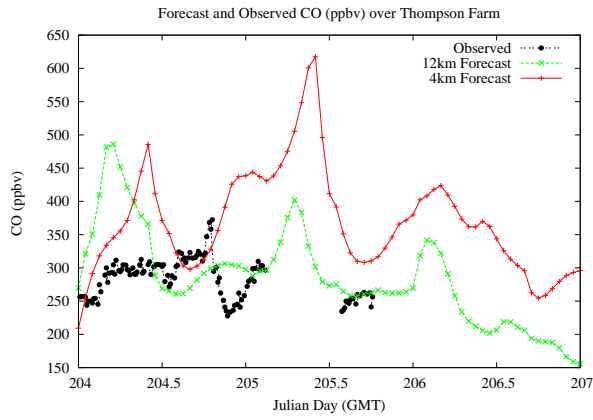

# Forecast Results Compared to Measurements over Isle of Shoals

## Forecast Results Compared to Measurements over Thompson Farm

# Forecast Results Compared to Measurements over Castle Springs

## Forecast Results Compared to Measurements over Mountain Washington