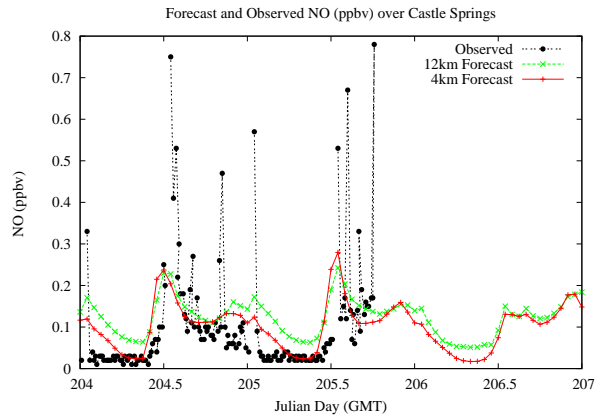

# Forecast Results Compared to Measurements over Isle of Shoals

## Forecast Results Compared to Measurements over Thompson Farm

# Forecast Results Compared to Measurements over Castle Springs

## Forecast Results Compared to Measurements over Mountain Washington