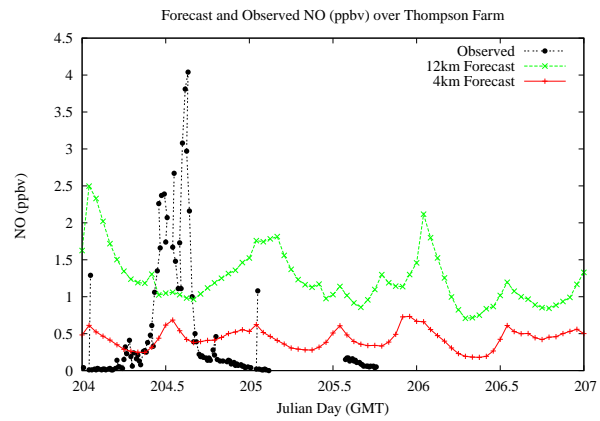

# Forecast Results Compared to Measurements over Isle of Shoals

## Forecast Results Compared to Measurements over Thompson Farm

# Forecast Results Compared to Measurements over Castle Springs