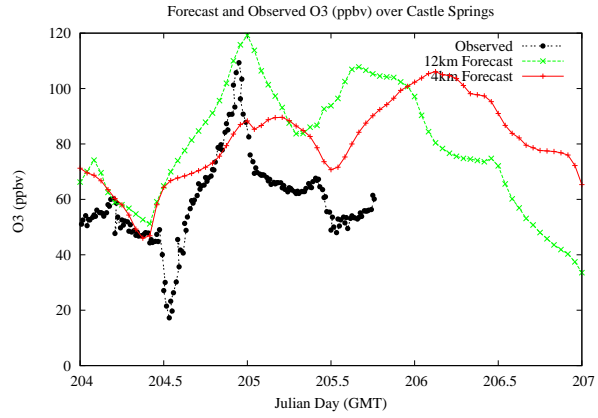

# Forecast Results Compared to Measurements over Isle of Shoals

## Forecast Results Compared to Measurements over Thompson Farm

# Forecast Results Compared to Measurements over Castle Springs