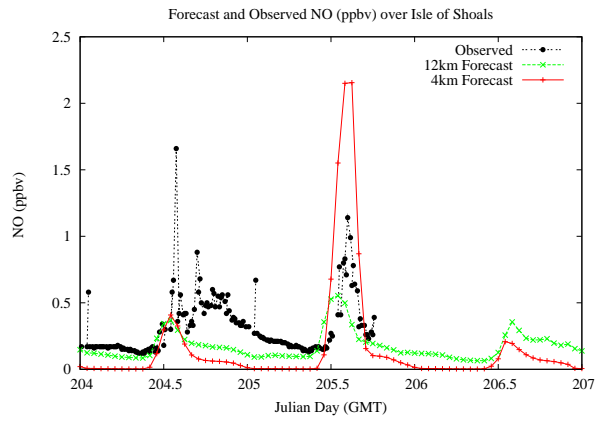

# Forecast Results Compared to Measurements over Isle of Shoals

## Forecast Results Compared to Measurements over Thompson Farm

# Forecast Results Compared to Measurements over Castle Springs

## Forecast Results Compared to Measurements over Mountain Washington