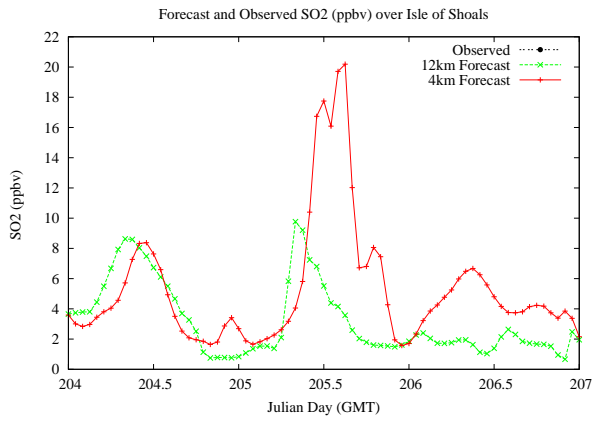

# Forecast Results Compared to Measurements over Isle of Shoals

## Forecast Results Compared to Measurements over Thompson Farm

# Forecast Results Compared to Measurements over Castle Springs

## Forecast Results Compared to Measurements over Mountain Washington