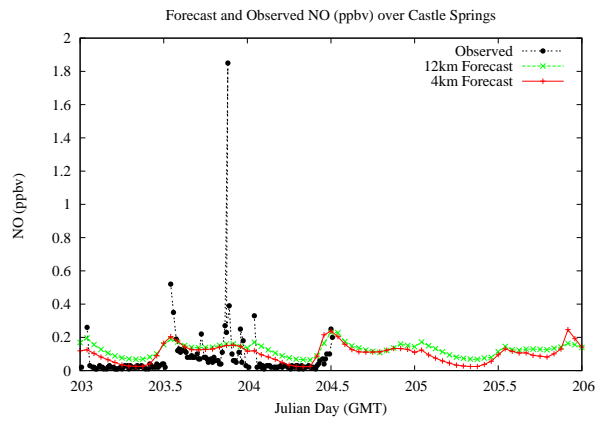

## Forecast Results Compared to Measurements over Isle of Shoals

## Forecast Results Compared to Measurements over Thompson Farm

# Forecast Results Compared to Measurements over Castle Springs

# Forecast Results Compared to Measurements over Mountain Washington