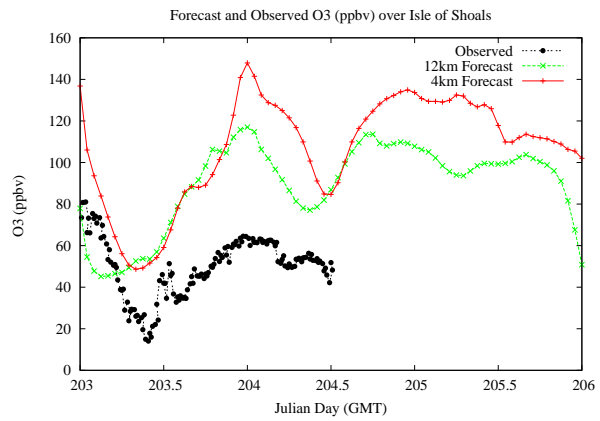

## Forecast Results Compared to Measurements over Isle of Shoals

## Forecast Results Compared to Measurements over Thompson Farm

# Forecast Results Compared to Measurements over Castle Springs

# Forecast Results Compared to Measurements over Mountain Washington