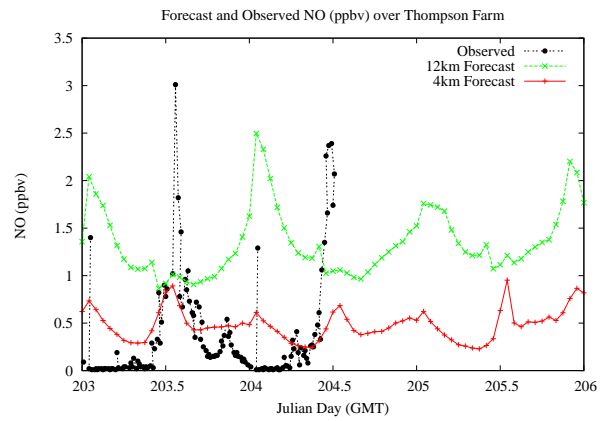

## Forecast Results Compared to Measurements over Isle of Shoals

## Forecast Results Compared to Measurements over Thompson Farm

# Forecast Results Compared to Measurements over Castle Springs

# Forecast Results Compared to Measurements over Mountain Washington