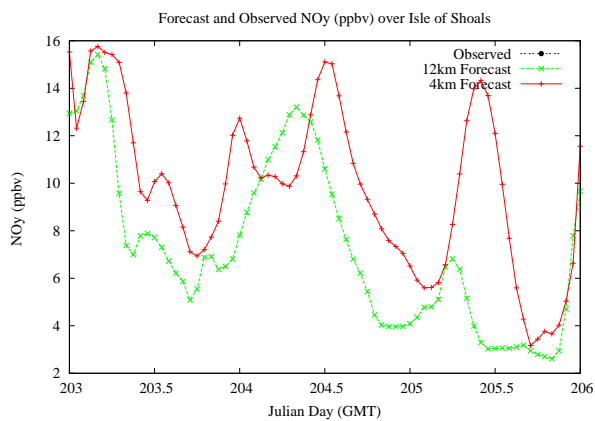

## Forecast Results Compared to Measurements over Isle of Shoals

## Forecast Results Compared to Measurements over Thompson Farm

# Forecast Results Compared to Measurements over Castle Springs