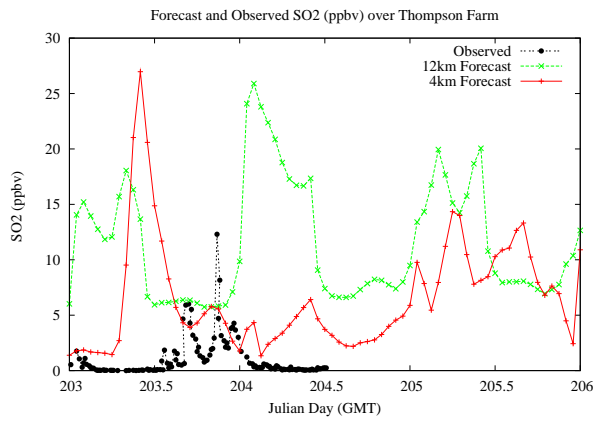

## Forecast Results Compared to Measurements over Isle of Shoals

## Forecast Results Compared to Measurements over Thompson Farm

# Forecast Results Compared to Measurements over Castle Springs

# Forecast Results Compared to Measurements over Mountain Washington