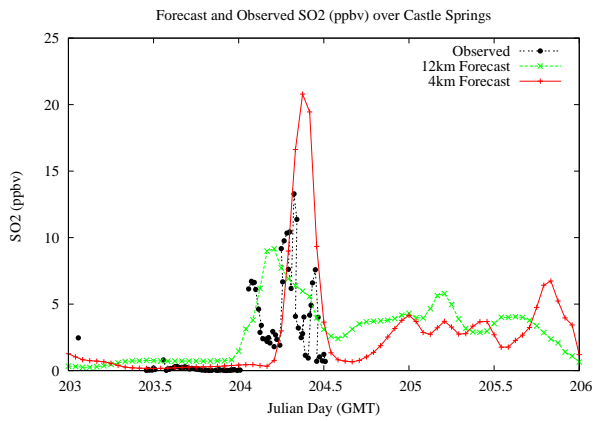

## Forecast Results Compared to Measurements over Isle of Shoals

## Forecast Results Compared to Measurements over Thompson Farm

# Forecast Results Compared to Measurements over Castle Springs

# Forecast Results Compared to Measurements over Mountain Washington