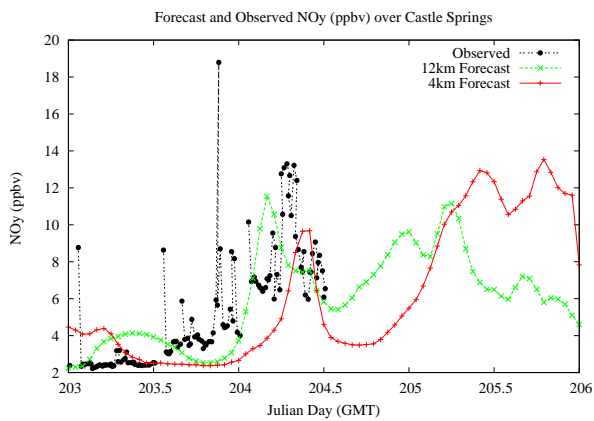

## Forecast Results Compared to Measurements over Isle of Shoals

## Forecast Results Compared to Measurements over Thompson Farm

# Forecast Results Compared to Measurements over Castle Springs

# Forecast Results Compared to Measurements over Mountain Washington