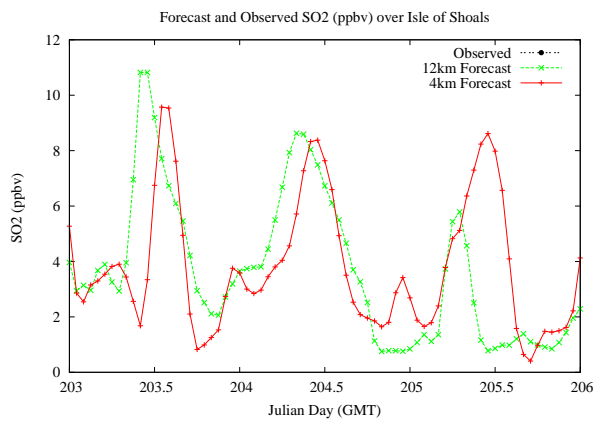

## Forecast Results Compared to Measurements over Isle of Shoals

## Forecast Results Compared to Measurements over Thompson Farm

# Forecast Results Compared to Measurements over Castle Springs

# Forecast Results Compared to Measurements over Mountain Washington