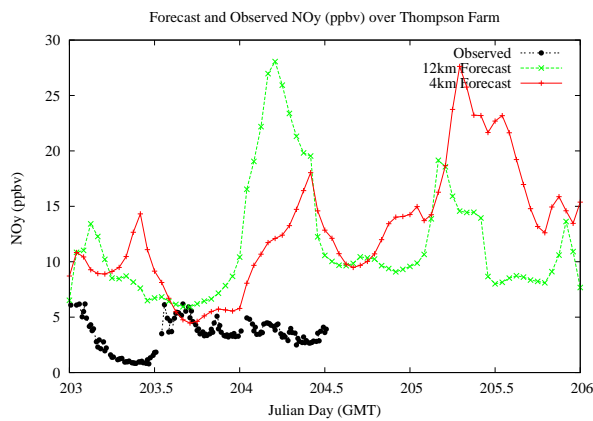

## Forecast Results Compared to Measurements over Isle of Shoals

## Forecast Results Compared to Measurements over Thompson Farm

# Forecast Results Compared to Measurements over Castle Springs

# Forecast Results Compared to Measurements over Mountain Washington