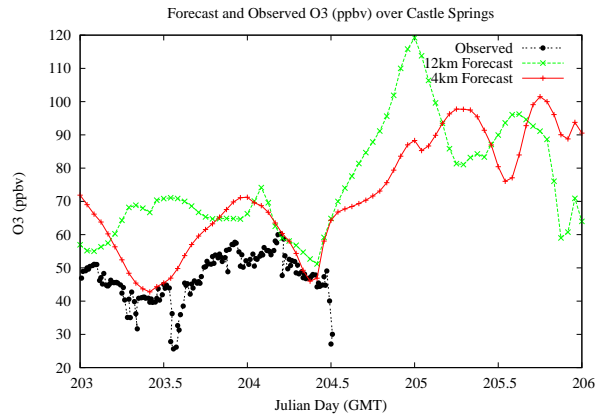

## Forecast Results Compared to Measurements over Isle of Shoals

## Forecast Results Compared to Measurements over Thompson Farm

# Forecast Results Compared to Measurements over Castle Springs