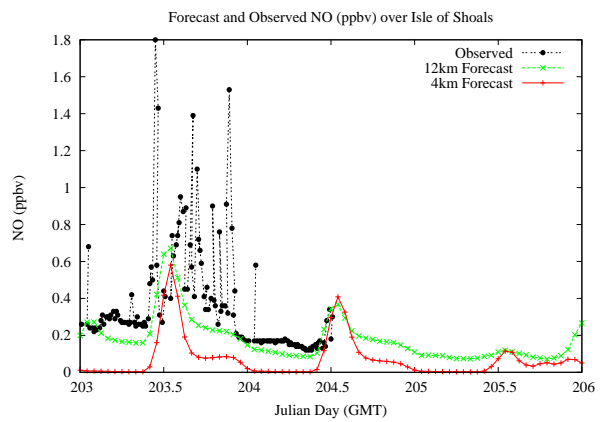

## Forecast Results Compared to Measurements over Isle of Shoals

## Forecast Results Compared to Measurements over Thompson Farm

# Forecast Results Compared to Measurements over Castle Springs

# Forecast Results Compared to Measurements over Mountain Washington