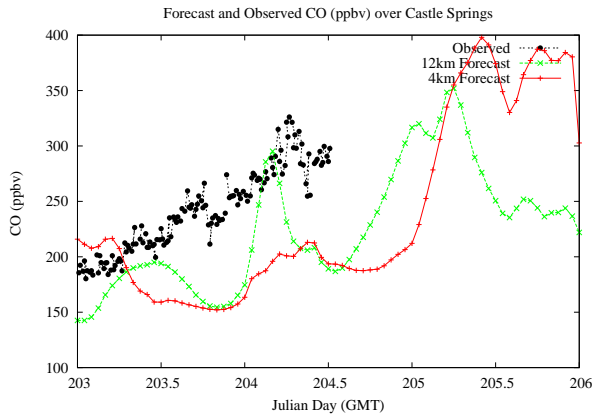

## Forecast Results Compared to Measurements over Isle of Shoals

## Forecast Results Compared to Measurements over Thompson Farm

# Forecast Results Compared to Measurements over Castle Springs

# Forecast Results Compared to Measurements over Mountain Washington