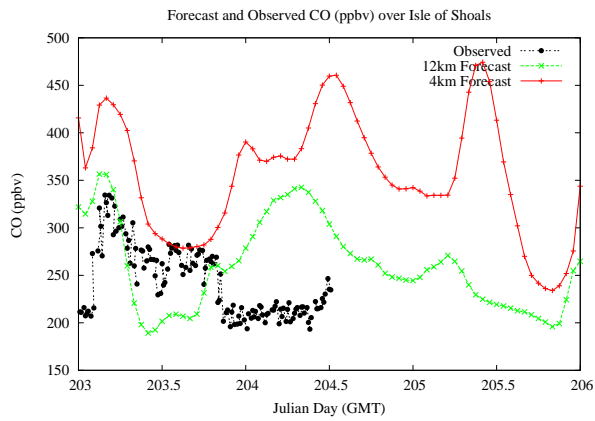

## Forecast Results Compared to Measurements over Isle of Shoals

## Forecast Results Compared to Measurements over Thompson Farm

# Forecast Results Compared to Measurements over Castle Springs

# Forecast Results Compared to Measurements over Mountain Washington