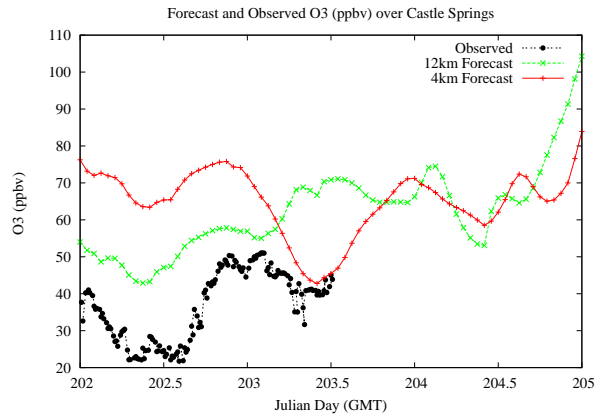

Forecast Results Compared to Measurements over Isle of Shoals

Forecast Results Compared to Measurements over Thompson Farm

Forecast Results Compared to Measurements over Castle Springs

Forecast Results Compared to Measurements over Mountain Washington