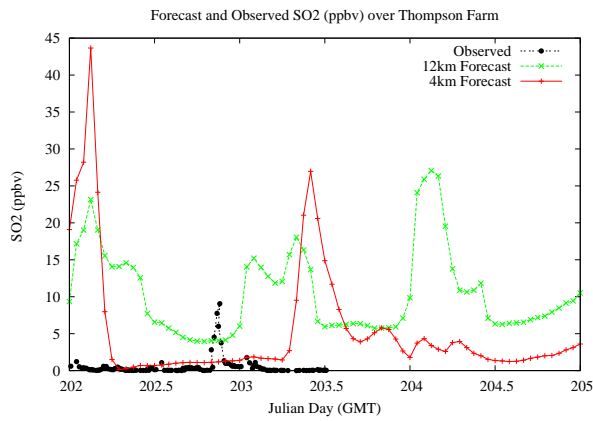

Forecast Results Compared to Measurements over Isle of Shoals

Forecast Results Compared to Measurements over Thompson Farm

Forecast Results Compared to Measurements over Castle Springs

Forecast Results Compared to Measurements over Mountain Washington