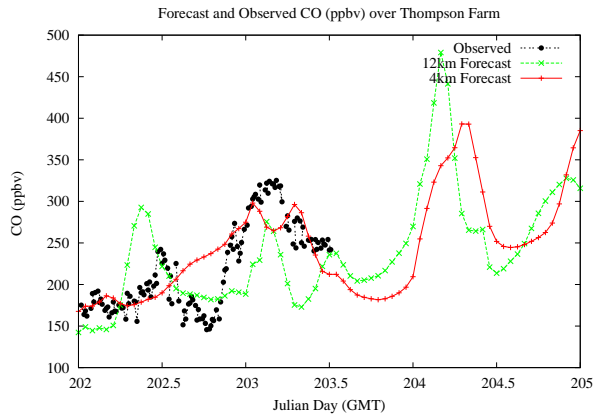

Forecast Results Compared to Measurements over Isle of Shoals

Forecast Results Compared to Measurements over Thompson Farm

Forecast Results Compared to Measurements over Castle Springs

Forecast Results Compared to Measurements over Mountain Washington