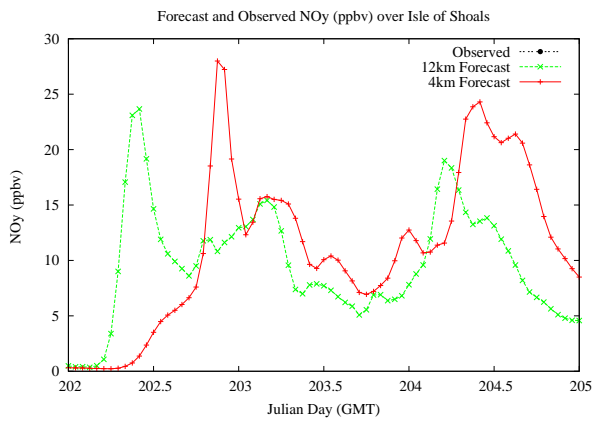

Forecast Results Compared to Measurements over Isle of Shoals

Forecast Results Compared to Measurements over Thompson Farm

Forecast Results Compared to Measurements over Castle Springs

Forecast Results Compared to Measurements over Mountain Washington