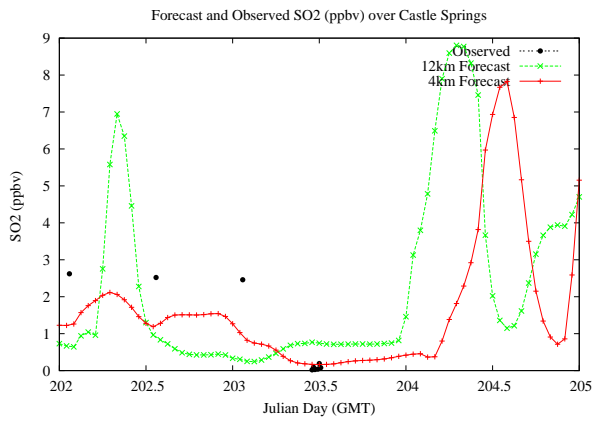

Forecast Results Compared to Measurements over Isle of Shoals

Forecast Results Compared to Measurements over Thompson Farm

Forecast Results Compared to Measurements over Castle Springs

Forecast Results Compared to Measurements over Mountain Washington