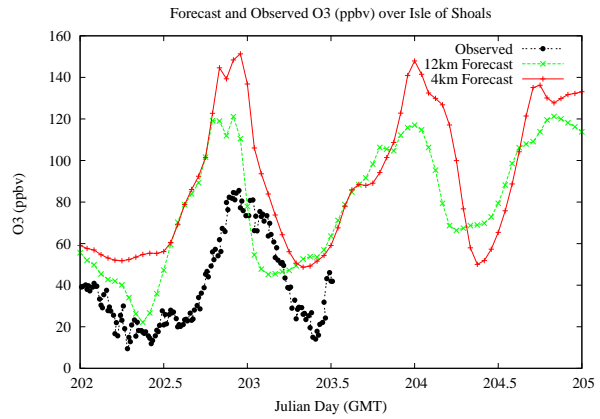

Forecast Results Compared to Measurements over Isle of Shoals

Forecast Results Compared to Measurements over Thompson Farm

Forecast Results Compared to Measurements over Castle Springs

Forecast Results Compared to Measurements over Mountain Washington