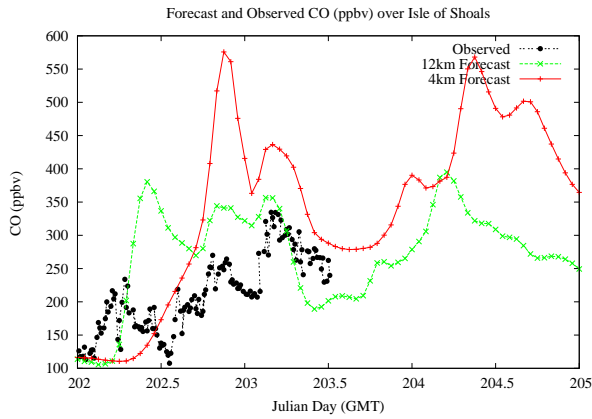

Forecast Results Compared to Measurements over Isle of Shoals

Forecast Results Compared to Measurements over Thompson Farm

Forecast Results Compared to Measurements over Castle Springs

Forecast Results Compared to Measurements over Mountain Washington