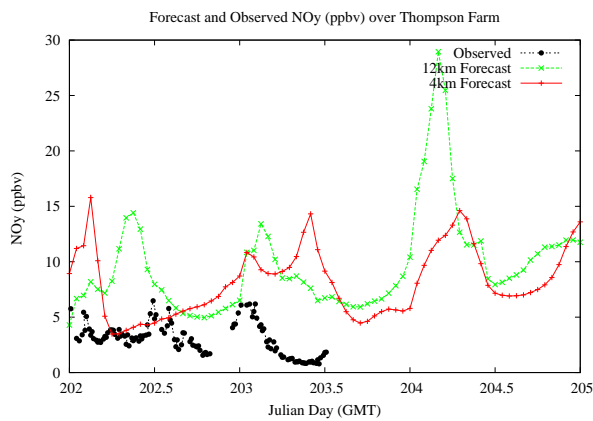

Forecast Results Compared to Measurements over Isle of Shoals

Forecast Results Compared to Measurements over Thompson Farm

Forecast Results Compared to Measurements over Castle Springs

Forecast Results Compared to Measurements over Mountain Washington