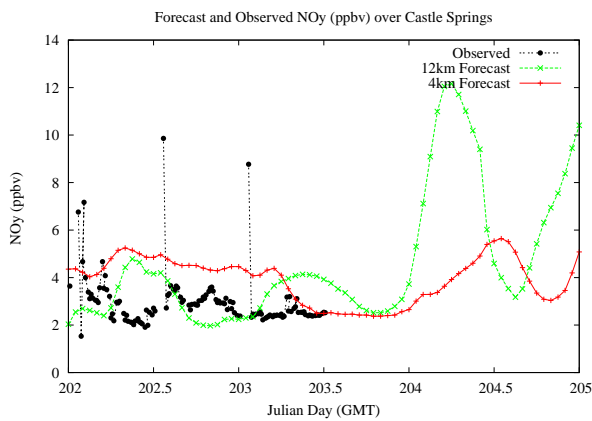

Forecast Results Compared to Measurements over Isle of Shoals

Forecast Results Compared to Measurements over Thompson Farm

Forecast Results Compared to Measurements over Castle Springs

Forecast Results Compared to Measurements over Mountain Washington