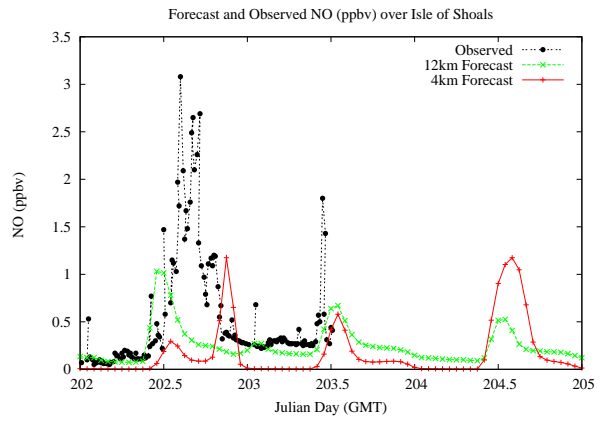

Forecast Results Compared to Measurements over Isle of Shoals

Forecast Results Compared to Measurements over Thompson Farm

Forecast Results Compared to Measurements over Castle Springs

Forecast Results Compared to Measurements over Mountain Washington