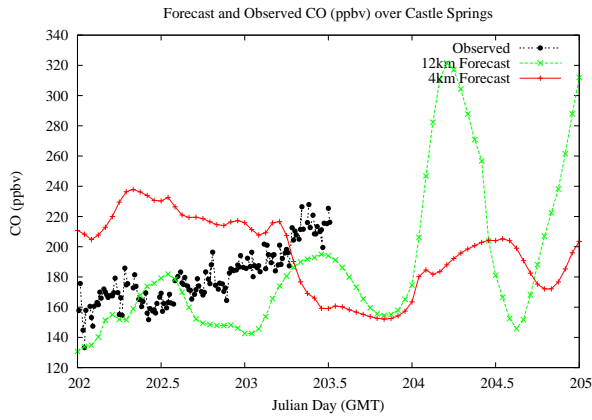

Forecast Results Compared to Measurements over Isle of Shoals

Forecast Results Compared to Measurements over Thompson Farm

Forecast Results Compared to Measurements over Castle Springs

Forecast Results Compared to Measurements over Mountain Washington