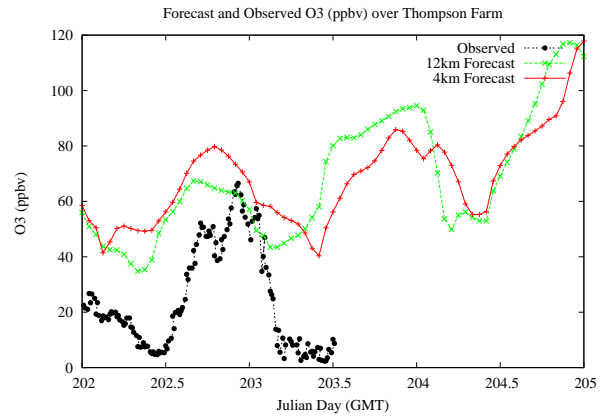

Forecast Results Compared to Measurements over Isle of Shoals

Forecast Results Compared to Measurements over Thompson Farm

Forecast Results Compared to Measurements over Castle Springs

Forecast Results Compared to Measurements over Mountain Washington