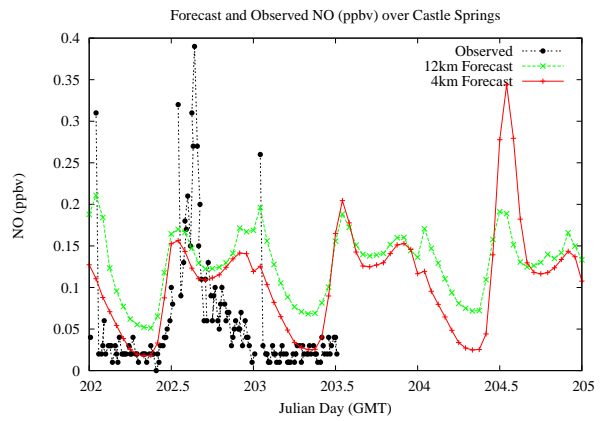

Forecast Results Compared to Measurements over Isle of Shoals

Forecast Results Compared to Measurements over Thompson Farm

Forecast Results Compared to Measurements over Castle Springs

Forecast Results Compared to Measurements over Mountain Washington