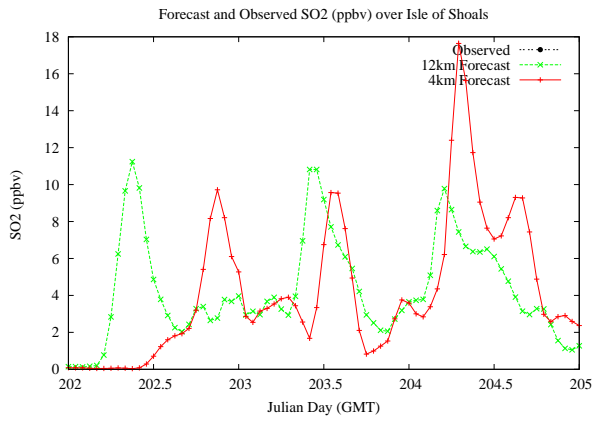

Forecast Results Compared to Measurements over Isle of Shoals

Forecast Results Compared to Measurements over Thompson Farm

Forecast Results Compared to Measurements over Castle Springs

Forecast Results Compared to Measurements over Mountain Washington