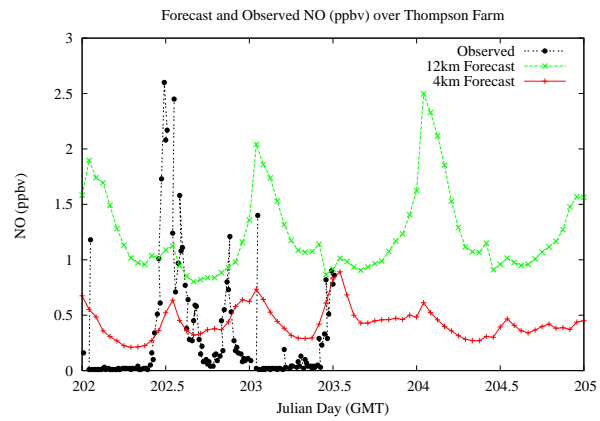

Forecast Results Compared to Measurements over Isle of Shoals

Forecast Results Compared to Measurements over Thompson Farm

Forecast Results Compared to Measurements over Castle Springs

Forecast Results Compared to Measurements over Mountain Washington