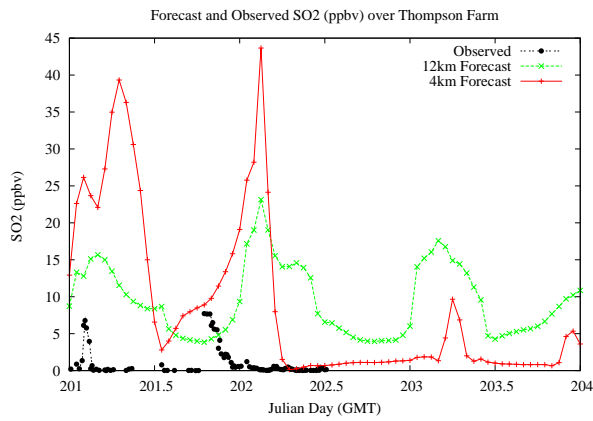

Forecast Results Compared to Measurements over Isle of Shoals

Forecast Results Compared to Measurements over Thompson Farm

Forecast Results Compared to Measurements over Castle Springs

Forecast Results Compared to Measurements over Mountain Washington