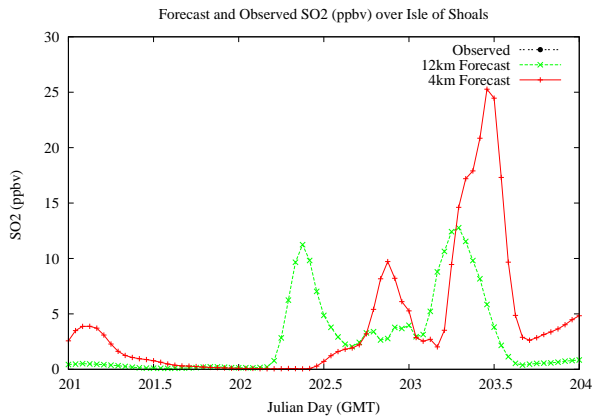

Forecast Results Compared to Measurements over Isle of Shoals

Forecast Results Compared to Measurements over Thompson Farm

Forecast Results Compared to Measurements over Castle Springs

Forecast Results Compared to Measurements over Mountain Washington