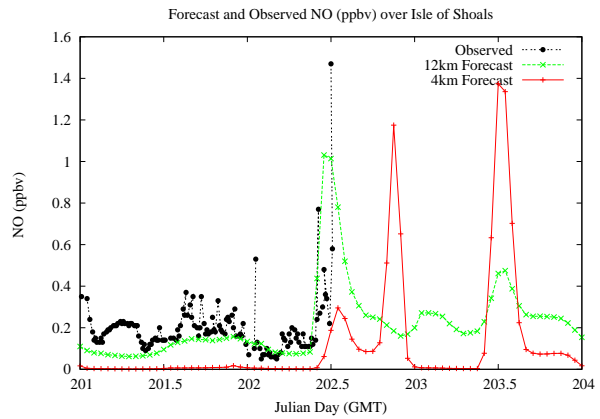

Forecast Results Compared to Measurements over Isle of Shoals

Forecast Results Compared to Measurements over Thompson Farm

Forecast Results Compared to Measurements over Castle Springs

Forecast Results Compared to Measurements over Mountain Washington