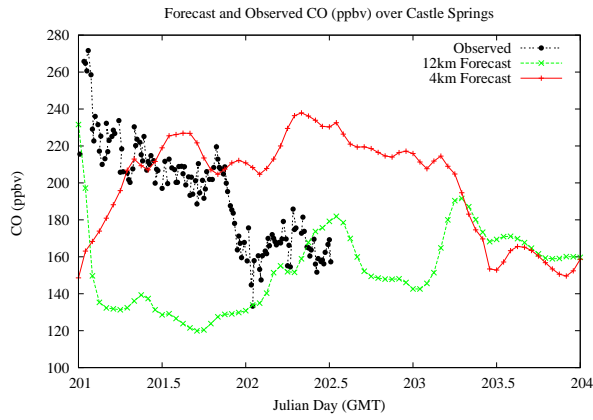

Forecast Results Compared to Measurements over Isle of Shoals

Forecast Results Compared to Measurements over Thompson Farm

Forecast Results Compared to Measurements over Castle Springs

Forecast Results Compared to Measurements over Mountain Washington