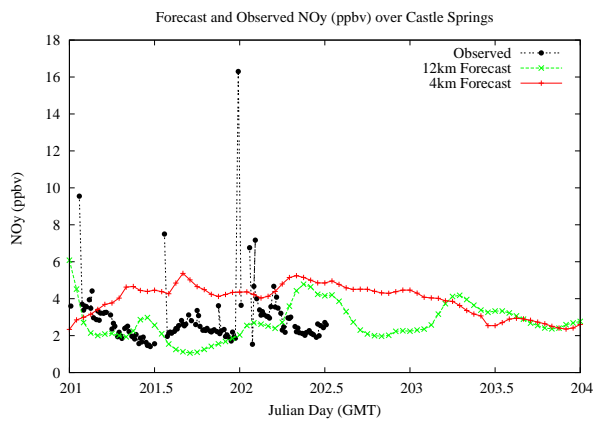

Forecast Results Compared to Measurements over Isle of Shoals

Forecast Results Compared to Measurements over Thompson Farm

Forecast Results Compared to Measurements over Castle Springs

Forecast Results Compared to Measurements over Mountain Washington