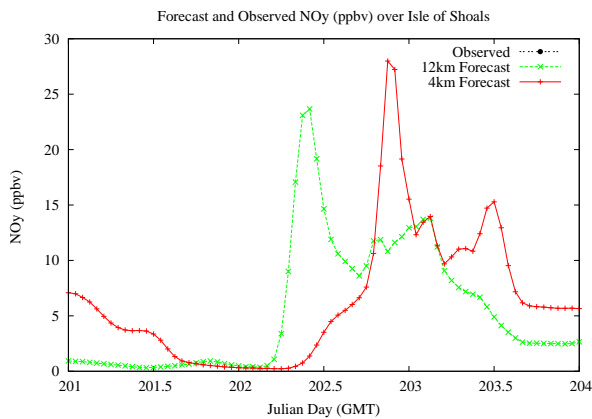

Forecast Results Compared to Measurements over Isle of Shoals

Forecast Results Compared to Measurements over Thompson Farm

Forecast Results Compared to Measurements over Castle Springs

Forecast Results Compared to Measurements over Mountain Washington