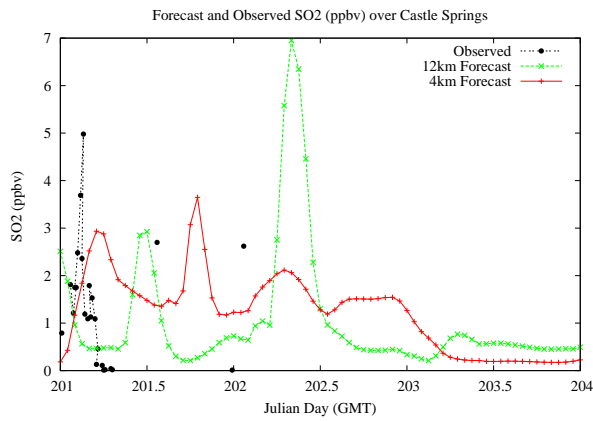

Forecast Results Compared to Measurements over Isle of Shoals

Forecast Results Compared to Measurements over Thompson Farm

Forecast Results Compared to Measurements over Castle Springs

Forecast Results Compared to Measurements over Mountain Washington