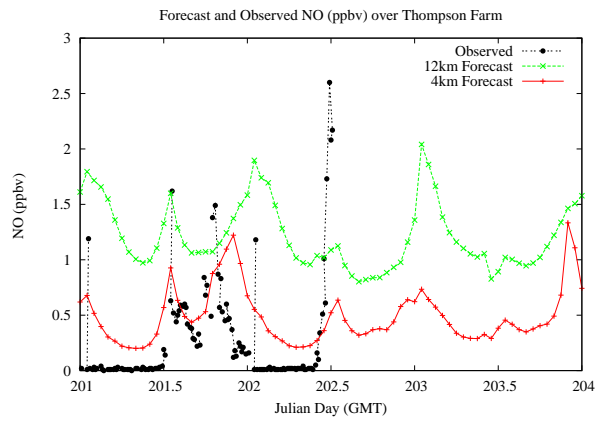

Forecast Results Compared to Measurements over Isle of Shoals

Forecast Results Compared to Measurements over Thompson Farm

Forecast Results Compared to Measurements over Castle Springs

Forecast Results Compared to Measurements over Mountain Washington