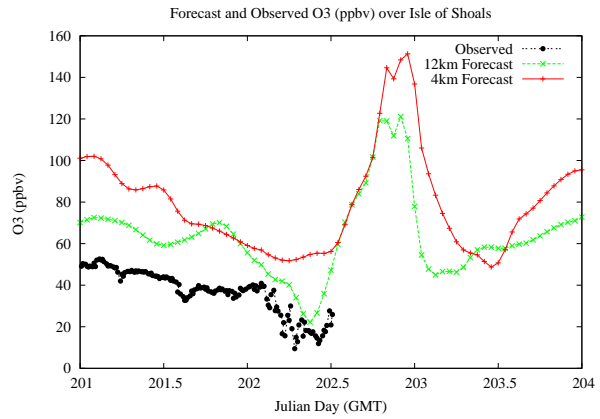

Forecast Results Compared to Measurements over Isle of Shoals

Forecast Results Compared to Measurements over Thompson Farm

Forecast Results Compared to Measurements over Castle Springs

Forecast Results Compared to Measurements over Mountain Washington