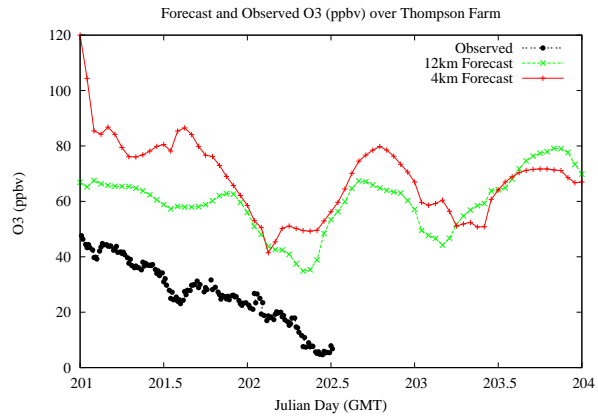

Forecast Results Compared to Measurements over Isle of Shoals

Forecast Results Compared to Measurements over Thompson Farm

Forecast Results Compared to Measurements over Castle Springs

Forecast Results Compared to Measurements over Mountain Washington