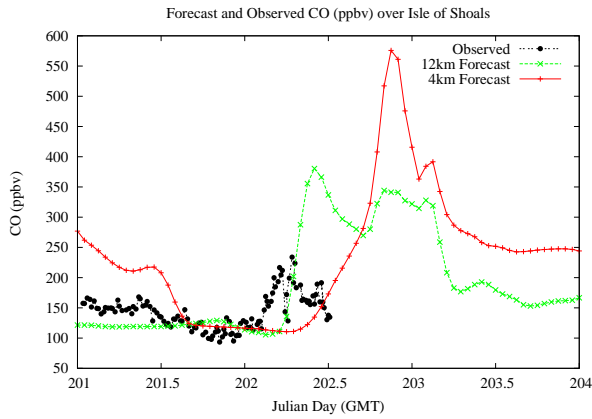

Forecast Results Compared to Measurements over Isle of Shoals

Forecast Results Compared to Measurements over Thompson Farm

Forecast Results Compared to Measurements over Castle Springs

Forecast Results Compared to Measurements over Mountain Washington