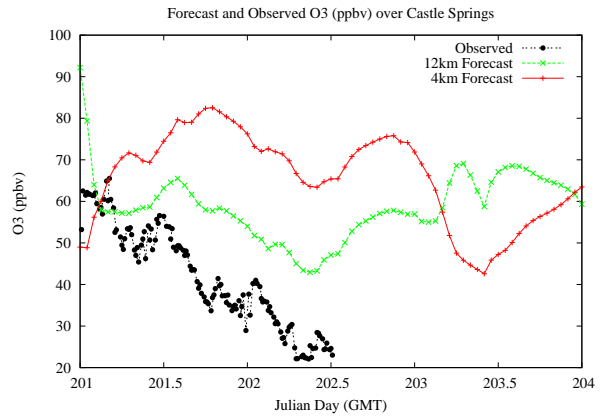

Forecast Results Compared to Measurements over Isle of Shoals

Forecast Results Compared to Measurements over Thompson Farm

Forecast Results Compared to Measurements over Castle Springs

Forecast Results Compared to Measurements over Mountain Washington