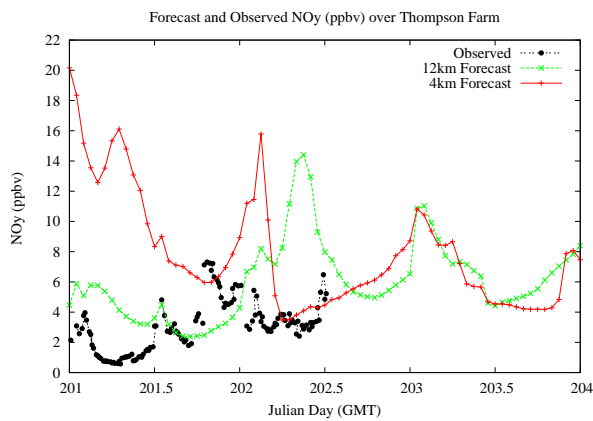

Forecast Results Compared to Measurements over Isle of Shoals

Forecast Results Compared to Measurements over Thompson Farm

Forecast Results Compared to Measurements over Castle Springs

Forecast Results Compared to Measurements over Mountain Washington