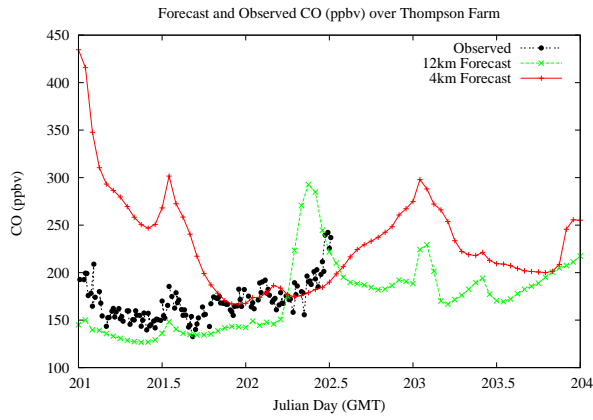

Forecast Results Compared to Measurements over Isle of Shoals

Forecast Results Compared to Measurements over Thompson Farm

Forecast Results Compared to Measurements over Castle Springs

Forecast Results Compared to Measurements over Mountain Washington