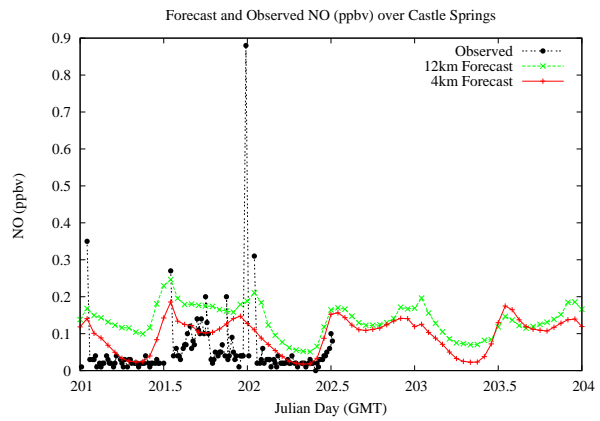

Forecast Results Compared to Measurements over Isle of Shoals

Forecast Results Compared to Measurements over Thompson Farm

Forecast Results Compared to Measurements over Castle Springs

Forecast Results Compared to Measurements over Mountain Washington