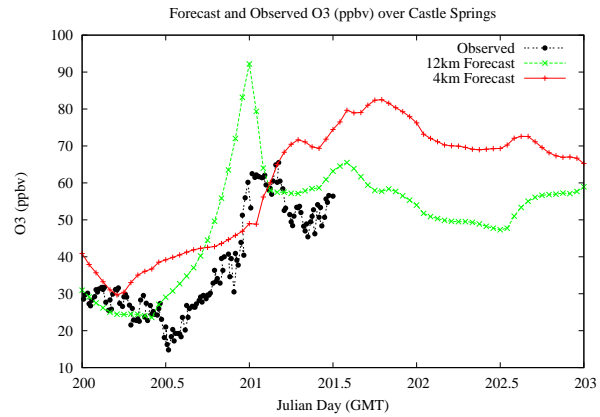

Forecast Results Compared to Measurements over Isle of Shoals

Forecast Results Compared to Measurements over Thompson Farm

Forecast Results Compared to Measurements over Castle Springs

Forecast Results Compared to Measurements over Mountain Washington