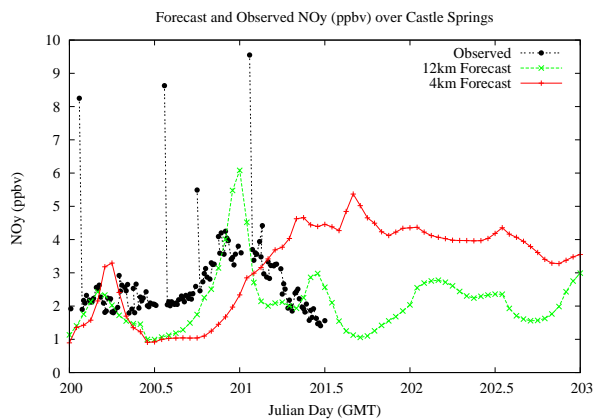

Forecast Results Compared to Measurements over Isle of Shoals

Forecast Results Compared to Measurements over Thompson Farm

Forecast Results Compared to Measurements over Castle Springs

Forecast Results Compared to Measurements over Mountain Washington