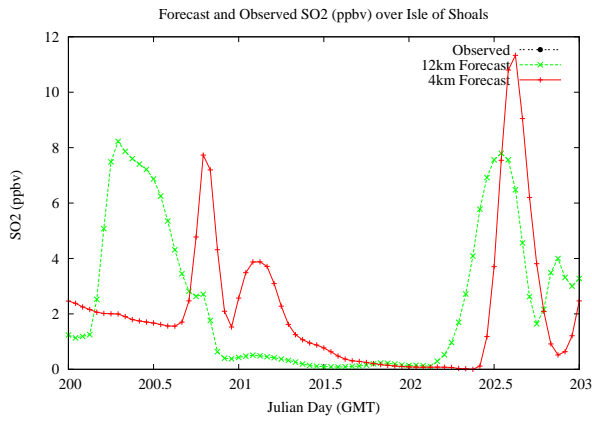

Forecast Results Compared to Measurements over Isle of Shoals

Forecast Results Compared to Measurements over Thompson Farm

Forecast Results Compared to Measurements over Castle Springs

Forecast Results Compared to Measurements over Mountain Washington