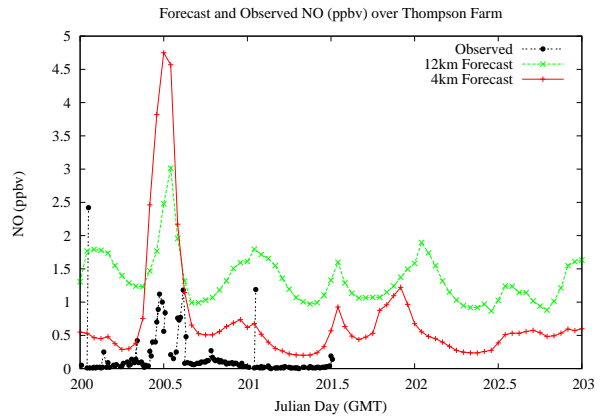

Forecast Results Compared to Measurements over Isle of Shoals

Forecast Results Compared to Measurements over Thompson Farm

Forecast Results Compared to Measurements over Castle Springs

Forecast Results Compared to Measurements over Mountain Washington