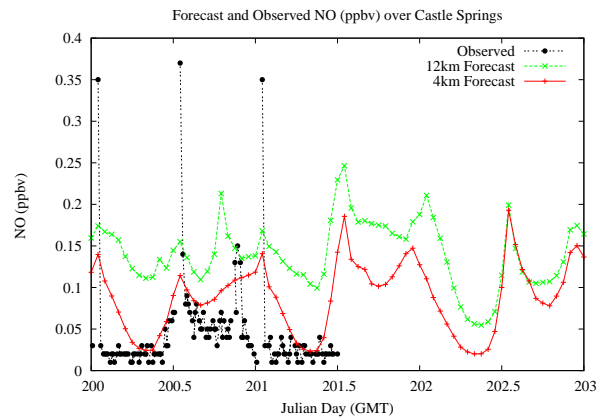

Forecast Results Compared to Measurements over Isle of Shoals

Forecast Results Compared to Measurements over Thompson Farm

Forecast Results Compared to Measurements over Castle Springs

Forecast Results Compared to Measurements over Mountain Washington