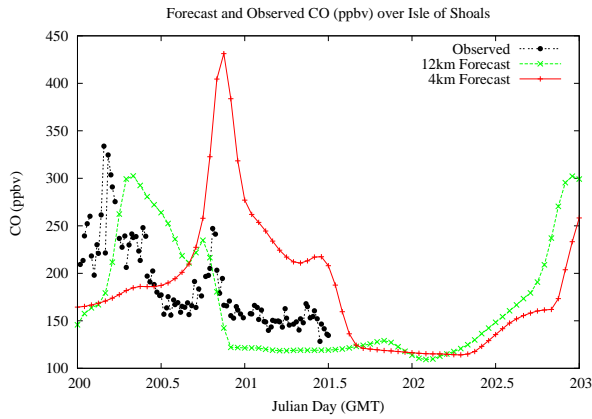

Forecast Results Compared to Measurements over Isle of Shoals

Forecast Results Compared to Measurements over Thompson Farm

Forecast Results Compared to Measurements over Castle Springs

Forecast Results Compared to Measurements over Mountain Washington