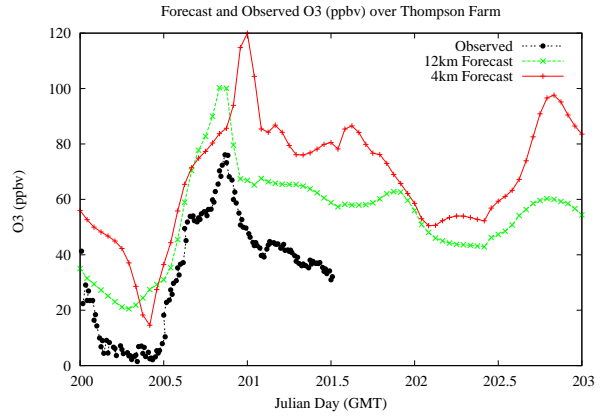

Forecast Results Compared to Measurements over Isle of Shoals

Forecast Results Compared to Measurements over Thompson Farm

Forecast Results Compared to Measurements over Castle Springs

Forecast Results Compared to Measurements over Mountain Washington