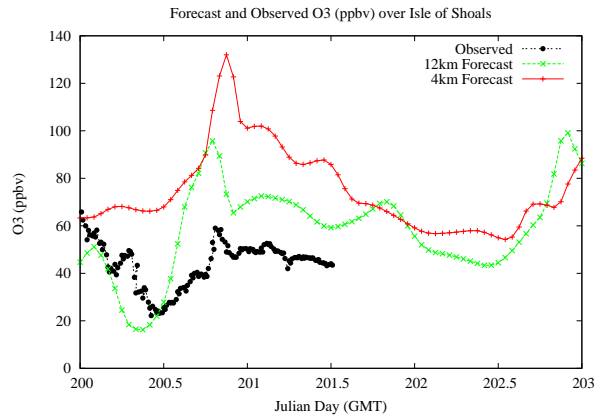

Forecast Results Compared to Measurements over Isle of Shoals

Forecast Results Compared to Measurements over Thompson Farm

Forecast Results Compared to Measurements over Castle Springs

Forecast Results Compared to Measurements over Mountain Washington