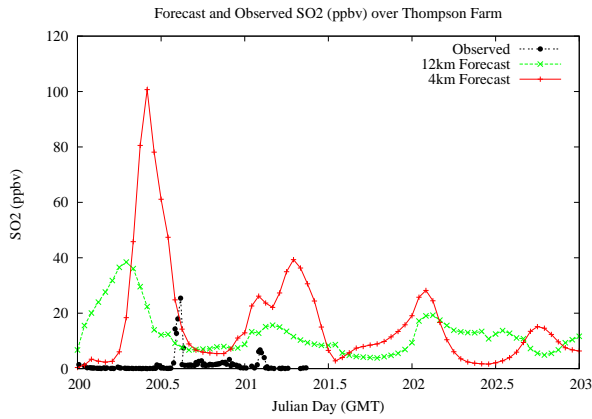

Forecast Results Compared to Measurements over Isle of Shoals

Forecast Results Compared to Measurements over Thompson Farm

Forecast Results Compared to Measurements over Castle Springs

Forecast Results Compared to Measurements over Mountain Washington