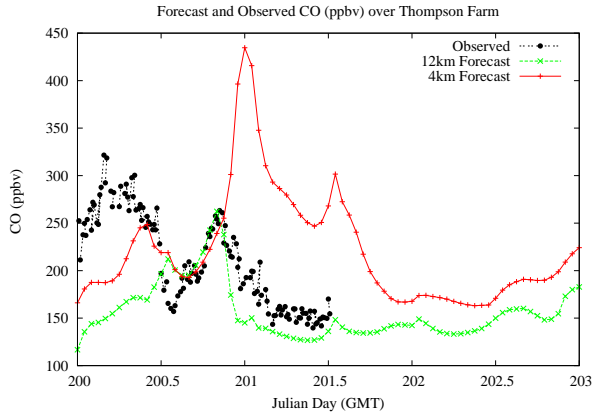

Forecast Results Compared to Measurements over Isle of Shoals

Forecast Results Compared to Measurements over Thompson Farm

Forecast Results Compared to Measurements over Castle Springs

Forecast Results Compared to Measurements over Mountain Washington