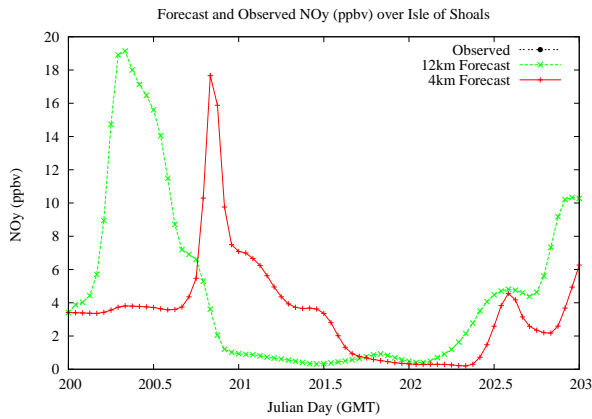

Forecast Results Compared to Measurements over Isle of Shoals

Forecast Results Compared to Measurements over Thompson Farm

Forecast Results Compared to Measurements over Castle Springs

Forecast Results Compared to Measurements over Mountain Washington