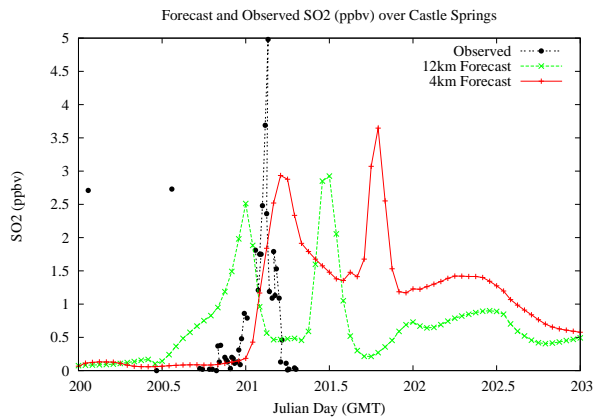

Forecast Results Compared to Measurements over Isle of Shoals

Forecast Results Compared to Measurements over Thompson Farm

Forecast Results Compared to Measurements over Castle Springs

Forecast Results Compared to Measurements over Mountain Washington