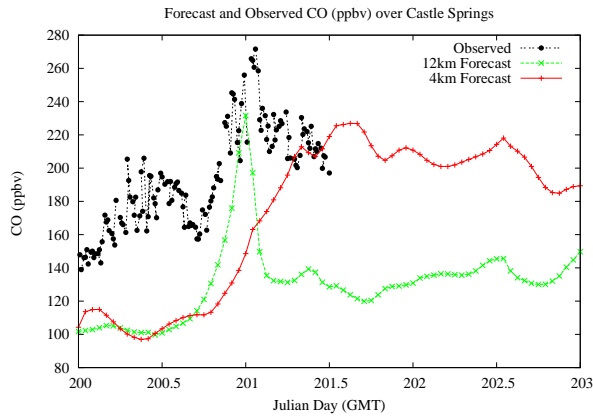

Forecast Results Compared to Measurements over Isle of Shoals

Forecast Results Compared to Measurements over Thompson Farm

Forecast Results Compared to Measurements over Castle Springs

Forecast Results Compared to Measurements over Mountain Washington