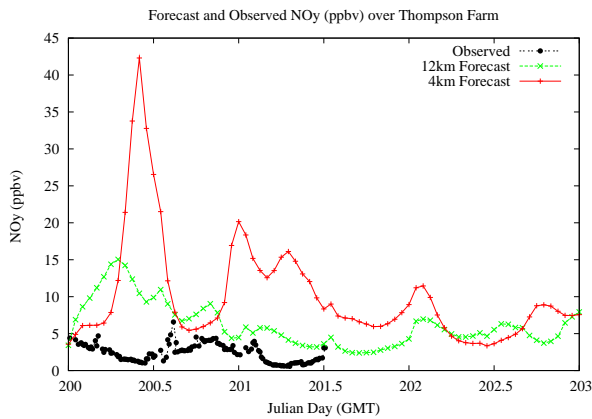

Forecast Results Compared to Measurements over Isle of Shoals

Forecast Results Compared to Measurements over Thompson Farm

Forecast Results Compared to Measurements over Castle Springs

Forecast Results Compared to Measurements over Mountain Washington