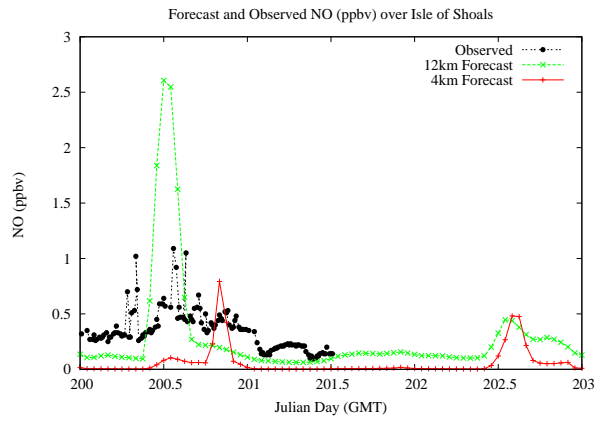

Forecast Results Compared to Measurements over Isle of Shoals

Forecast Results Compared to Measurements over Thompson Farm

Forecast Results Compared to Measurements over Castle Springs

Forecast Results Compared to Measurements over Mountain Washington