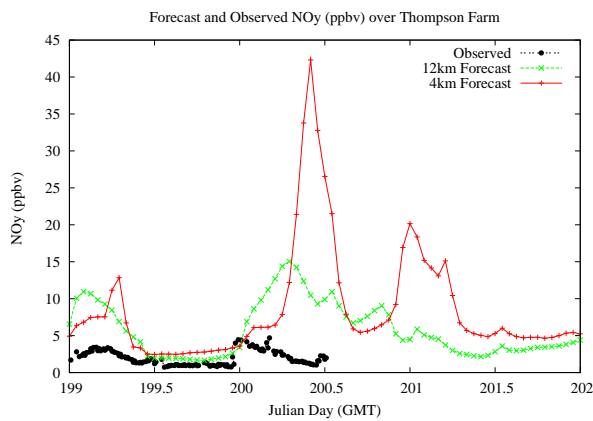

# Forecast Results Compared to Measurements over Isle of Shoals

## Forecast Results Compared to Measurements over Thompson Farm

# Forecast Results Compared to Measurements over Castle Springs

# Forecast Results Compared to Measurements over Mountain Washington