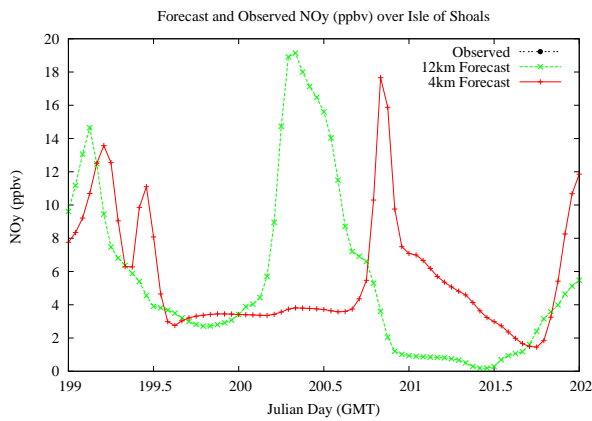

# Forecast Results Compared to Measurements over Isle of Shoals

## Forecast Results Compared to Measurements over Thompson Farm

# Forecast Results Compared to Measurements over Castle Springs

# Forecast Results Compared to Measurements over Mountain Washington