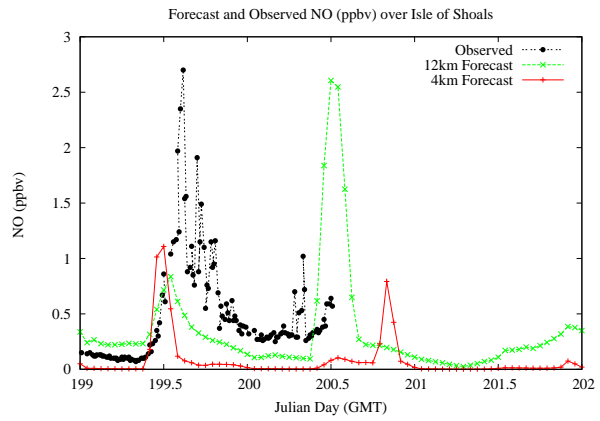

# Forecast Results Compared to Measurements over Isle of Shoals

## Forecast Results Compared to Measurements over Thompson Farm

# Forecast Results Compared to Measurements over Castle Springs

# Forecast Results Compared to Measurements over Mountain Washington