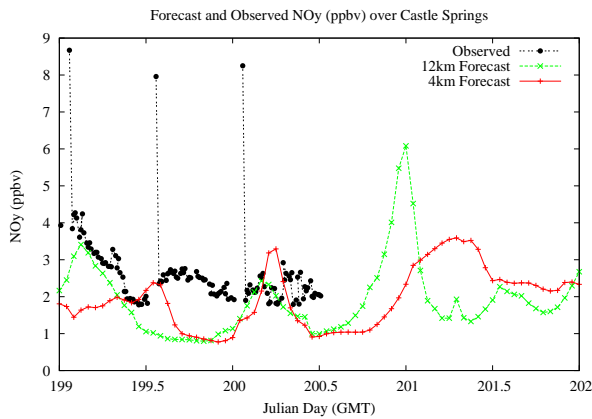

# Forecast Results Compared to Measurements over Isle of Shoals

## Forecast Results Compared to Measurements over Thompson Farm

# Forecast Results Compared to Measurements over Castle Springs

# Forecast Results Compared to Measurements over Mountain Washington