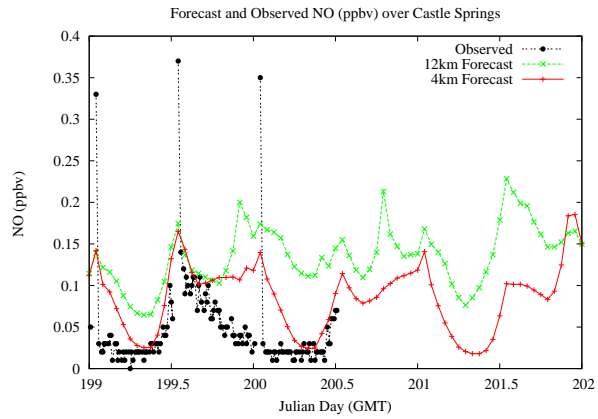

# Forecast Results Compared to Measurements over Isle of Shoals

## Forecast Results Compared to Measurements over Thompson Farm

# Forecast Results Compared to Measurements over Castle Springs

# Forecast Results Compared to Measurements over Mountain Washington