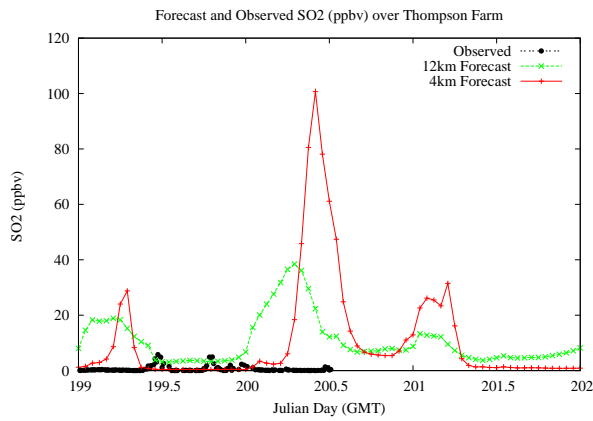

# Forecast Results Compared to Measurements over Isle of Shoals

## Forecast Results Compared to Measurements over Thompson Farm

# Forecast Results Compared to Measurements over Castle Springs

# Forecast Results Compared to Measurements over Mountain Washington