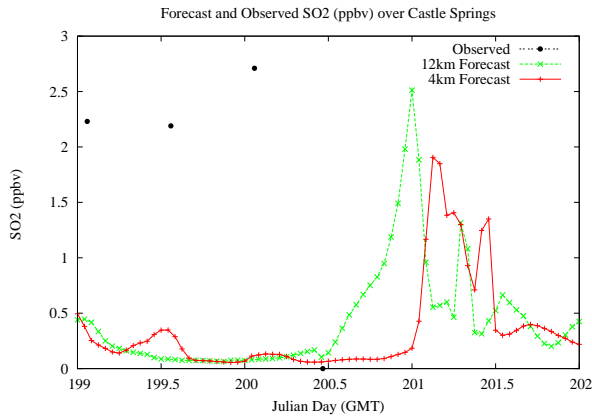

# Forecast Results Compared to Measurements over Isle of Shoals

## Forecast Results Compared to Measurements over Thompson Farm

# Forecast Results Compared to Measurements over Castle Springs

# Forecast Results Compared to Measurements over Mountain Washington