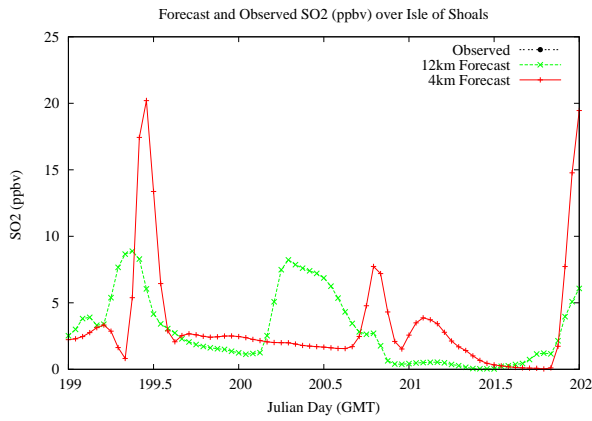

# Forecast Results Compared to Measurements over Isle of Shoals

## Forecast Results Compared to Measurements over Thompson Farm

# Forecast Results Compared to Measurements over Castle Springs

# Forecast Results Compared to Measurements over Mountain Washington