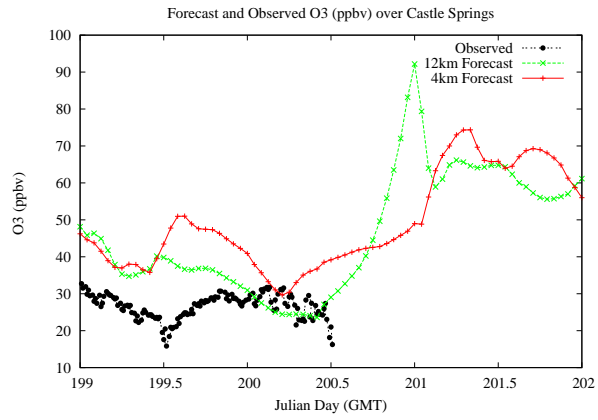

# Forecast Results Compared to Measurements over Isle of Shoals

## Forecast Results Compared to Measurements over Thompson Farm

# Forecast Results Compared to Measurements over Castle Springs