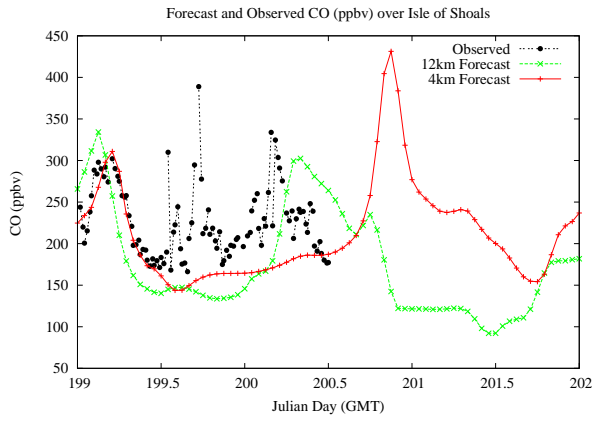

# Forecast Results Compared to Measurements over Isle of Shoals

## Forecast Results Compared to Measurements over Thompson Farm

# Forecast Results Compared to Measurements over Castle Springs

# Forecast Results Compared to Measurements over Mountain Washington