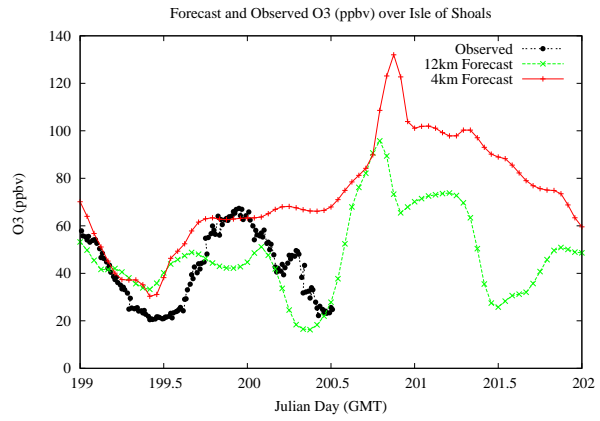

# Forecast Results Compared to Measurements over Isle of Shoals

## Forecast Results Compared to Measurements over Thompson Farm

# Forecast Results Compared to Measurements over Castle Springs

# Forecast Results Compared to Measurements over Mountain Washington