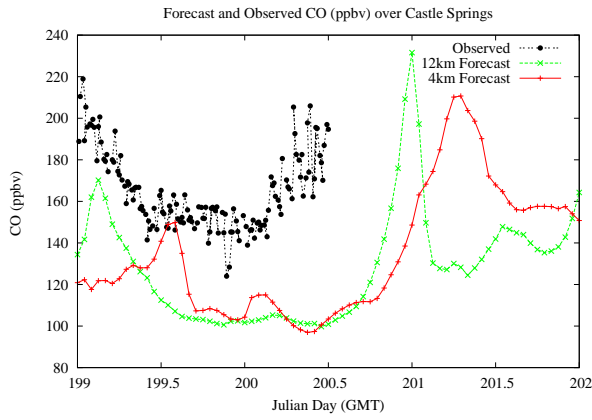

# Forecast Results Compared to Measurements over Isle of Shoals

## Forecast Results Compared to Measurements over Thompson Farm

# Forecast Results Compared to Measurements over Castle Springs

# Forecast Results Compared to Measurements over Mountain Washington