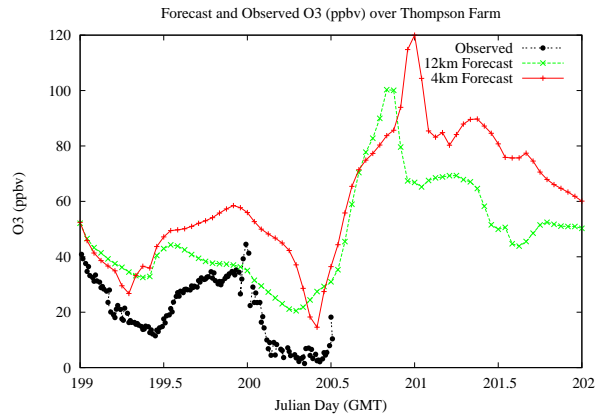

# Forecast Results Compared to Measurements over Isle of Shoals

## Forecast Results Compared to Measurements over Thompson Farm

# Forecast Results Compared to Measurements over Castle Springs

# Forecast Results Compared to Measurements over Mountain Washington