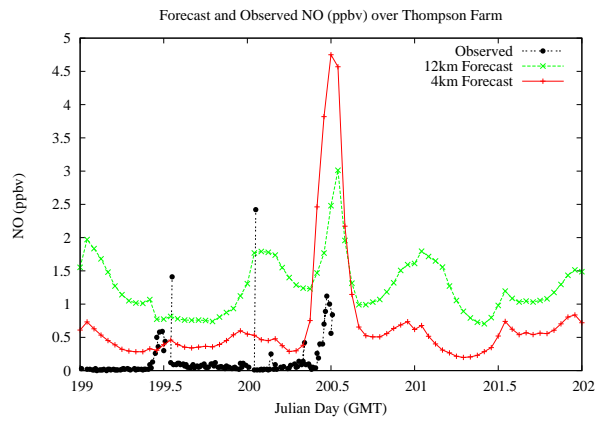

# Forecast Results Compared to Measurements over Isle of Shoals

## Forecast Results Compared to Measurements over Thompson Farm

# Forecast Results Compared to Measurements over Castle Springs

# Forecast Results Compared to Measurements over Mountain Washington