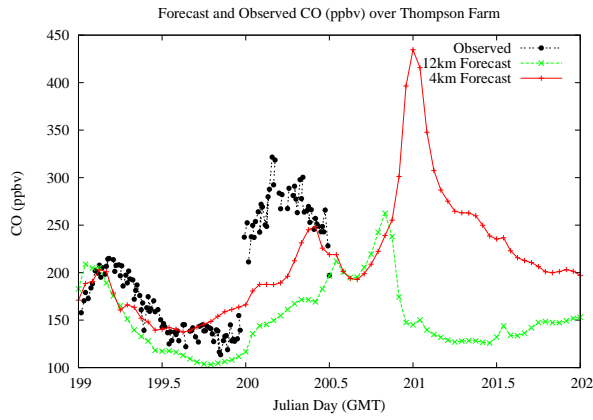

# Forecast Results Compared to Measurements over Isle of Shoals

## Forecast Results Compared to Measurements over Thompson Farm

# Forecast Results Compared to Measurements over Castle Springs

# Forecast Results Compared to Measurements over Mountain Washington