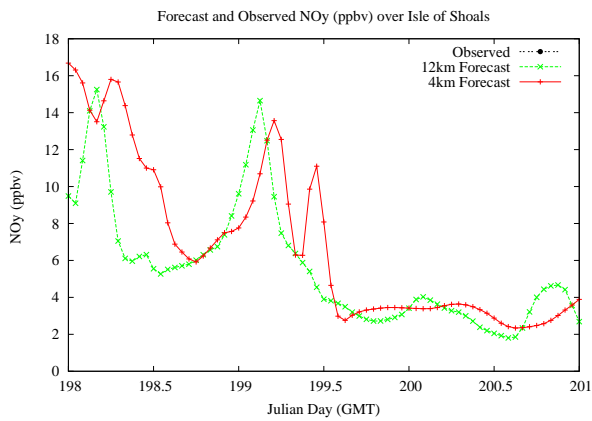

# Forecast Results Compared to Measurements over Isle of Shoals

## Forecast Results Compared to Measurements over Thompson Farm

## Forecast Results Compared to Measurements over Castle Springs

## Forecast Results Compared to Measurements over Mountain Washington