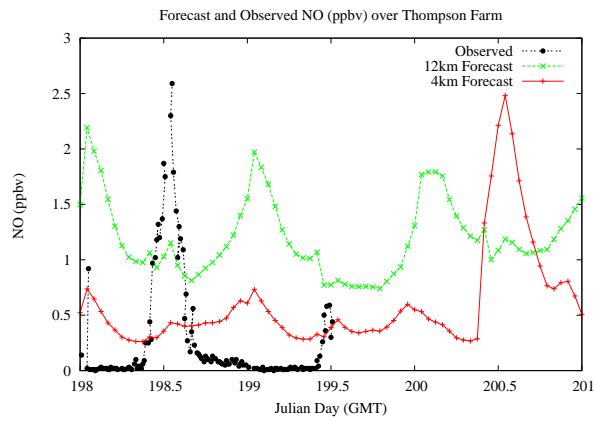

# Forecast Results Compared to Measurements over Isle of Shoals

## Forecast Results Compared to Measurements over Thompson Farm

## Forecast Results Compared to Measurements over Castle Springs

## Forecast Results Compared to Measurements over Mountain Washington