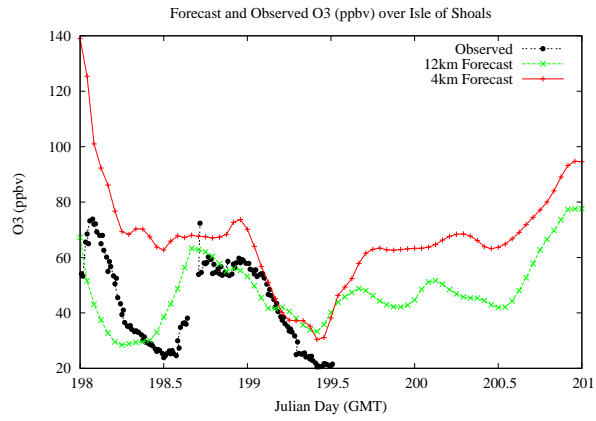

# Forecast Results Compared to Measurements over Isle of Shoals

## Forecast Results Compared to Measurements over Thompson Farm

## Forecast Results Compared to Measurements over Castle Springs

## Forecast Results Compared to Measurements over Mountain Washington