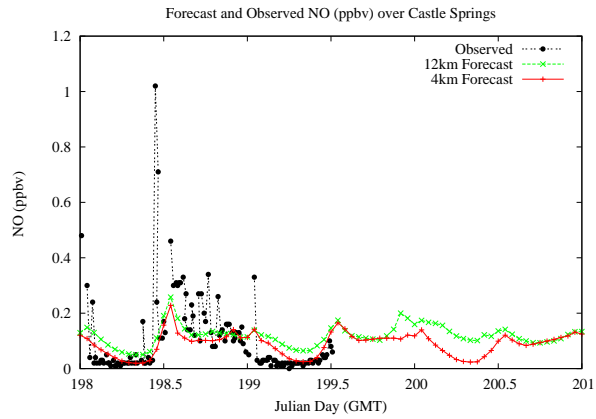

# Forecast Results Compared to Measurements over Isle of Shoals

## Forecast Results Compared to Measurements over Thompson Farm

## Forecast Results Compared to Measurements over Castle Springs

## Forecast Results Compared to Measurements over Mountain Washington