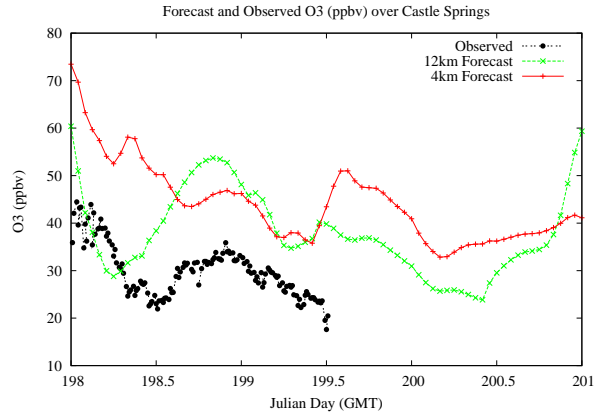

# Forecast Results Compared to Measurements over Isle of Shoals

## Forecast Results Compared to Measurements over Thompson Farm

## Forecast Results Compared to Measurements over Castle Springs