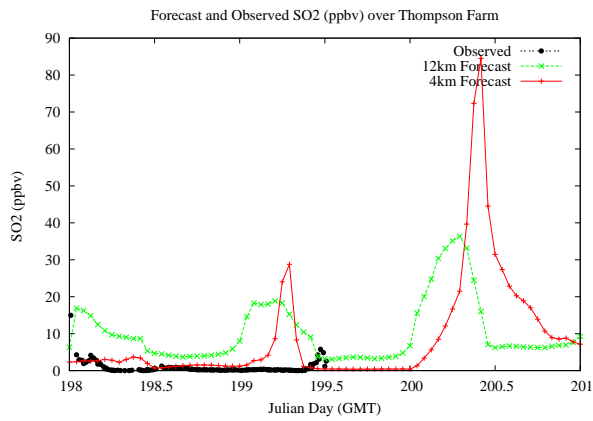

# Forecast Results Compared to Measurements over Isle of Shoals

## Forecast Results Compared to Measurements over Thompson Farm

## Forecast Results Compared to Measurements over Castle Springs

## Forecast Results Compared to Measurements over Mountain Washington