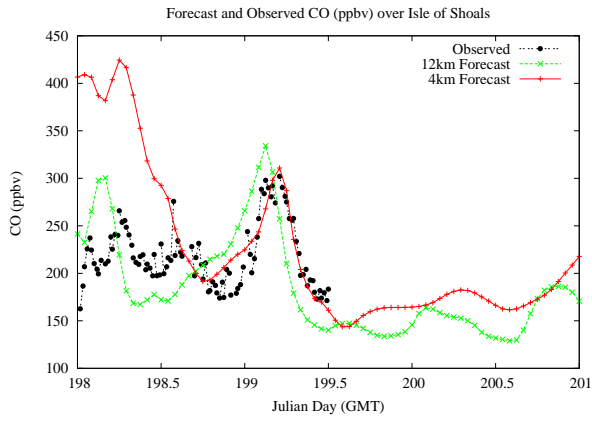

# Forecast Results Compared to Measurements over Isle of Shoals

## Forecast Results Compared to Measurements over Thompson Farm

## Forecast Results Compared to Measurements over Castle Springs

## Forecast Results Compared to Measurements over Mountain Washington