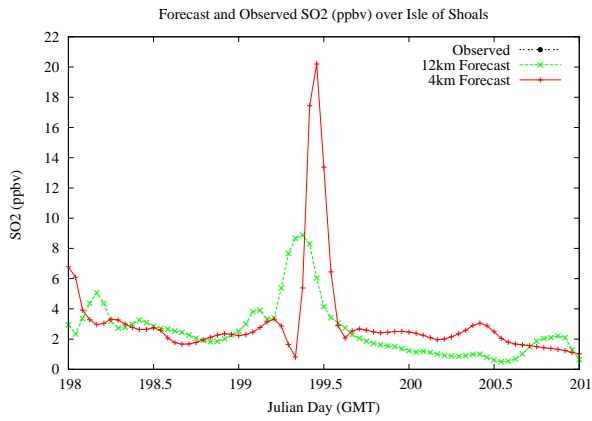

# Forecast Results Compared to Measurements over Isle of Shoals

## Forecast Results Compared to Measurements over Thompson Farm

## Forecast Results Compared to Measurements over Castle Springs

## Forecast Results Compared to Measurements over Mountain Washington