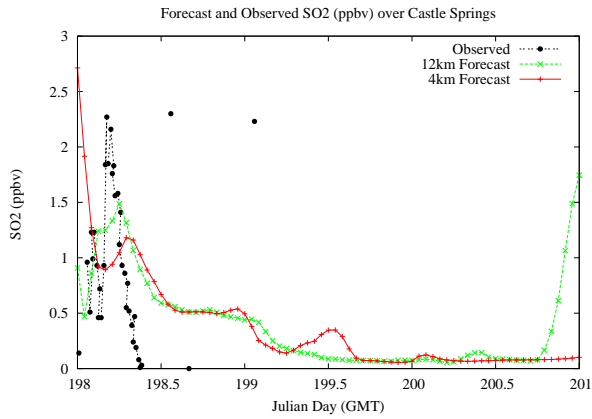

# Forecast Results Compared to Measurements over Isle of Shoals

## Forecast Results Compared to Measurements over Thompson Farm

## Forecast Results Compared to Measurements over Castle Springs

## Forecast Results Compared to Measurements over Mountain Washington