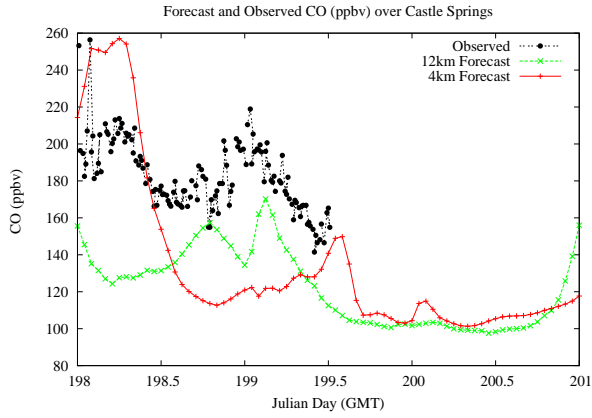

# Forecast Results Compared to Measurements over Isle of Shoals

## Forecast Results Compared to Measurements over Thompson Farm

## Forecast Results Compared to Measurements over Castle Springs

## Forecast Results Compared to Measurements over Mountain Washington