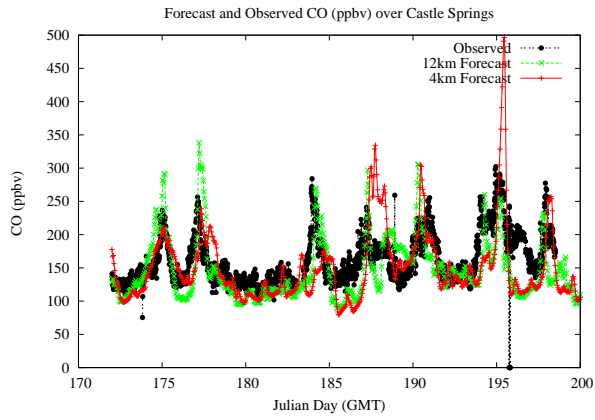

## Forecast Results Compared to Measurements over Isle of Shoals

## Forecast Results Compared to Measurements over Thompson Farm

## Forecast Results Compared to Measurements over Castle Springs

# Forecast Results Compared to Measurements over Mountain Washington