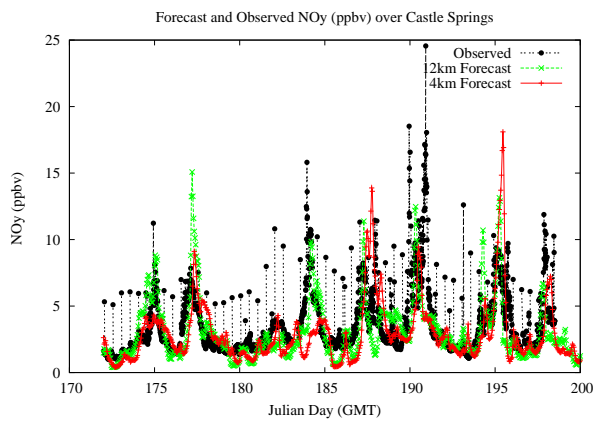

## Forecast Results Compared to Measurements over Isle of Shoals

## Forecast Results Compared to Measurements over Thompson Farm

## Forecast Results Compared to Measurements over Castle Springs

# Forecast Results Compared to Measurements over Mountain Washington