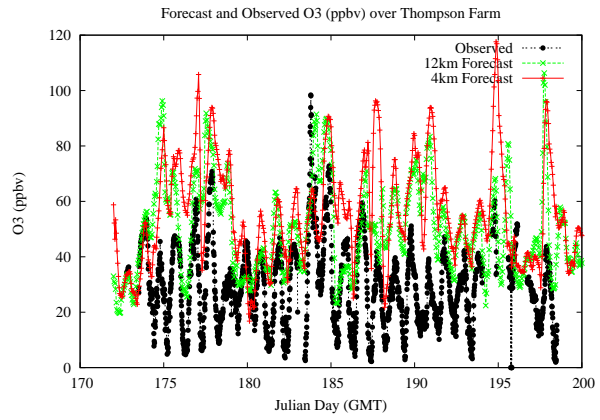

## Forecast Results Compared to Measurements over Isle of Shoals

## Forecast Results Compared to Measurements over Thompson Farm

## Forecast Results Compared to Measurements over Castle Springs

# Forecast Results Compared to Measurements over Mountain Washington