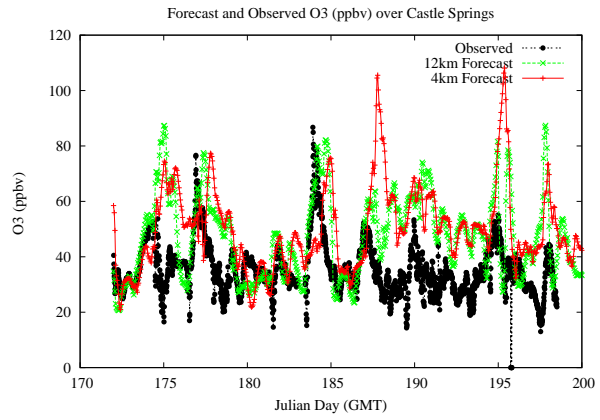

## Forecast Results Compared to Measurements over Isle of Shoals

## Forecast Results Compared to Measurements over Thompson Farm

## Forecast Results Compared to Measurements over Castle Springs

# Forecast Results Compared to Measurements over Mountain Washington