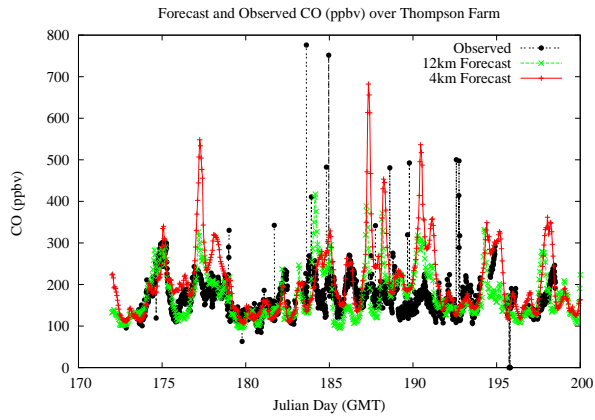

## Forecast Results Compared to Measurements over Isle of Shoals

## Forecast Results Compared to Measurements over Thompson Farm

## Forecast Results Compared to Measurements over Castle Springs

# Forecast Results Compared to Measurements over Mountain Washington