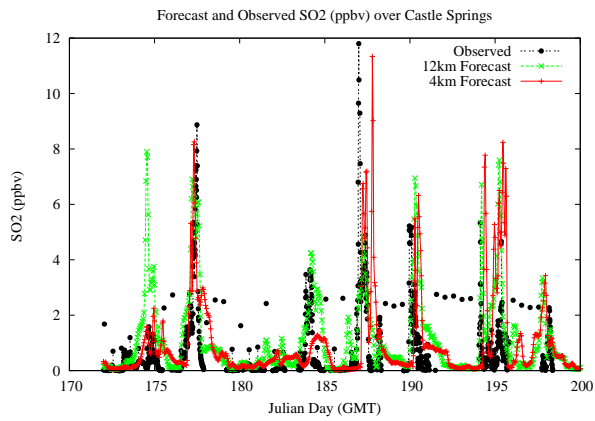

## Forecast Results Compared to Measurements over Isle of Shoals

## Forecast Results Compared to Measurements over Thompson Farm

## Forecast Results Compared to Measurements over Castle Springs

# Forecast Results Compared to Measurements over Mountain Washington