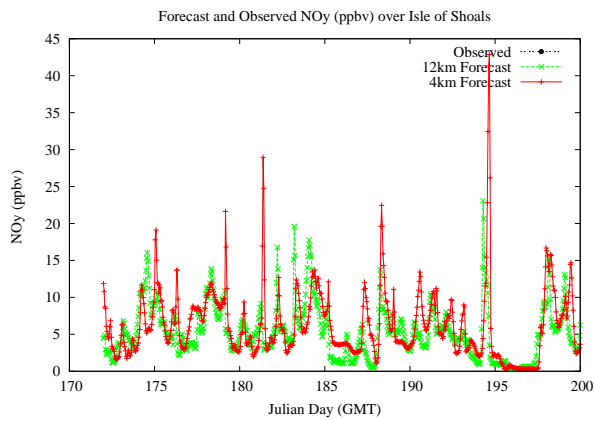

## Forecast Results Compared to Measurements over Isle of Shoals

## Forecast Results Compared to Measurements over Thompson Farm

## Forecast Results Compared to Measurements over Castle Springs

# Forecast Results Compared to Measurements over Mountain Washington