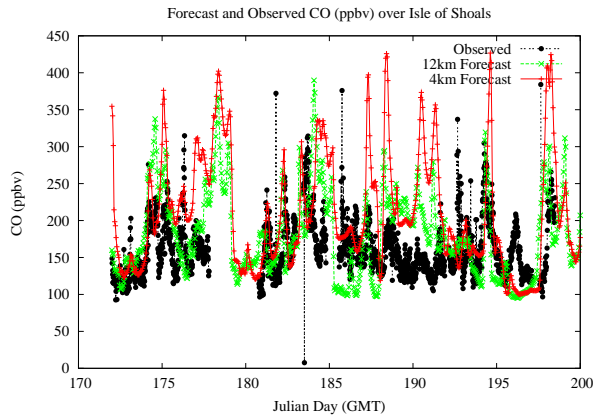

## Forecast Results Compared to Measurements over Isle of Shoals

## Forecast Results Compared to Measurements over Thompson Farm

## Forecast Results Compared to Measurements over Castle Springs

# Forecast Results Compared to Measurements over Mountain Washington