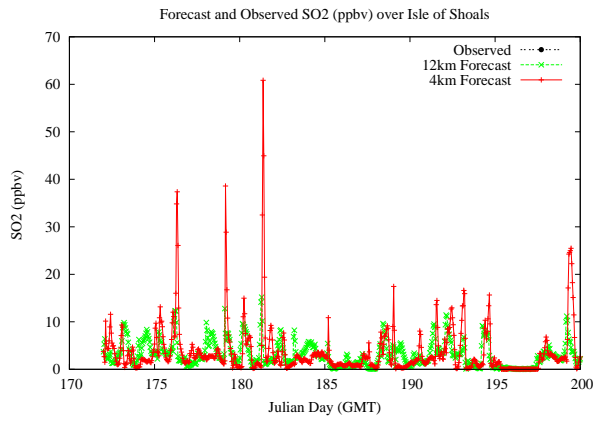

## Forecast Results Compared to Measurements over Isle of Shoals

## Forecast Results Compared to Measurements over Thompson Farm

## Forecast Results Compared to Measurements over Castle Springs

# Forecast Results Compared to Measurements over Mountain Washington