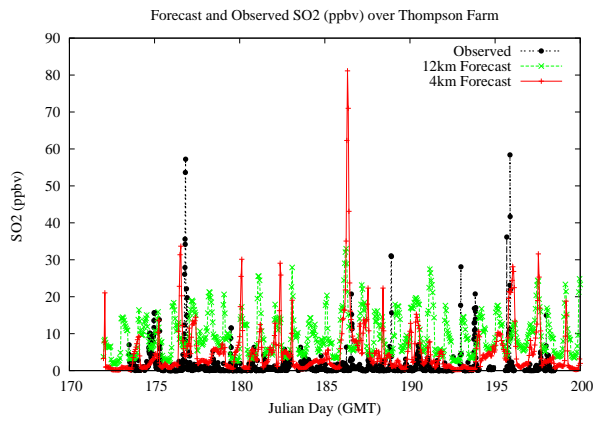

## Forecast Results Compared to Measurements over Isle of Shoals

## Forecast Results Compared to Measurements over Thompson Farm

## Forecast Results Compared to Measurements over Castle Springs

# Forecast Results Compared to Measurements over Mountain Washington