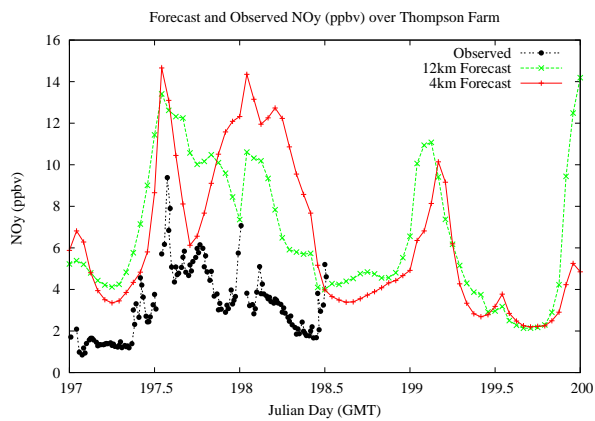

# Forecast Results Compared to Measurements over Isle of Shoals

## Forecast Results Compared to Measurements over Thompson Farm

## Forecast Results Compared to Measurements over Castle Springs

# Forecast Results Compared to Measurements over Mountain Washington