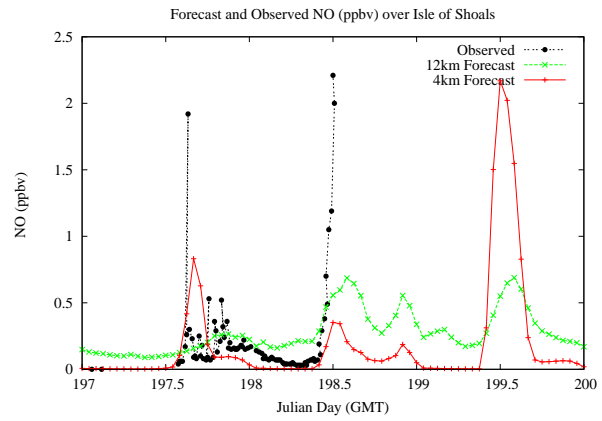

# Forecast Results Compared to Measurements over Isle of Shoals

## Forecast Results Compared to Measurements over Thompson Farm

## Forecast Results Compared to Measurements over Castle Springs

# Forecast Results Compared to Measurements over Mountain Washington