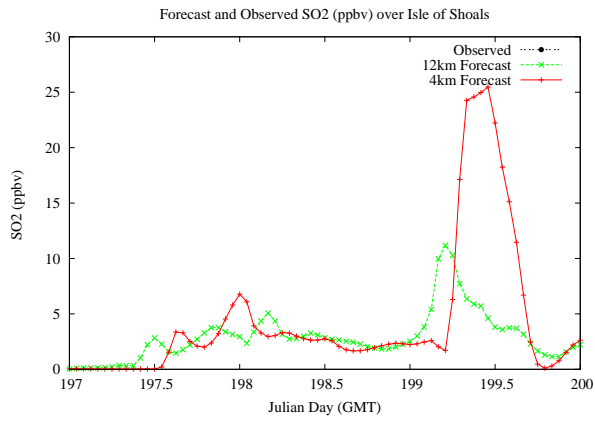

# Forecast Results Compared to Measurements over Isle of Shoals

## Forecast Results Compared to Measurements over Thompson Farm

## Forecast Results Compared to Measurements over Castle Springs

# Forecast Results Compared to Measurements over Mountain Washington