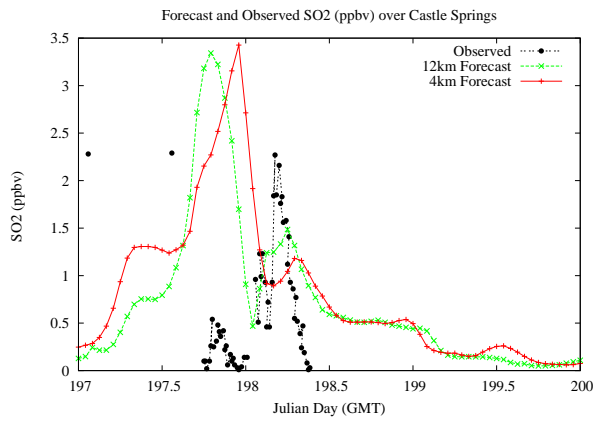

# Forecast Results Compared to Measurements over Isle of Shoals

## Forecast Results Compared to Measurements over Thompson Farm

## Forecast Results Compared to Measurements over Castle Springs

# Forecast Results Compared to Measurements over Mountain Washington