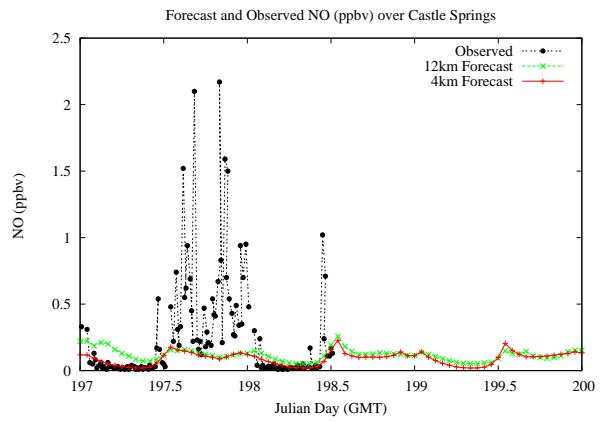

# Forecast Results Compared to Measurements over Isle of Shoals

## Forecast Results Compared to Measurements over Thompson Farm

## Forecast Results Compared to Measurements over Castle Springs

# Forecast Results Compared to Measurements over Mountain Washington