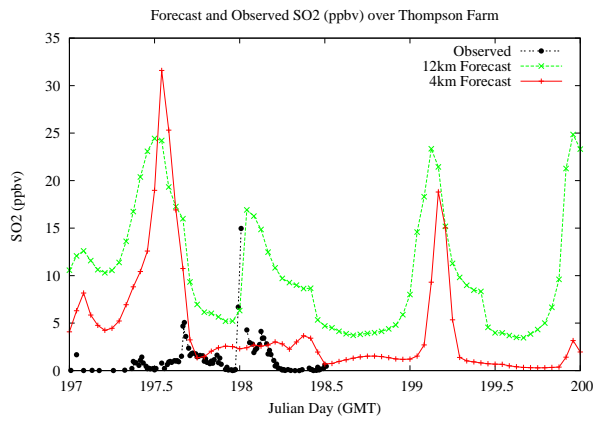

# Forecast Results Compared to Measurements over Isle of Shoals

## Forecast Results Compared to Measurements over Thompson Farm

## Forecast Results Compared to Measurements over Castle Springs

# Forecast Results Compared to Measurements over Mountain Washington