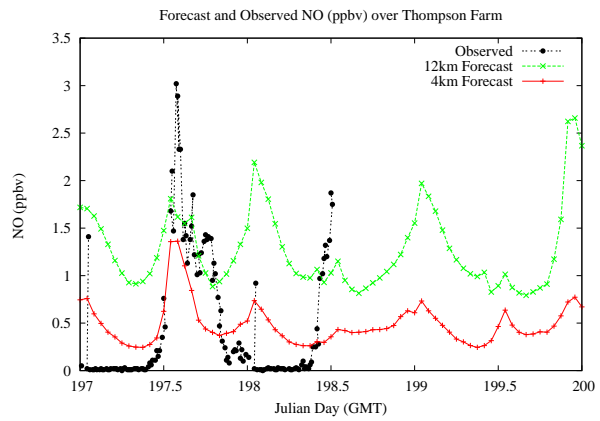

# Forecast Results Compared to Measurements over Isle of Shoals

## Forecast Results Compared to Measurements over Thompson Farm

## Forecast Results Compared to Measurements over Castle Springs

# Forecast Results Compared to Measurements over Mountain Washington