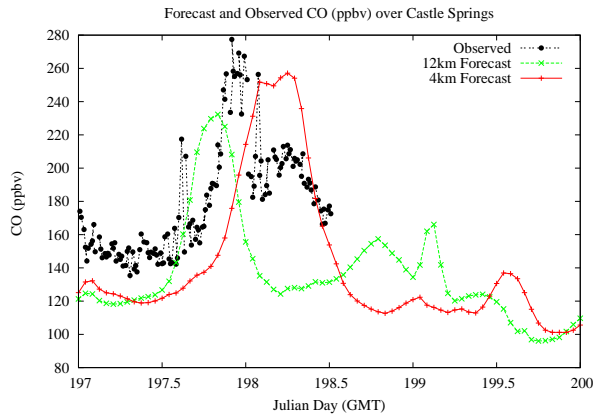

# Forecast Results Compared to Measurements over Isle of Shoals

## Forecast Results Compared to Measurements over Thompson Farm

## Forecast Results Compared to Measurements over Castle Springs

# Forecast Results Compared to Measurements over Mountain Washington