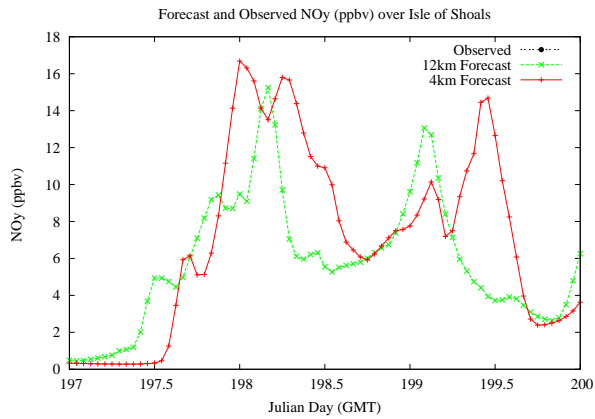

# Forecast Results Compared to Measurements over Isle of Shoals

## Forecast Results Compared to Measurements over Thompson Farm

## Forecast Results Compared to Measurements over Castle Springs