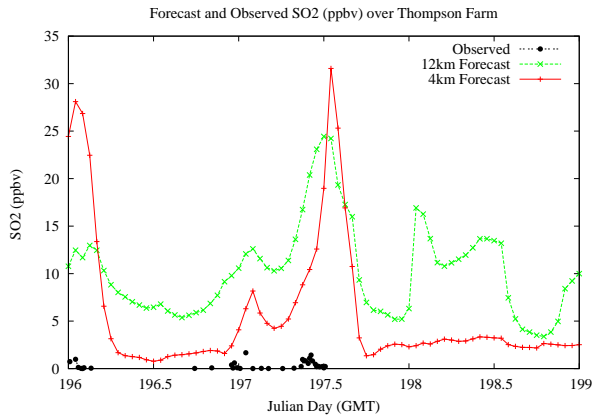

## Forecast Results Compared to Measurements over Isle of Shoals

# Forecast Results Compared to Measurements over Thompson Farm

## Forecast Results Compared to Measurements over Castle Springs

# Forecast Results Compared to Measurements over Mountain Washington