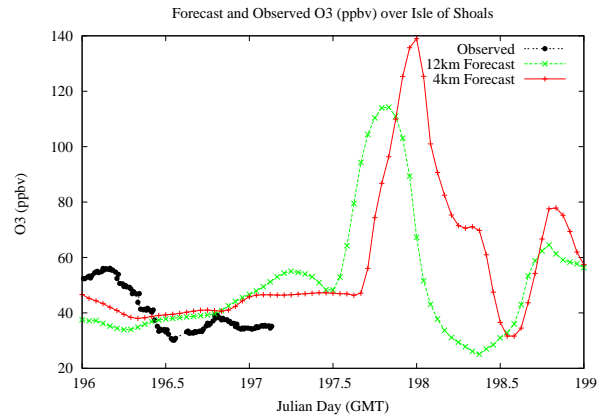

## Forecast Results Compared to Measurements over Isle of Shoals

# Forecast Results Compared to Measurements over Thompson Farm

## Forecast Results Compared to Measurements over Castle Springs

# Forecast Results Compared to Measurements over Mountain Washington