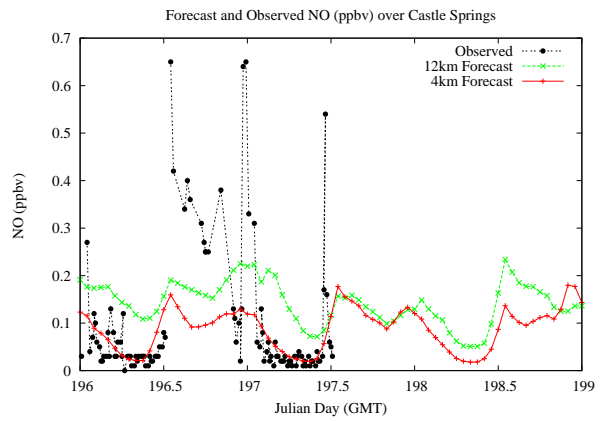

## Forecast Results Compared to Measurements over Isle of Shoals

# Forecast Results Compared to Measurements over Thompson Farm

## Forecast Results Compared to Measurements over Castle Springs

# Forecast Results Compared to Measurements over Mountain Washington