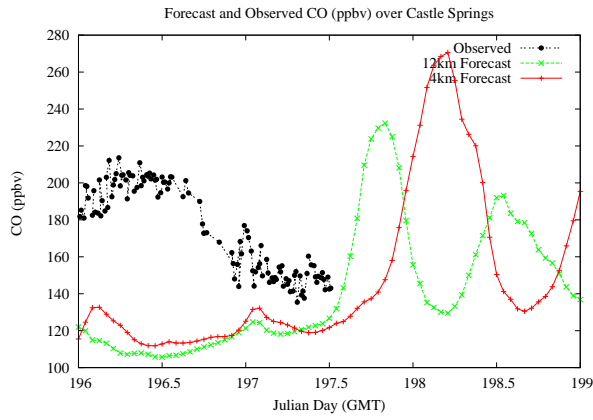

## Forecast Results Compared to Measurements over Isle of Shoals

# Forecast Results Compared to Measurements over Thompson Farm

## Forecast Results Compared to Measurements over Castle Springs

# Forecast Results Compared to Measurements over Mountain Washington