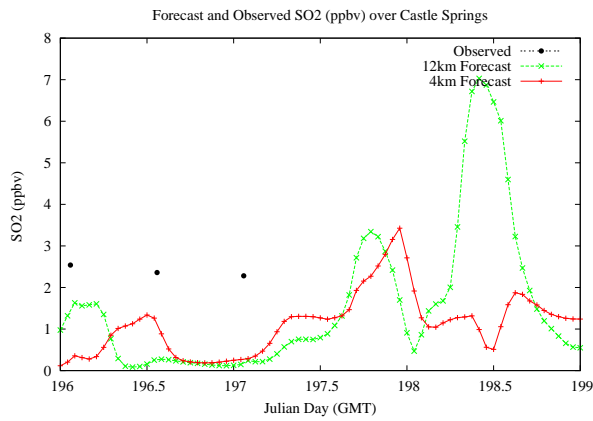

## Forecast Results Compared to Measurements over Isle of Shoals

# Forecast Results Compared to Measurements over Thompson Farm

## Forecast Results Compared to Measurements over Castle Springs

# Forecast Results Compared to Measurements over Mountain Washington