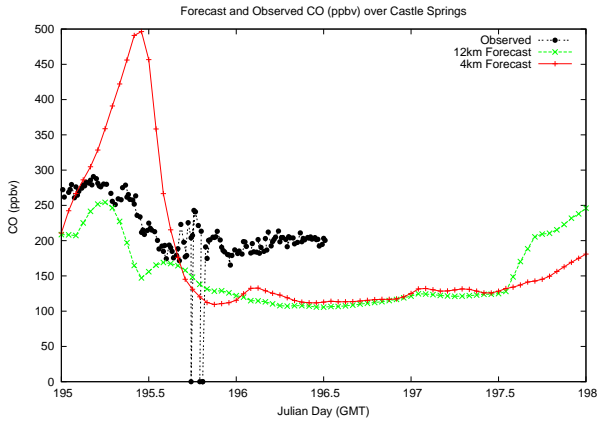

Forecast Results Compared to Measurements over Isle of Shoals

Forecast Results Compared to Measurements over Thompson Farm

Forecast Results Compared to Measurements over Castle Springs

Forecast Results Compared to Measurements over Mountain Washington