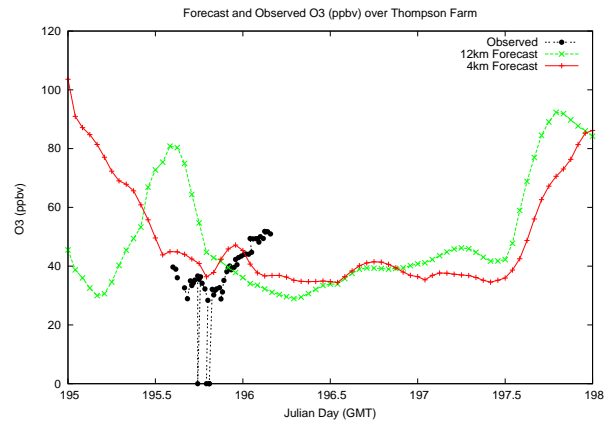

Forecast Results Compared to Measurements over Isle of Shoals

Forecast Results Compared to Measurements over Thompson Farm

Forecast Results Compared to Measurements over Castle Springs

Forecast Results Compared to Measurements over Mountain Washington