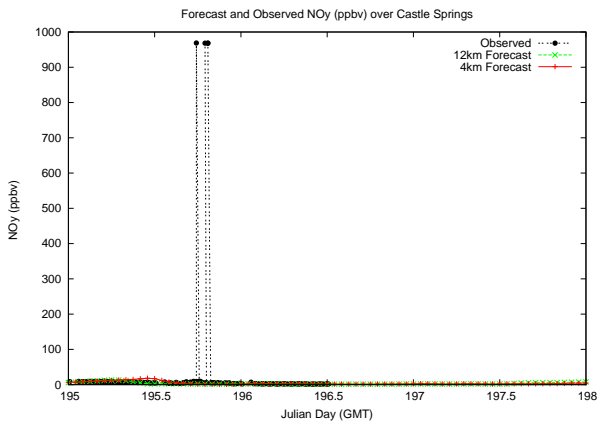

Forecast Results Compared to Measurements over Isle of Shoals

Forecast Results Compared to Measurements over Thompson Farm

Forecast Results Compared to Measurements over Castle Springs

Forecast Results Compared to Measurements over Mountain Washington