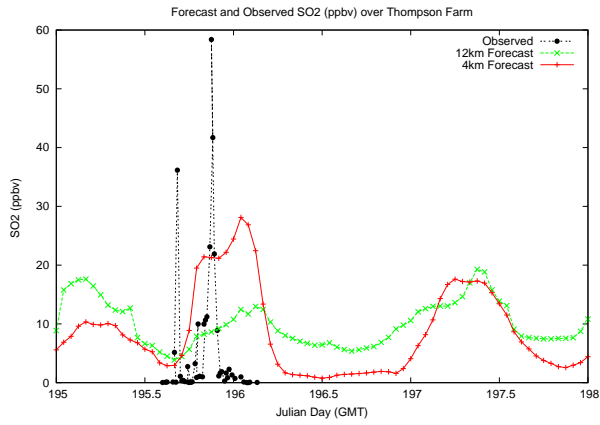

Forecast Results Compared to Measurements over Isle of Shoals

Forecast Results Compared to Measurements over Thompson Farm

Forecast Results Compared to Measurements over Castle Springs

Forecast Results Compared to Measurements over Mountain Washington