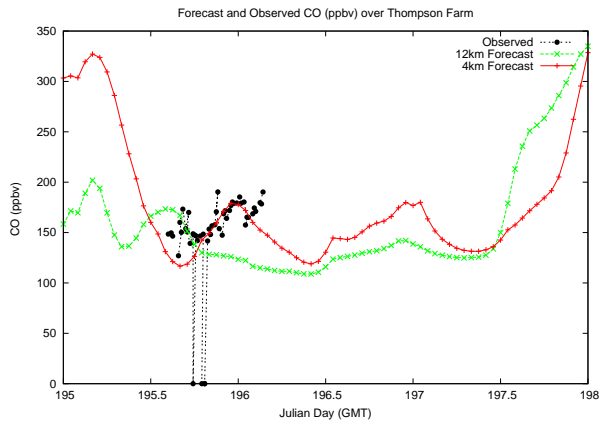

Forecast Results Compared to Measurements over Isle of Shoals

Forecast Results Compared to Measurements over Thompson Farm

Forecast Results Compared to Measurements over Castle Springs

Forecast Results Compared to Measurements over Mountain Washington