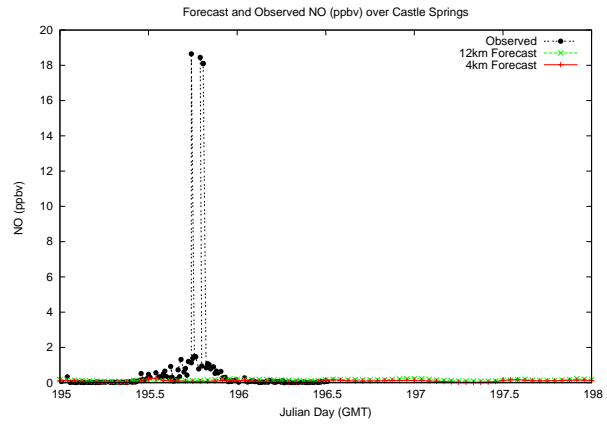

Forecast Results Compared to Measurements over Isle of Shoals

Forecast Results Compared to Measurements over Thompson Farm

Forecast Results Compared to Measurements over Castle Springs

Forecast Results Compared to Measurements over Mountain Washington