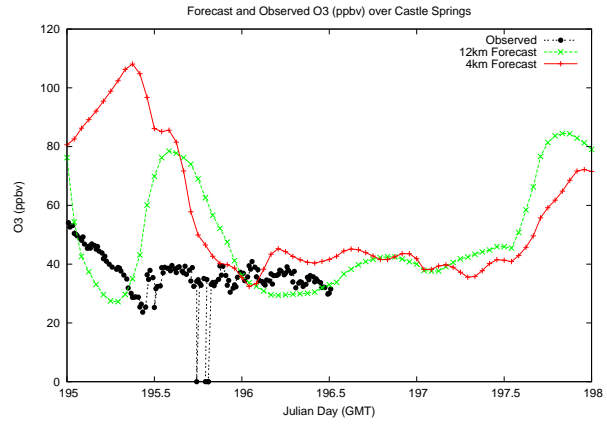

Forecast Results Compared to Measurements over Isle of Shoals

Forecast Results Compared to Measurements over Thompson Farm

Forecast Results Compared to Measurements over Castle Springs

Forecast Results Compared to Measurements over Mountain Washington