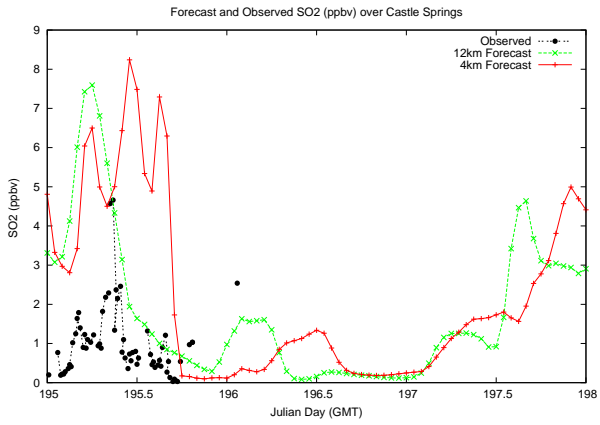

Forecast Results Compared to Measurements over Isle of Shoals

Forecast Results Compared to Measurements over Thompson Farm

Forecast Results Compared to Measurements over Castle Springs

Forecast Results Compared to Measurements over Mountain Washington