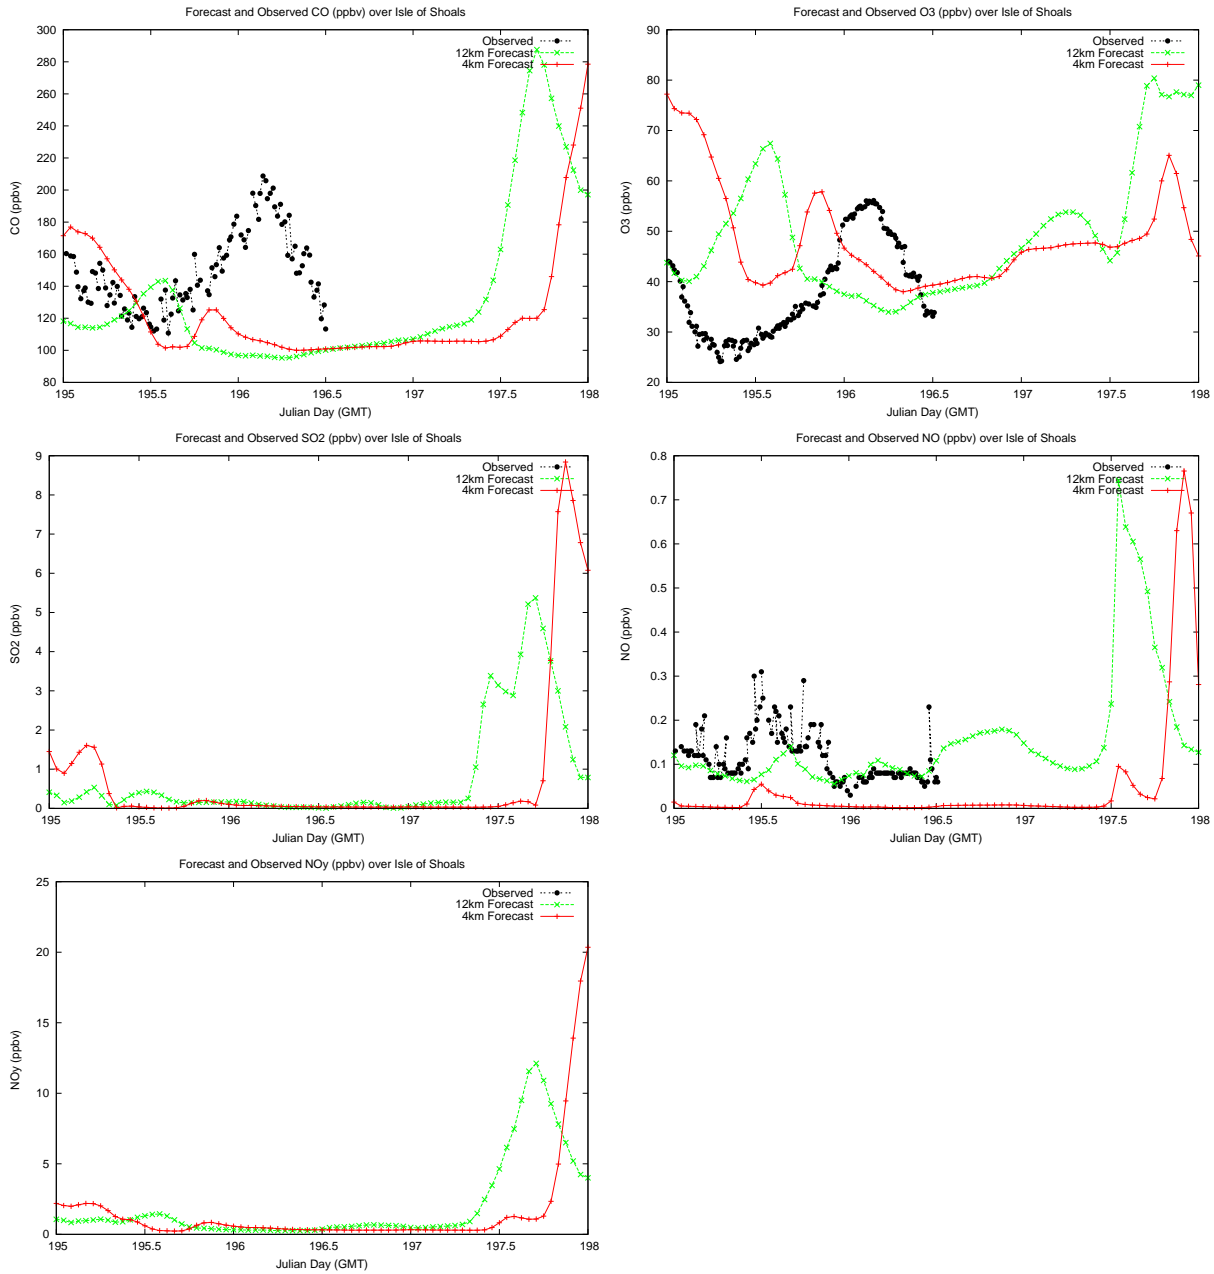

Forecast Results Compared to Measurements over Isle of Shoals

Forecast Results Compared to Measurements over Thompson Farm

Forecast Results Compared to Measurements over Castle Springs

Forecast Results Compared to Measurements over Mountain Washington