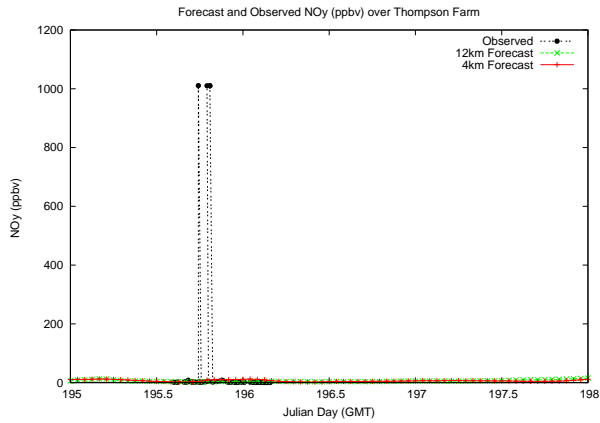

Forecast Results Compared to Measurements over Isle of Shoals

Forecast Results Compared to Measurements over Thompson Farm

Forecast Results Compared to Measurements over Castle Springs

Forecast Results Compared to Measurements over Mountain Washington