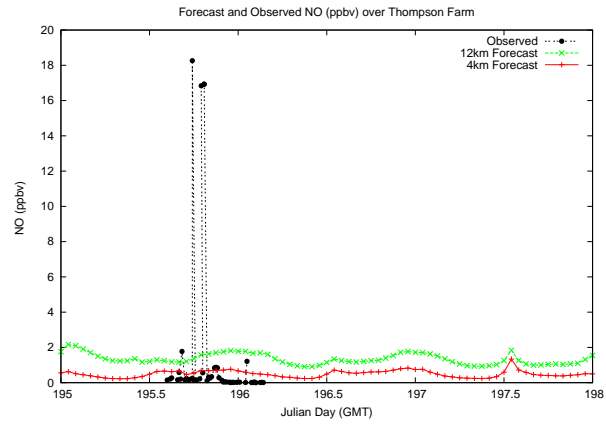

Forecast Results Compared to Measurements over Isle of Shoals

Forecast Results Compared to Measurements over Thompson Farm

Forecast Results Compared to Measurements over Castle Springs

Forecast Results Compared to Measurements over Mountain Washington